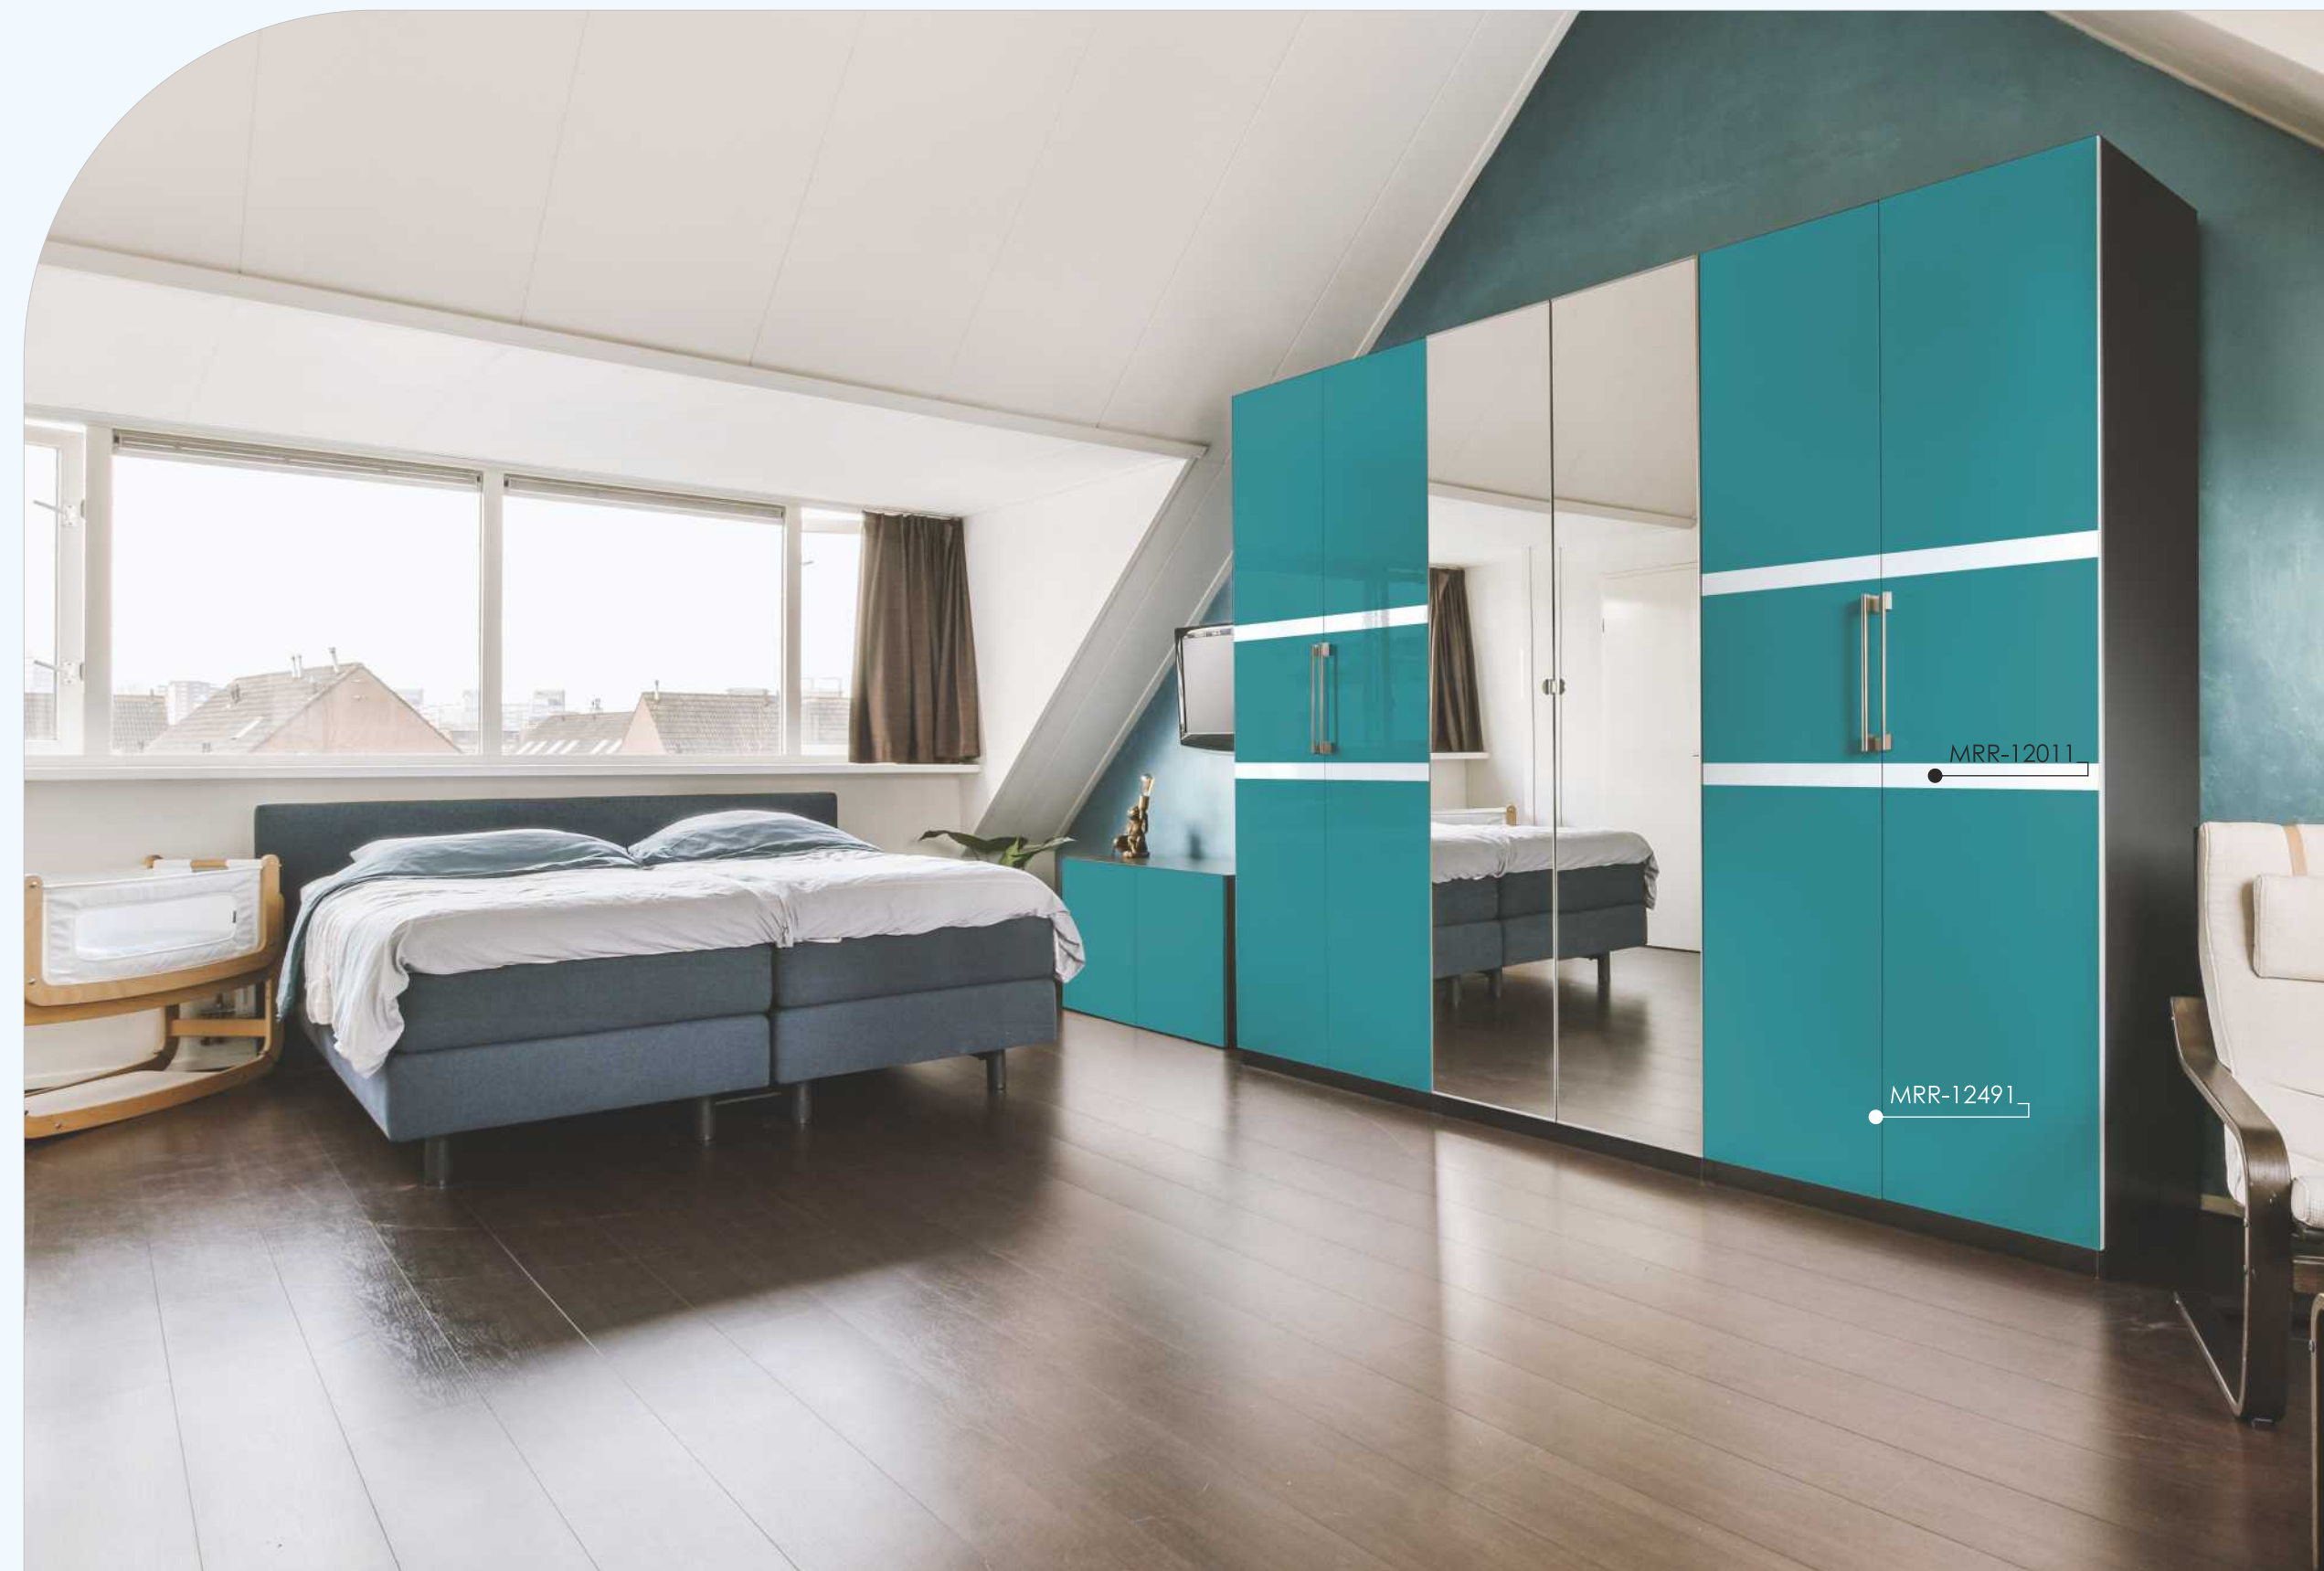

## MIRROR

MRR-12441

Dusty Grey

MRR-12431

Jungle Mist

Charming  
as  
ever

Experience Vivacious wonder  
all over your surface.  
We the Glamour this  
plain colour collection brings  
to your space.

MIRROR