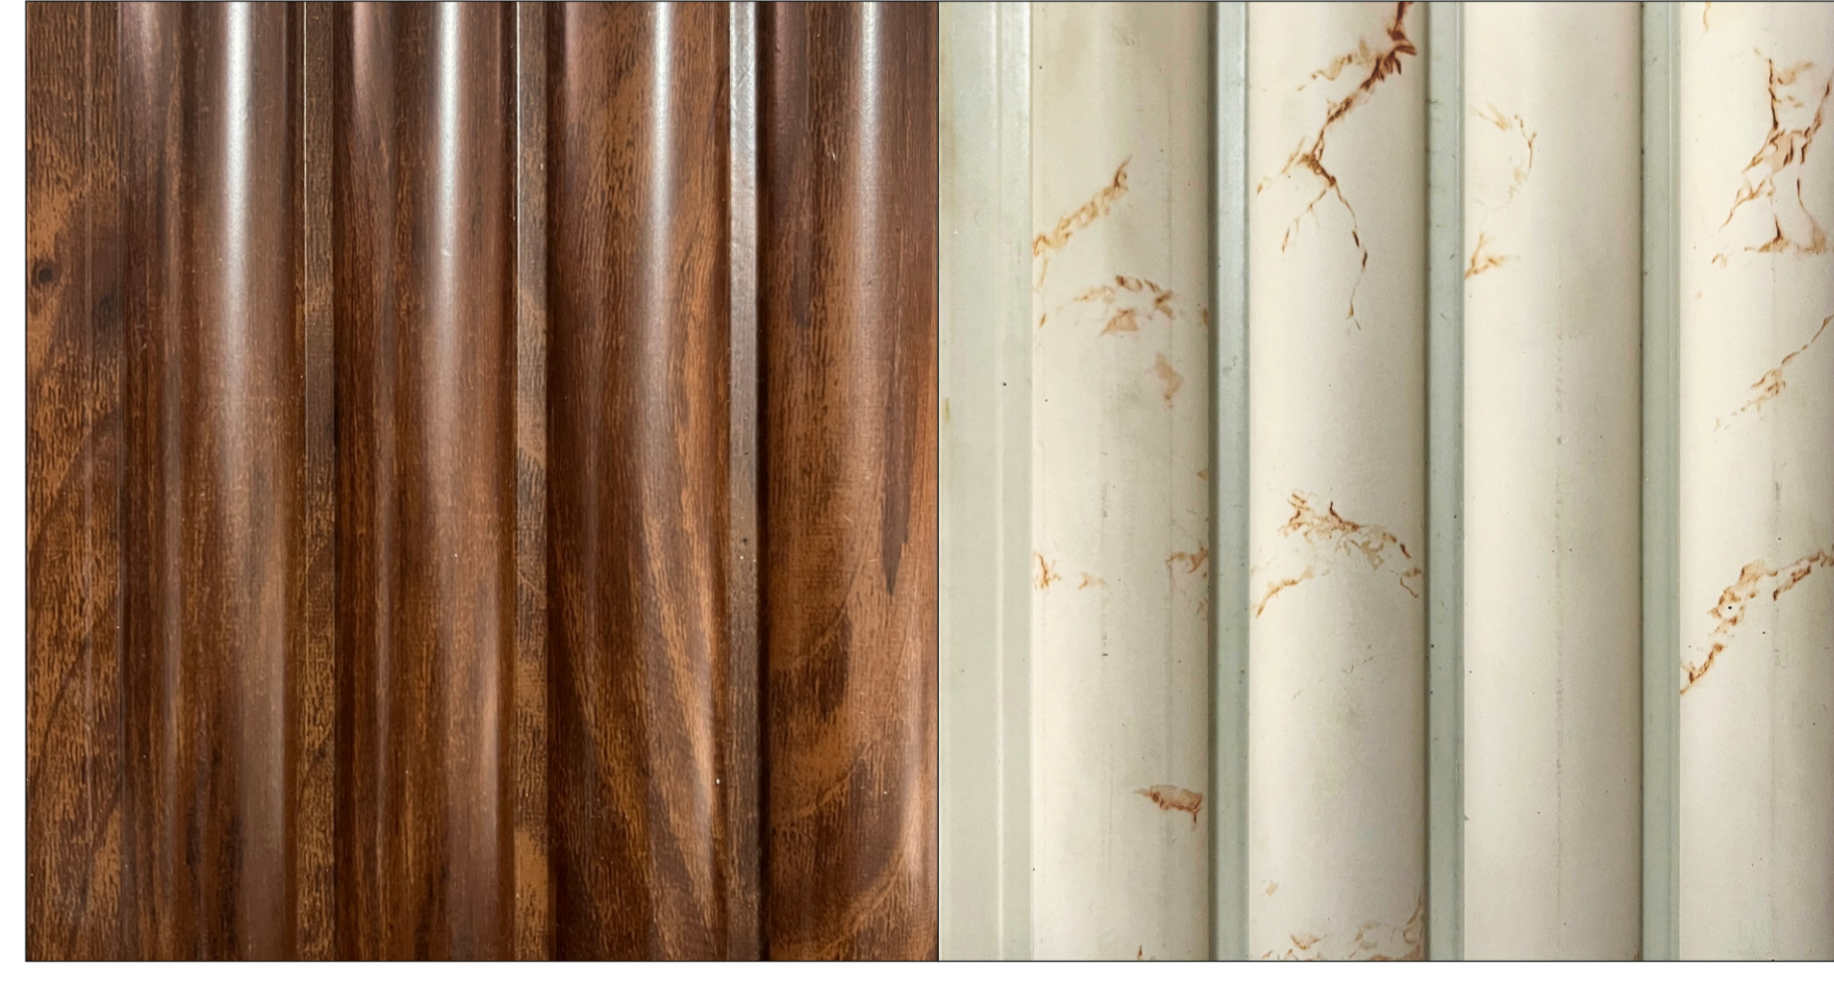

501-W-09

8' x 5" (Approx)

FLOTO

(x3xddy), 8' x 8"

OCTA

WALLSPELL™

RAJ decor

- Water Proof
- Long Lasting
- Termite Resistant
- Eco Friendly
- Weather Friendly
- Low Maintenance
- Fungus Resistant

WALLSPELL™

Decorative Planks

Decorative Planks

Decorative Planks