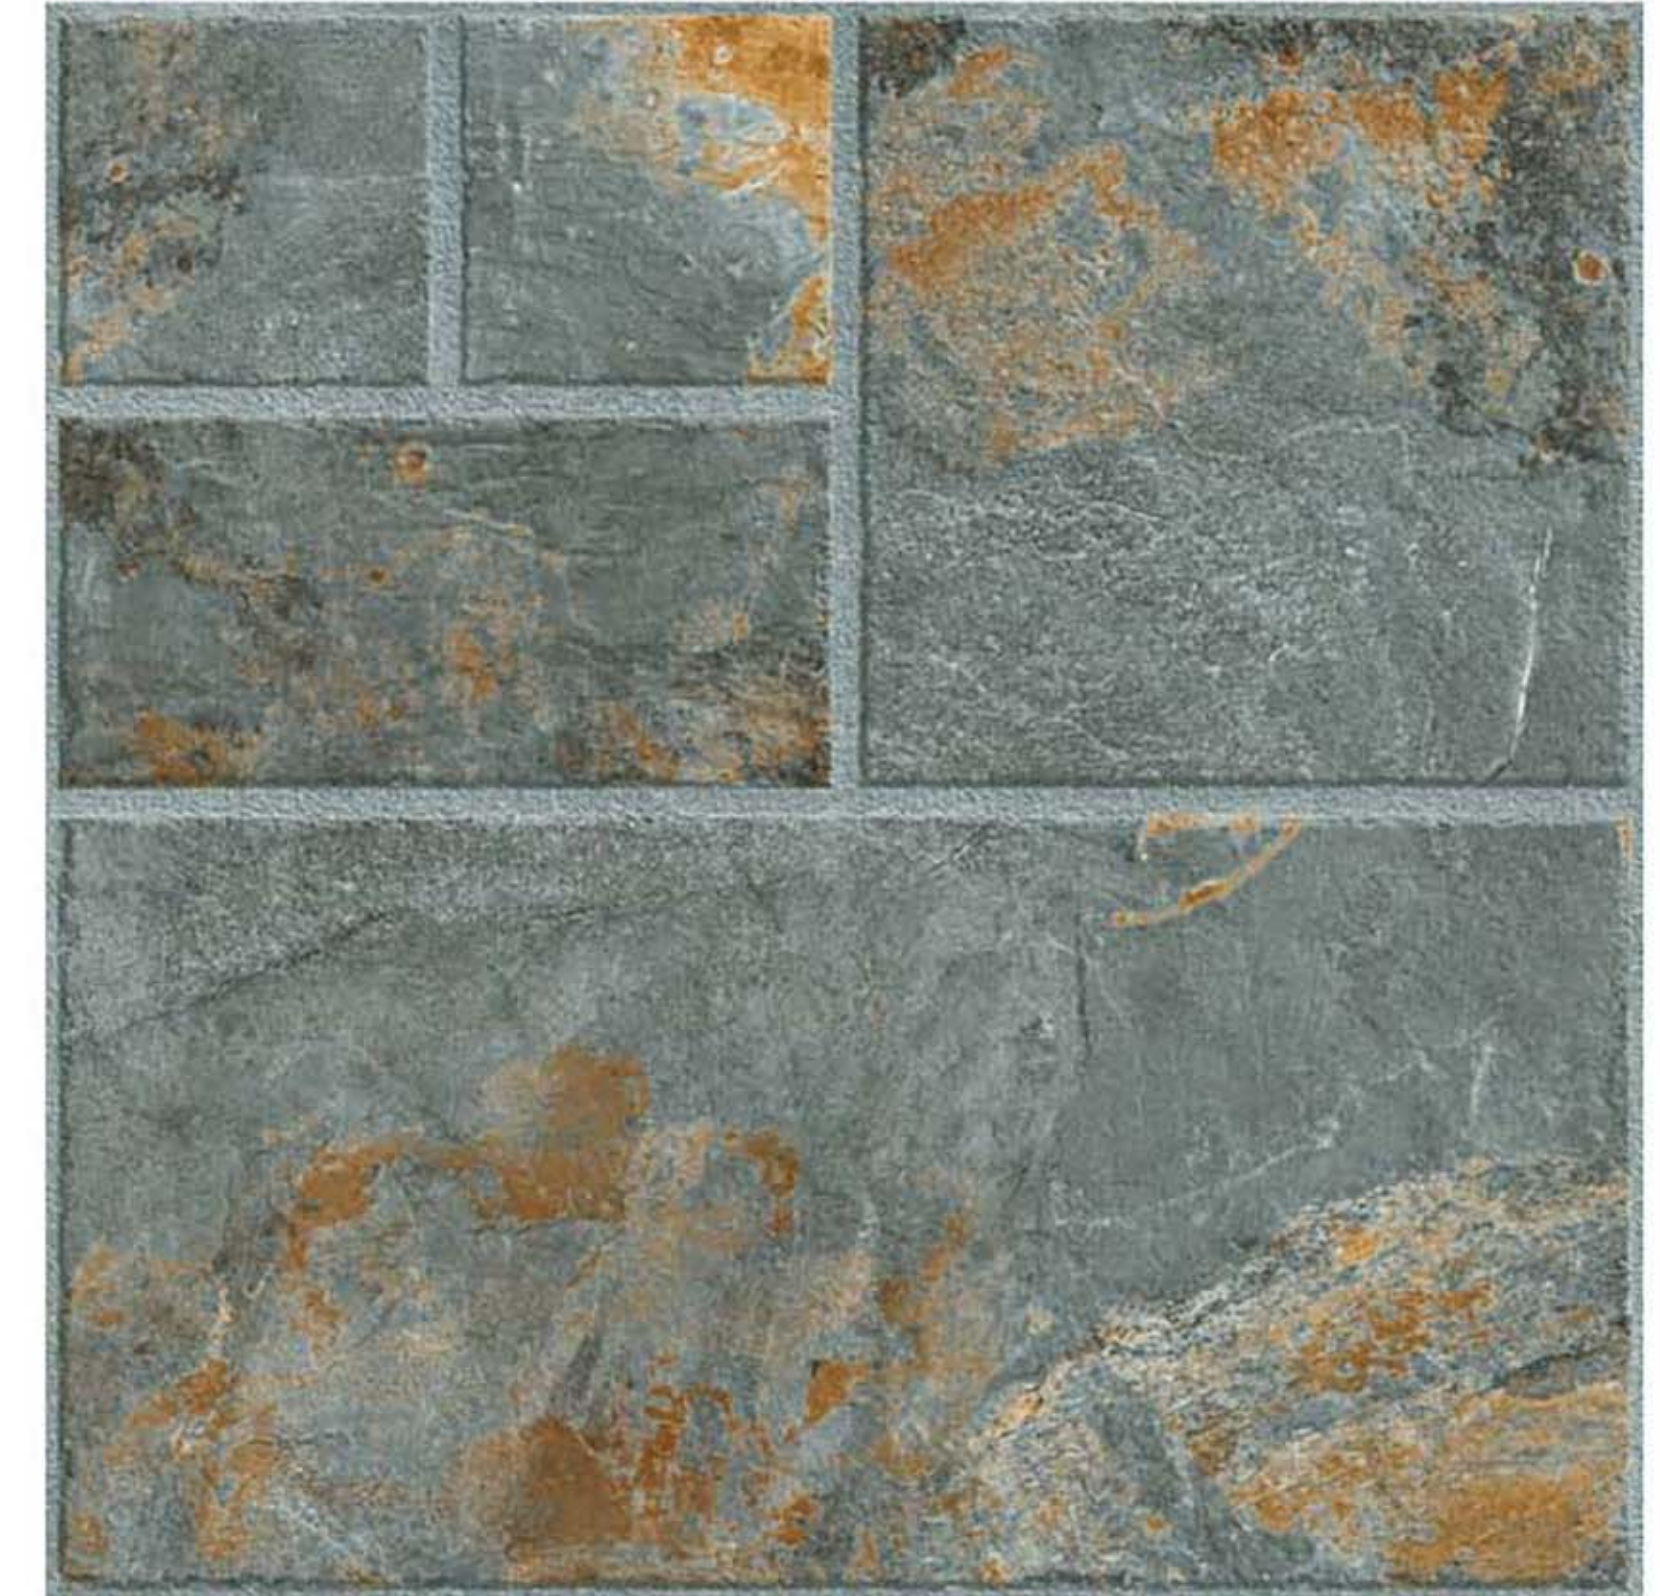

600 x 600mm

PUNCH SERIES
OUTDOOR PARKING TILES

VENICE STONE