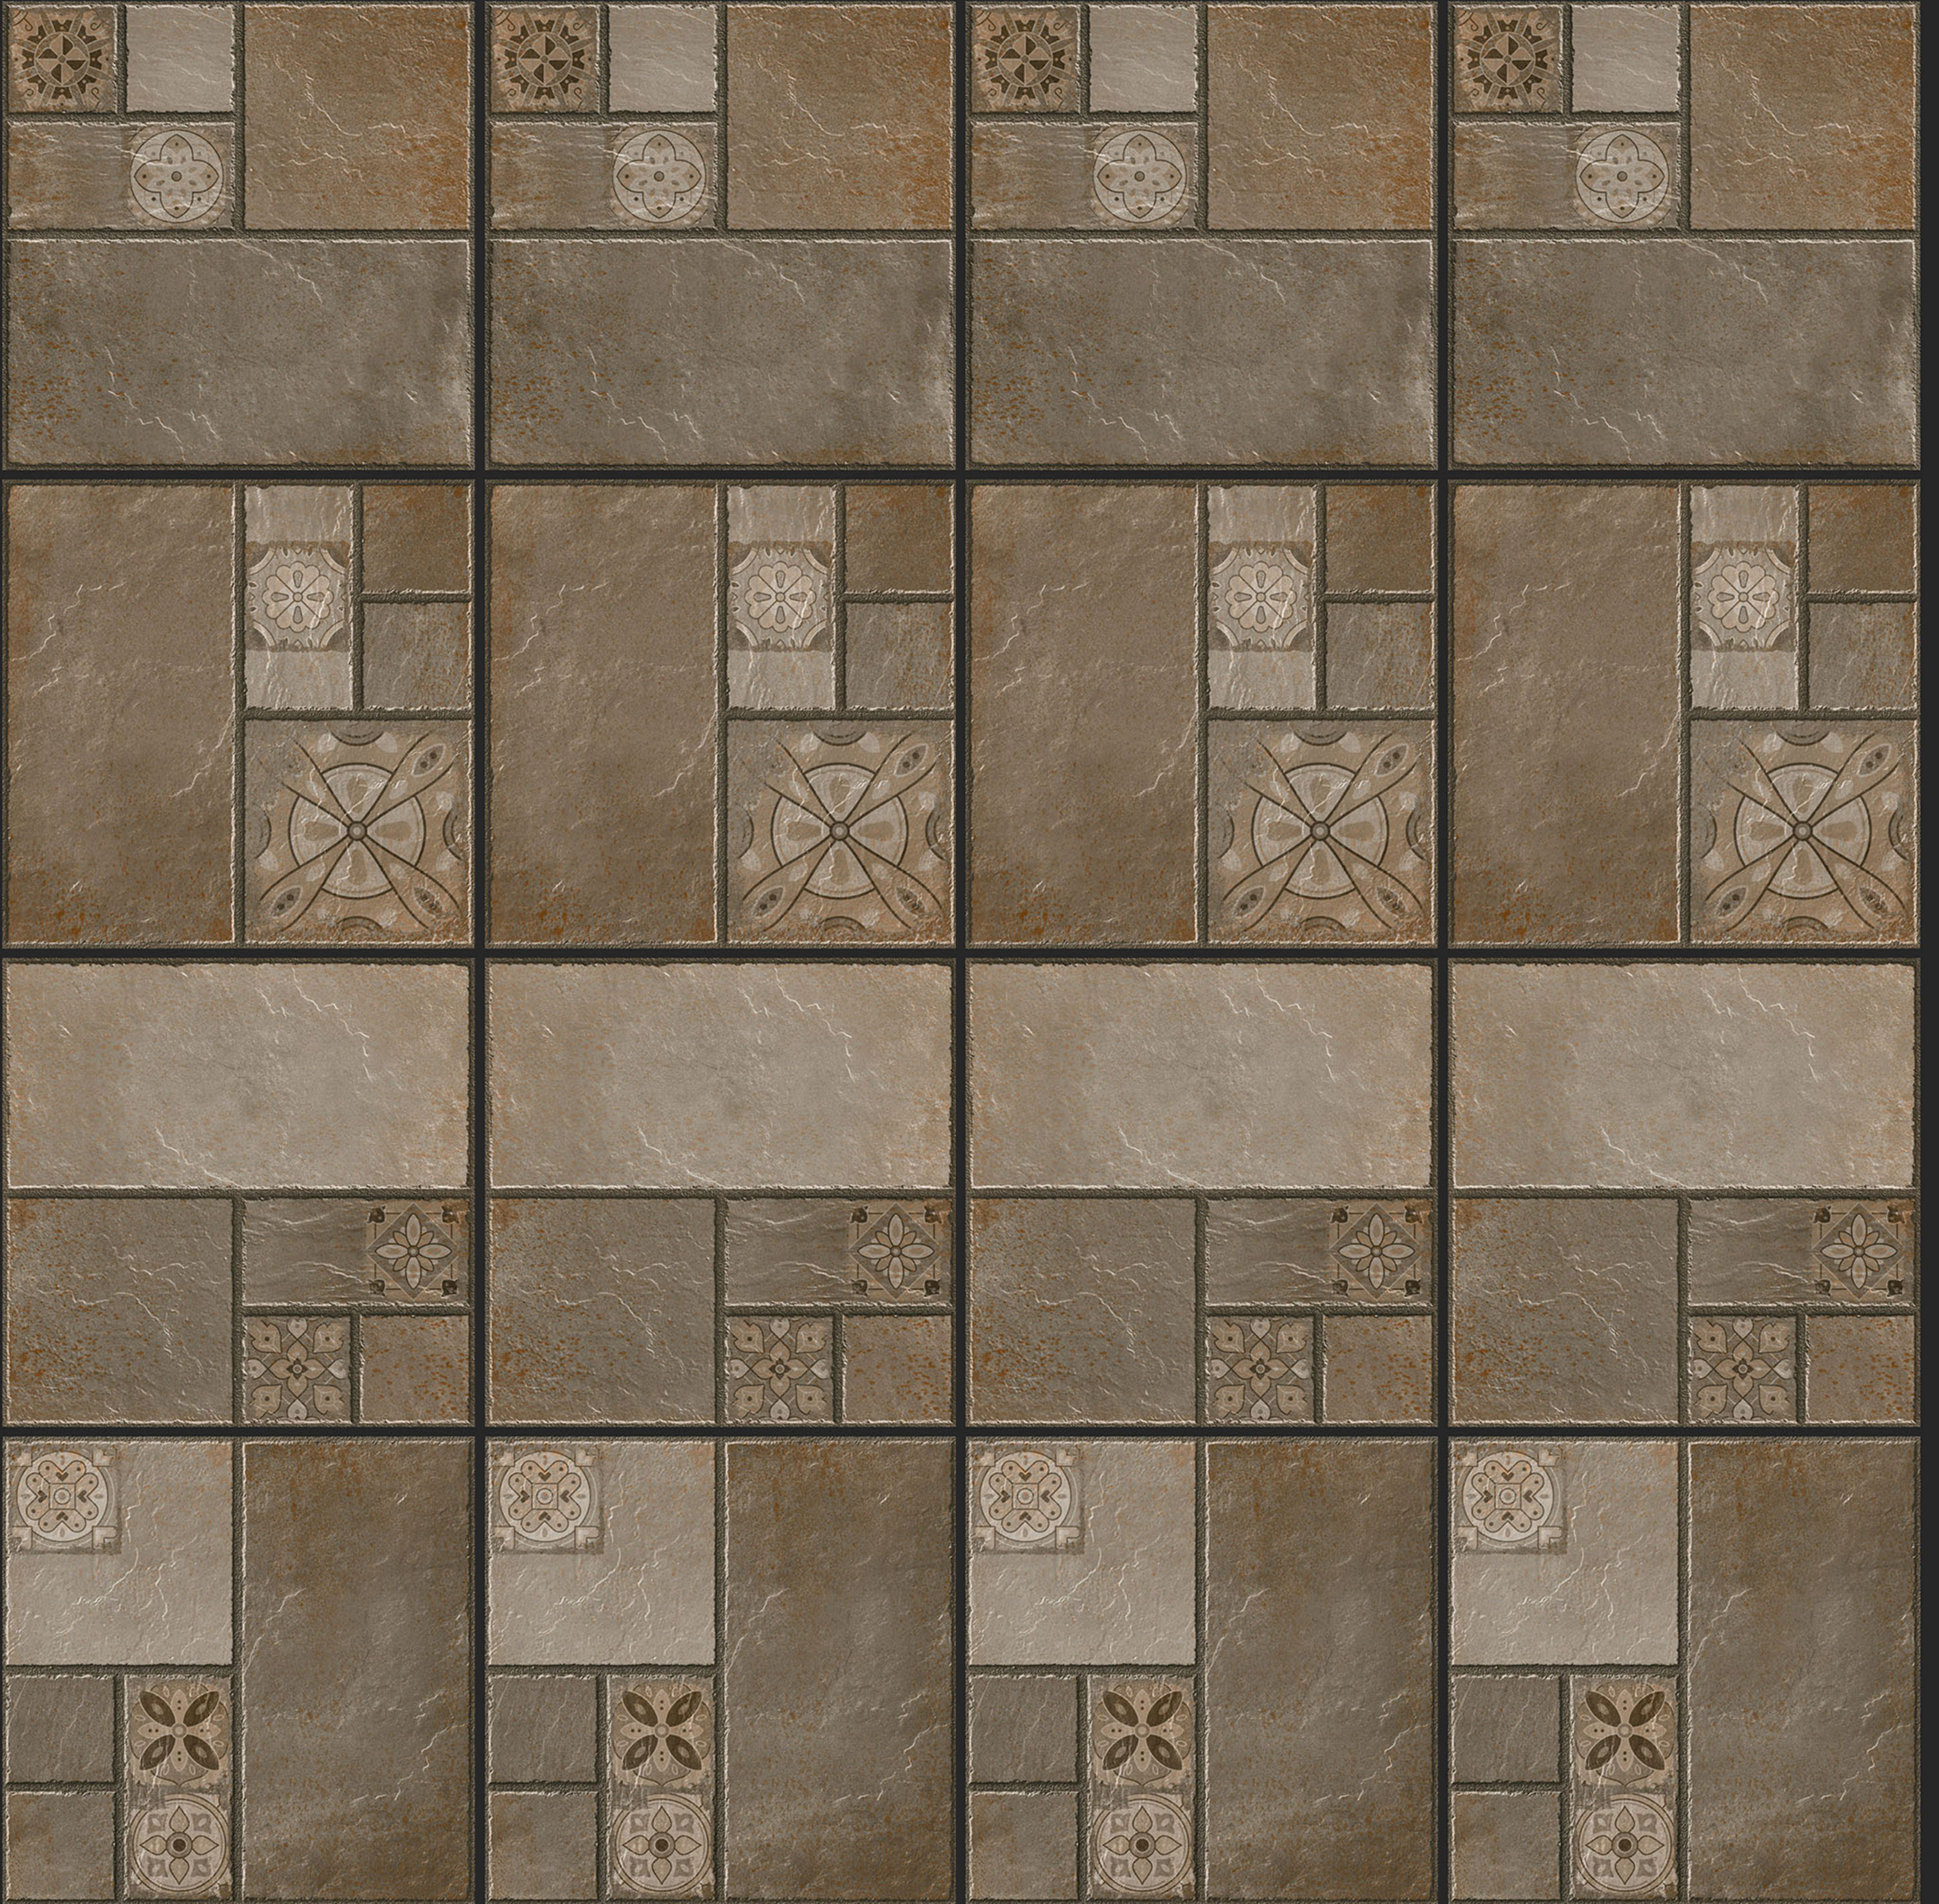

600 X 600 X 12 MM

INTERIOR & EXTERIOR VITRIFIED TILES

VENICE WALNUT

VENICE WALNUT

VENICE WALNUT

VENICE WALNUT