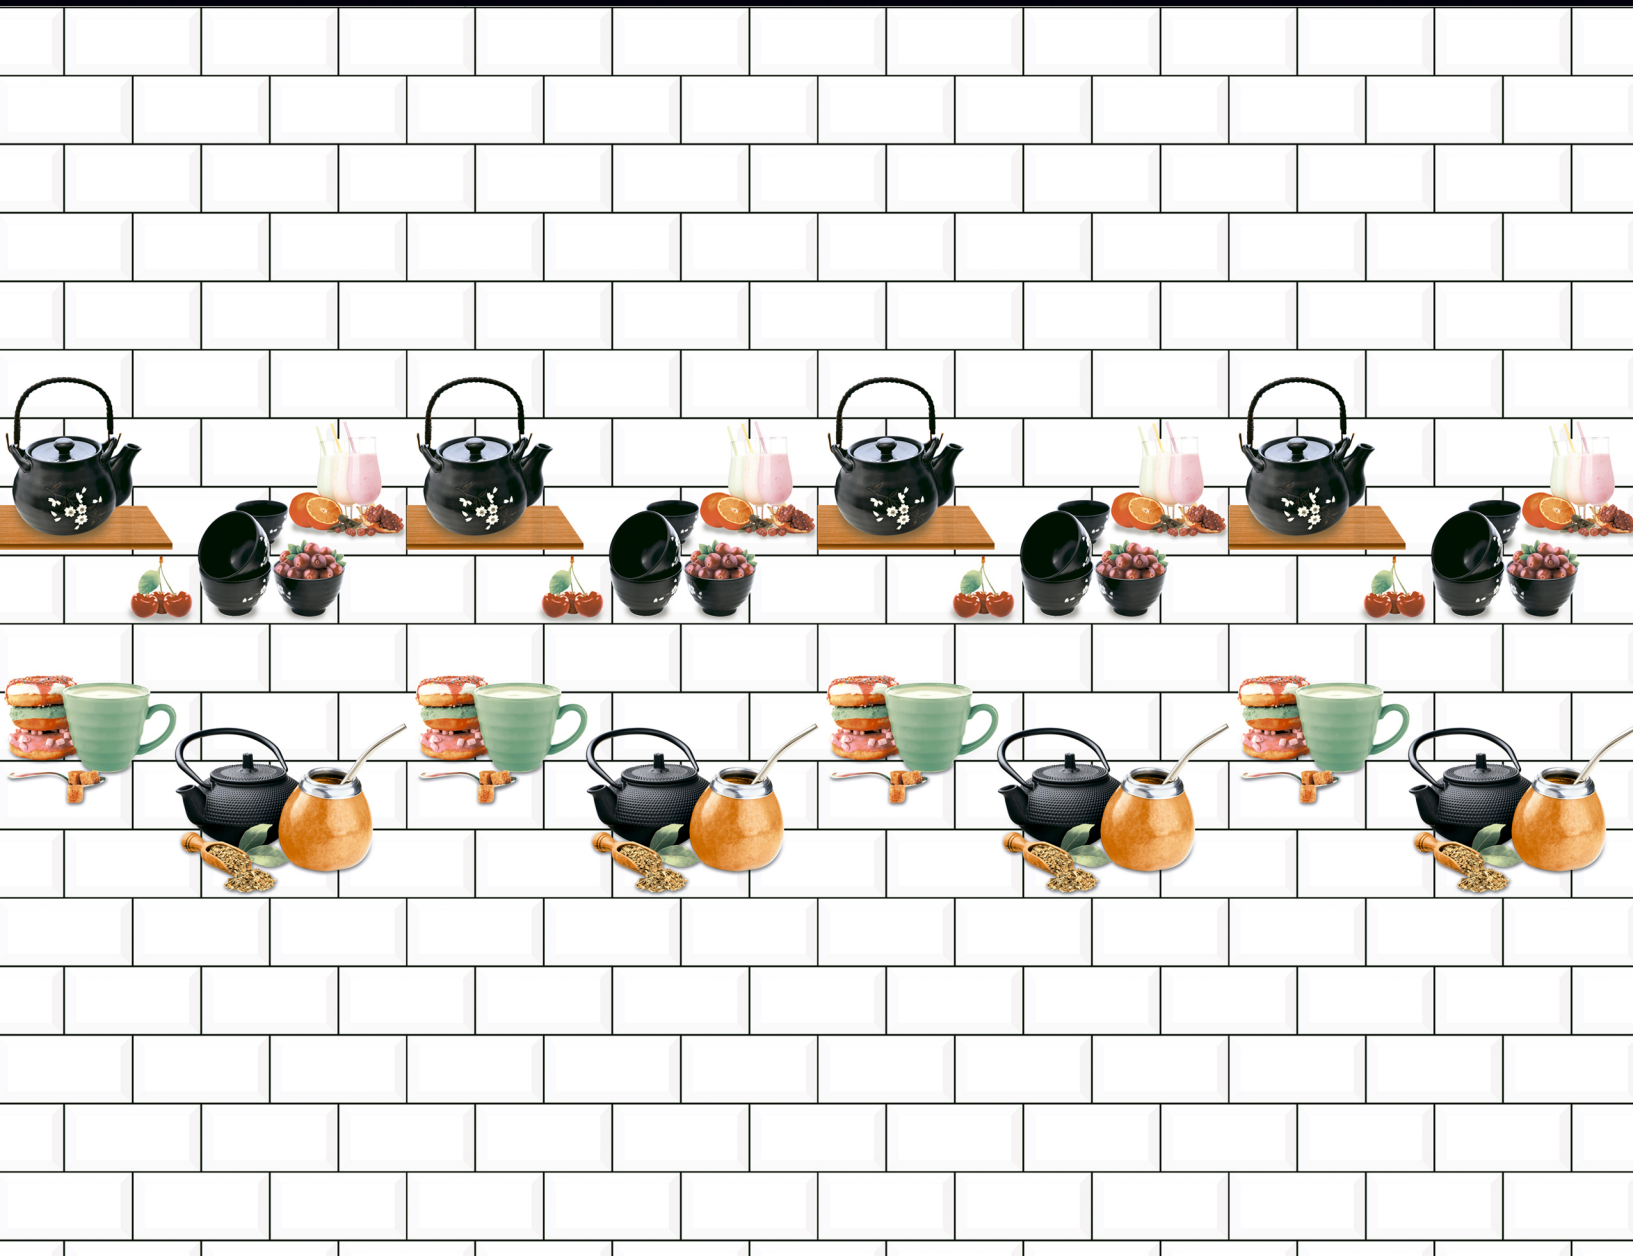

# Glossy Kitchen SERIES

DIGITAL WALL TILES  
300x450 MM (12"x18")

K-236-L

K-236-HL-A

K-236-HL-B