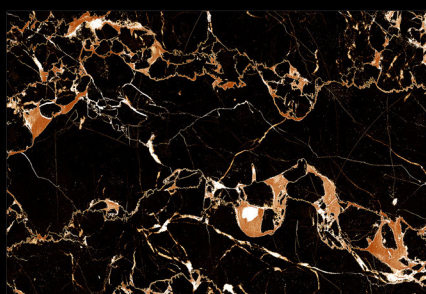

# Glossy SERIES

DIGITAL WALL TILES  
300x450 MM (12"x18")

9267-L

9267-HL-A

9267-HL-B

9267-D

9267-F