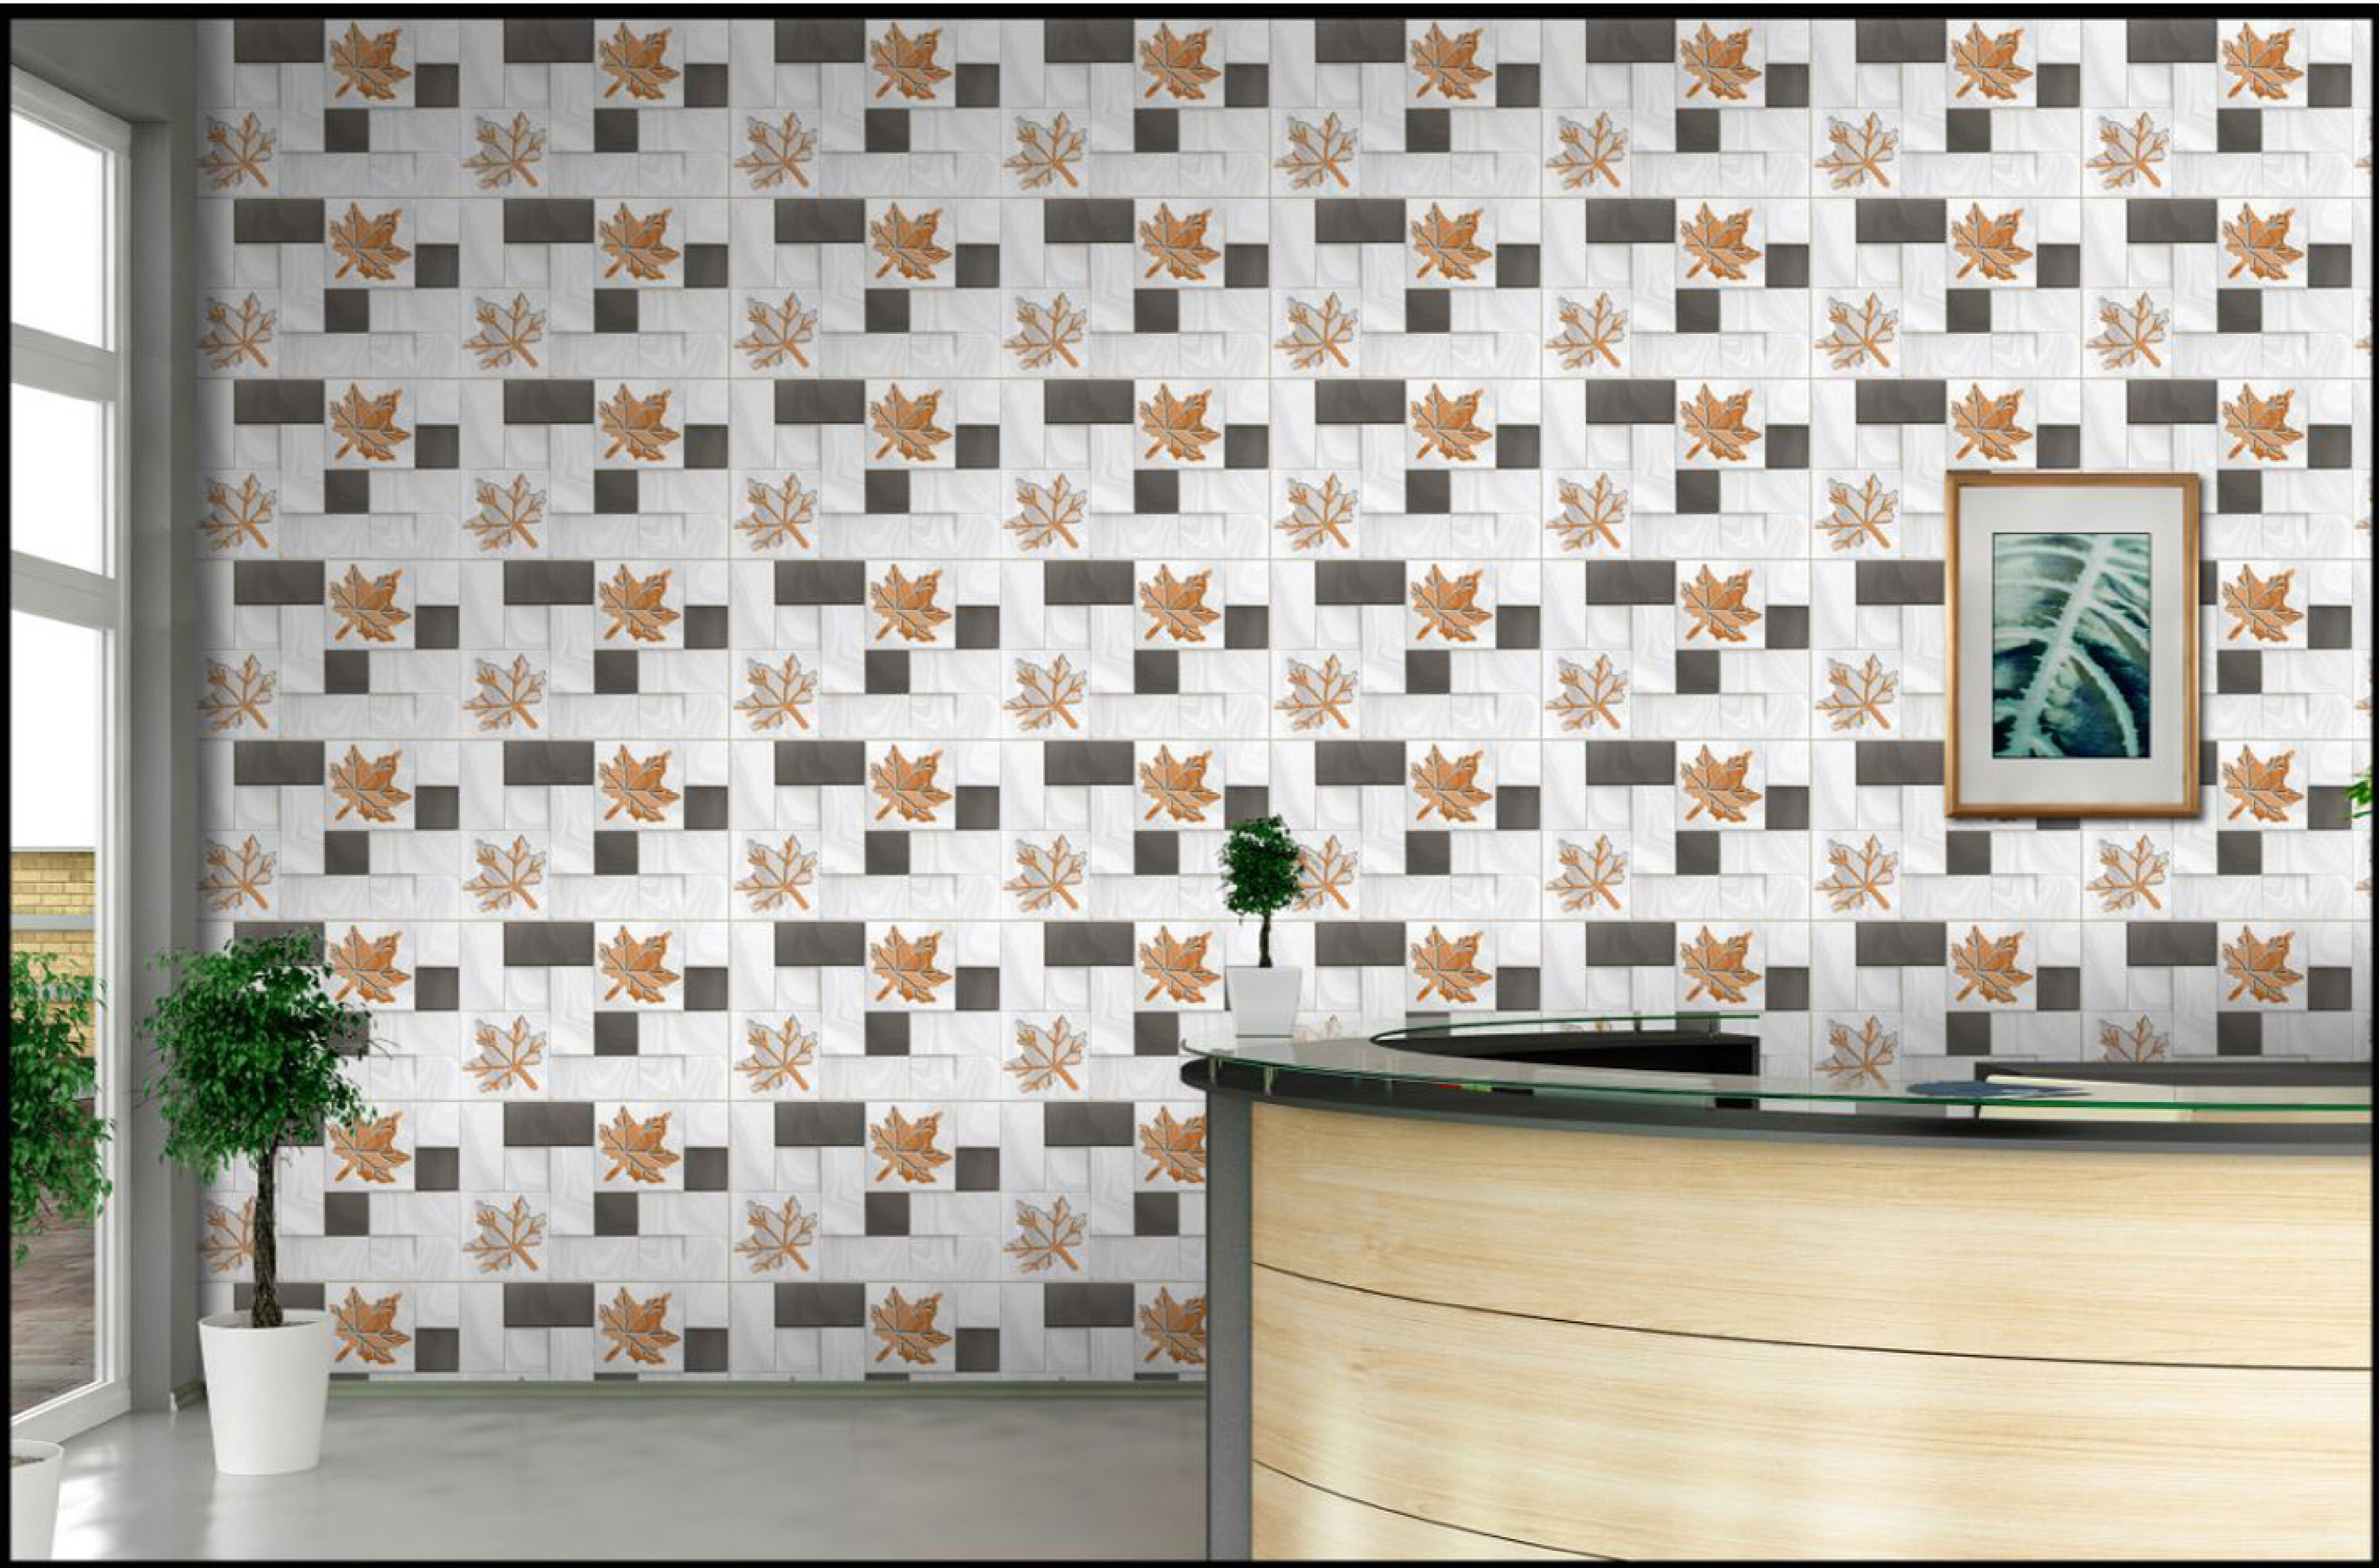

Eco
Friendly

Waterproof

Sugar Finish

9272

Fire
Resistance

Random
Design

Eco
Friendly

Waterproof