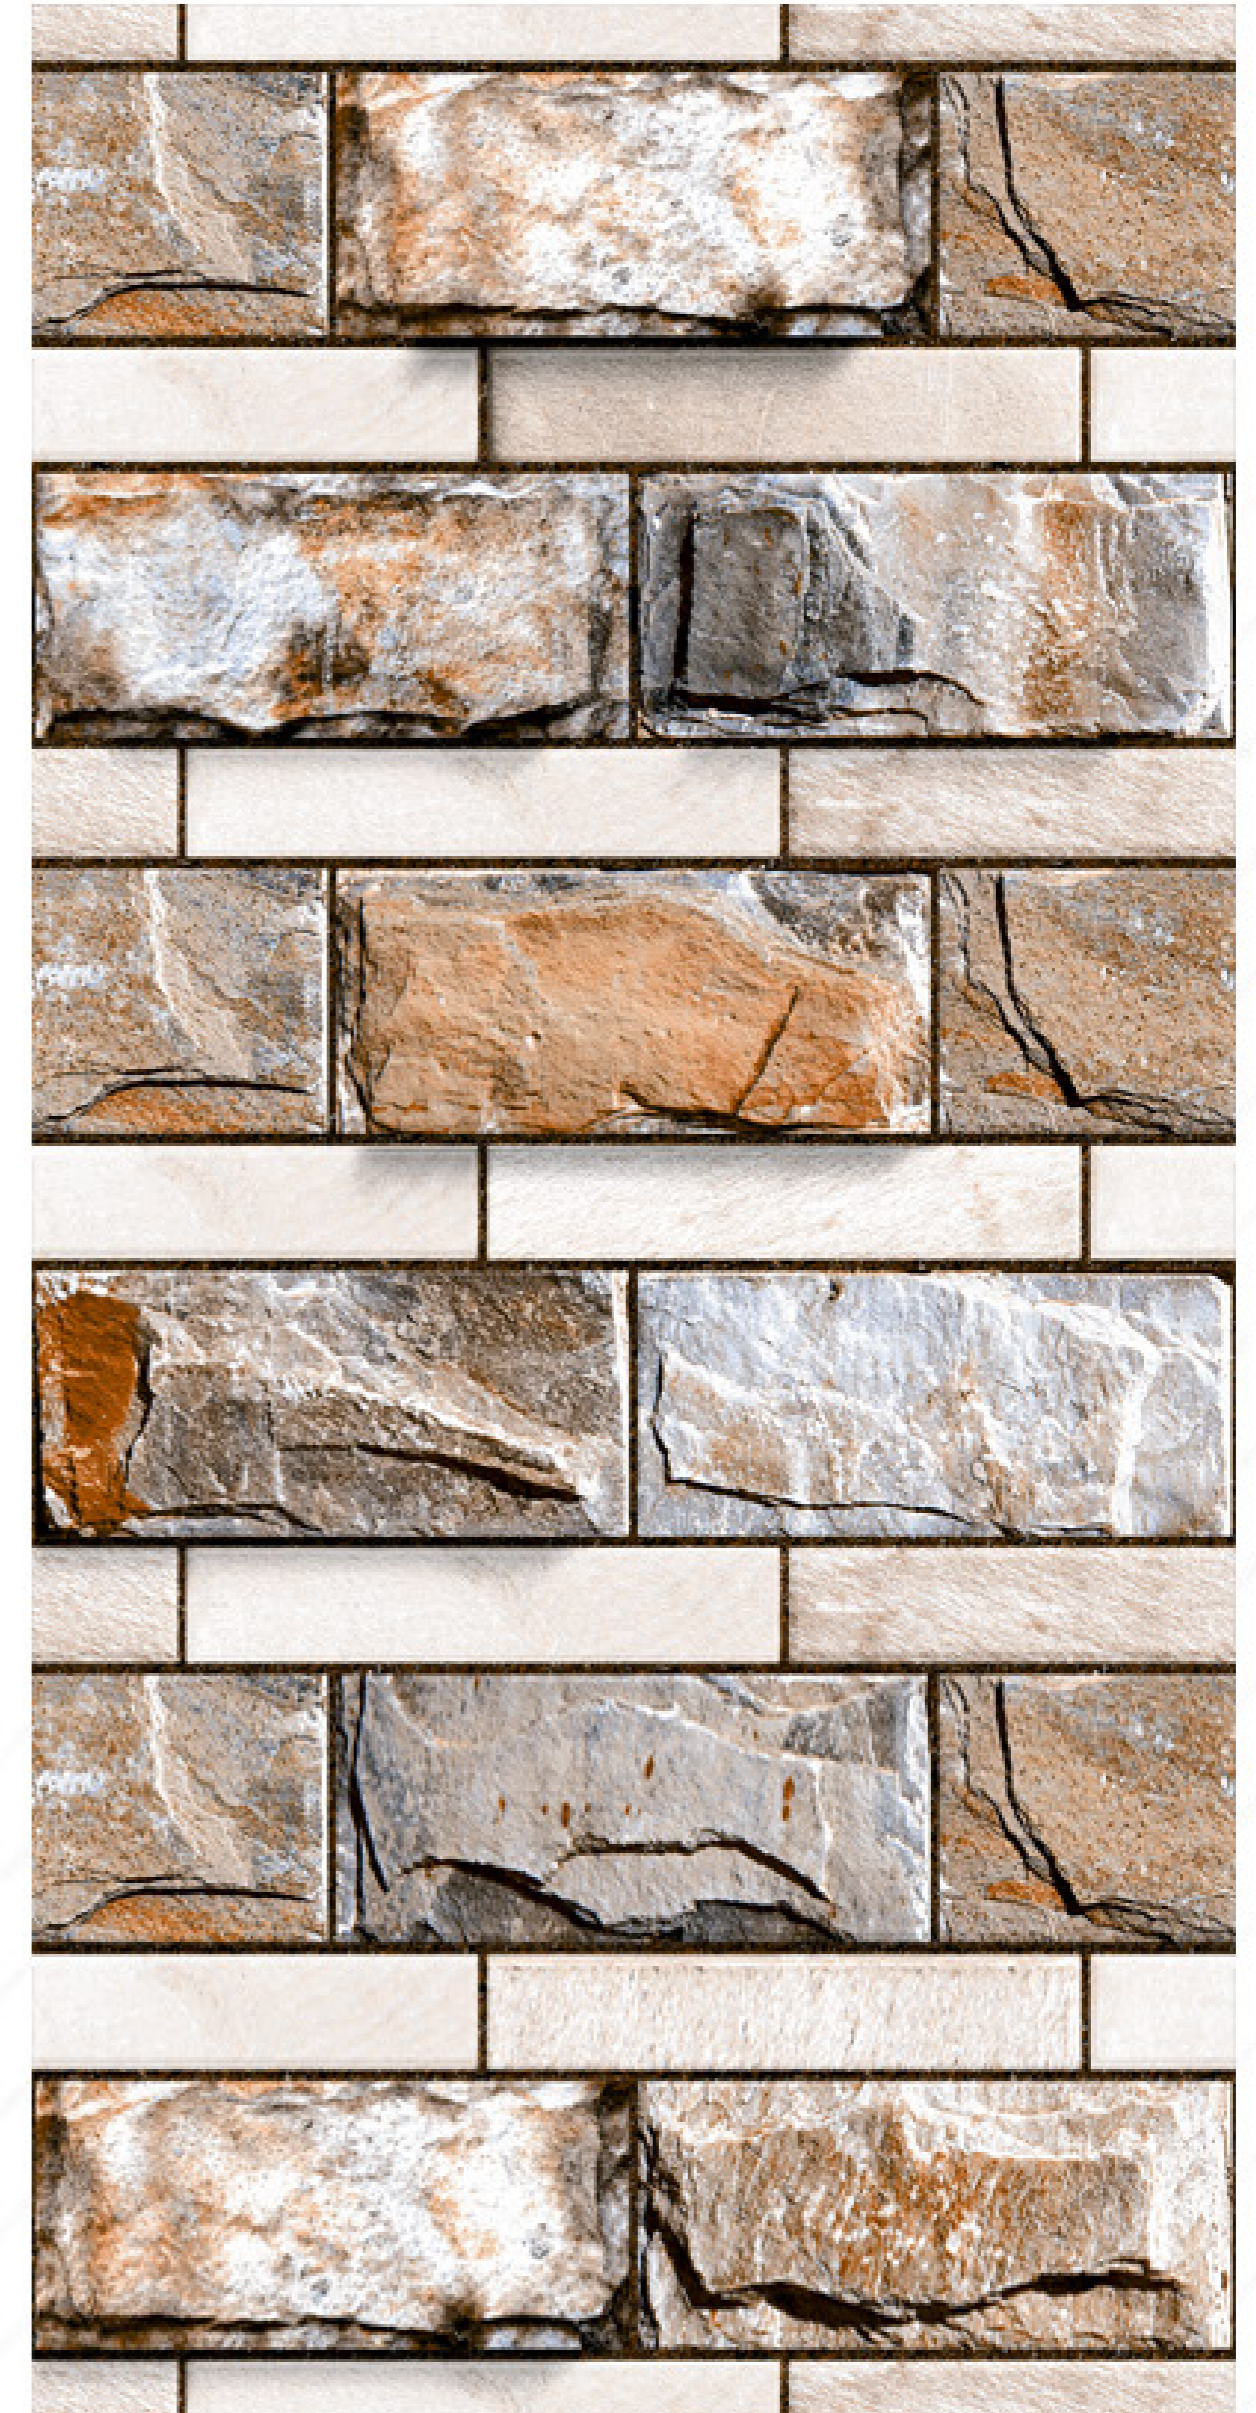

Fire
Resistance

Random
Design

Eco
Friendly

Waterproof

Sugar Finish

9193 (Random)

Fire
Resistance

Random
Design