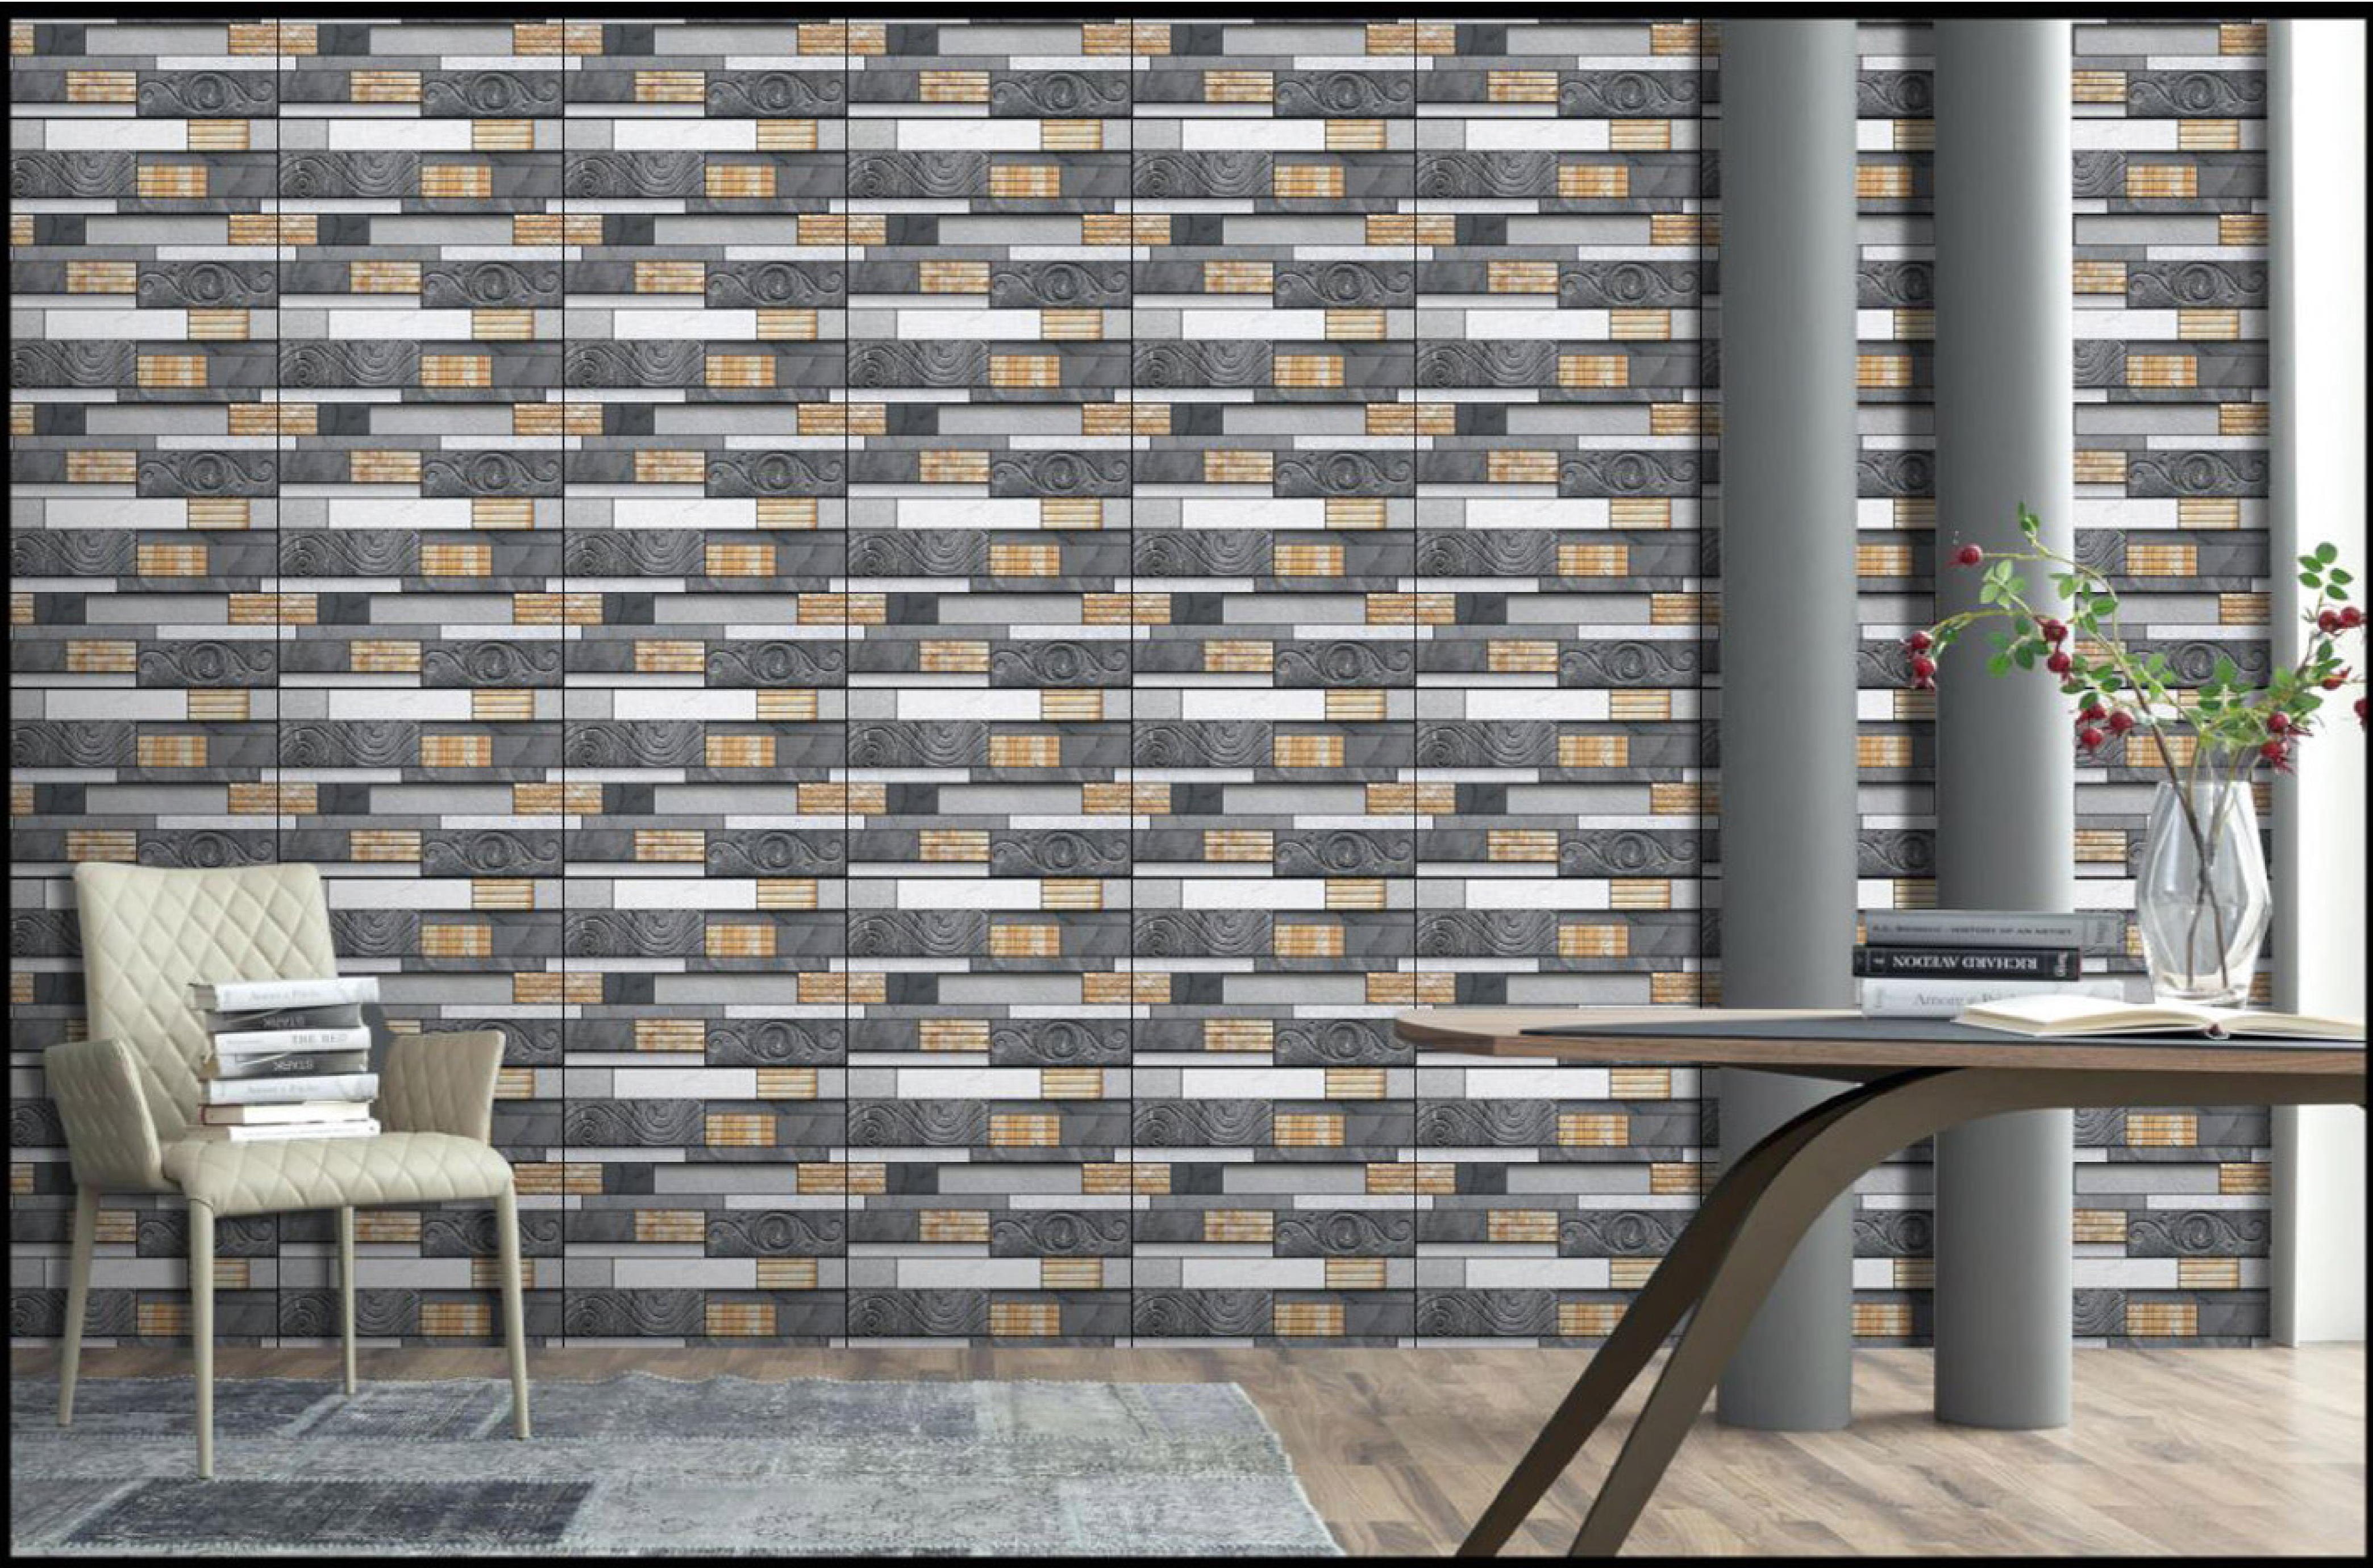

Sugar Finish

9293 (Random)

Fire
Resistance

Random
Design

Eco
Friendly

Waterproof

A wide-angle photograph of a rugged mountain range. The central focus is a tall, jagged peak with a sharp, pointed summit. The mountain's surface is dark and rocky, with patches of snow or ice clinging to its crevices and ledges. The sky is a clear, pale blue, suggesting a bright day. In the foreground, the terrain is rocky and covered with small, scattered patches of snow. The overall scene conveys a sense of grandeur and natural beauty.