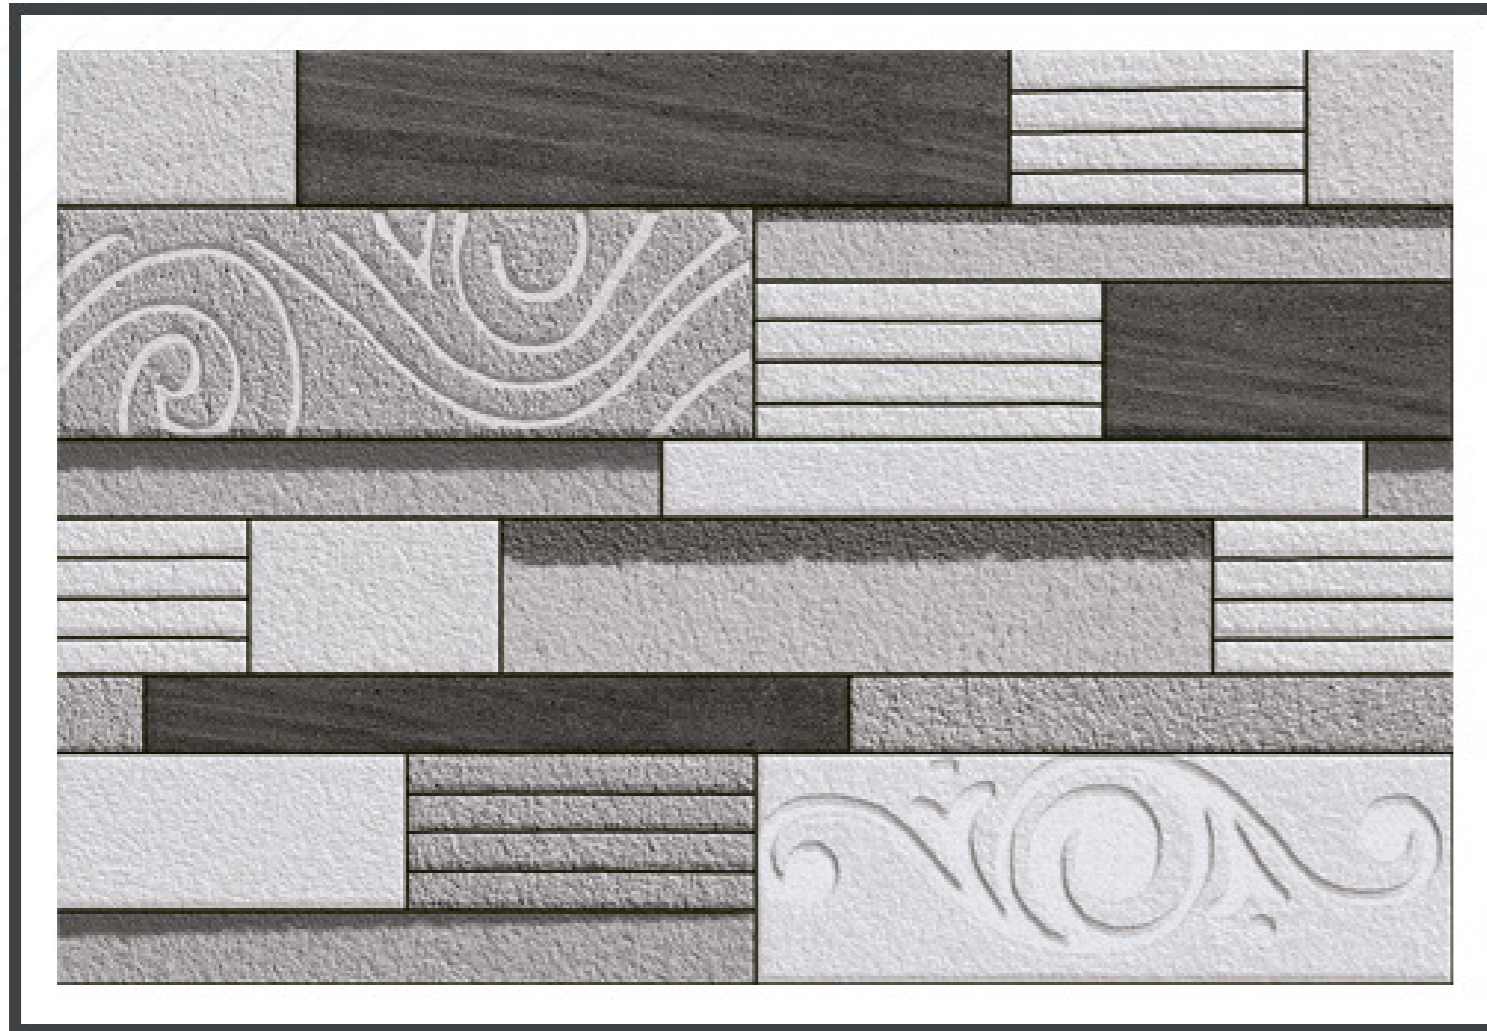

Eco
Friendly

Waterproof

Sugar Finish

9290 (Random)

Fire
Resistance

Random
Design

Eco
Friendly

Waterproof

Sugar Finish

9293 (Random)

Fire
Resistance

Random
Design

Eco
Friendly

Waterproof

A wide-angle photograph of a rugged mountain range. The central focus is a tall, jagged peak with a sharp, pointed summit. The mountain's surface is dark and rocky, with patches of snow or ice clinging to its crevices and ledges. The sky is a clear, pale blue, suggesting a bright day. In the foreground, the terrain is rocky and covered with small, scattered patches of snow. The overall scene conveys a sense of grandeur and natural beauty.