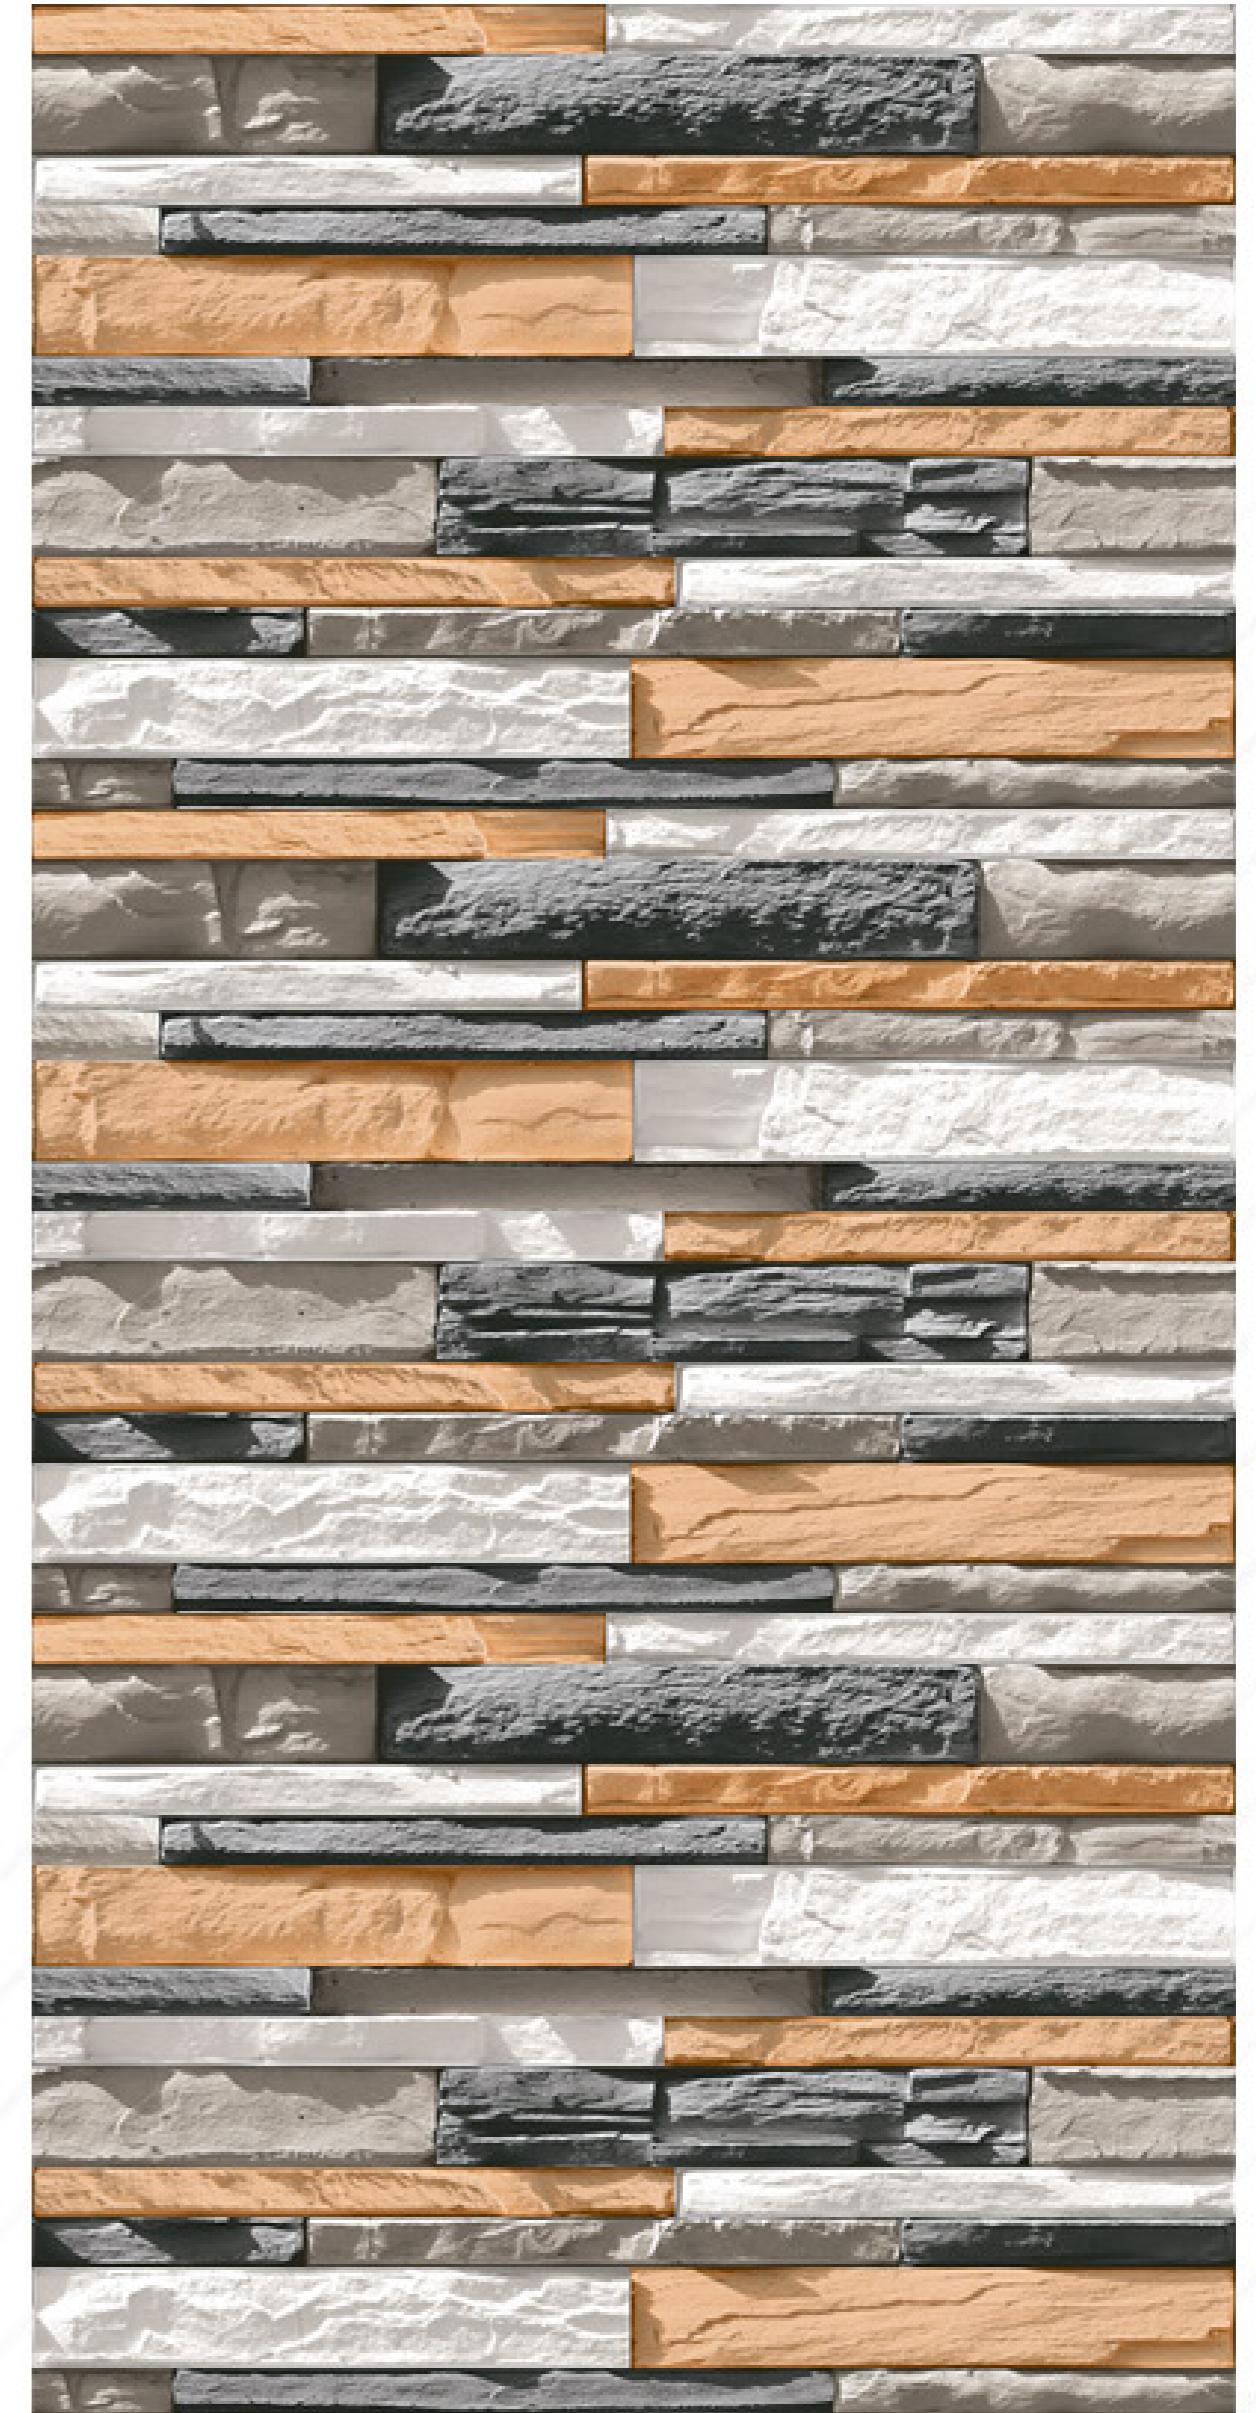

Sugar Finish

9277

Fire
Resistance

Random
Design

Eco
Friendly

Waterproof