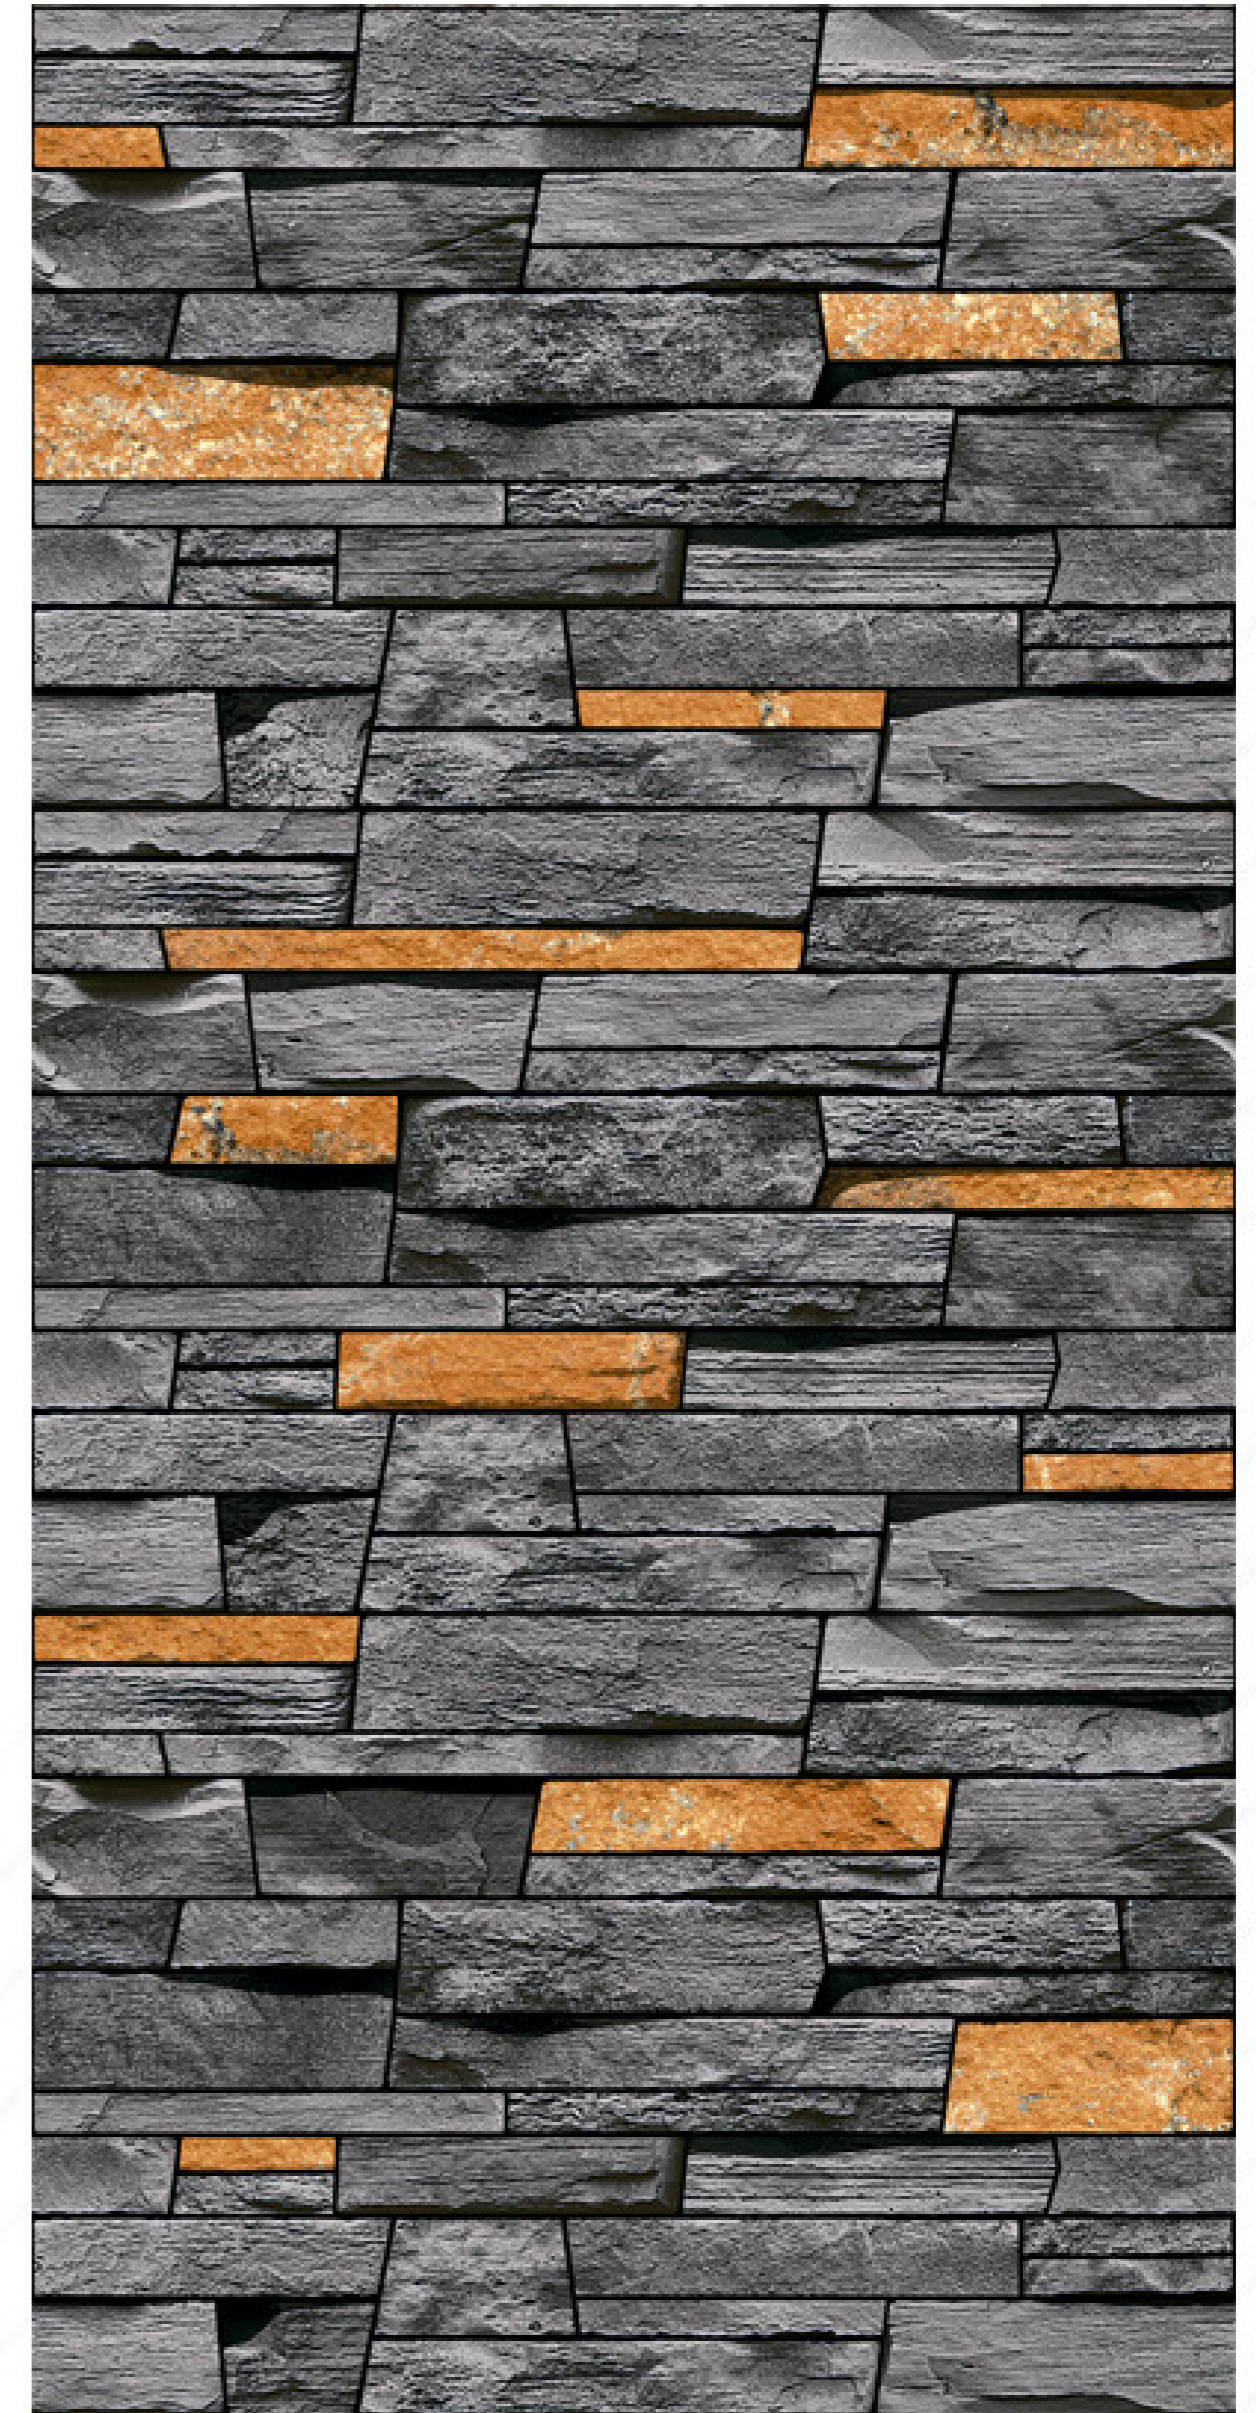

Sugar Finish

9302 (Random)

Fire
Resistance

Random
Design

Eco
Friendly

Waterproof