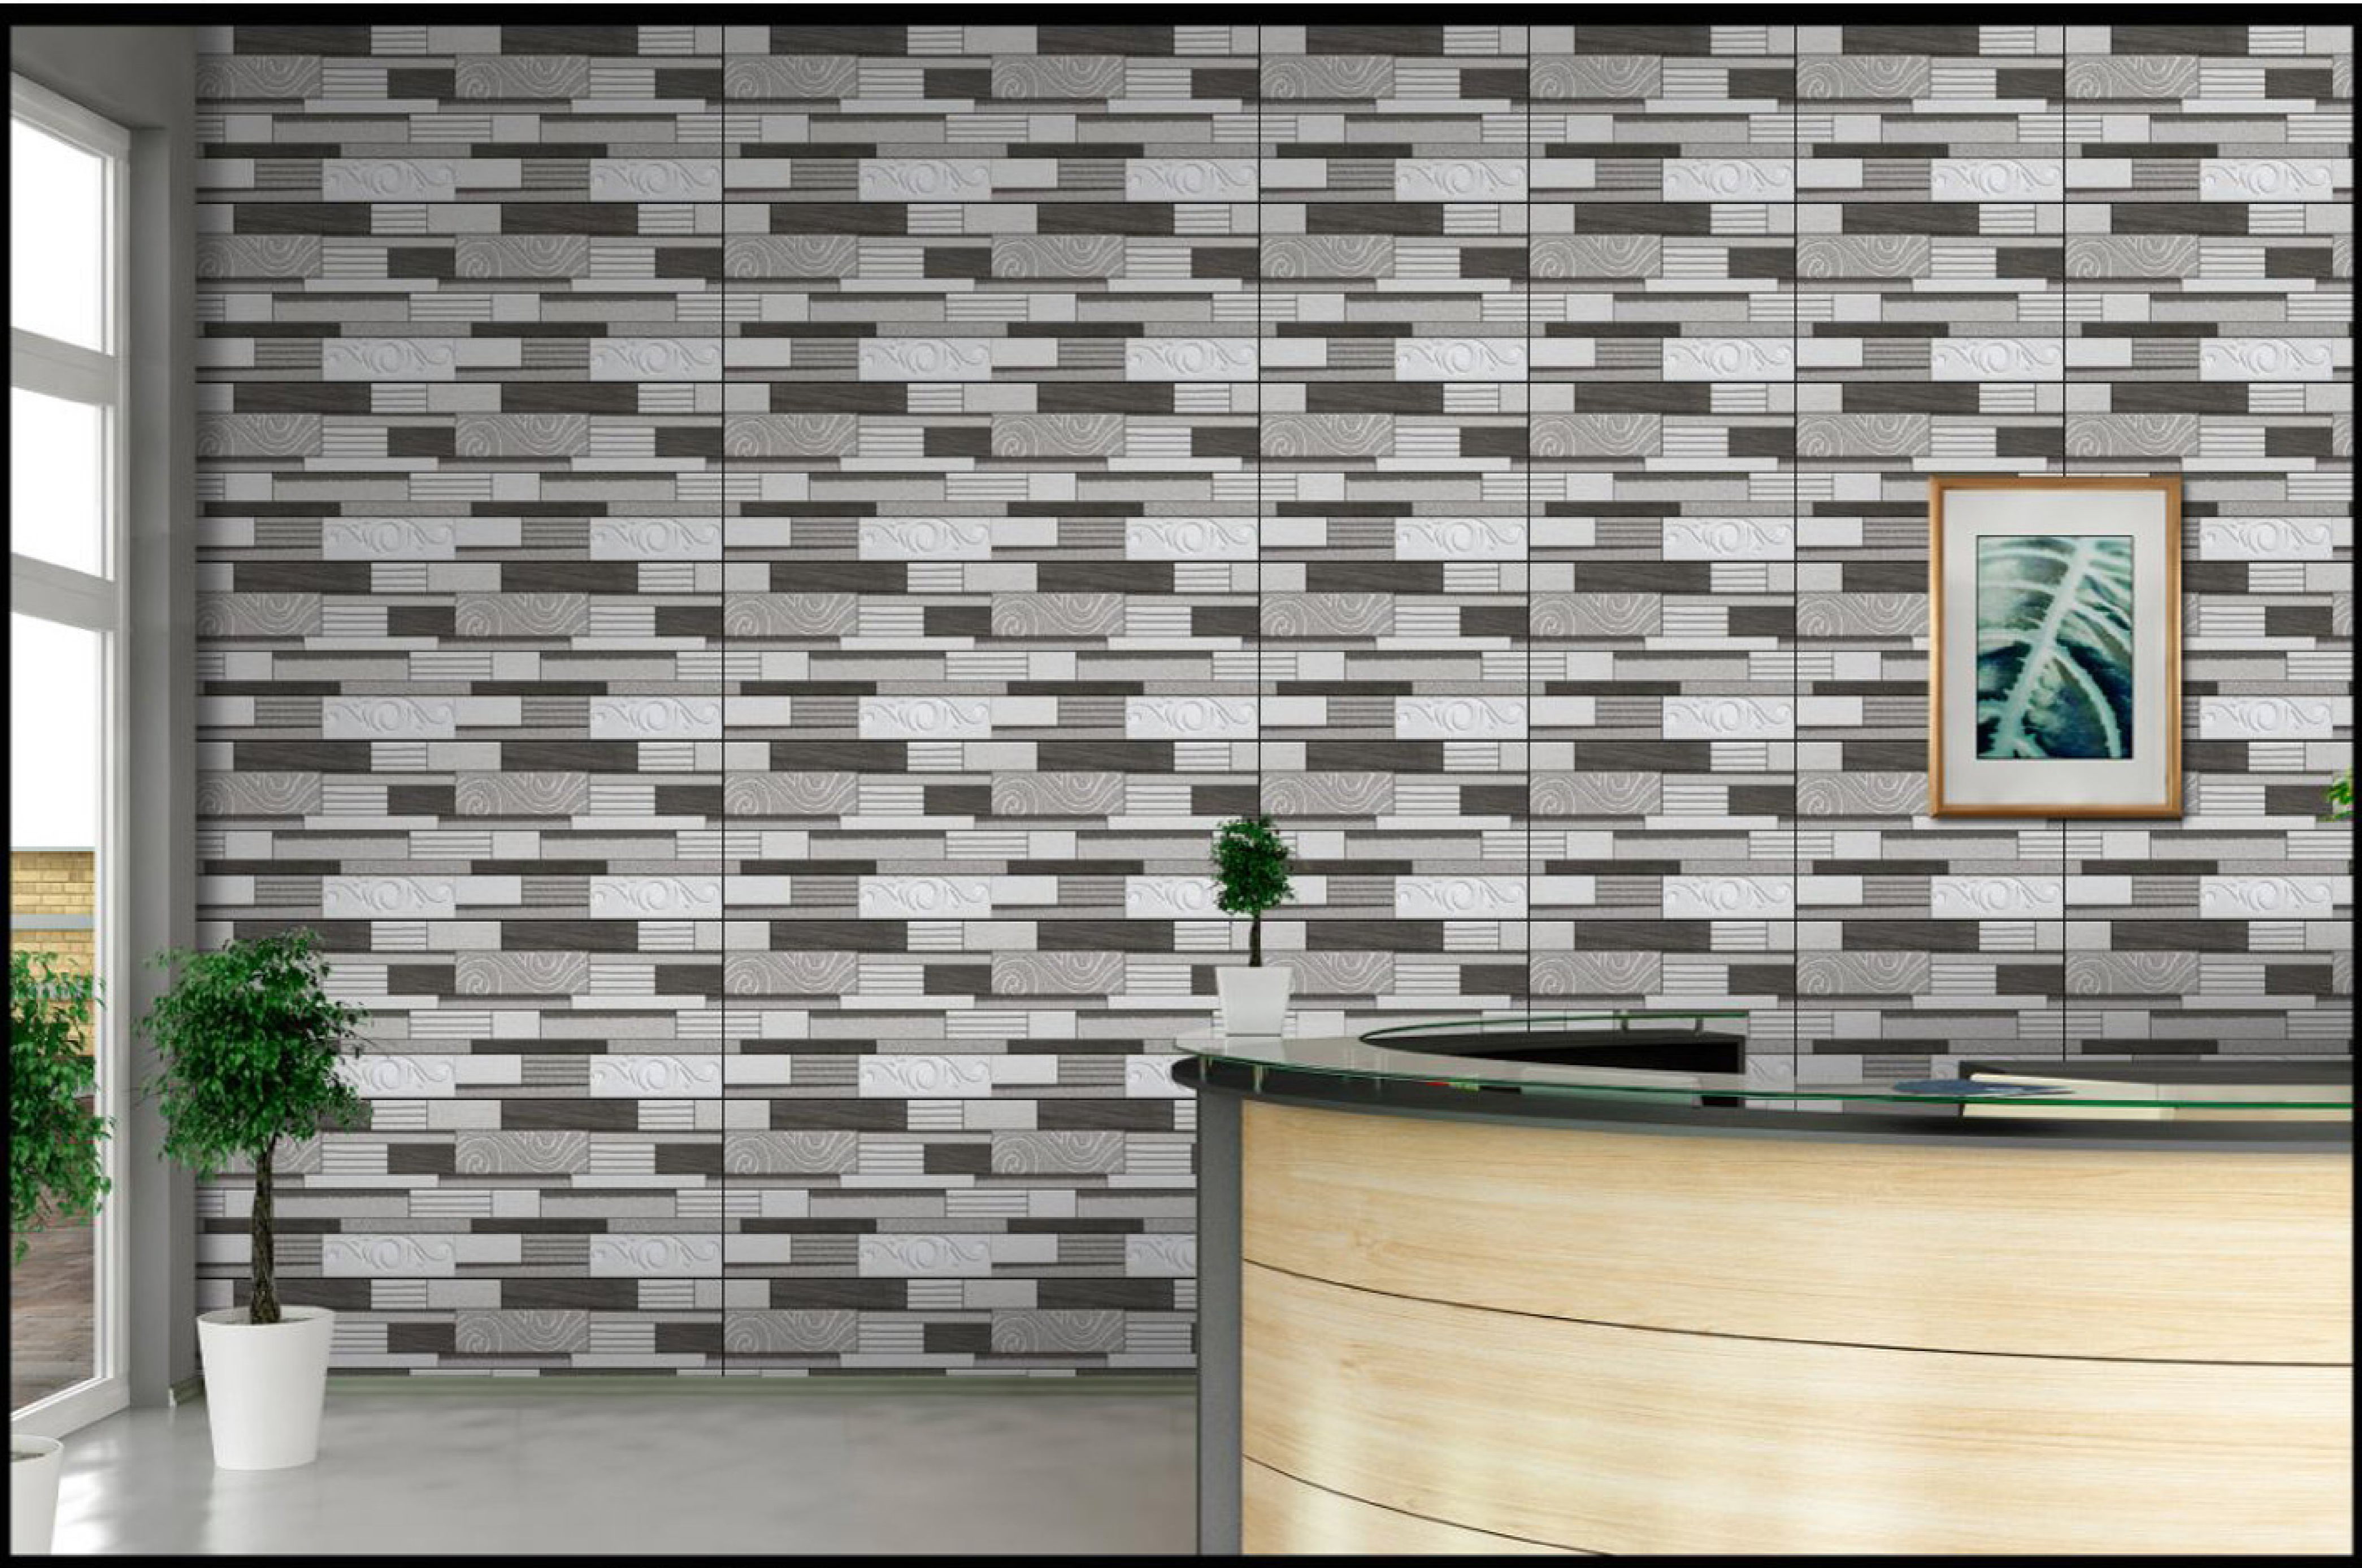

Sugar Finish

9293 (Random)

Fire
Resistance

Random
Design

Eco
Friendly

Waterproof

A wide-angle photograph of a rugged mountain range. The central focus is a tall, jagged peak with a sharp, pointed summit. The mountain's surface is dark and rocky, with patches of snow or ice clinging to its crevices and ledges. The sky is a clear, pale blue, suggesting a bright day. In the foreground, the terrain is rocky and covered with small, scattered patches of snow. The overall scene conveys a sense of grandeur and natural beauty.