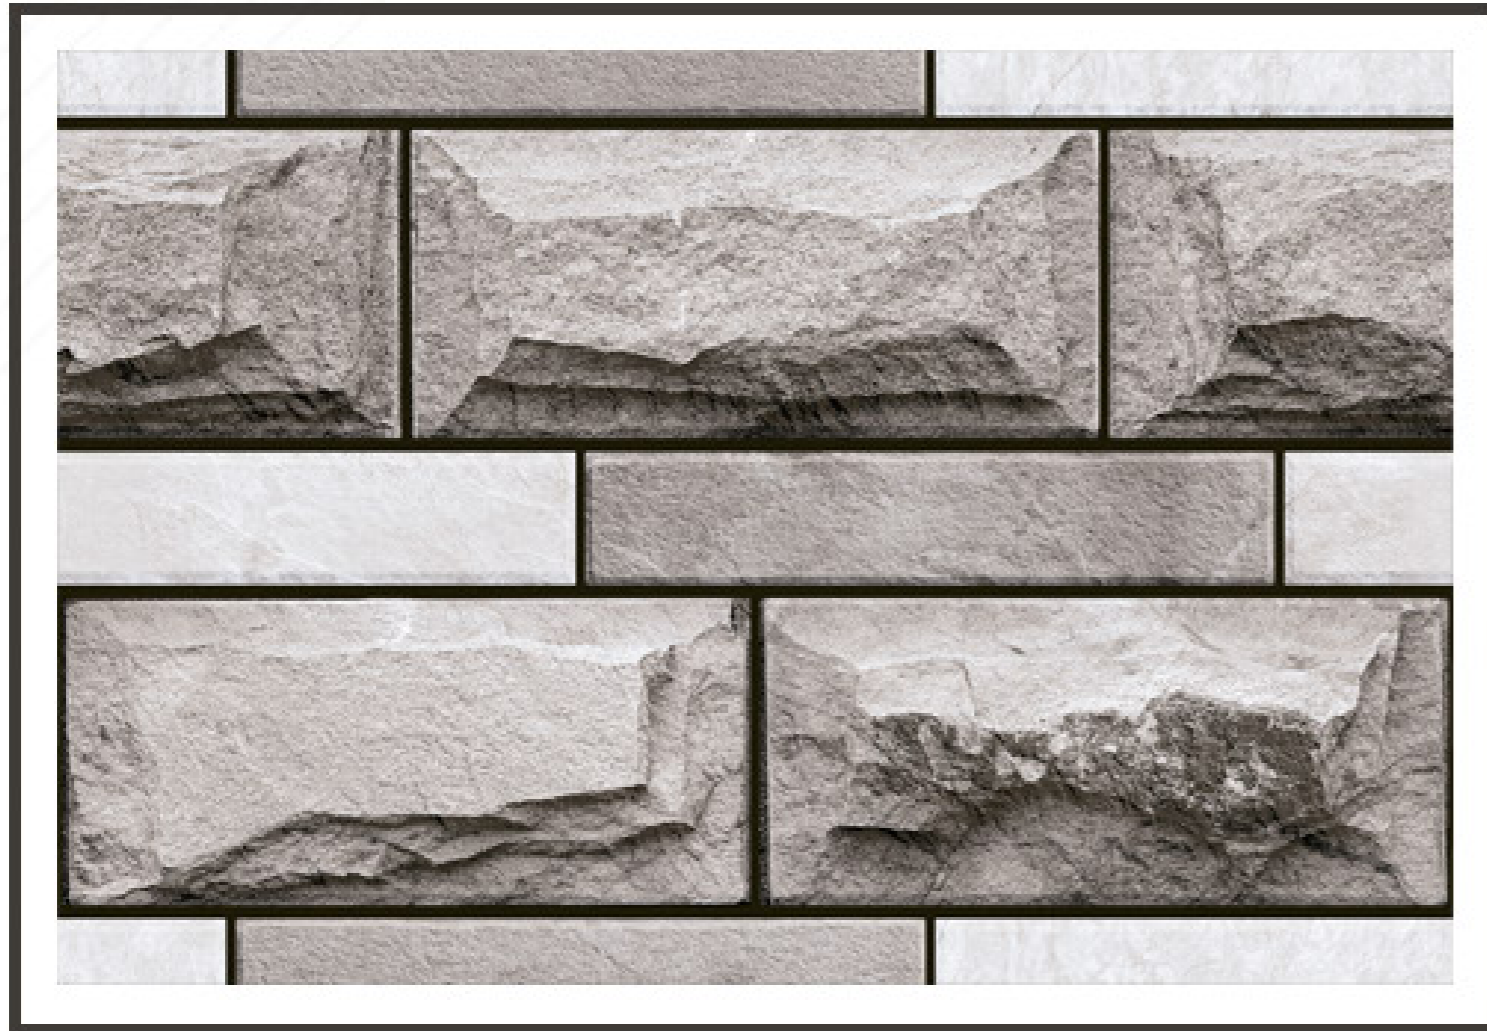

Sugar Finish

9181 (Random)

Fire
Resistance

Random
Design

Eco
Friendly

Waterproof