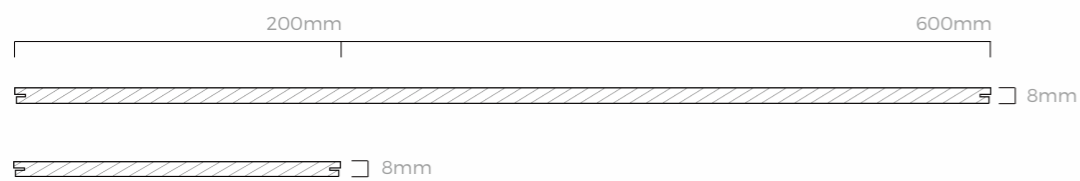

24" PANEL

8" PANEL

7" 3D PLANK

EV 91402 • 200mm

EV 99401 • 600mm

EV 12403 • 170mm

AMERICAN WALNUT

Technical Specifications

Thickness / Width	200mm	600mm
8mm	✓	✓

How To Join The Wall Panels

ITALIAN

M

A

R

B

L