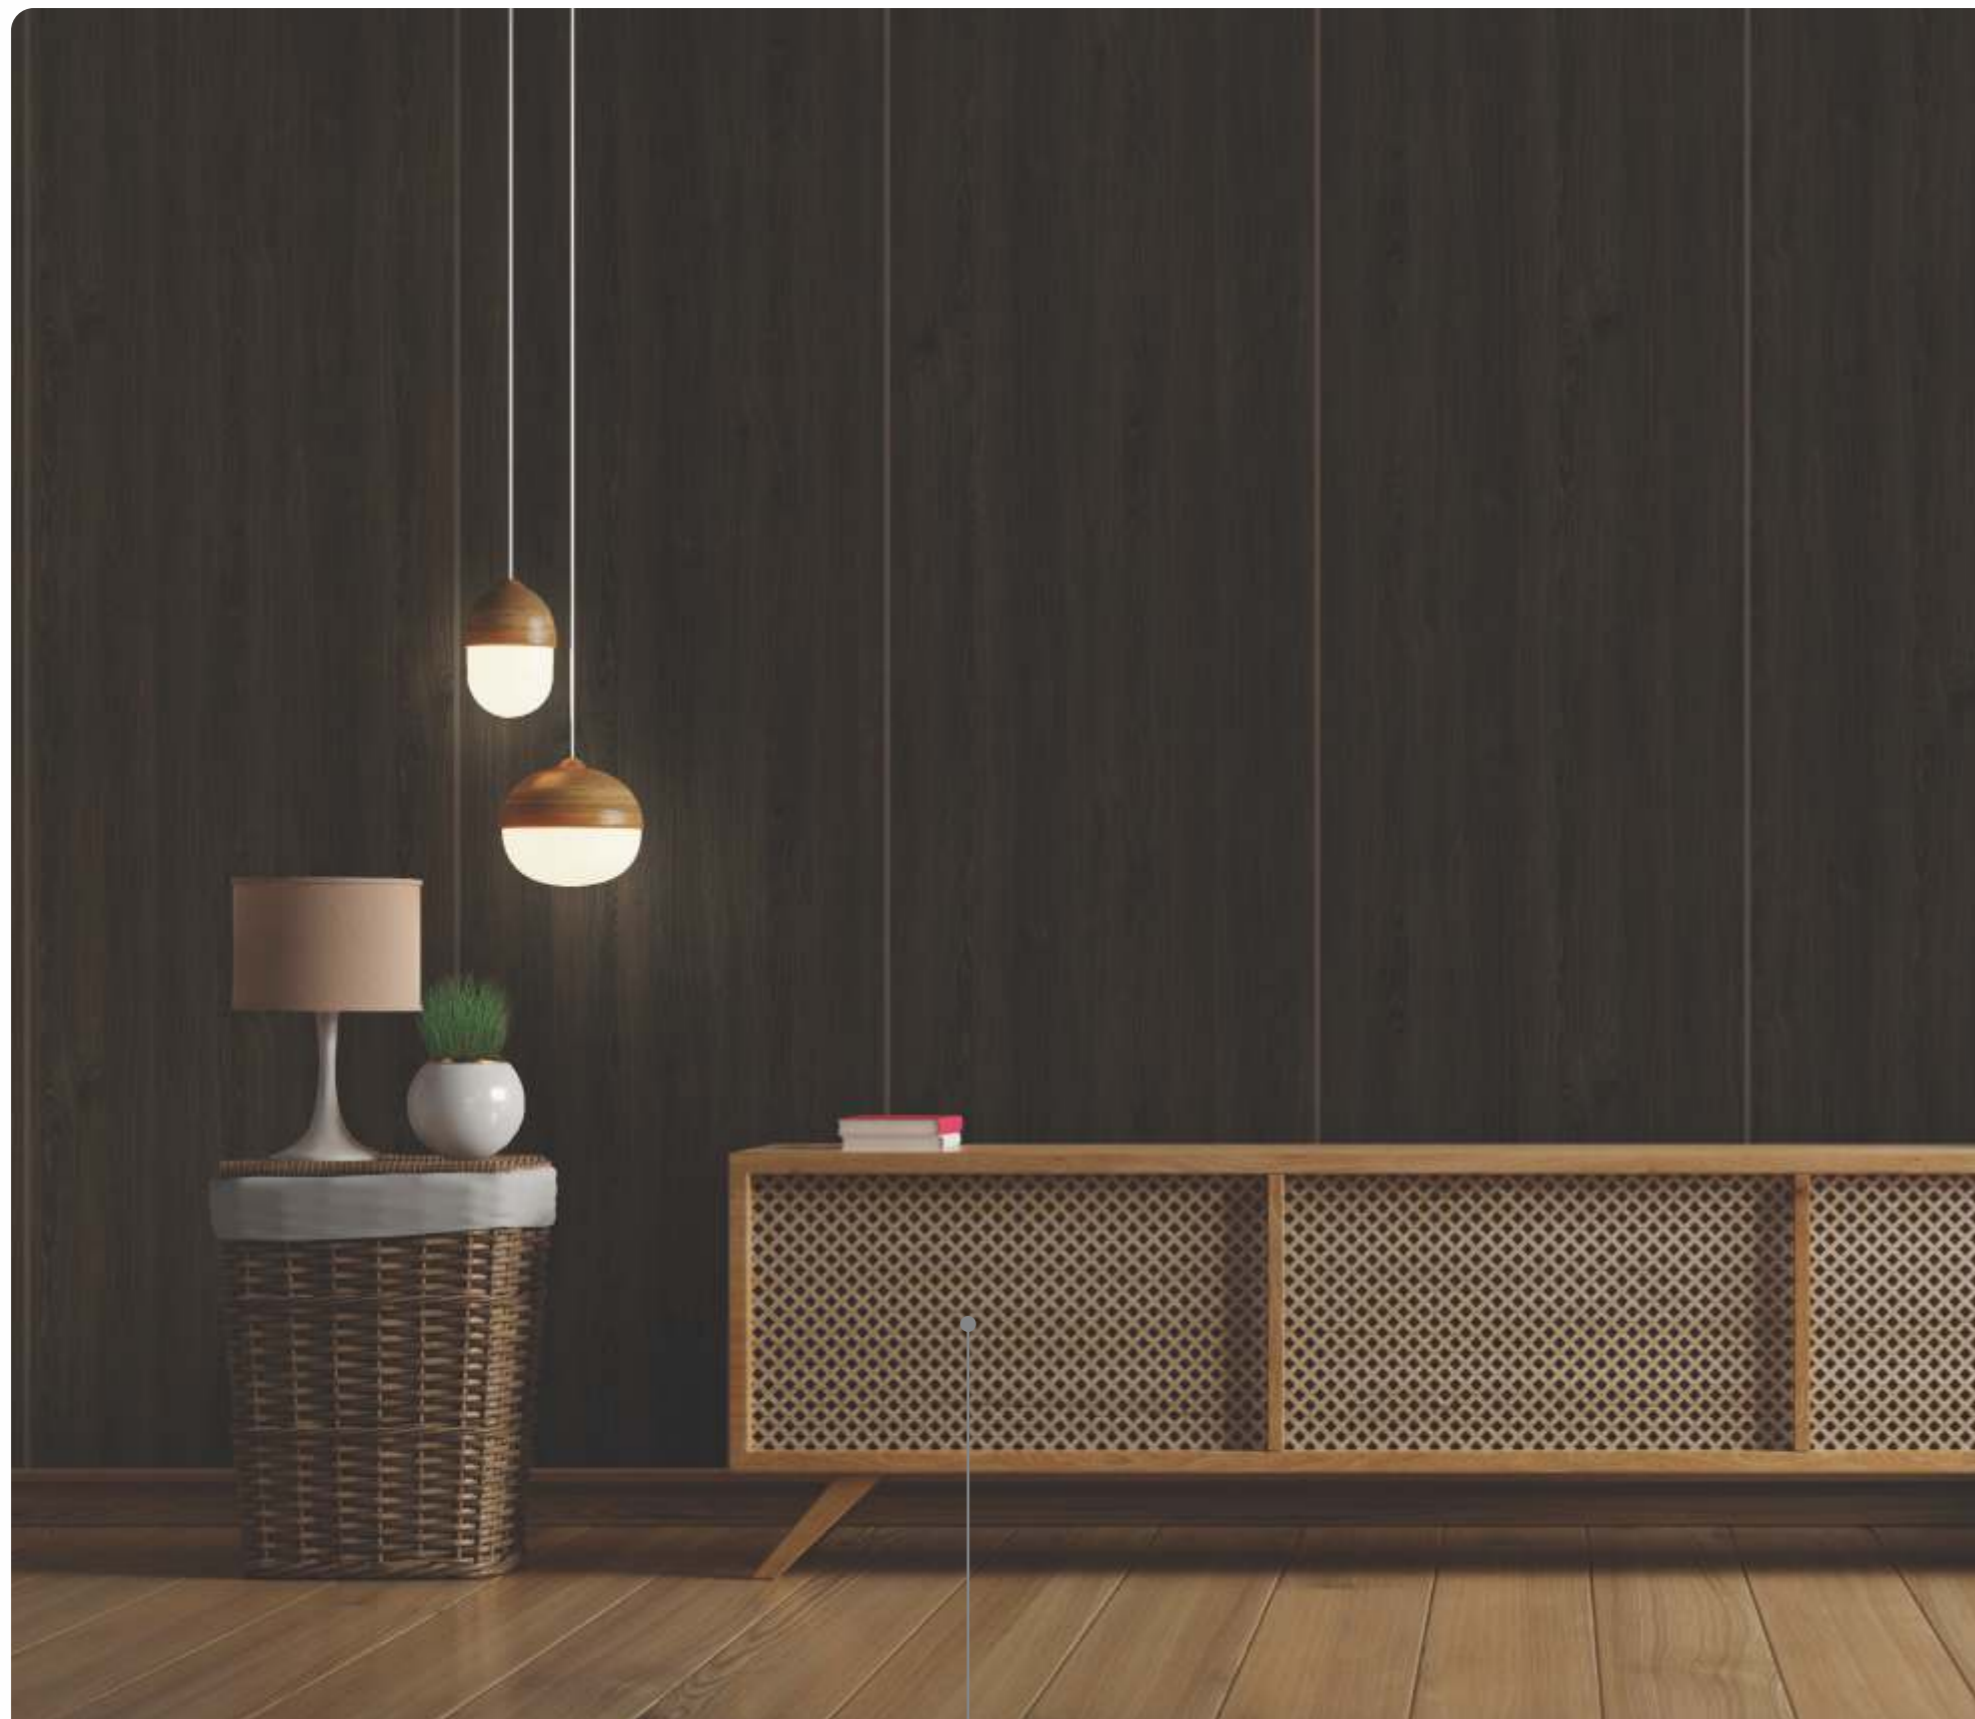

Revamp your decor with our expressive and artistic laminates

100% Phenolic & Melamine Resin

ISO Certified

Borer & Termite Free

ISI Certified Company

317 SF / Sap Oak Light

319 SF / American Oak

Find our
creativity