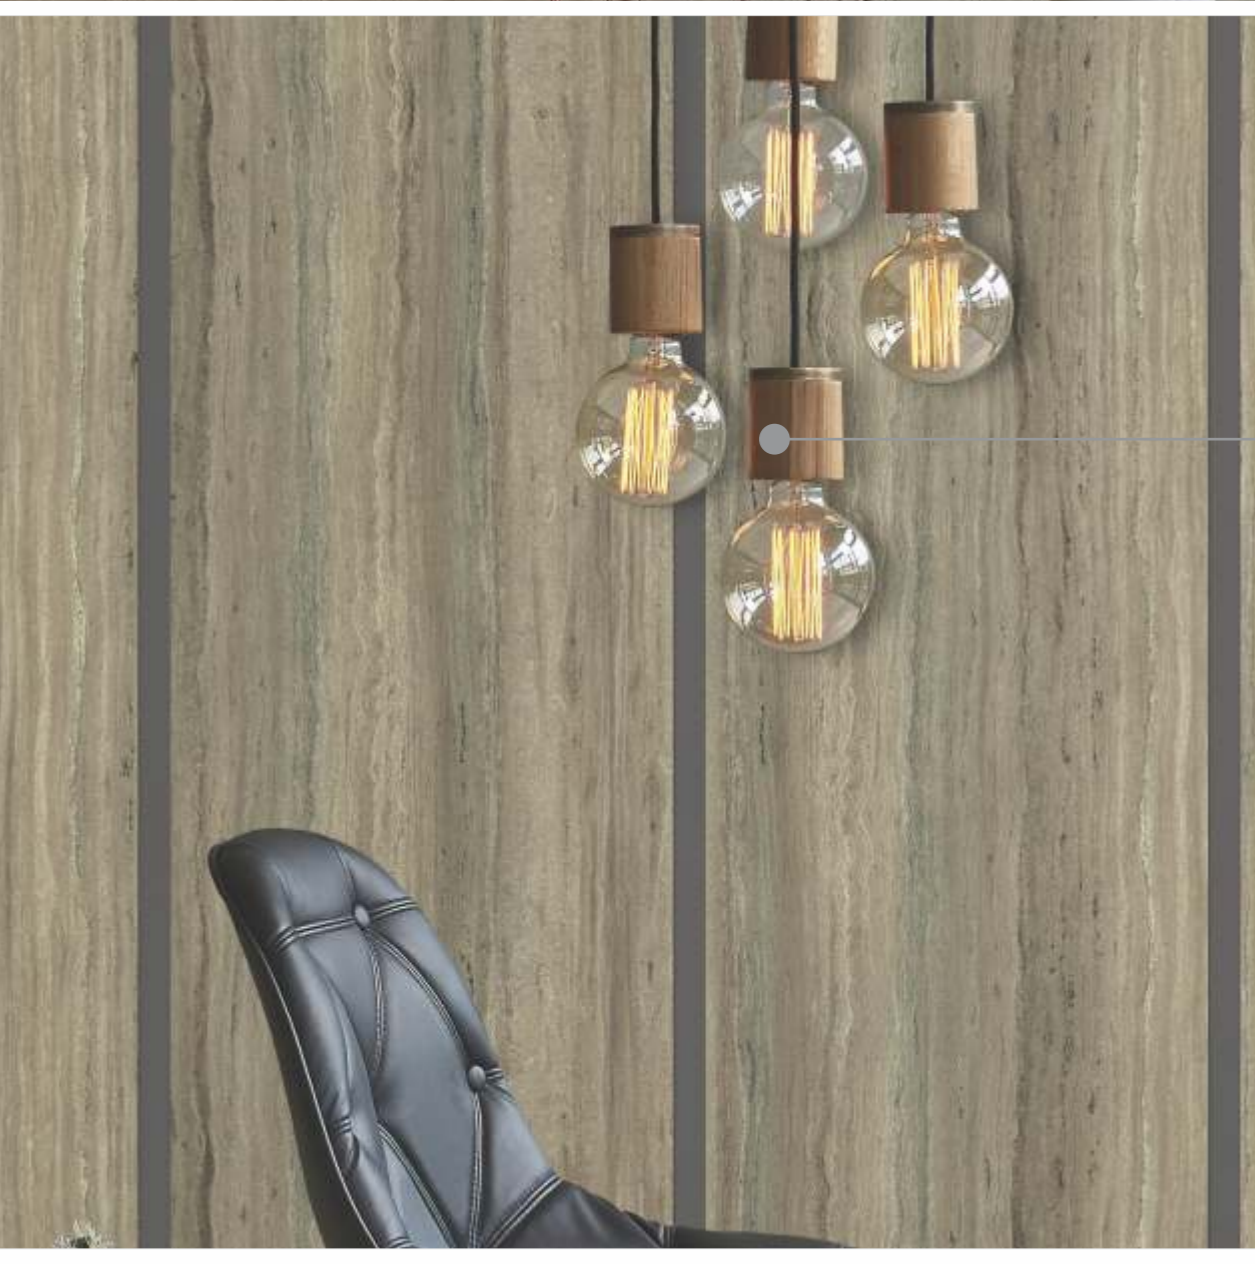

Ambience of
Serenity

You can develop a decor with
your personal touch of creativity
and our talent

- ISO
  Certified
- 100% Phenolic
  & Melamine Resin
- Borer & Termite
  Free
- Even Sanding By
  Double Head Tech.
- ISI Certified
  Company