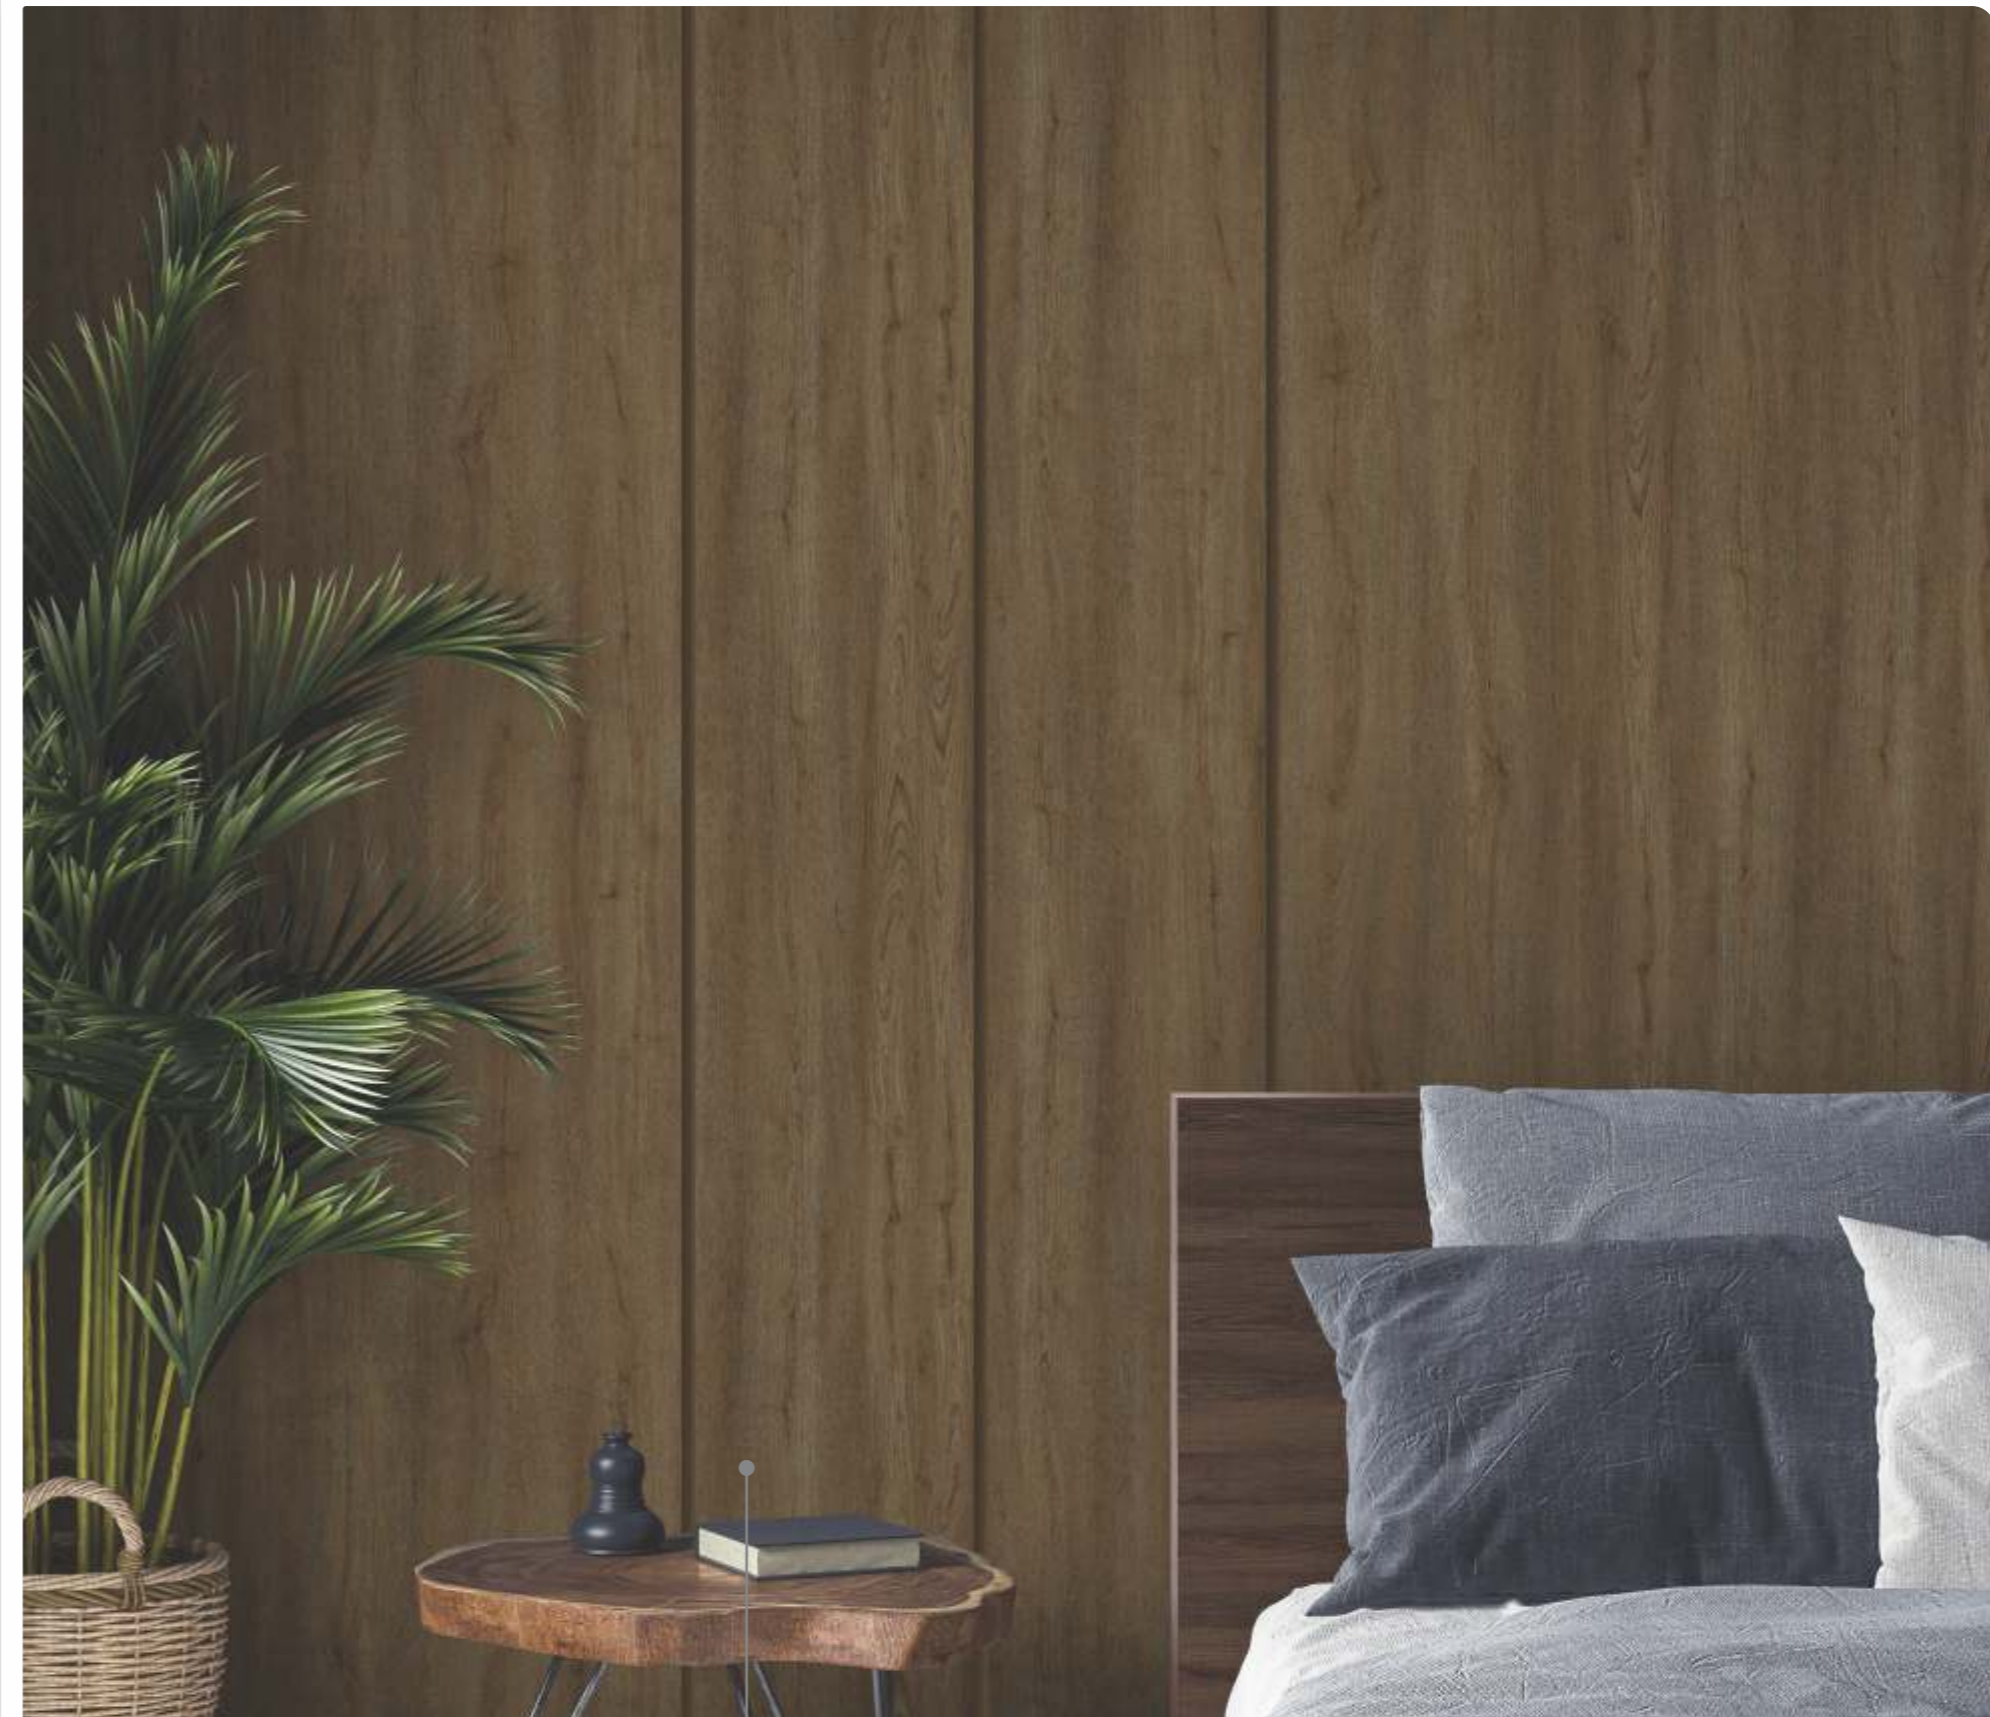

Designs designed with
Talent

Our laminates can drive your decor to a new
beautiful location of picturesque beauty

100% Phenolic
& Melamine Resin

ISO
Certified

Borer & Termite
Free

ISI Certified
Company