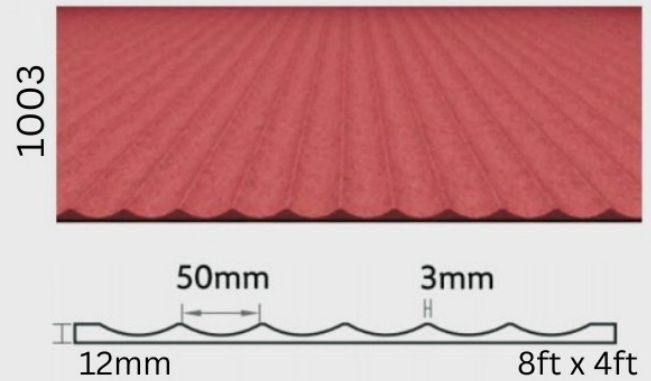

**COLOR
BOX**®

Choice of Your Interiors

GROOVING PANELS

MDF FLUTED PANELS

MDF FLUTED PANELS

1013

1007

1011

1012

1015

1014

1010

1" Border

8ft. X 4ft.

CODE : 2001

8mm thickness

Exterior Grade

1" Border

8ft. X 4ft.

CODE : 2002

8mm thickness

Exterior Grade

1" Border

8ft. X 4ft.