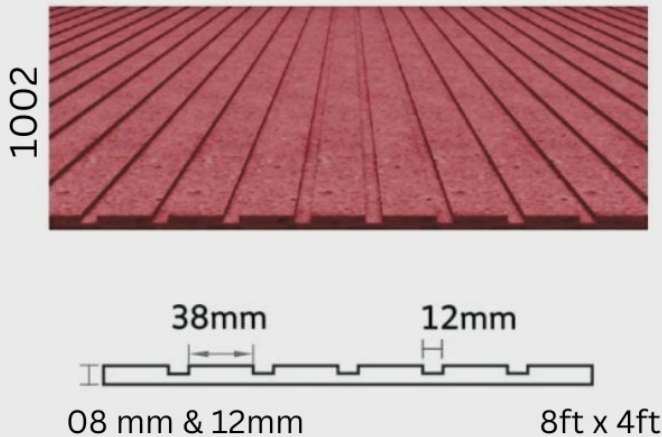

**COLOR
BOX**®

Choice of Your Interiors

GROOVING PANELS

MDF FLUTED PANELS

MDF FLUTED PANELS

1013

1007

1011

1012

1015

1014

1010

1" Border

8ft. X 4ft.

CODE : 2001

8mm thickness

Exterior Grade

1" Border

8ft. X 4ft.

CODE : 2002

8mm thickness

Exterior Grade

1" Border

8ft. X 4ft.

————— CODE : 2004 —————

 8mm thickness

 Exterior Grade

1" Border

8ft. X 4ft.

CODE : 2003

8mm thickness

Exterior Grade