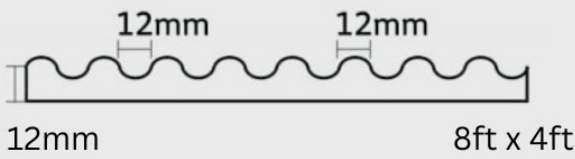

**COLOR
BOX**®

Choice of Your Interiors

GROOVING PANELS

MDF FLUTED PANELS

MDF FLUTED PANELS

1013

1007

1011

1012

1015

1014

1010

1" Border

8ft. X 4ft.

CODE : 2001

8mm thickness

Exterior Grade

1" Border

8ft. X 4ft.

CODE : 2002

8mm thickness

Exterior Grade

1" Border

8ft. X 4ft.