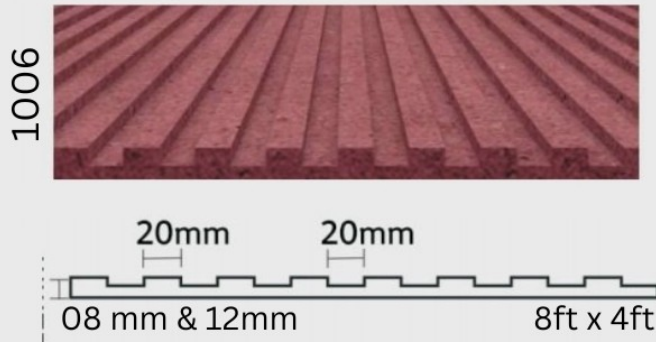

**COLOR
BOX**®

Choice of Your Interiors

GROOVING PANELS

MDF FLUTED PANELS

MDF FLUTED PANELS

1013

1007

1011

1012

1015

1014

1010

1" Border

8ft. X 4ft.

CODE : 2001

8mm thickness

Exterior Grade

1" Border

8ft. X 4ft.

CODE : 2002

8mm thickness

Exterior Grade

1" Border

8ft. X 4ft.

————— CODE : 2004 —————

 8mm thickness

 Exterior Grade

1" Border

8ft. X 4ft.

CODE : 2003

8mm thickness

Exterior Grade