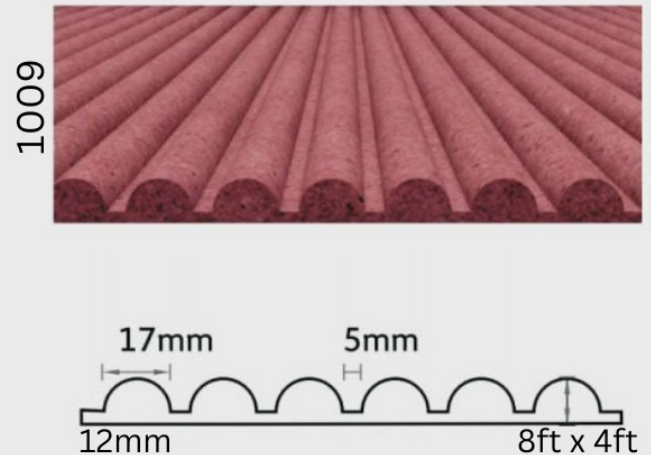

**COLOR
BOX**®

Choice of Your Interiors

GROOVING PANELS

MDF FLUTED PANELS

MDF FLUTED PANELS

1013

1007

1011

1012

1015

1014

1010

1" Border

8ft. X 4ft.

CODE : 2001

8mm thickness

Exterior Grade

1" Border

8ft. X 4ft.

CODE : 2002

8mm thickness

Exterior Grade

1" Border

8ft. X 4ft.

1" Border

8ft. X 4ft.

CODE : 2006

8mm thickness

Exterior Grade

1" Border

8ft. X 4ft.

CODE : 2005