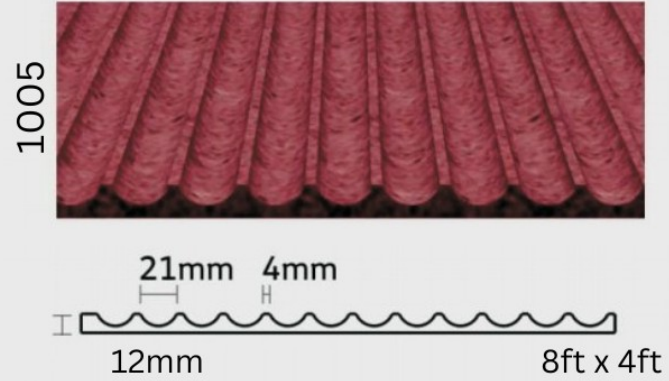

**COLOR
BOX**®

Choice of Your Interiors

GROOVING PANELS

MDF FLUTED PANELS

MDF FLUTED PANELS

1013

1007

1011

1012

1015

1014

1010

1" Border

8ft. X 4ft.

CODE : 2001

8mm thickness

Exterior Grade

1" Border

8ft. X 4ft.

CODE : 2002

8mm thickness

Exterior Grade

1" Border

8ft. X 4ft.