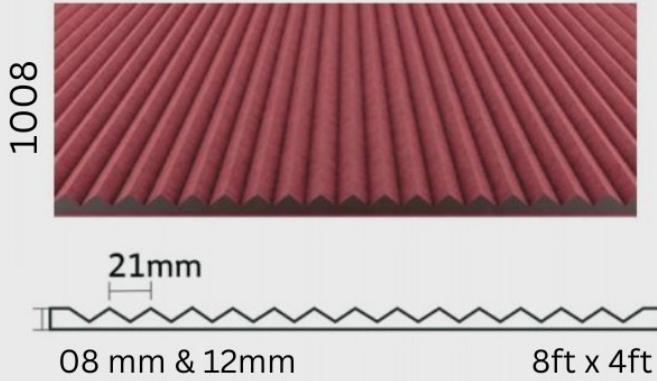

**COLOR
BOX**®

Choice of Your Interiors

GROOVING PANELS

MDF FLUTED PANELS

MDF FLUTED PANELS

1013

1007

1011

1012

1015

1014

1010

1" Border

8ft. X 4ft.

CODE : 2001

8mm thickness

Exterior Grade

1" Border

8ft. X 4ft.

CODE : 2002

8mm thickness

Exterior Grade

1" Border

8ft. X 4ft.