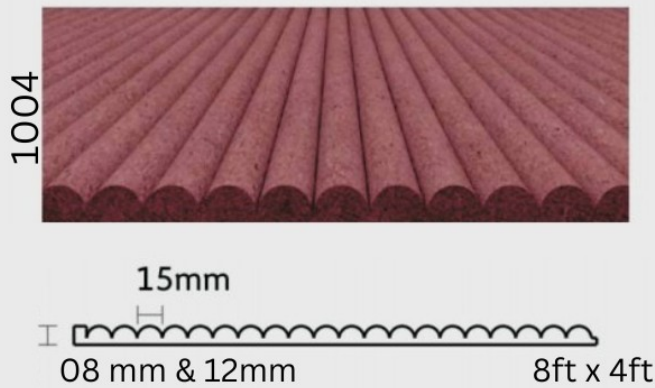

**COLOR
BOX**®

Choice of Your Interiors

GROOVING PANELS

MDF FLUTED PANELS

MDF FLUTED PANELS

1013

1007

1011

1012

1015

1014

1010

1" Border

8ft. X 4ft.

CODE : 2001

8mm thickness

Exterior Grade

1" Border

8ft. X 4ft.

CODE : 2002

8mm thickness

Exterior Grade

1" Border

8ft. X 4ft.