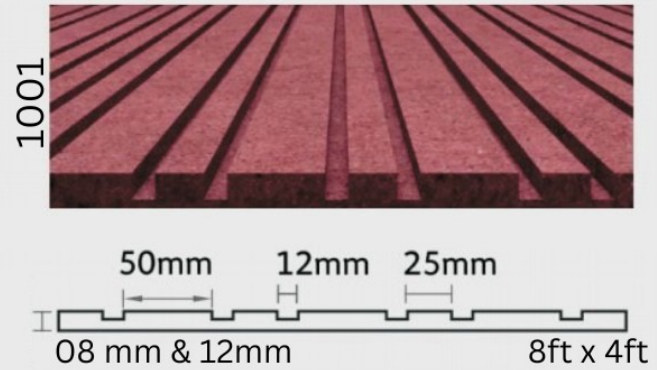

**COLOR
BOX**®

Choice of Your Interiors

GROOVING PANELS

MDF FLUTED PANELS

MDF FLUTED PANELS

1013

1007

1011

1012

1015

1014

1010

1" Border

8ft. X 4ft.

CODE : 2001

8mm thickness

Exterior Grade

1" Border

8ft. X 4ft.

CODE : 2002

8mm thickness

Exterior Grade

1" Border

8ft. X 4ft.

————— CODE : 2004 —————

 8mm thickness

 Exterior Grade

1" Border

8ft. X 4ft.

CODE : 2003

8mm thickness

Exterior Grade