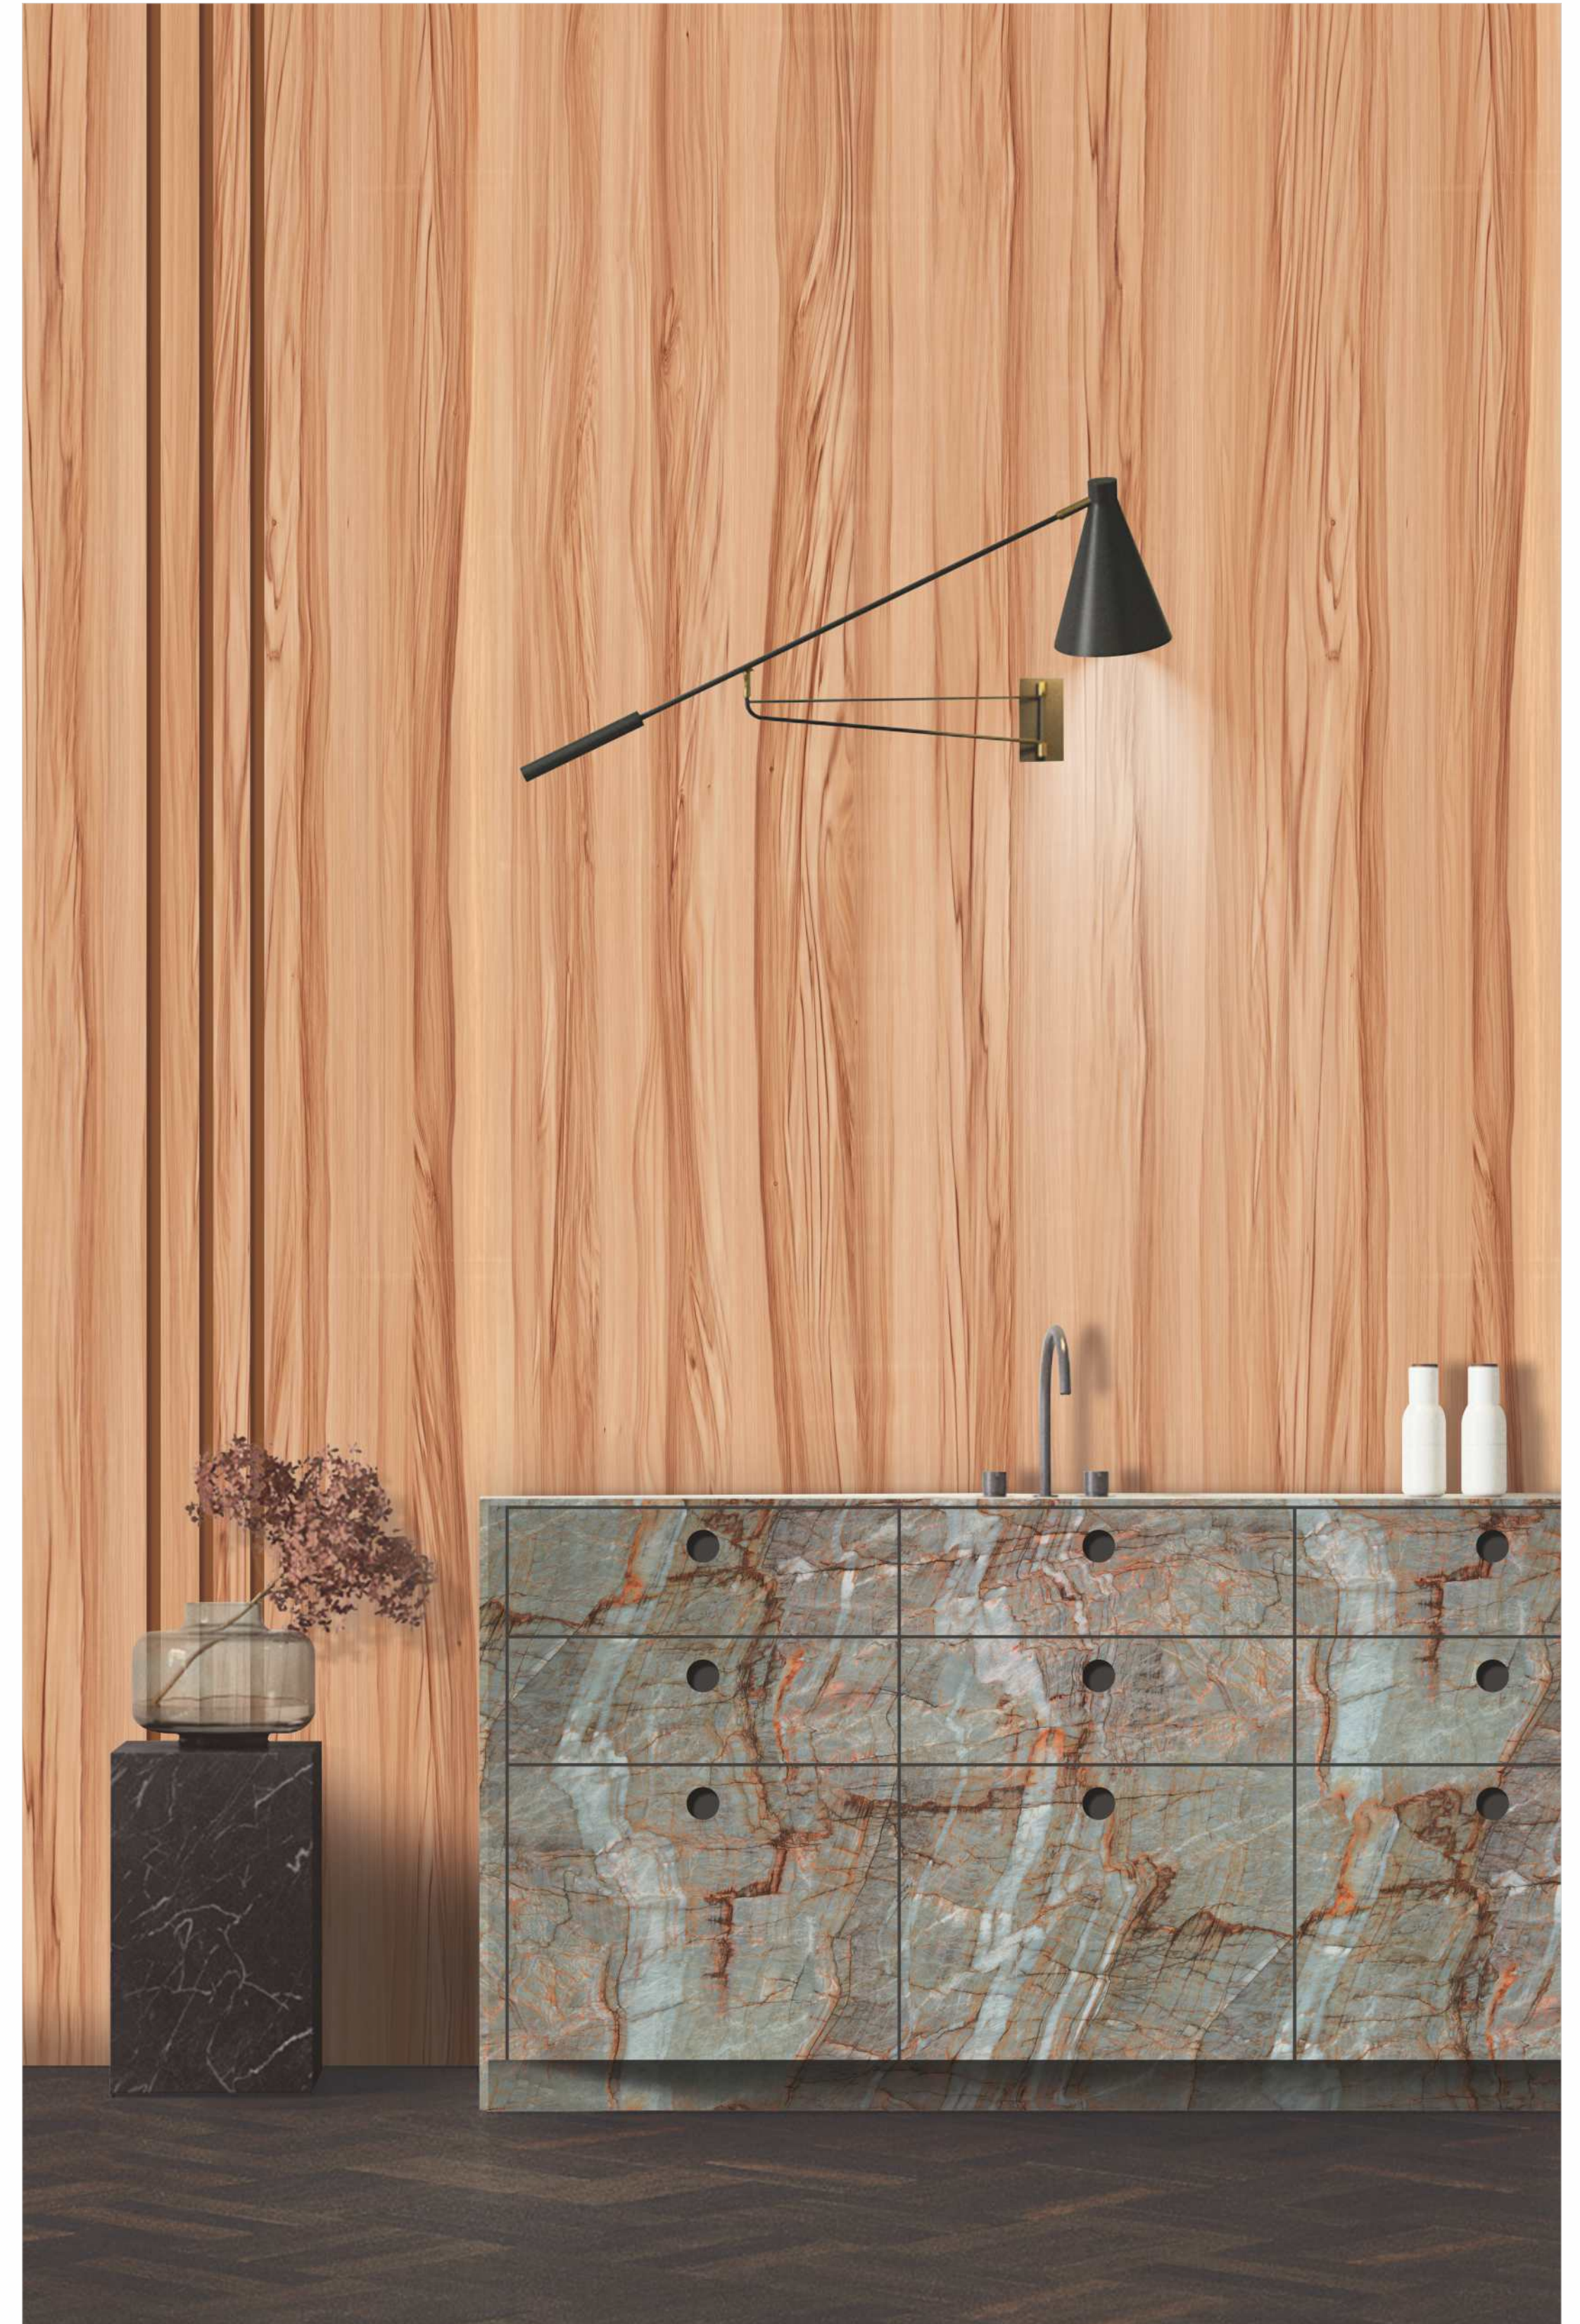

Anti Finger

RG-331

HIGH GLOSS

The unique combination of color and art will give an extraordinary look to the house of your dreams.

Wood & Marble

●●● SILKY MATT

RG-117

High Gloss