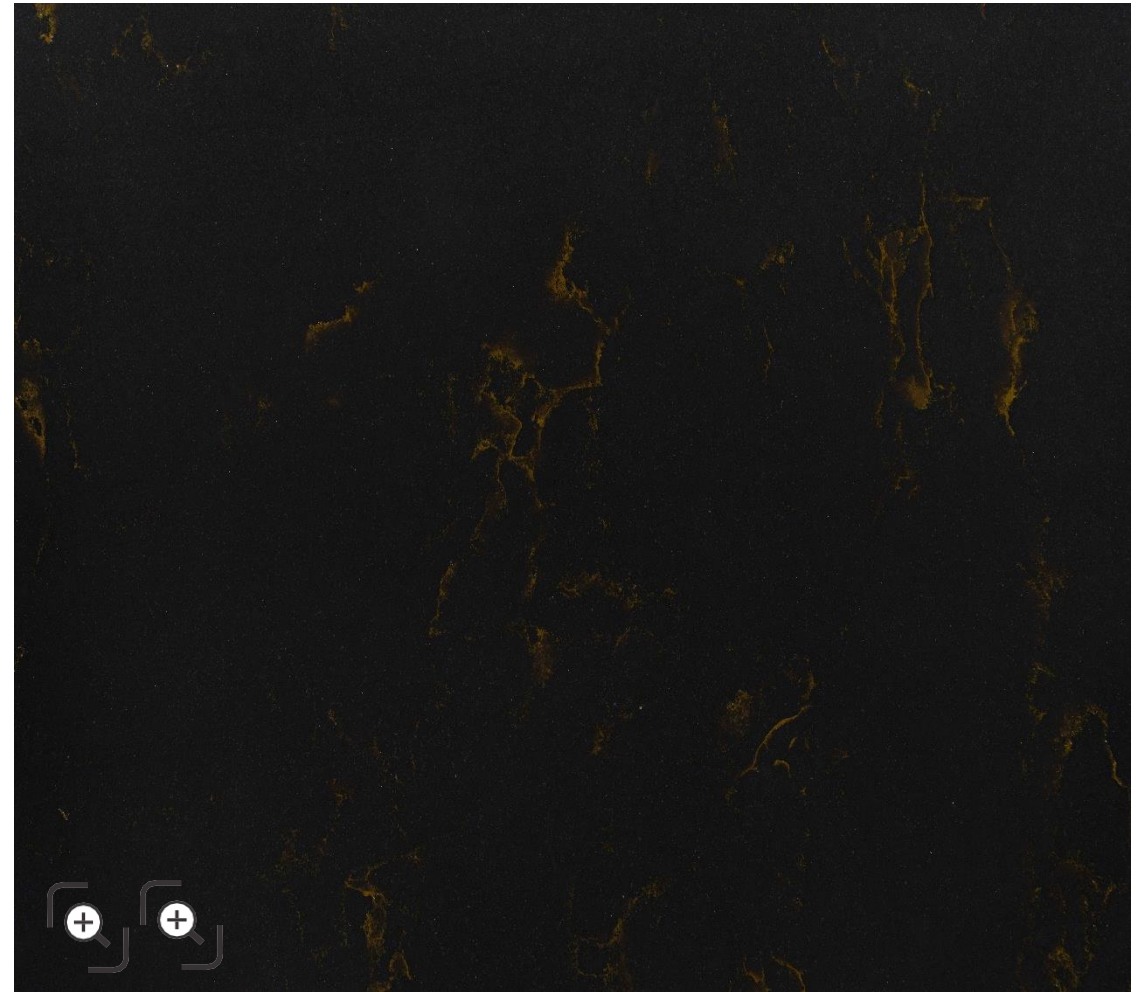

Mystic Fire (SPECTA / MV-394)

Brownish-black base with subtle rustic golden fluttering veins embedded flawlessly across the surface

SPECTA

QUARTZ SURFACES