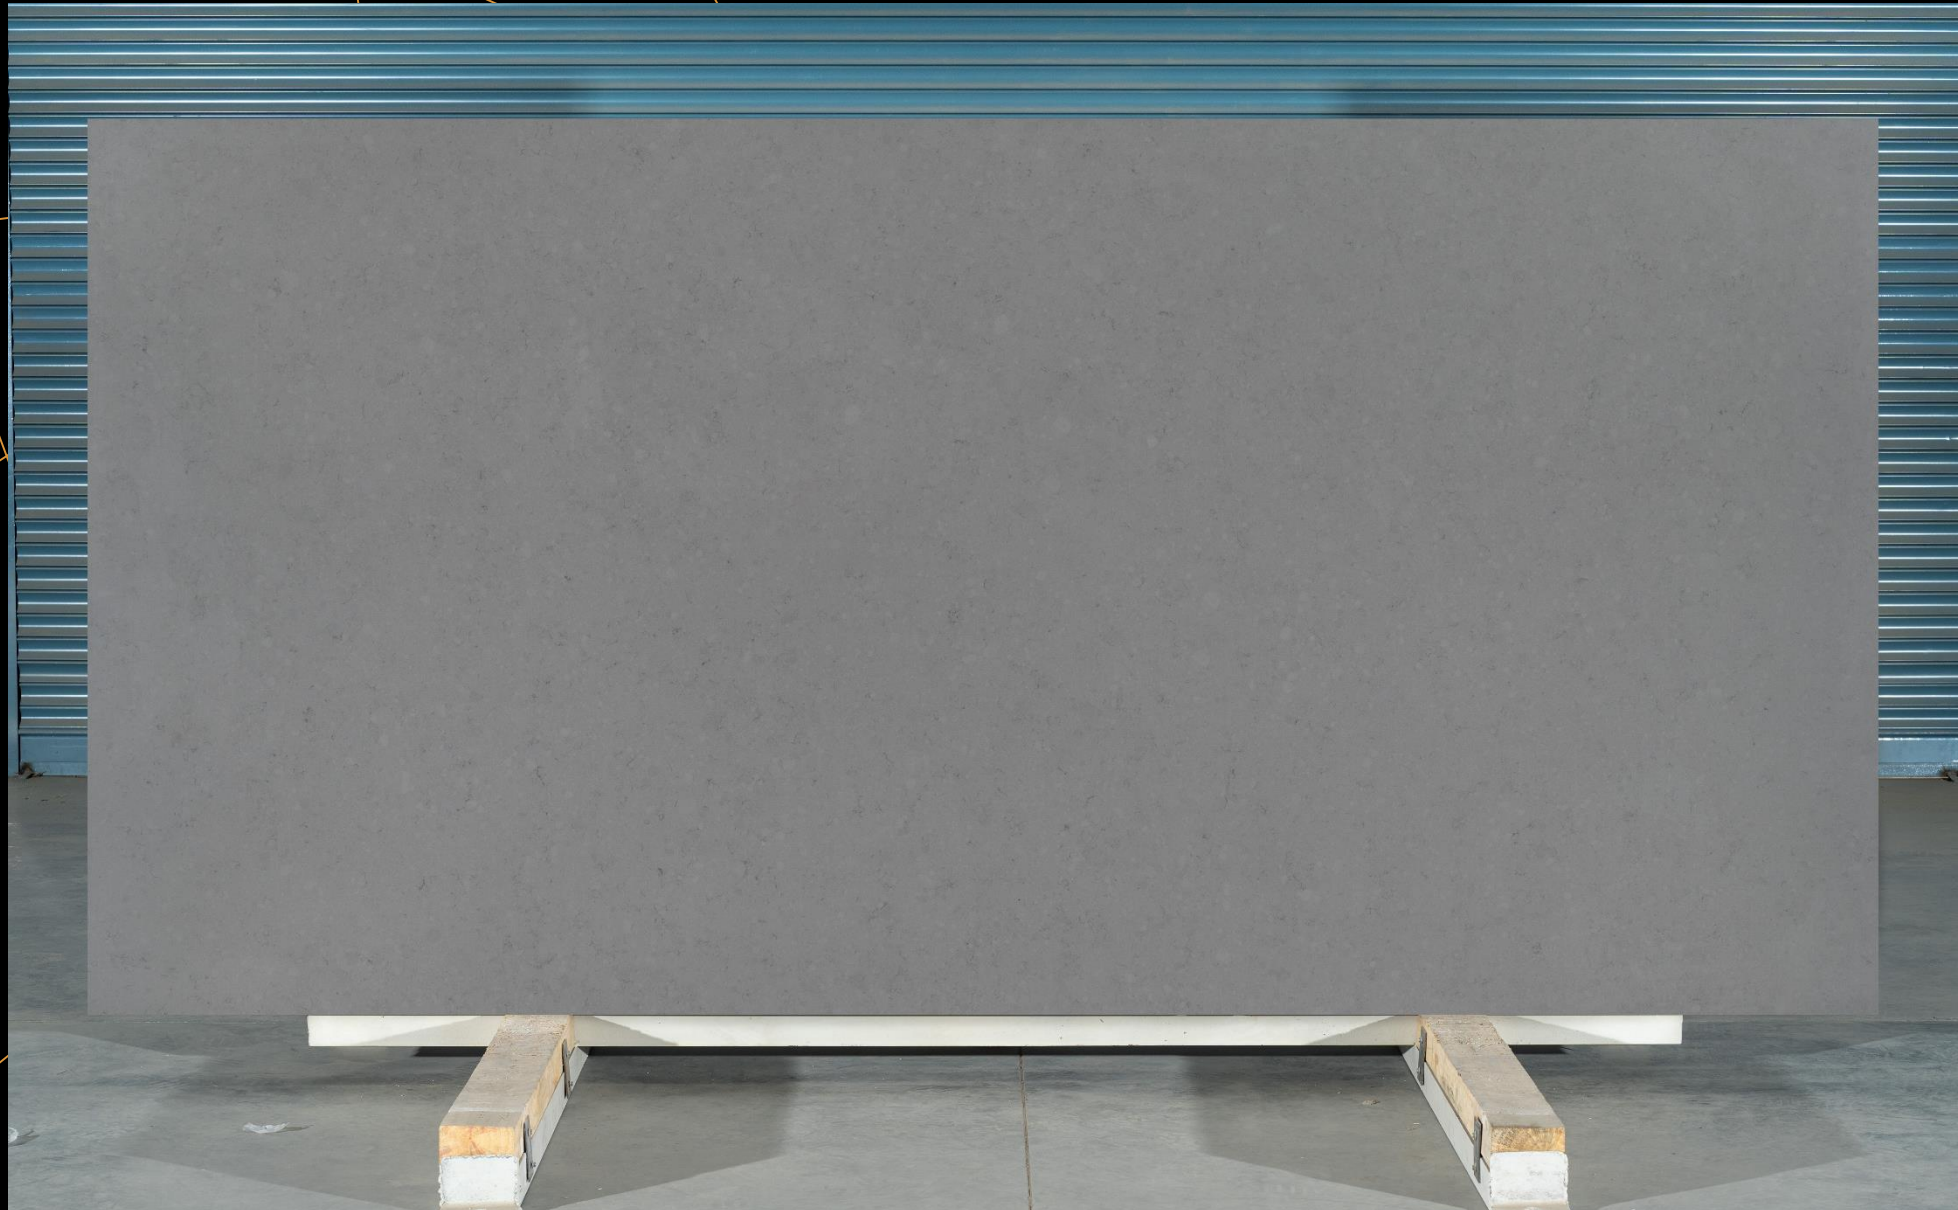

SPECTA
QUARTZ SURFACES

Elan Gray (SPECTA / AL-2133)

Shades of gray blended in marble like pattern
with short charcoal veins

SPECTA

QUARTZ SURFACES

Elan Gray (SPECTA / AL-2133)

Shades of gray blended in marble like pattern
with short charcoal veins