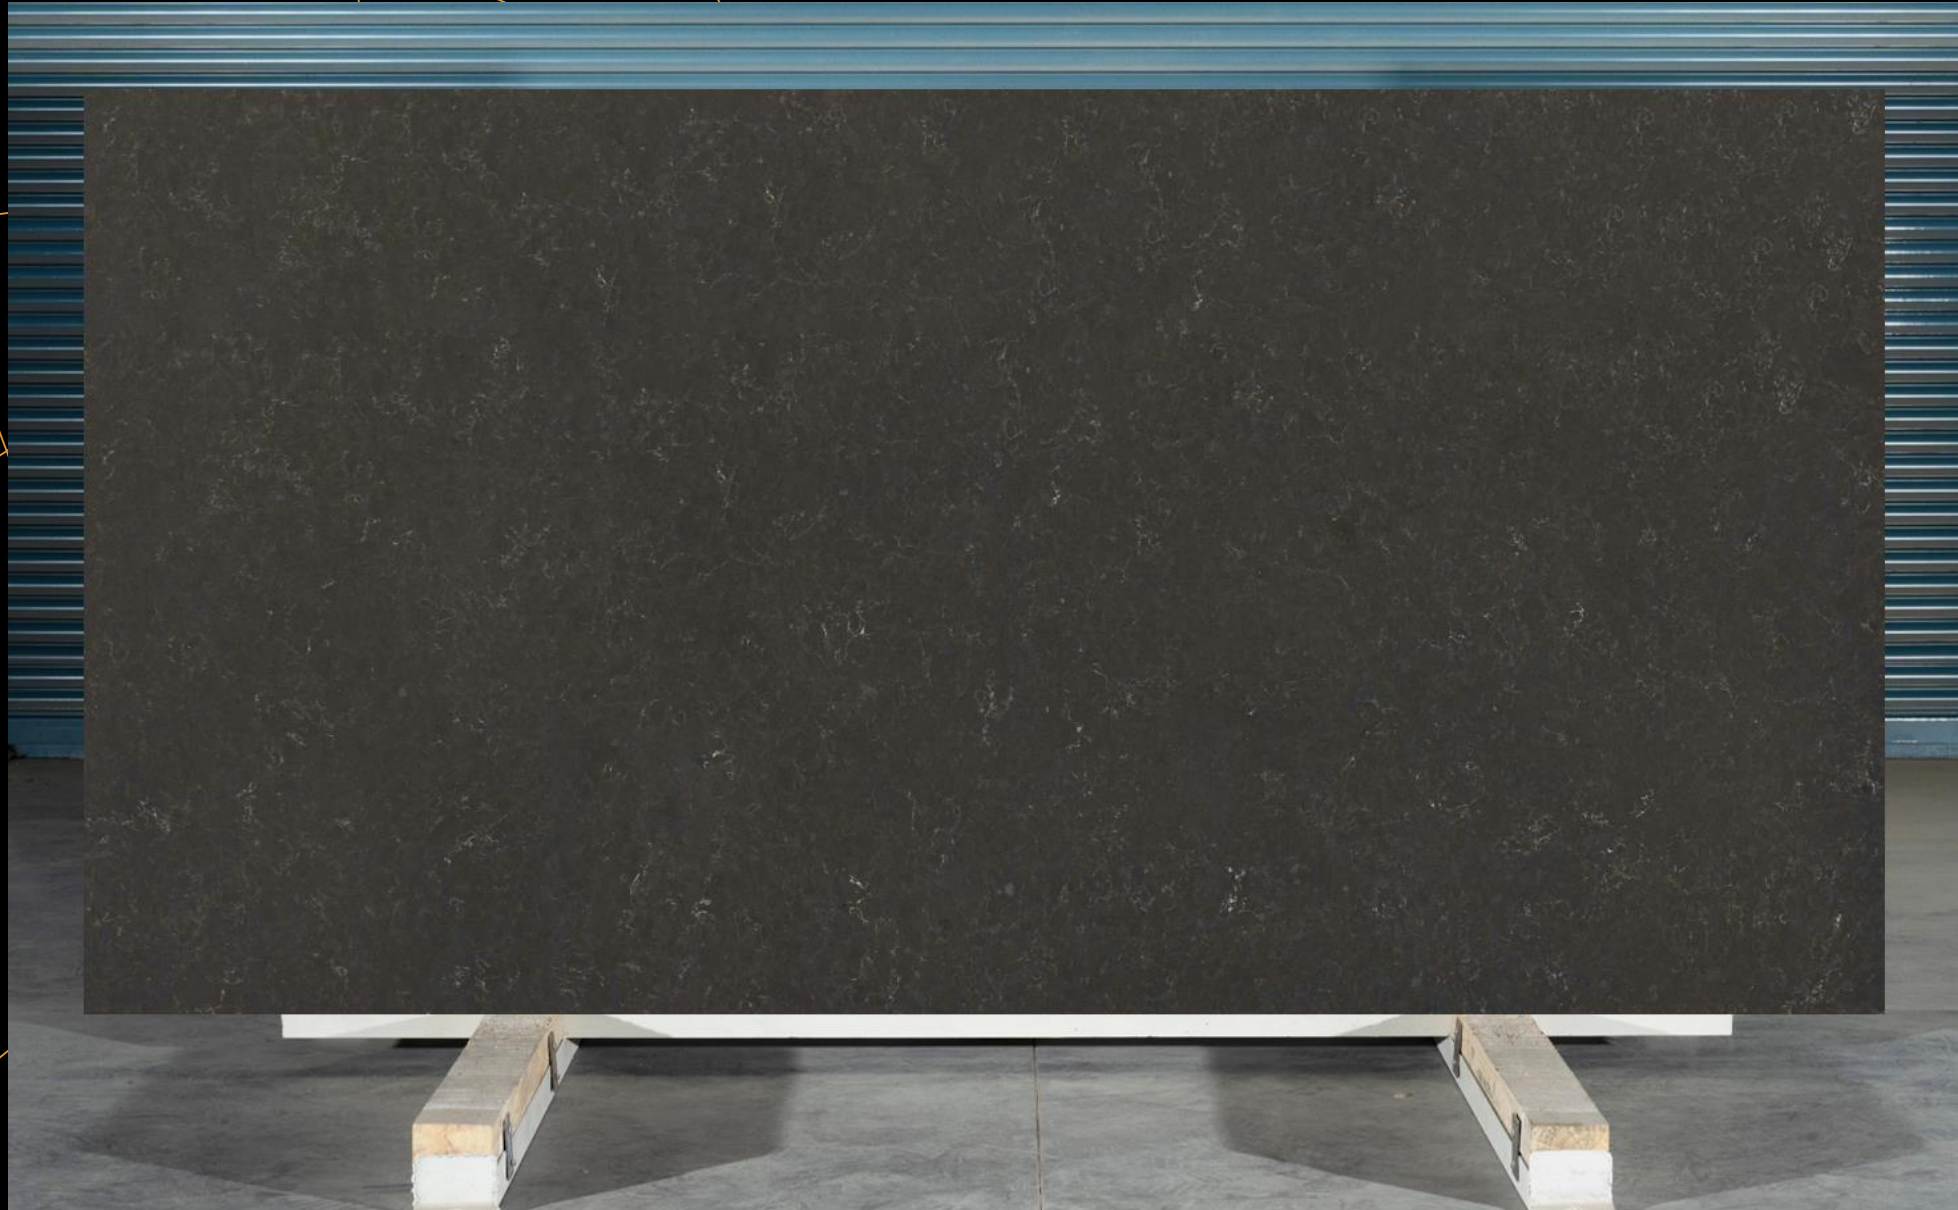

Winter Gray (SPECTA / AL-1136)

Shades of grays blended harmoniously in a flowy marble like pattern accentuated with off-white short veins

SPECTA

QUARTZ SURFACES