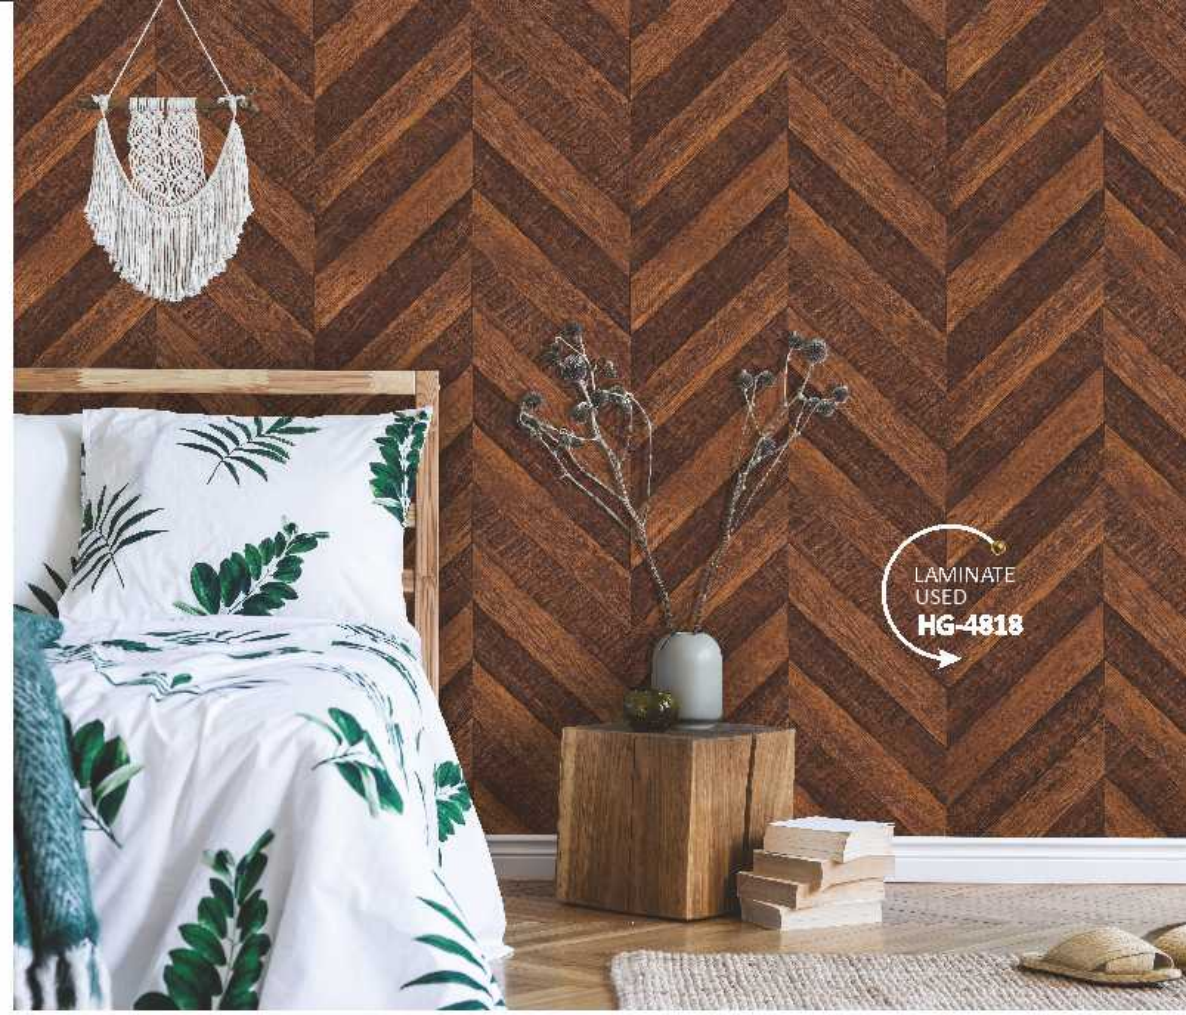

P-1630 ★ ROYAL BLUE

Shades of  
Colors

P-1632 ★ YELLOW

P-1626 ★ ORANGE

P-1621 ★ RED

**HIGH GLOSS**

**4809 ★** NORDIC FABRIC-4

LAMINATE USED  
HG-4818