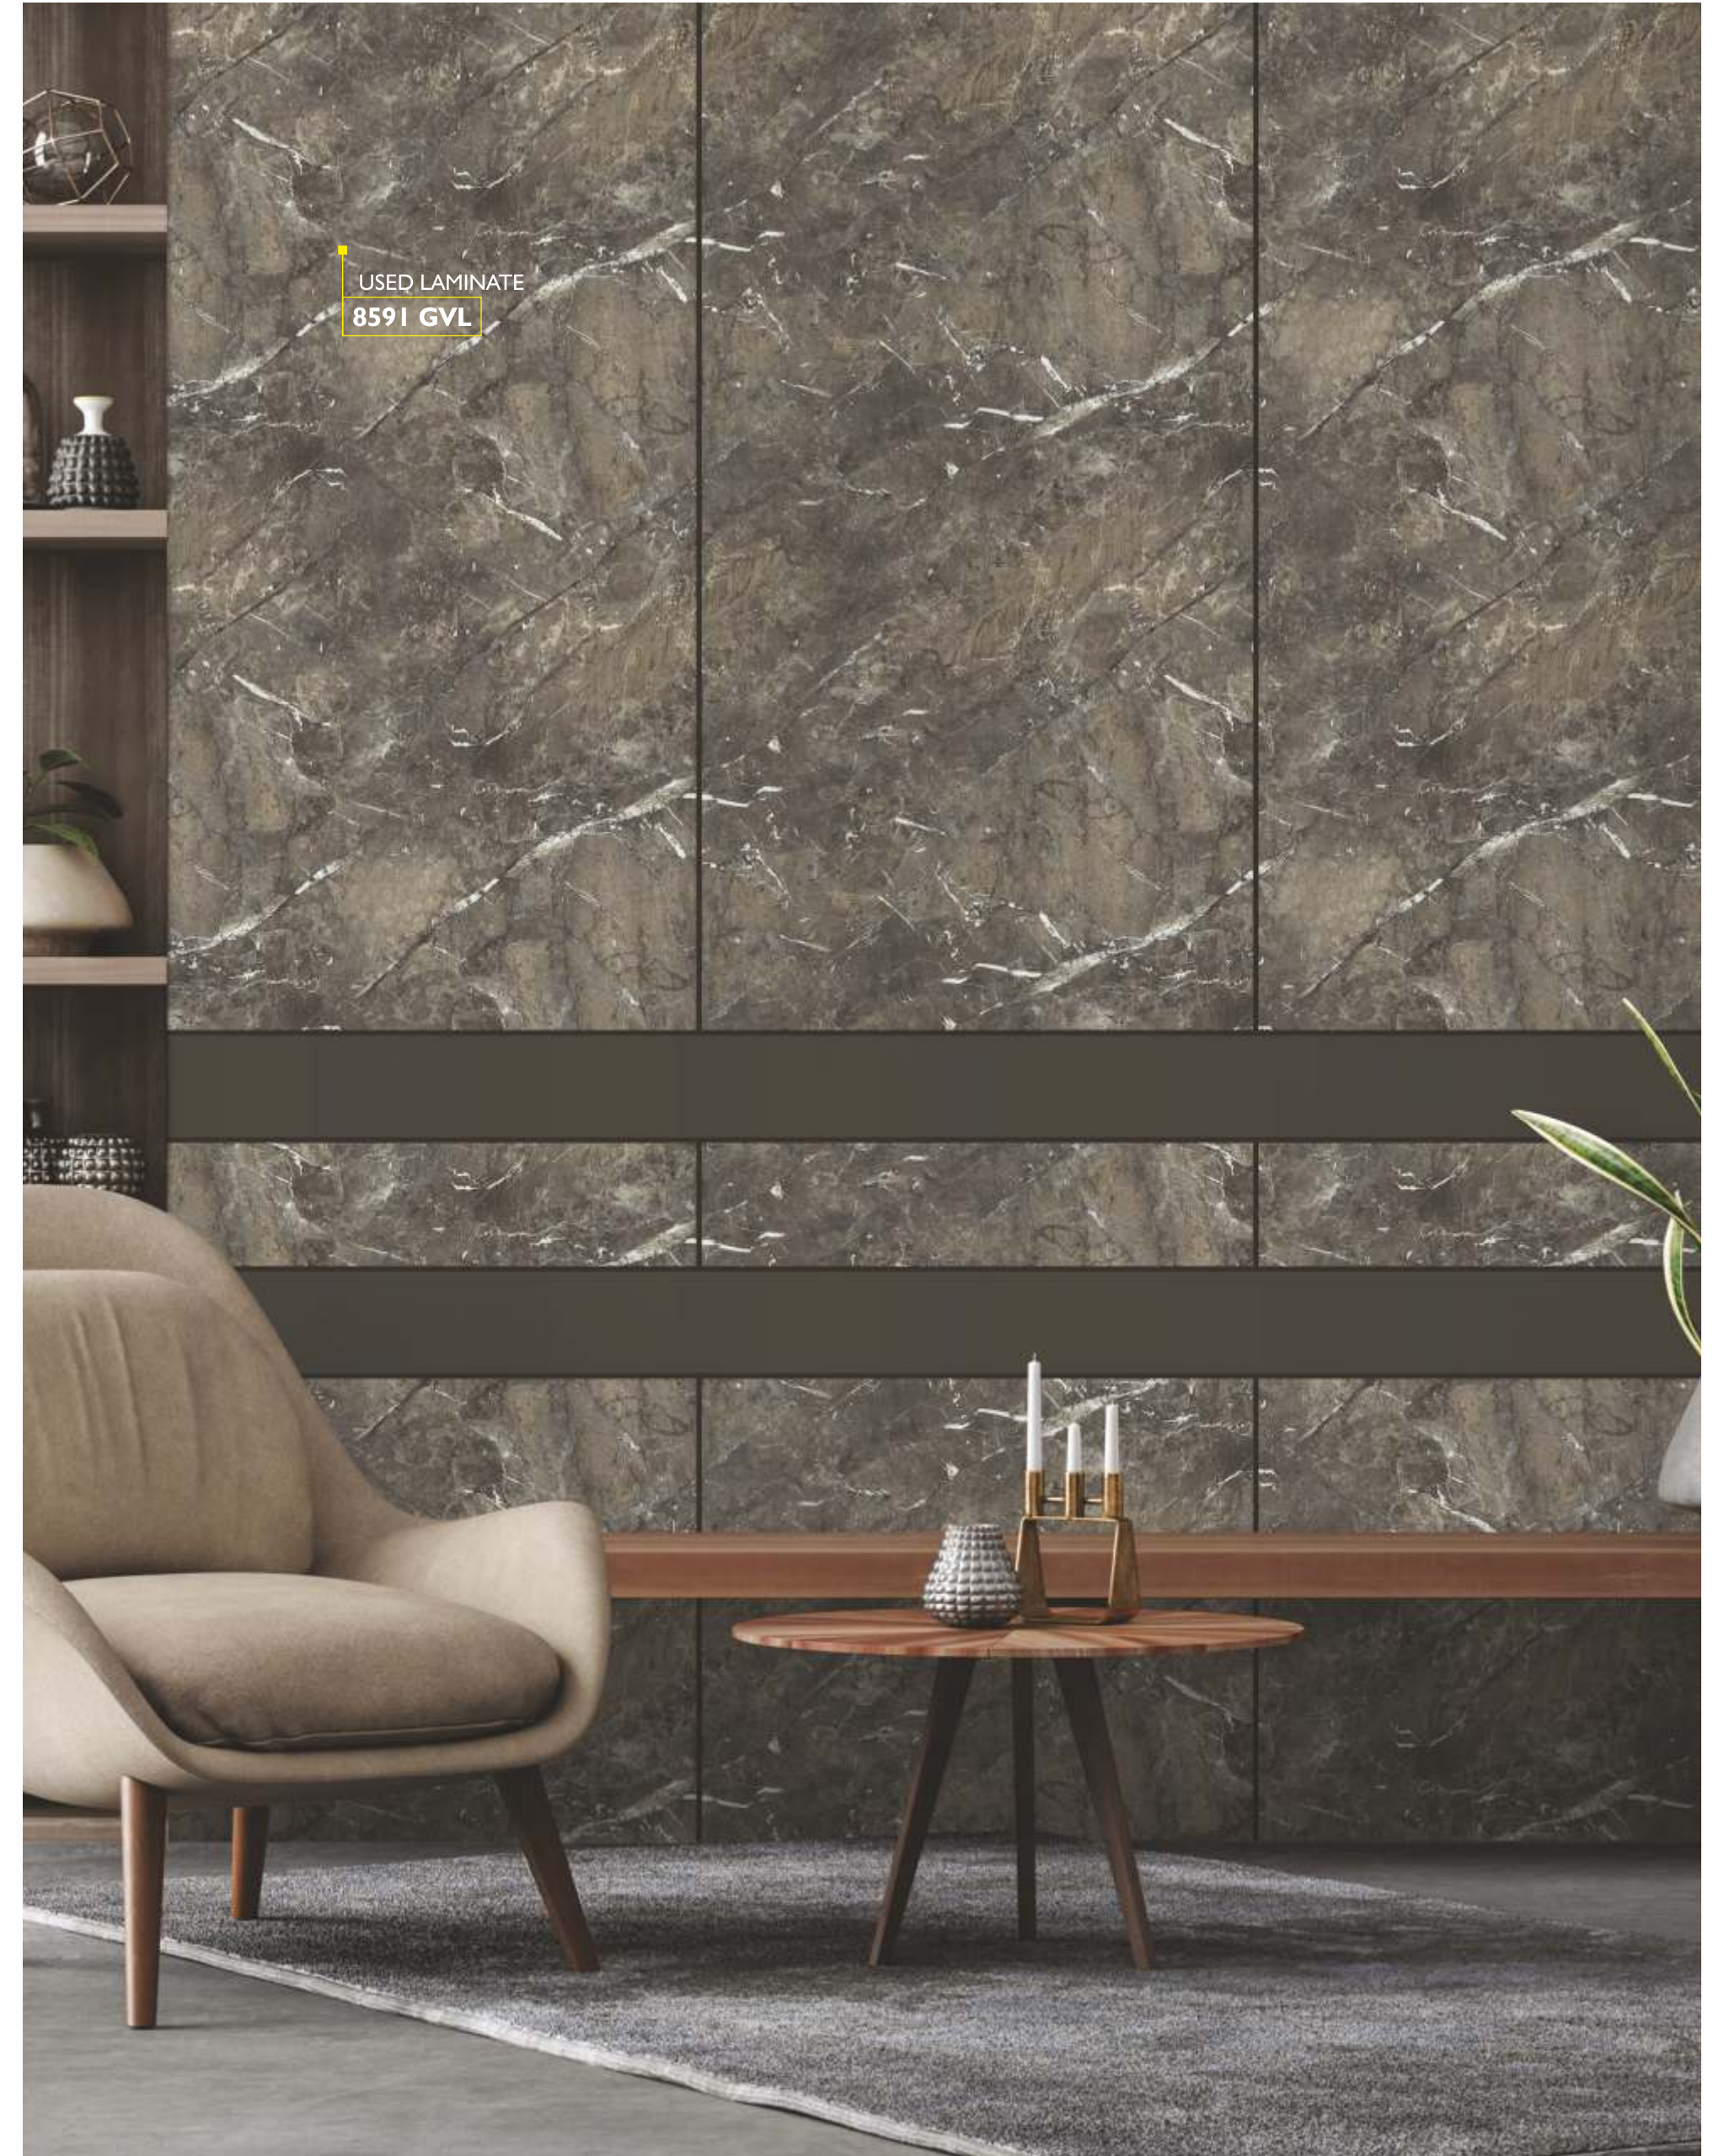

First impressions matter; a well-designed decor can do wonders and will leave people in awe.