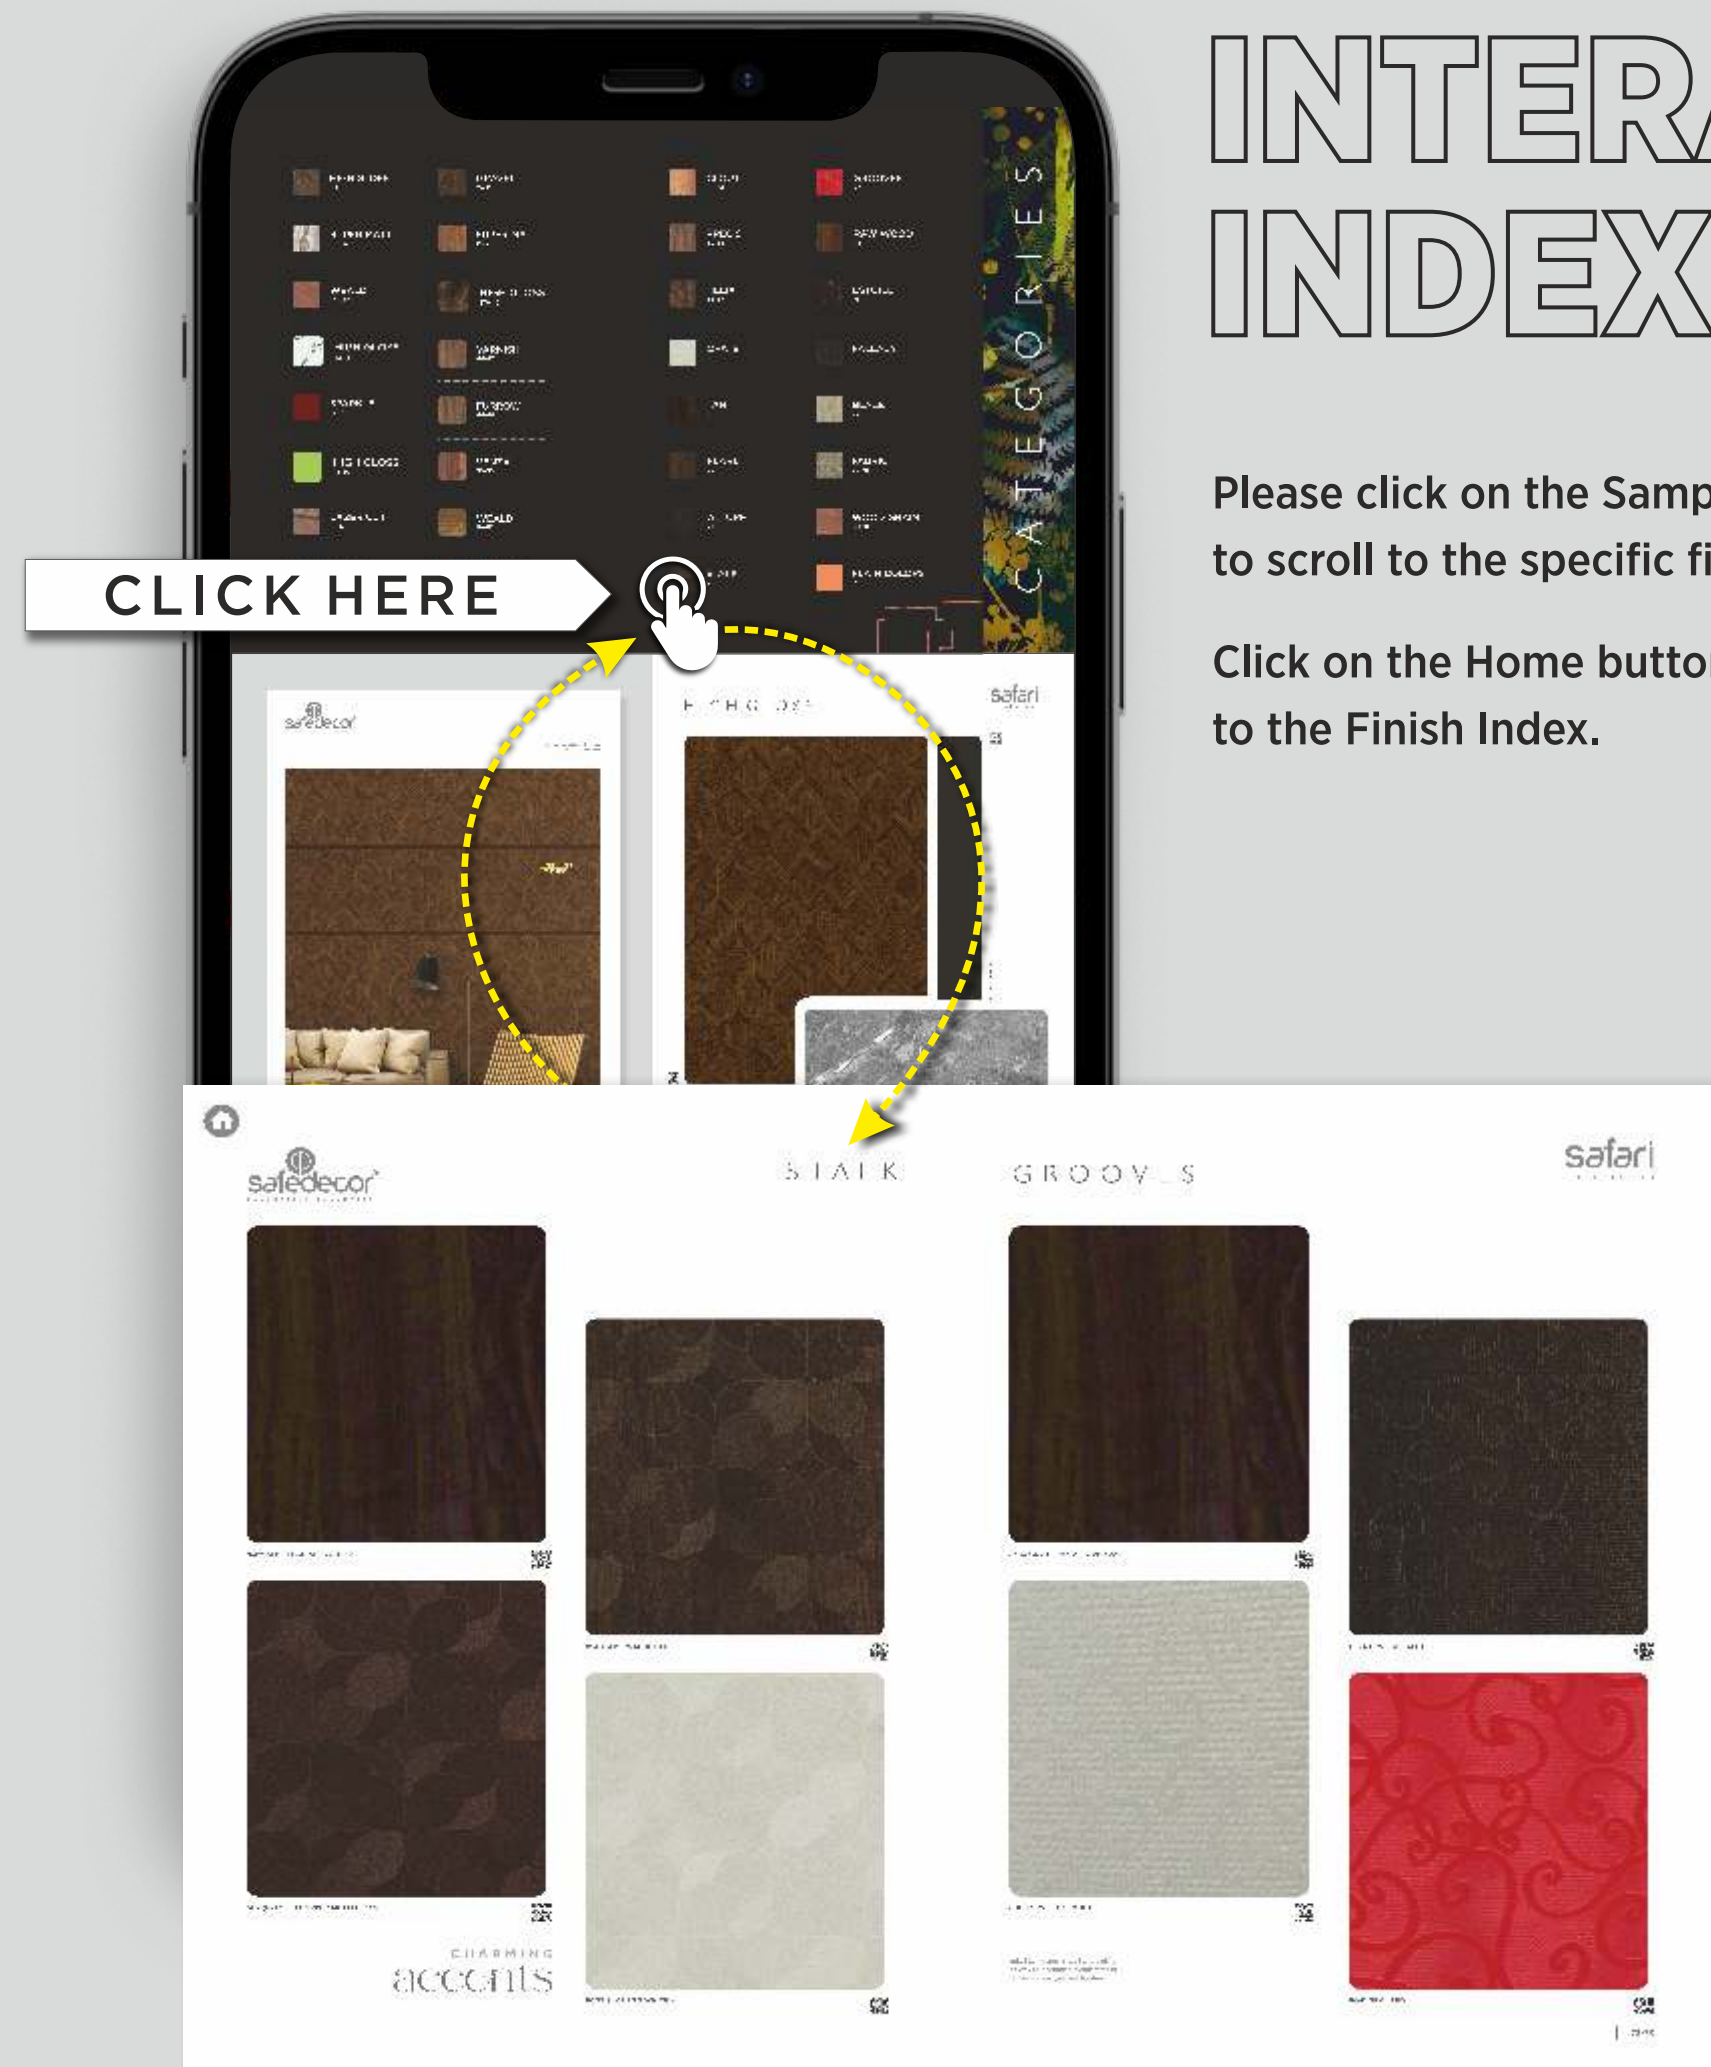

INTERACTIVE INDEX

Please click on the Sample beside the Finish Name to scroll to the specific finish page

Click on the Home button to return back to the Finish Index.

1. Open downloaded e-PDF on any device.
2. Browse through our entire collection right on your fingertips.
3. Like a product or design? Click anywhere on the product to open its dedicated webpage.
4. Here you will find the following details about the Product you chose:
  - [Full Sheet View](#)
  - [Application Preview](#)
  - [Available Textures](#)
  - [Technical Details](#)
  - [Option to send an enquiry](#)
5. You can find the same information about all the products in the PDF by clicking on them.