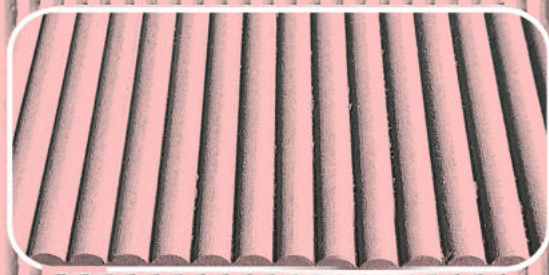

MDF

Fluted Panel

Sterlina Design's MDF premium fluted panels can be used for interior wall and ceilings in hotel, homes, office, hospital, education institutes, club etc. Medium Density Fiberboard (MDF) is an engineered wood product composed of wood fiber extracted from chips and pulped wood waste, formed by glue under immense pressure and heat. When it comes to engineered wood, HDF is a step above MDF and plywood.

458

Size :- 8' x 4'
Thickness :- 8 mm

F
L
U
T
E
D

A Moment of Best Design

459

Size :- 8' x 4'
Thickness :- 8 mm

F
L
U
T
E
D

A Moment of Best Design