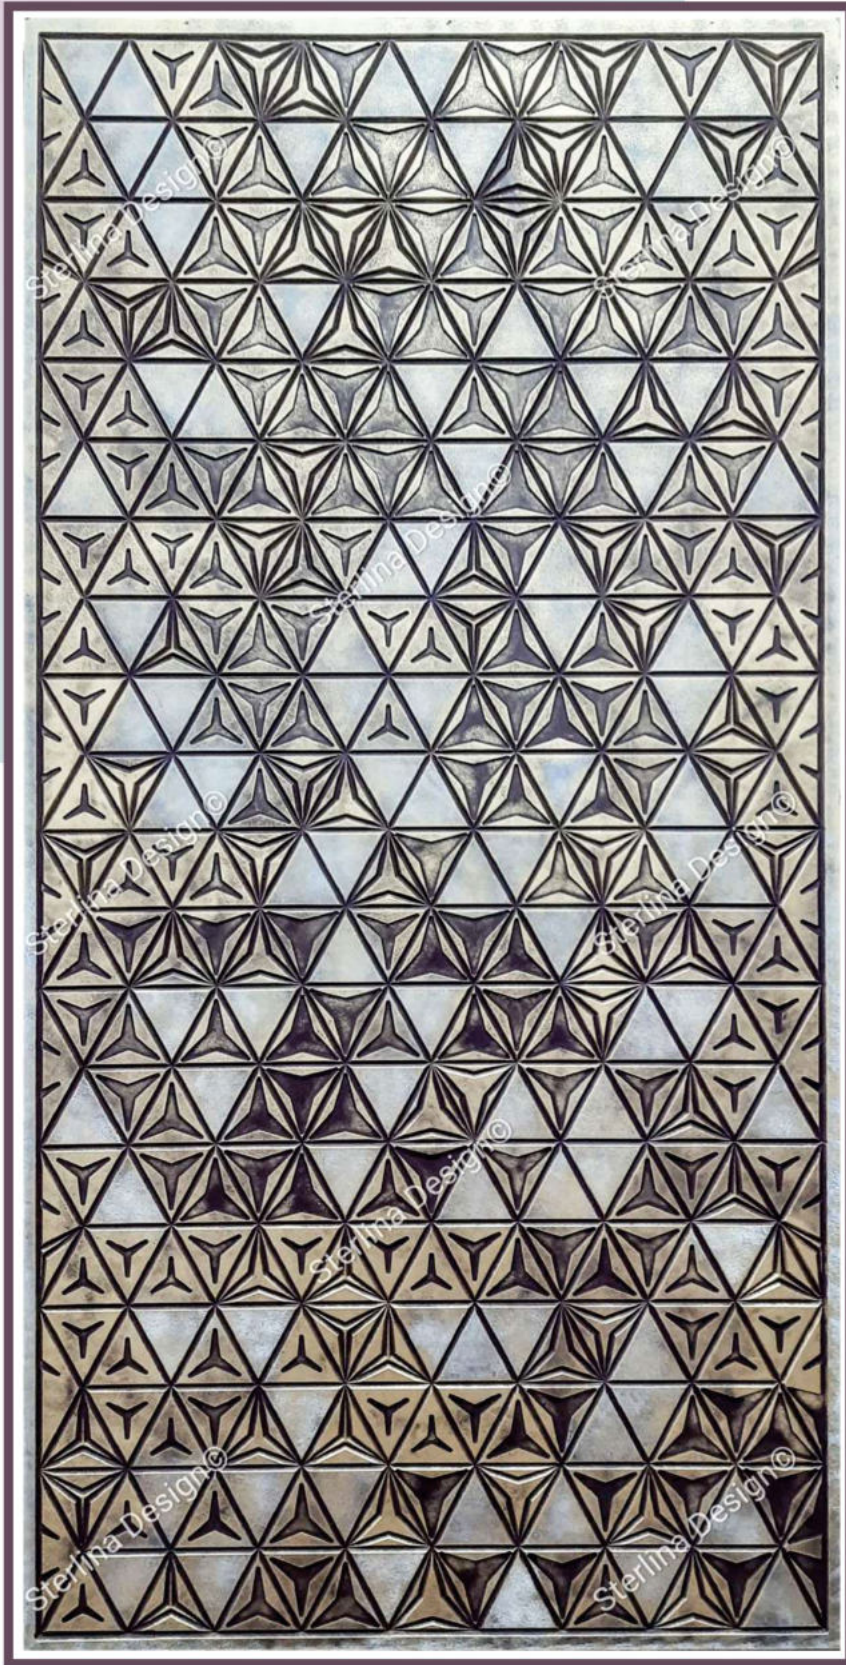

Creative

LIQUID METAL PANELS
D
E
C
O
R
A
T
I
V
A

21007

SIZE : 8' X 4'

THICKNESS : 12 MM

2
1
0
0
7