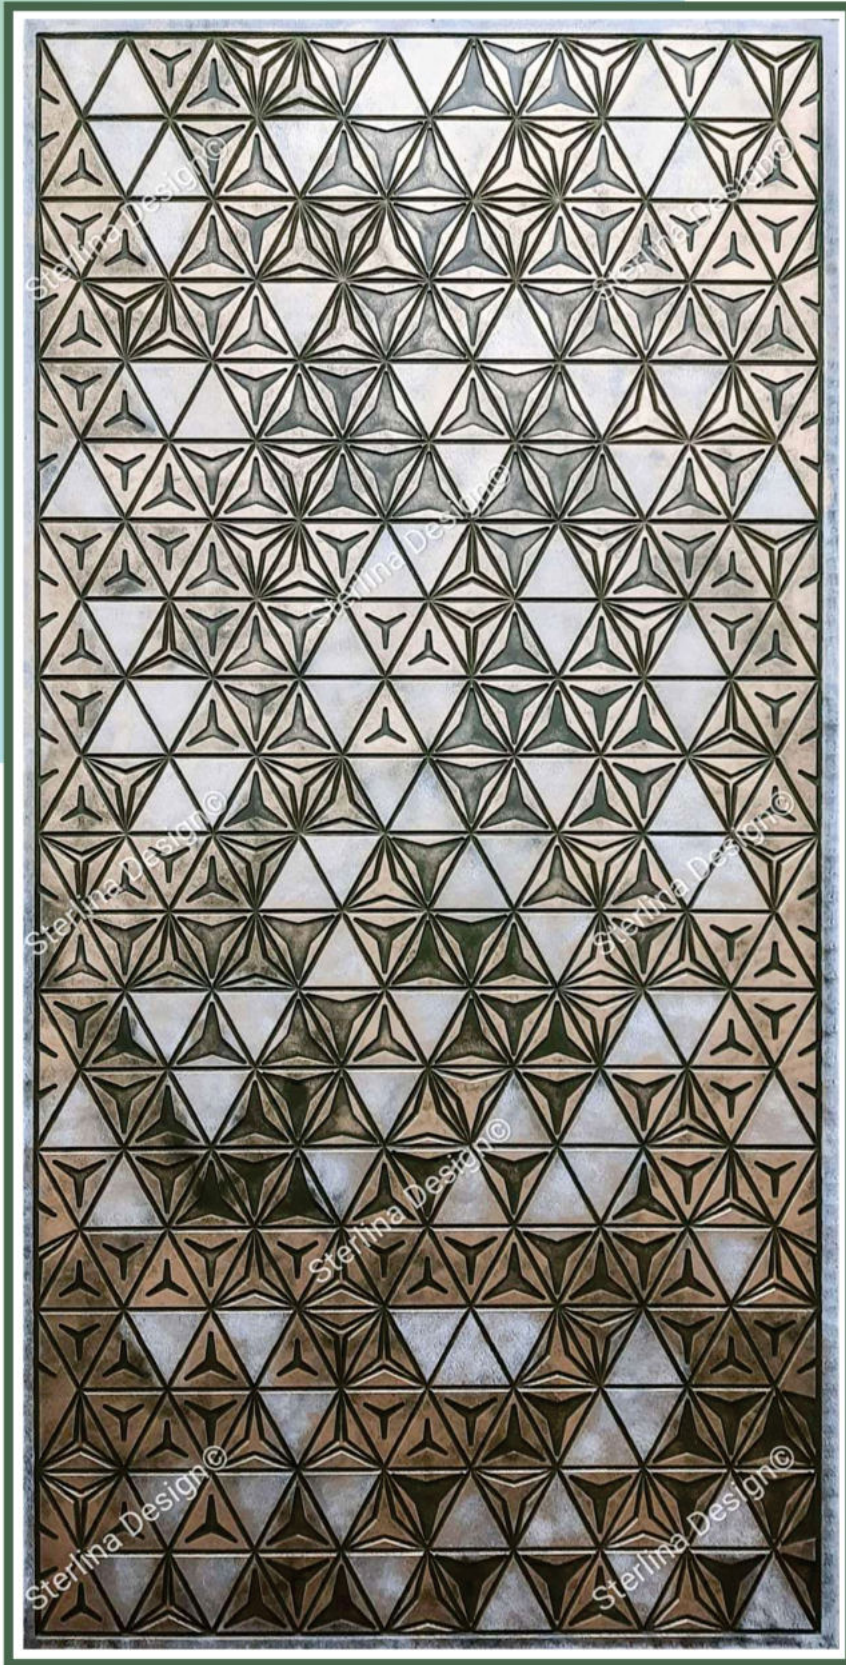

shannon

LIQUID METAL PANELS

STERLINA DESIGN

Shannon by Sterlina Design metallic sheets made in liquid metal and can be used for interior wall and ceilings in hotel, homes, office, hospital, education institutes, club etc. High Density Fiberboard (HDF) is an engineered wood product composed of wood fiber extracted from chips and pulped wood waste, formed by glue under immense pressure and heat. When it comes to engineered wood, HDF is a step above MDF and plywood.

LIQUID METAL PANELS
D
E
C
O
R
A
T
I
V
A

21007

SIZE : 8' X 4'

THICKNESS : 12 MM

2
1
0
0
7

Creative

LIQUID METAL PANELS
DECORATIVA

21008