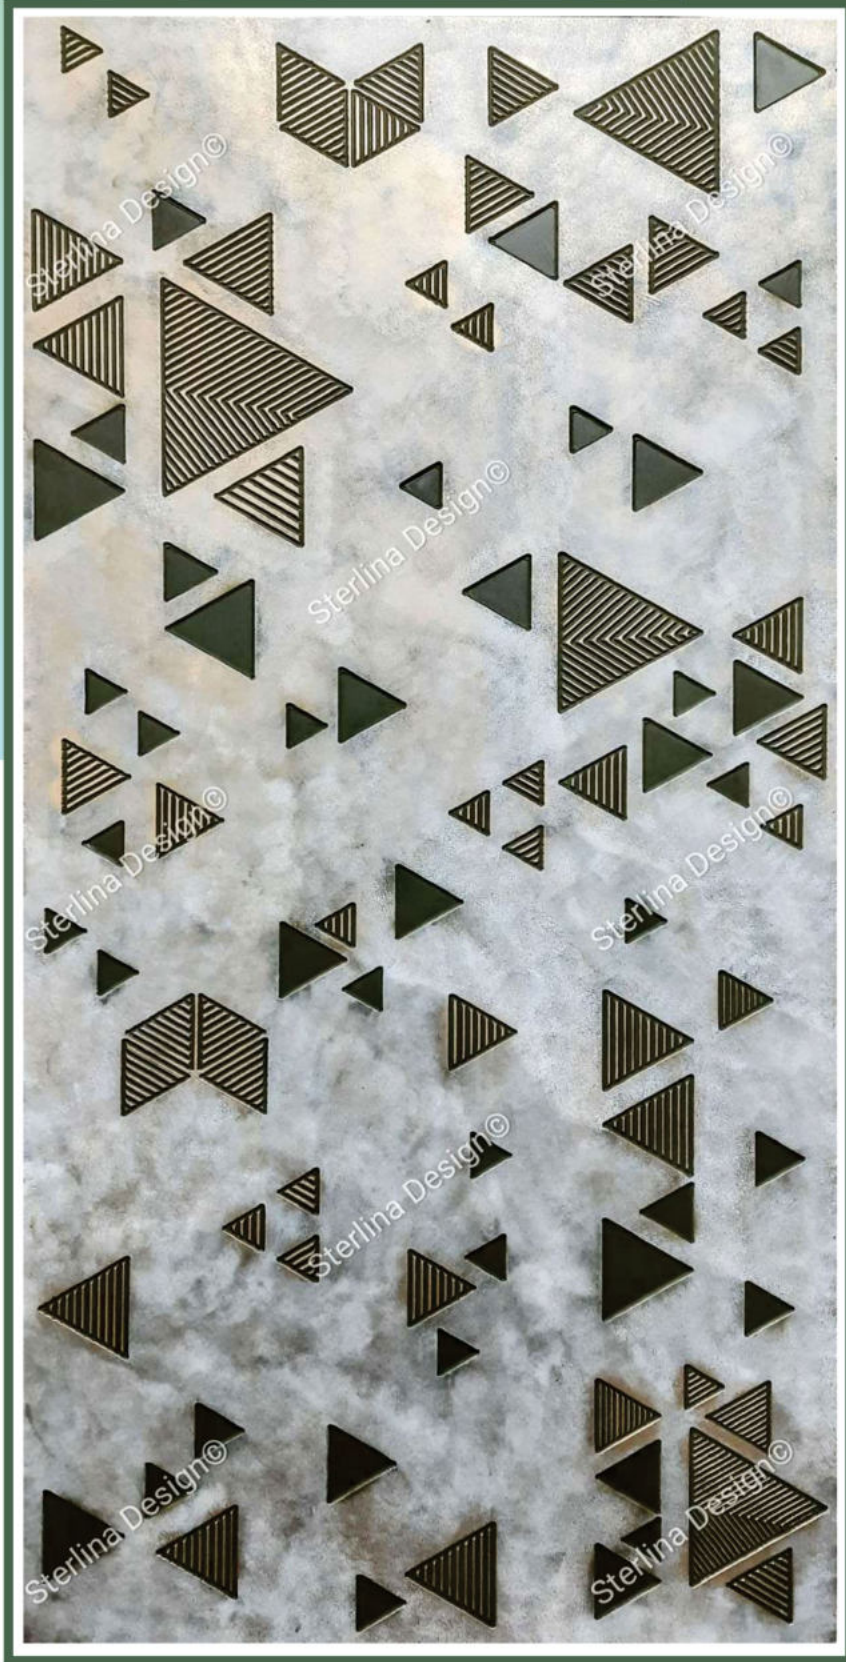

Creative

LIQUID METAL PANELS
DECORATIVA

21011

SIZE : 8' X 4'
THICKNESS : 12 MM

21011