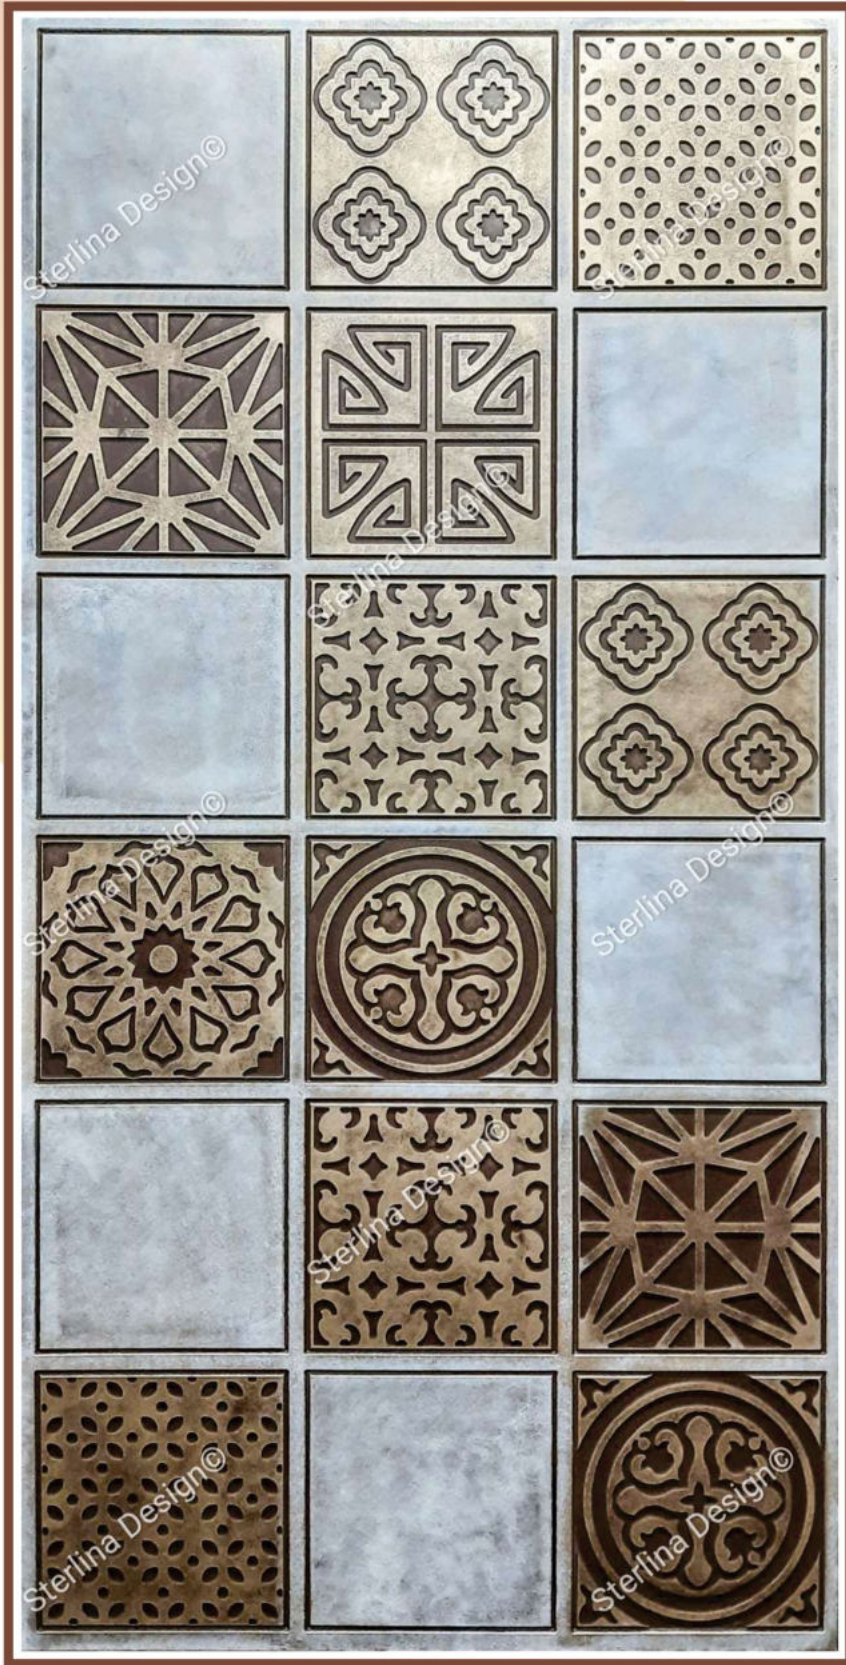

Creative

LIQUID METAL PANELS
DECORATIVE

21006

SIZE : 8' X 4'

THICKNESS : 12 MM

21006