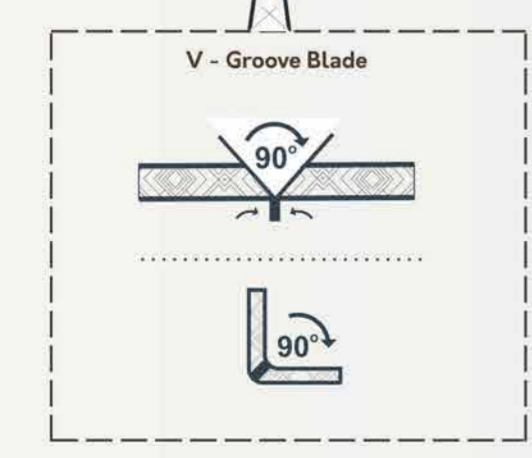

Step-05

➤ And the laminate sheet is ready to use on any surface you wish now.