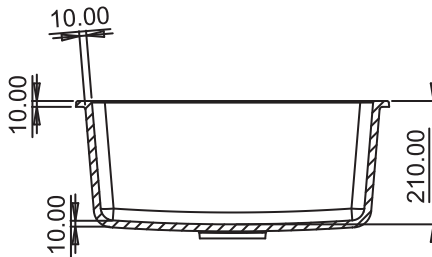

DIMENSIONS

NEKSTONE®
LUXURY IN SIMPLICITY