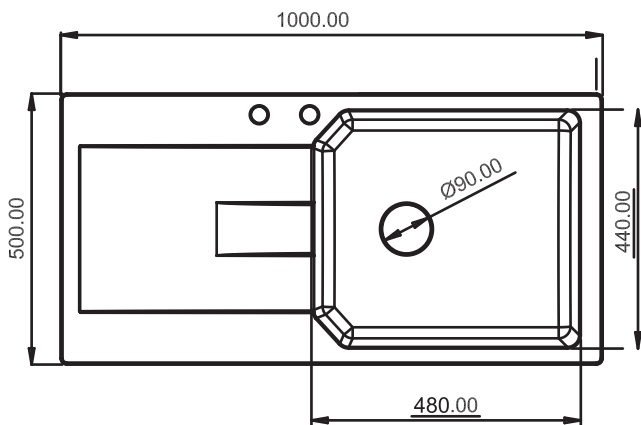

DIMENSIONS

NEKSTONE®
LUXURY IN SIMPLICITY