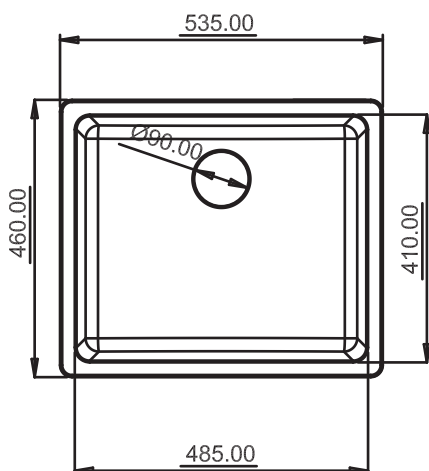

DIMENSIONS

NEKSTONE®
LUXURY IN SIMPLICITY