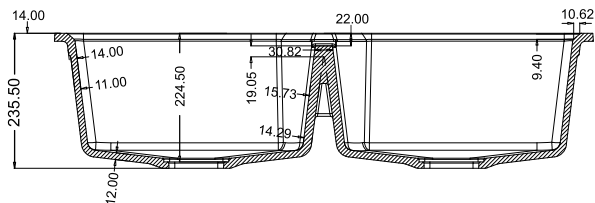

## DIMENSIONS

# AMAZON

TOP VIEW

SIZE: 18" x 37"  
 WEIGHT: 22.00kg.(Aprx.)

MRP:  
 GRANITE: ₹15800/-  
 METALLIC: ₹17200/-