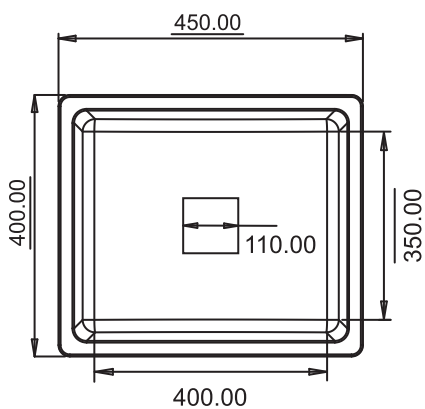

DIMENSIONS

NEKSTONE®
LUXURY IN SIMPLICITY