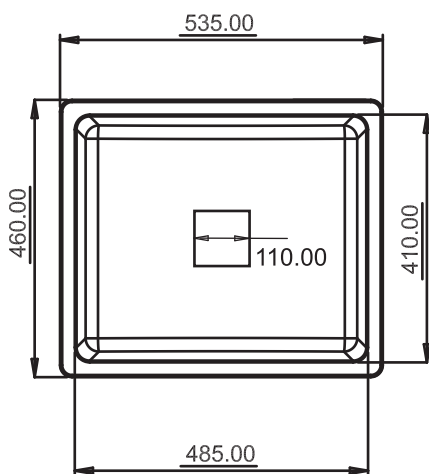

## SOLO-S2

TOP VIEW

SIZE: 21"x18"  
WEIGHT: 11.50kg.(Aprx.)

MRP:  
GRANITE: ₹ 6250/-  
METALLIC: ₹ 7550/-

DIMENSIONS

**NEKSTONE**<sup>®</sup>  
LUXURY IN SIMPLICITY

Every stone in the home should shout out your taste

## DIMENSIONS