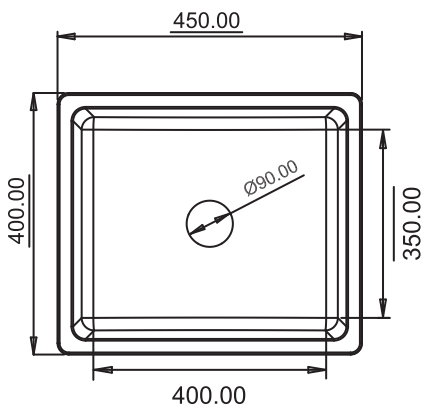

DIMENSIONS

NEKSTONE®
LUXURY IN SIMPLICITY