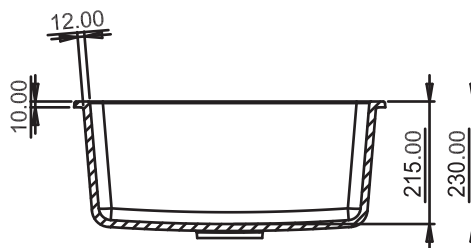

## SOLO-S1

TOP VIEW

SIZE: 21"x18"  
WEIGHT: 11.50kg.(Aprx.)

MRP:

GRANITE: ₹6250/-  
METALLIC: ₹7550/-

### DIMENSIONS

**NEKSTONE**<sup>®</sup>  
LUXURY IN SIMPLICITY

## SOLO-S2

TOP VIEW

SIZE: 21"x18"  
WEIGHT: 11.50kg.(Aprx.)

MRP:  
GRANITE: ₹ 6250/-  
METALLIC: ₹ 7550/-

DIMENSIONS

**NEKSTONE**<sup>®</sup>  
LUXURY IN SIMPLICITY

Every stone in the home should shout out your taste