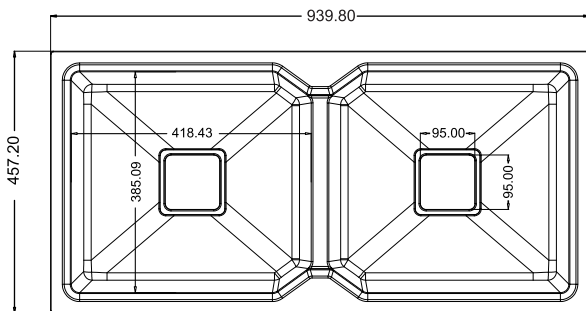

## DIMENSIONS

# AMAZON

TOP VIEW

SIZE: 18" x 37"  
 WEIGHT: 22.00kg.(Aprx.)

MRP:  
 GRANITE: ₹15800/-  
 METALLIC: ₹17200/-