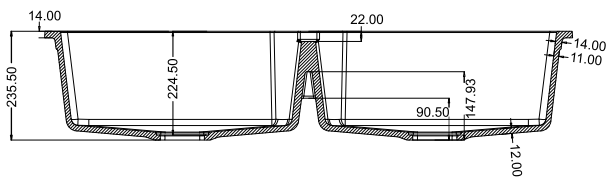

## DIMENSIONS

# BOSS

TOP VIEW

SIZE: 20" x 45"  
WEIGHT: 30.50kg.(Aprx.)

MRP:  
GRANITE: ₹ 22400/-  
METALLIC: ₹ 24600/-