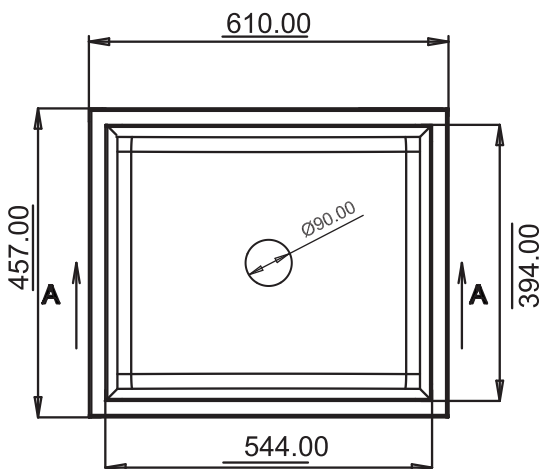

## VEGA V3

TOP VIEW

SIZE: 24"x18"  
WEIGHT: 12.3kg.(Aprx.)

MRP:  
GRANITE: ₹ 6550/-  
METALLIC: ₹ 8050/-

DIMENSIONS

**NEKSTONE**<sup>®</sup>  
LUXURY IN SIMPLICITY

# ARIEL A1

TOP VIEW

SIZE: 39"x19.5"  
WEIGHT: 18.3kg.(Aprx.)

MRP:  
GRANITE: ₹11225/-  
METALLIC: ₹13575/-

## DIMENSIONS