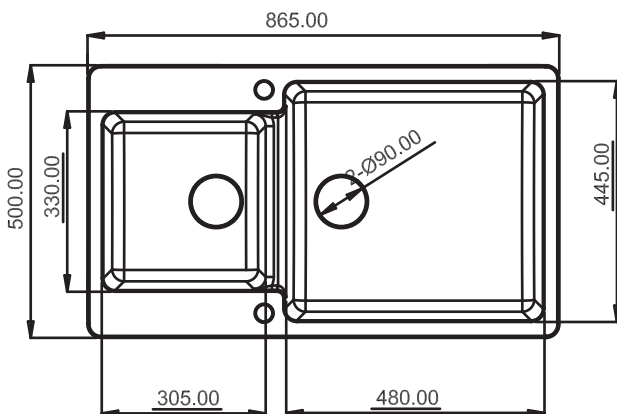

## EROS-E1

TOP VIEW

SIZE: 34"x19.5"  
WEIGHT: 22kg.(Aprx.)

MRP:

GRANITE: ₹11850/-  
METALLIC: ₹14150/-

DIMENSIONS

**NEKSTONE**<sup>®</sup>  
LUXURY IN SIMPLICITY

## DIMENSIONS