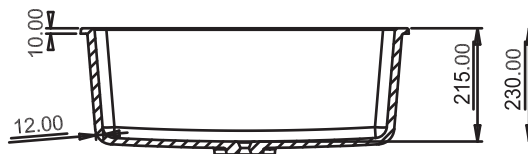

## SOLO-S2

TOP VIEW

SIZE: 21"x18"  
WEIGHT: 11.50kg.(Aprx.)

MRP:  
GRANITE: ₹ 6250/-  
METALLIC: ₹ 7550/-

DIMENSIONS

**NEKSTONE**<sup>®</sup>  
LUXURY IN SIMPLICITY

Every stone in the home should shout out your taste

## VEGA V2

TOP VIEW

SIZE: 24"x18"  
WEIGHT: 11.9 kg.(Aprx.)

MRP:

GRANITE: ₹ 6700/-  
METALLIC: ₹ 8210/-

DIMENSIONS

**NEKSTONE**<sup>®</sup>  
LUXURY IN SIMPLICITY