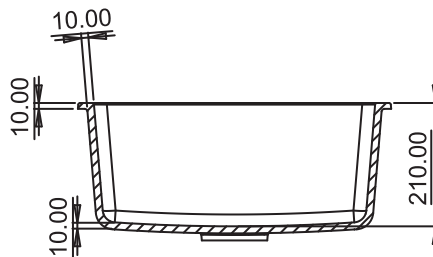

DIMENSIONS

NEKSTONE®
LUXURY IN SIMPLICITY