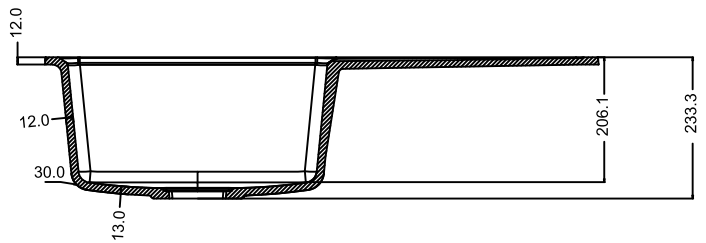

## EROS-E1

TOP VIEW

SIZE: 34"x19.5"  
WEIGHT: 22kg.(Aprx.)

MRP:

GRANITE: ₹11850/-  
METALLIC: ₹14150/-

DIMENSIONS

**NEKSTONE**<sup>®</sup>  
LUXURY IN SIMPLICITY

# RUGA

TOP VIEW

SIZE: 18"x36"  
WEIGHT: 18.50kg.(Aprx.)

MRP:  
GRANITE: ₹11400/-  
METALLIC: ₹13600/-

## DIMENSIONS

# BOSS

TOP VIEW

SIZE: 20" x 45"  
WEIGHT: 30.50kg.(Aprx.)

MRP:  
GRANITE: ₹ 22400/-  
METALLIC: ₹ 24600/-