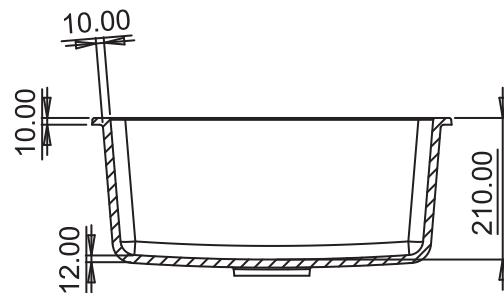

## VEGA V3

TOP VIEW

SIZE: 24"x18"  
WEIGHT: 12.3kg.(Aprx.)

MRP:  
GRANITE: ₹ 6550/-  
METALLIC: ₹ 8050/-

DIMENSIONS

**NEKSTONE**<sup>®</sup>  
LUXURY IN SIMPLICITY

# ARIEL A1

TOP VIEW

SIZE: 39"x19.5"  
WEIGHT: 18.3kg.(Aprx.)

MRP:  
GRANITE: ₹11225/-  
METALLIC: ₹13575/-