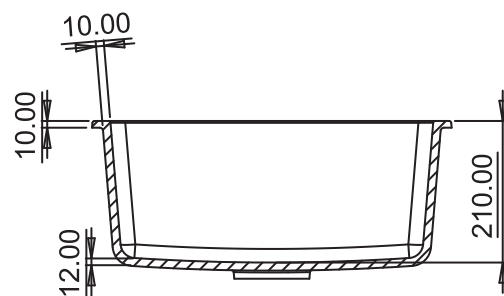

## SOLO-S2

TOP VIEW

SIZE: 21"x18"  
WEIGHT: 11.50kg.(Aprx.)

MRP:  
GRANITE: ₹ 6250/-  
METALLIC: ₹ 7550/-

DIMENSIONS

**NEKSTONE**<sup>®</sup>  
LUXURY IN SIMPLICITY

Every stone in the home should shout out your taste

## VEGA V2

TOP VIEW

SIZE: 24"x18"  
WEIGHT: 11.9 kg.(Aprx.)

MRP:

GRANITE: ₹ 6700/-  
METALLIC: ₹ 8210/-

DIMENSIONS

**NEKSTONE**<sup>®</sup>  
LUXURY IN SIMPLICITY

## VEGA V3

TOP VIEW

SIZE: 24"x18"  
WEIGHT: 12.3kg.(Aprx.)

MRP:  
GRANITE: ₹ 6550/-  
METALLIC: ₹ 8050/-

DIMENSIONS

**NEKSTONE**<sup>®</sup>  
LUXURY IN SIMPLICITY

# ARIEL A1

TOP VIEW

SIZE: 39"x19.5"  
WEIGHT: 18.3kg.(Aprx.)

MRP:  
GRANITE: ₹11225/-  
METALLIC: ₹13575/-