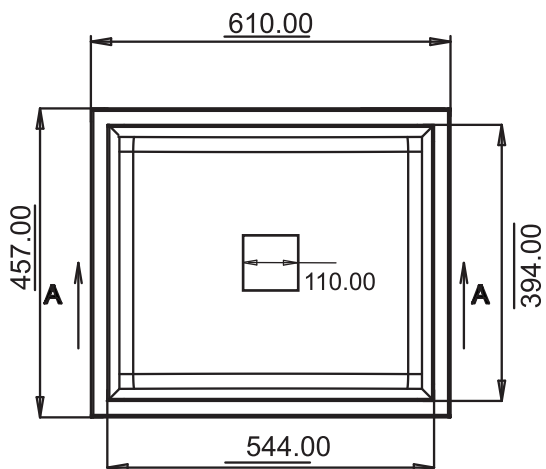

## VEGA V2

TOP VIEW

SIZE: 24"x18"  
WEIGHT: 11.9 kg.(Aprx.)

MRP:

GRANITE: ₹ 6700/-  
METALLIC: ₹ 8210/-

DIMENSIONS

**NEKSTONE**<sup>®</sup>  
LUXURY IN SIMPLICITY

## VEGA V3

TOP VIEW

SIZE: 24"x18"  
WEIGHT: 12.3kg.(Aprx.)

MRP:  
GRANITE: ₹ 6550/-  
METALLIC: ₹ 8050/-

DIMENSIONS

**NEKSTONE**<sup>®</sup>  
LUXURY IN SIMPLICITY

## DIMENSIONS