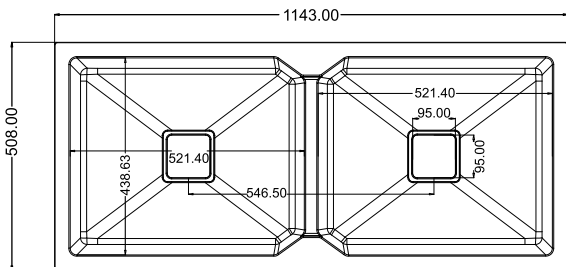

## DIMENSIONS

# BOSS

TOP VIEW

SIZE: 20" x 45"  
WEIGHT: 30.50kg.(Aprx.)

MRP:  
GRANITE: ₹ 22400/-  
METALLIC: ₹ 24600/-