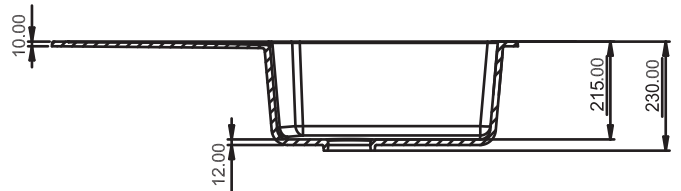

DIMENSIONS

NEKSTONE®
LUXURY IN SIMPLICITY