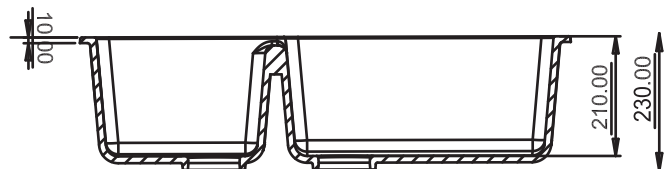

## EROS-E1

TOP VIEW

SIZE: 34"x19.5"  
WEIGHT: 22kg.(Aprx.)

MRP:

GRANITE: ₹11850/-  
METALLIC: ₹14150/-

DIMENSIONS

**NEKSTONE**<sup>®</sup>  
LUXURY IN SIMPLICITY

## DIMENSIONS