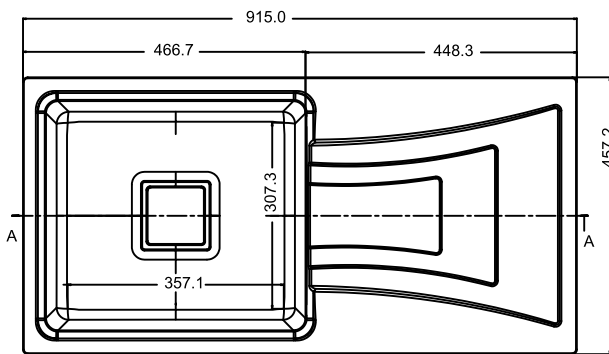

## EROS-E1

TOP VIEW

SIZE: 34"x19.5"  
WEIGHT: 22kg.(Aprx.)

MRP:

GRANITE: ₹11850/-  
METALLIC: ₹14150/-

DIMENSIONS

**NEKSTONE**<sup>®</sup>  
LUXURY IN SIMPLICITY

# RUGA

TOP VIEW

SIZE: 18"x36"  
WEIGHT: 18.50kg.(Aprx.)

MRP:  
GRANITE: ₹11400/-  
METALLIC: ₹13600/-

## DIMENSIONS