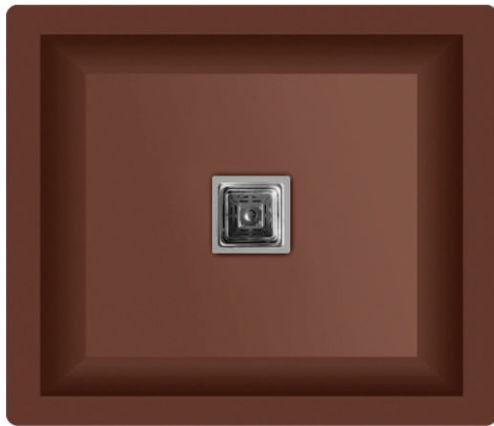

## GT-1

TOP VIEW

SIZE: 16"x18"  
WEIGHT: 8kg.(Aprx.)

MRP:

GRANITE: ₹ 5390/-  
METALLIC: ₹ 6495/-