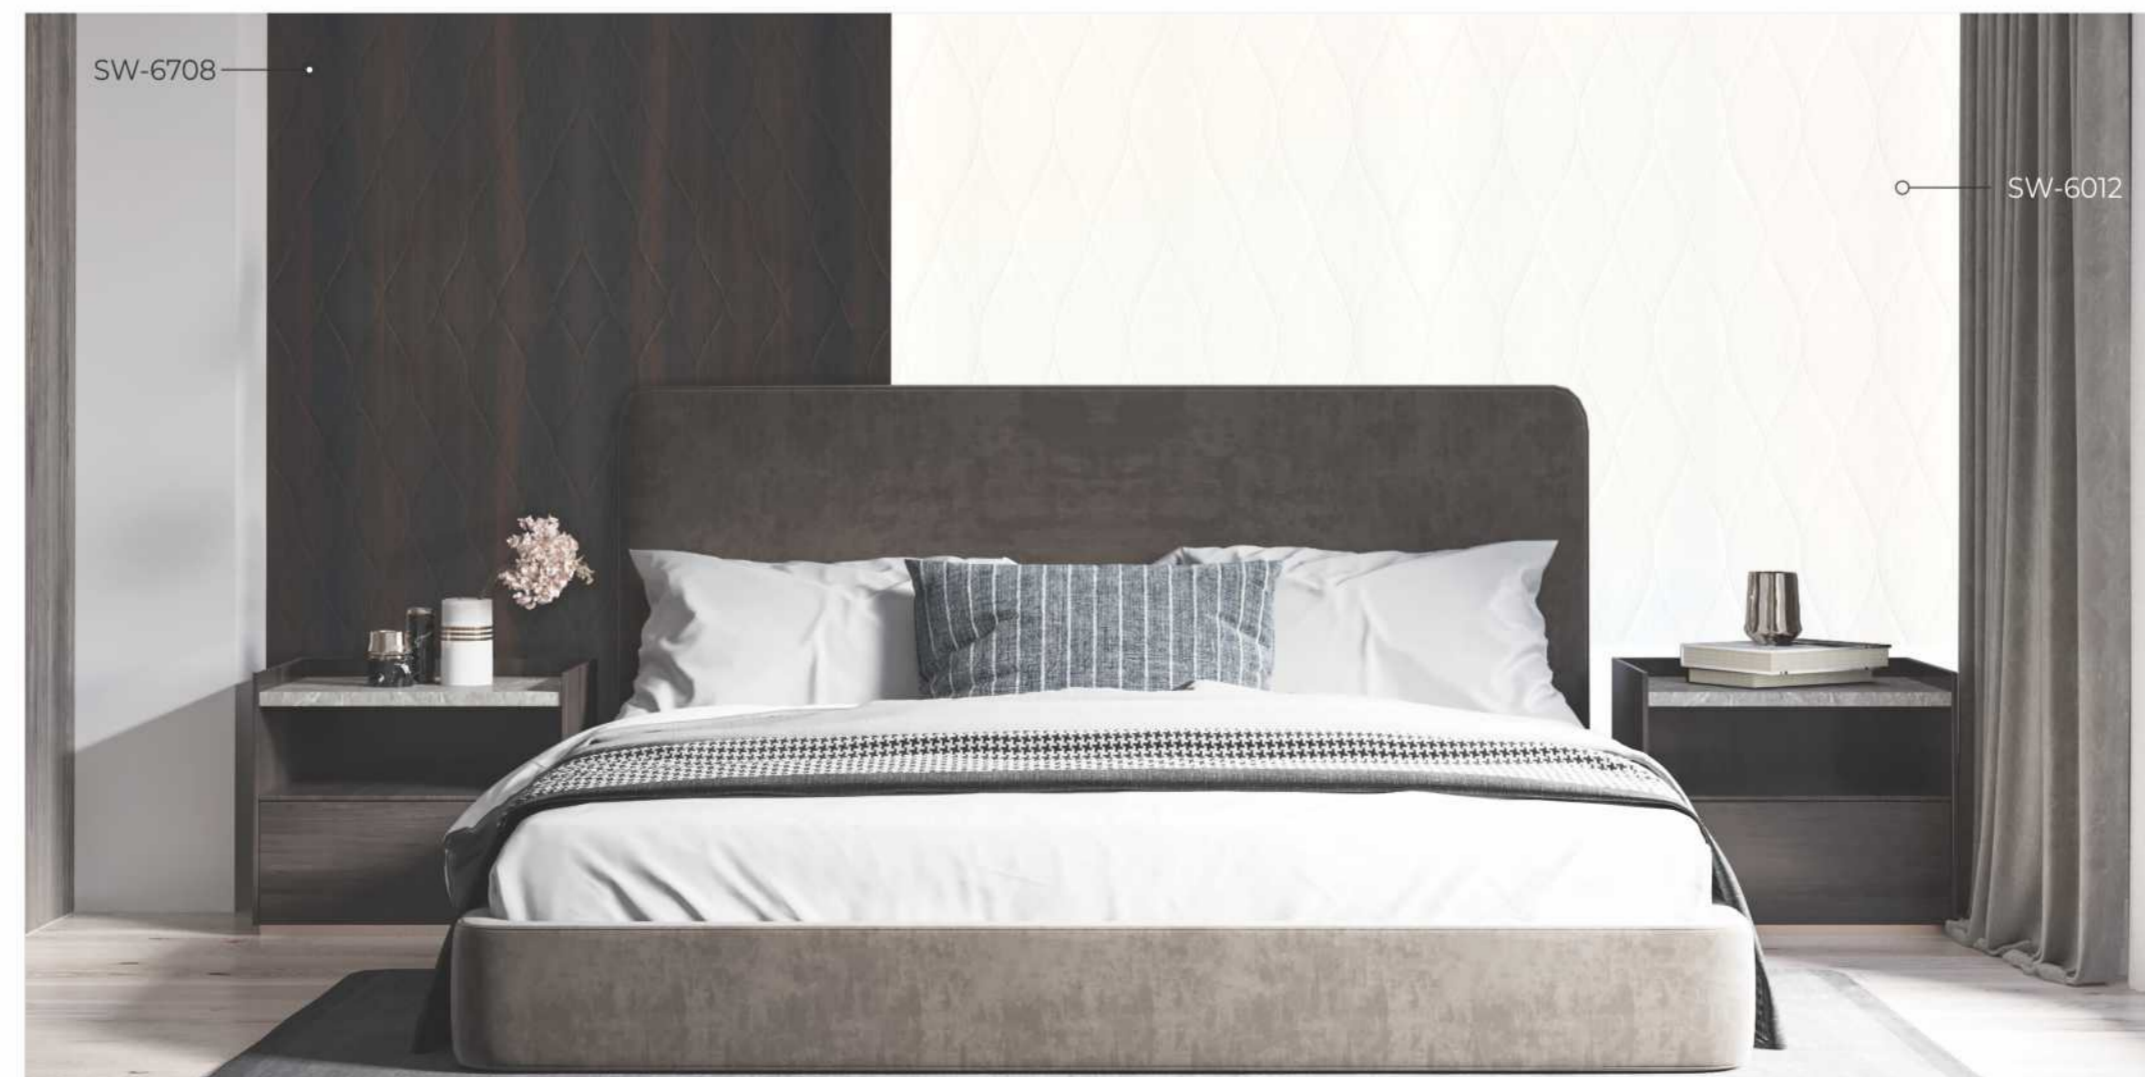

OFF WHITE | SW 6012

TEXAS OAK WALNUT | SW 6794

Just Design with it!

63 SAND WAVES

PG

Just Design with it!

19 SAND WAVES

PG