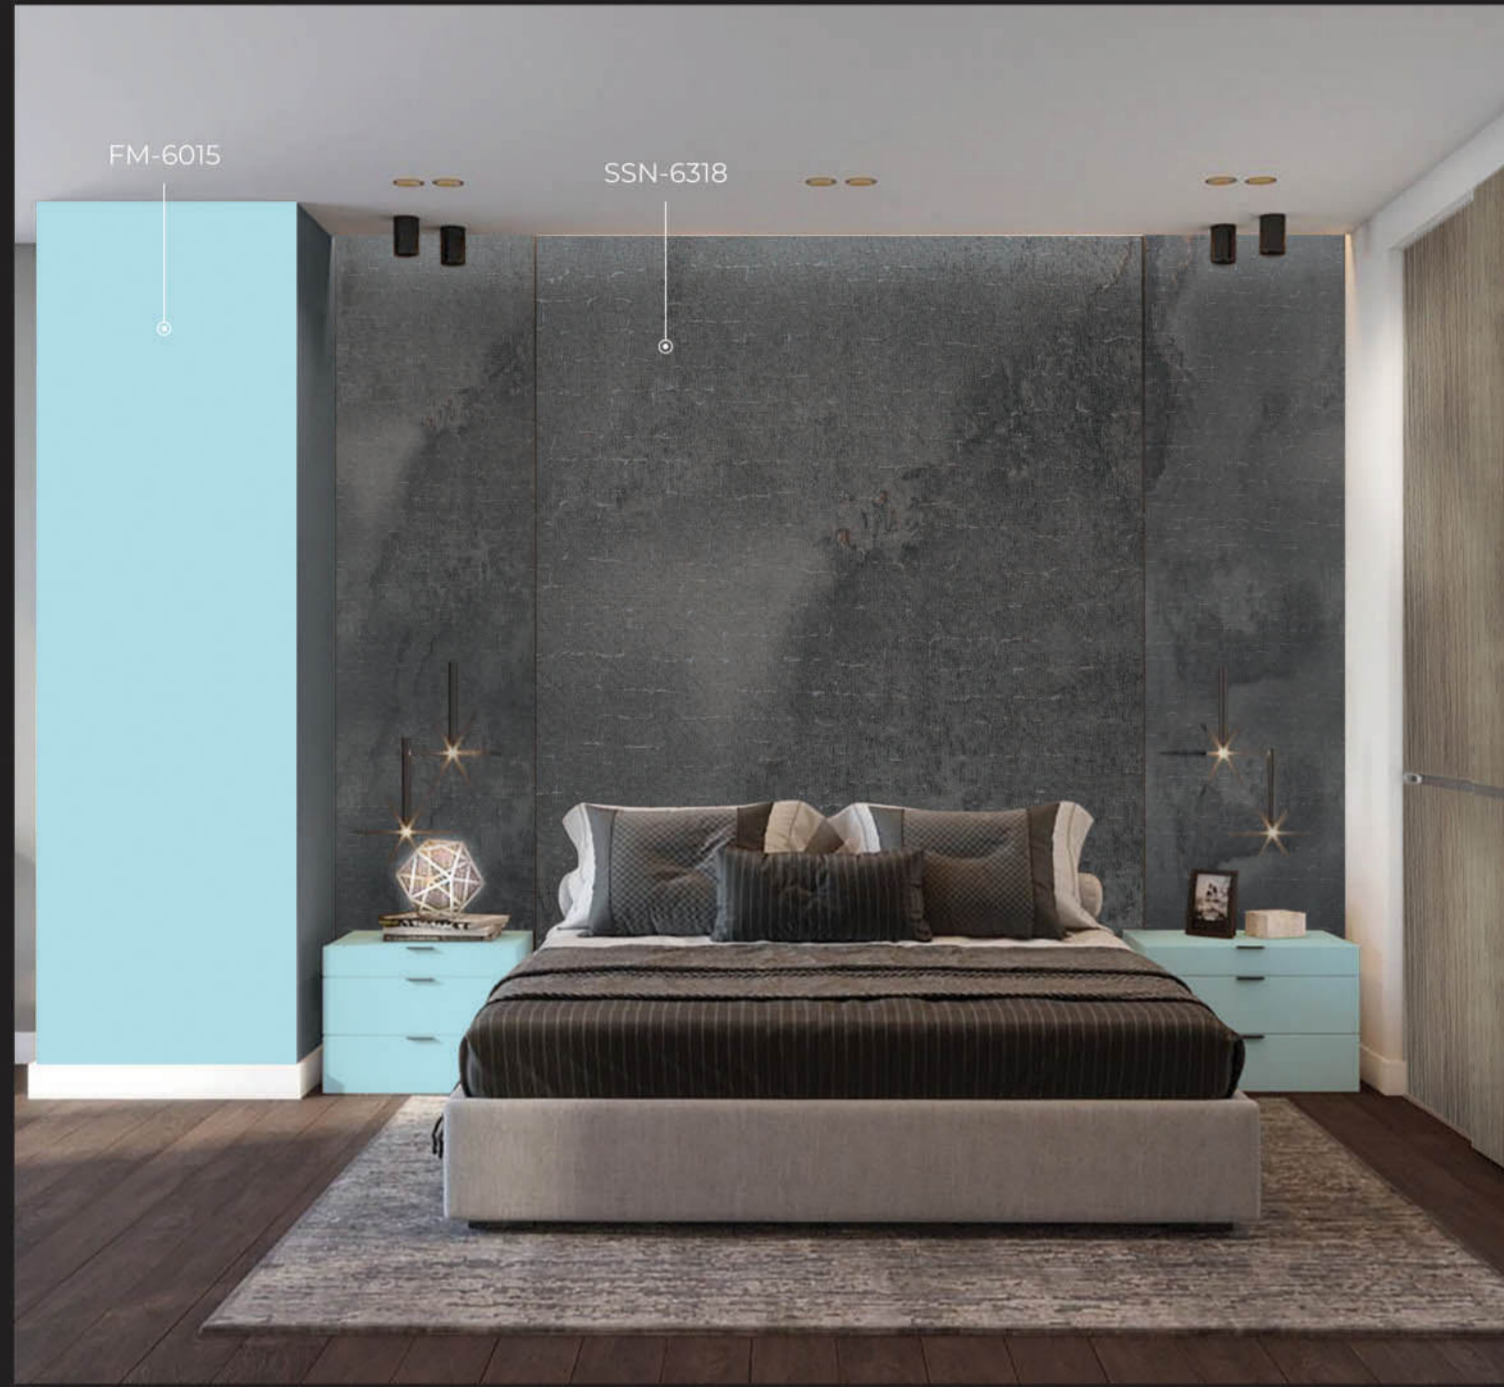

FM-611

SSN-6319

SSN-6319

FM-611

sanish Signature

Specially designed
& conceptualized
by Sanish creative
team for your dream interior

100x260mm

SANISH SIGNATURE | UC 6318