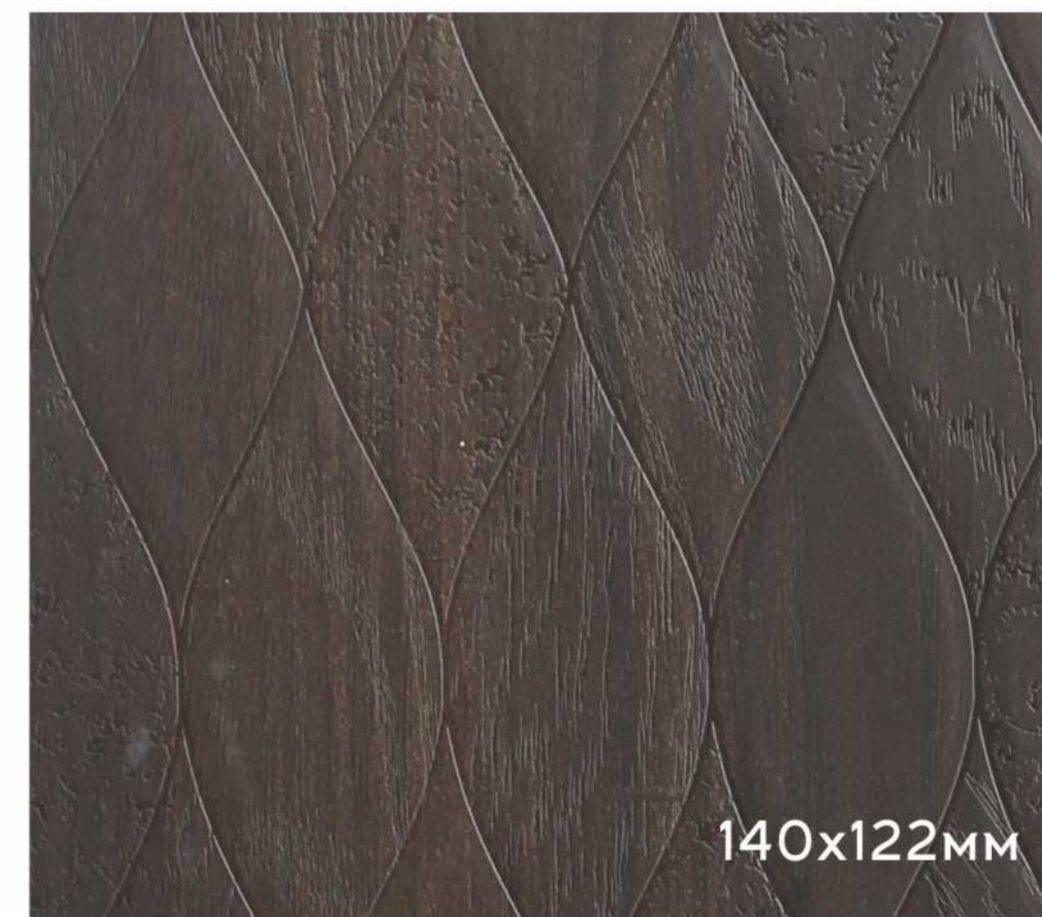

LARCH WOOD DARK | SW 6708

100x260mm

OFF WHITE | SW 6012

140x122mm

COACH WOOD | SW 6964

140x122mm

TEXAS OAK WALNUT | SW 6794

150x370mm