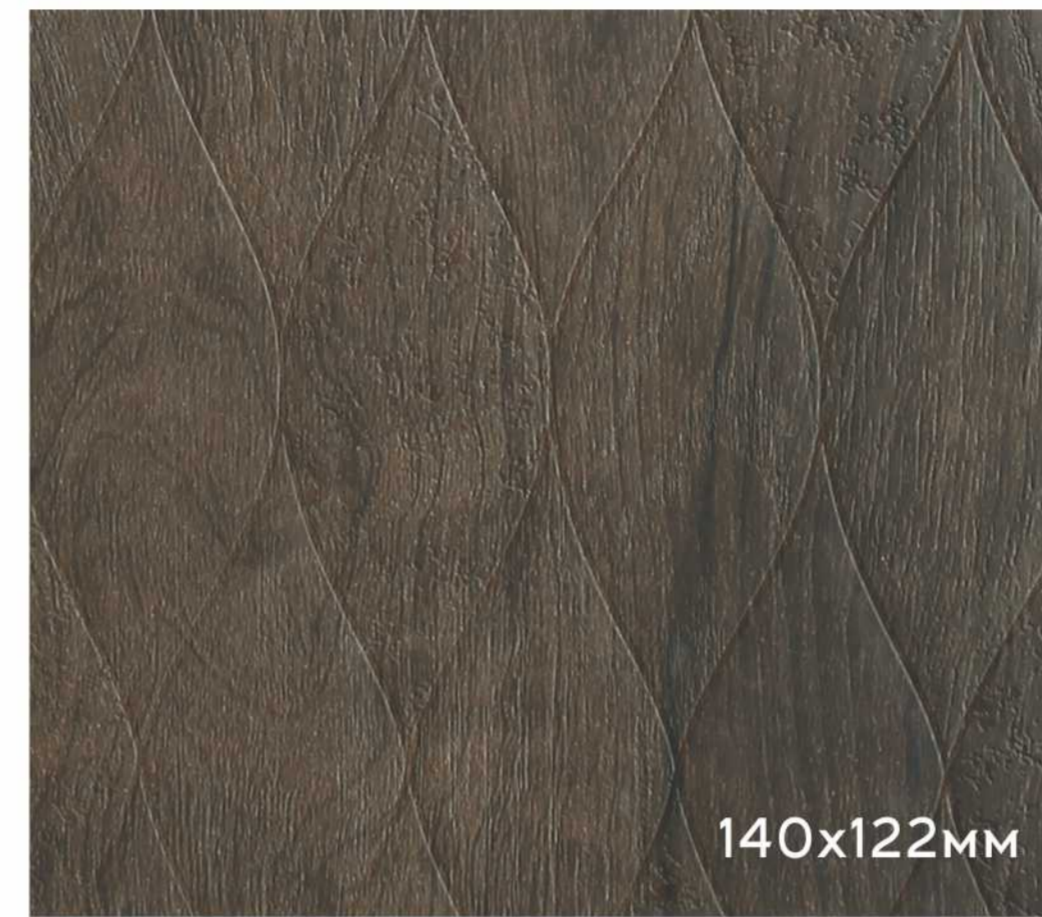

PREFINISHED MAPPLE | HM 6581

140x122mm