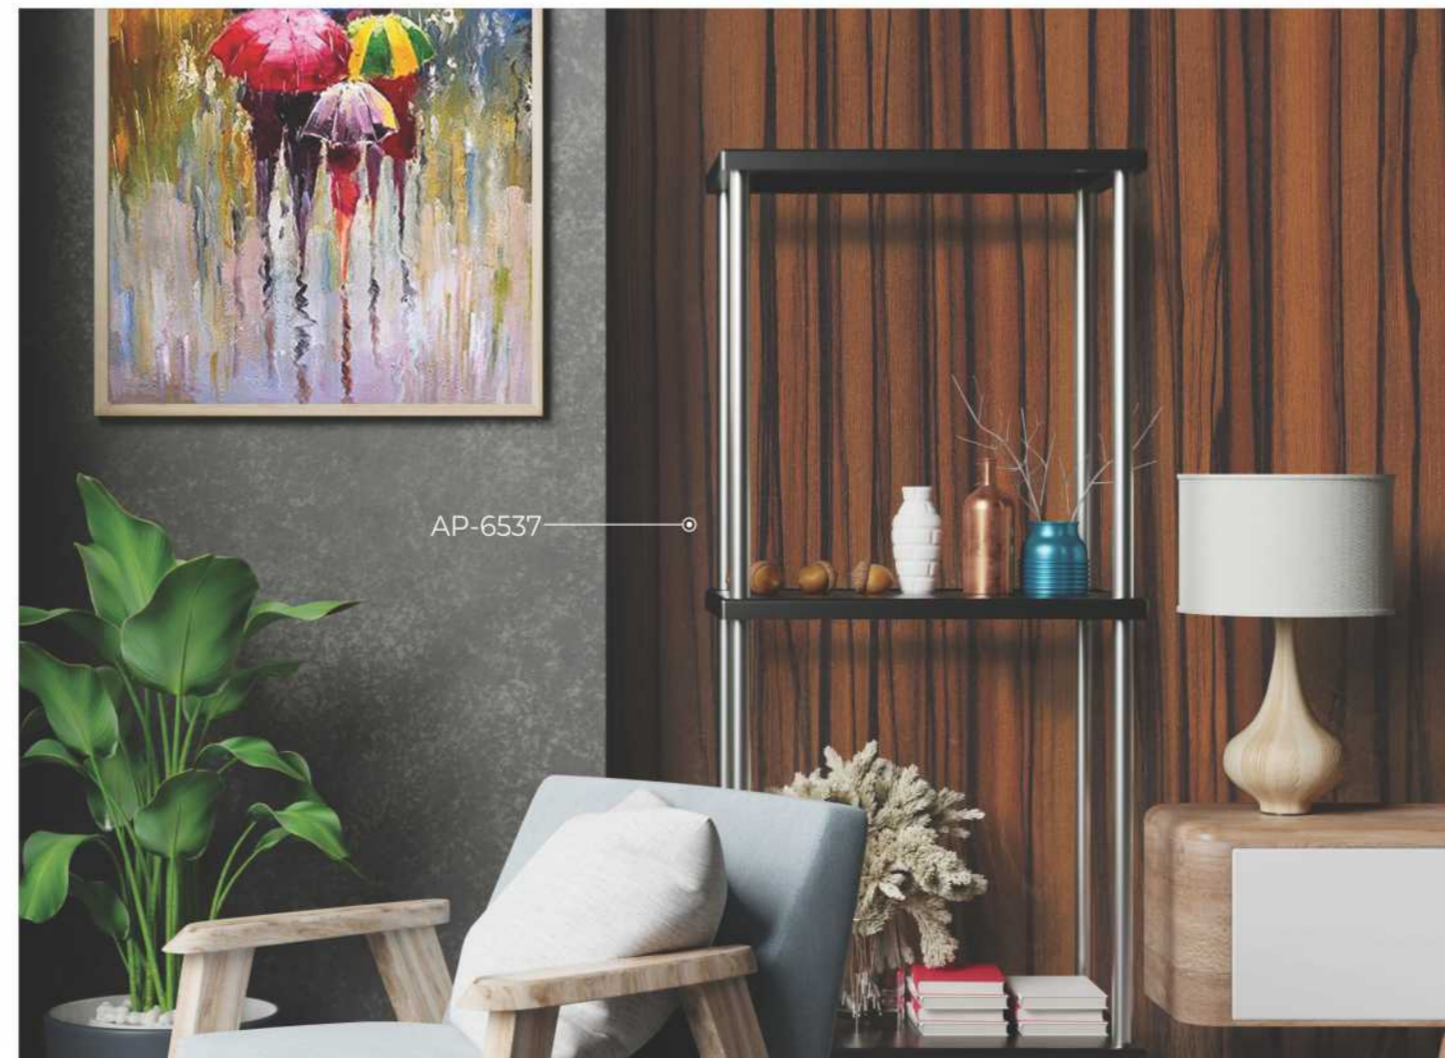

ZEBRANO LIGHT | AP 6538

AP-6537