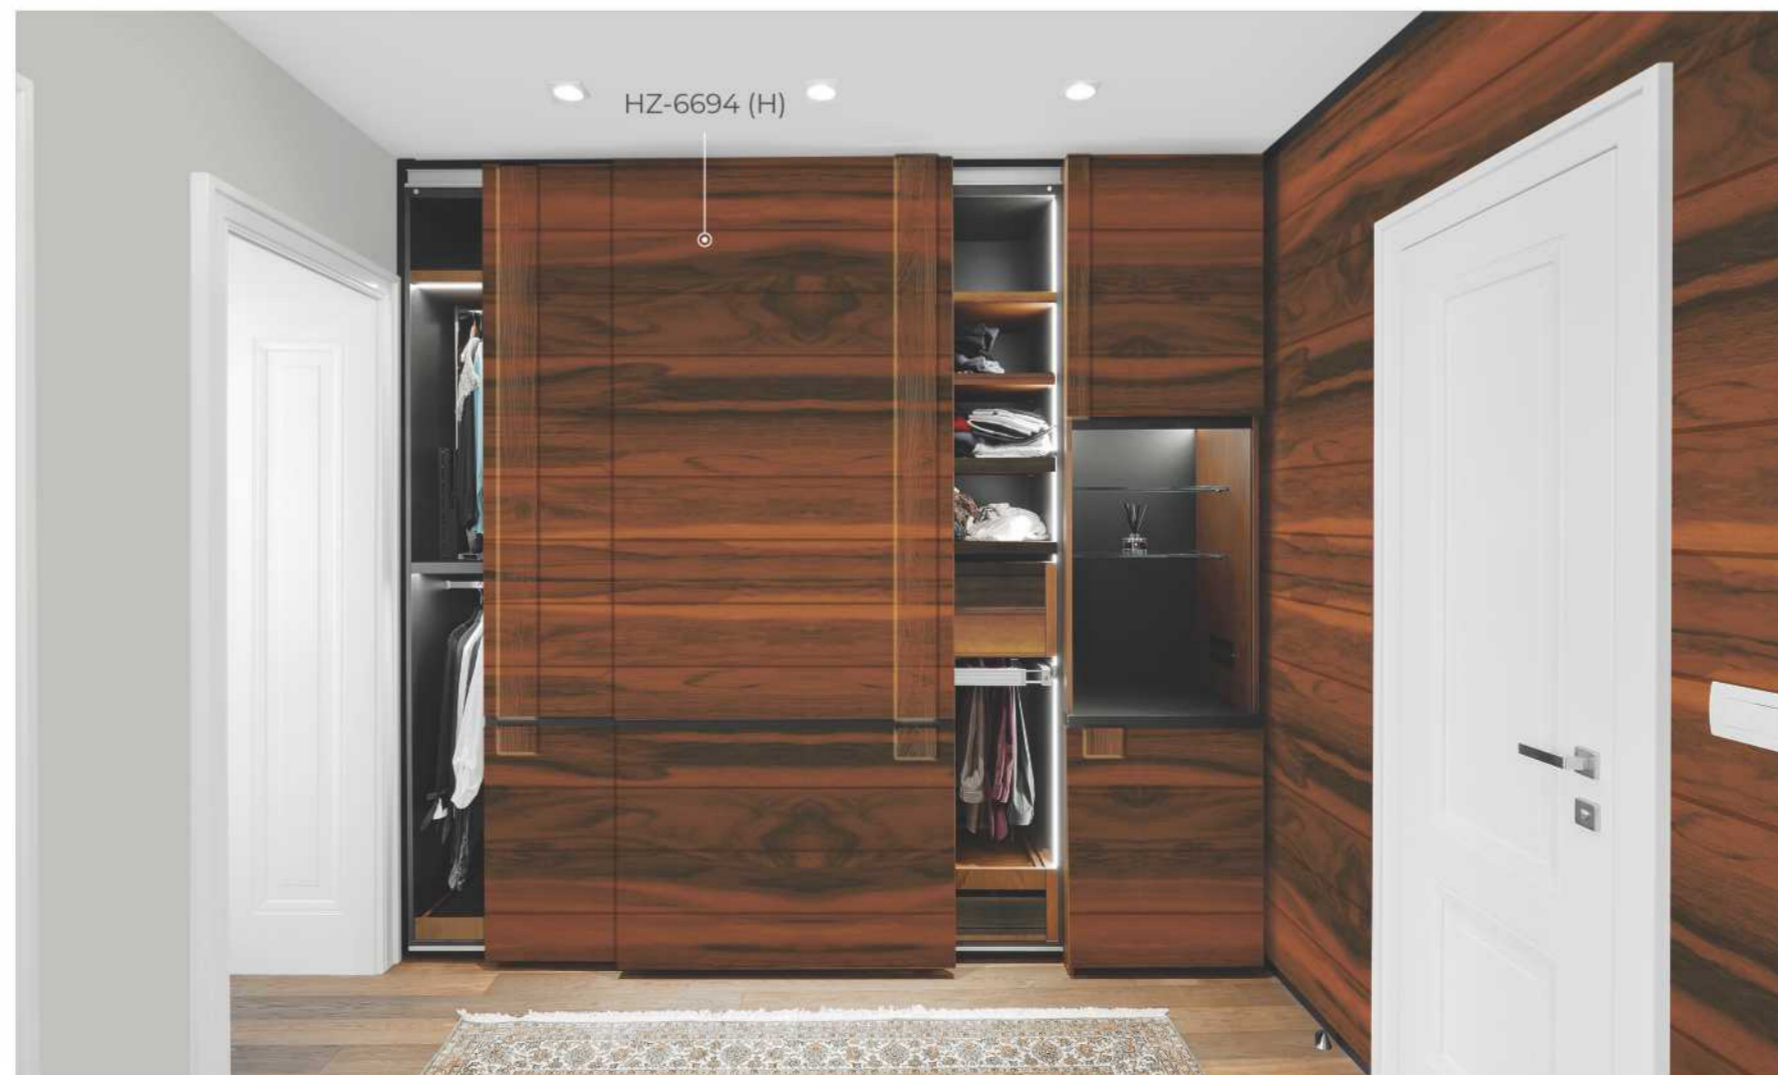

140x260MM

ROASTED PINE | HZ 6763 (H)

190x140MM

KLENGE VENEER | HZ 6762

190x140MM

CHESTNUT | HZ 6778

Just Design with it!

HORIZONTO