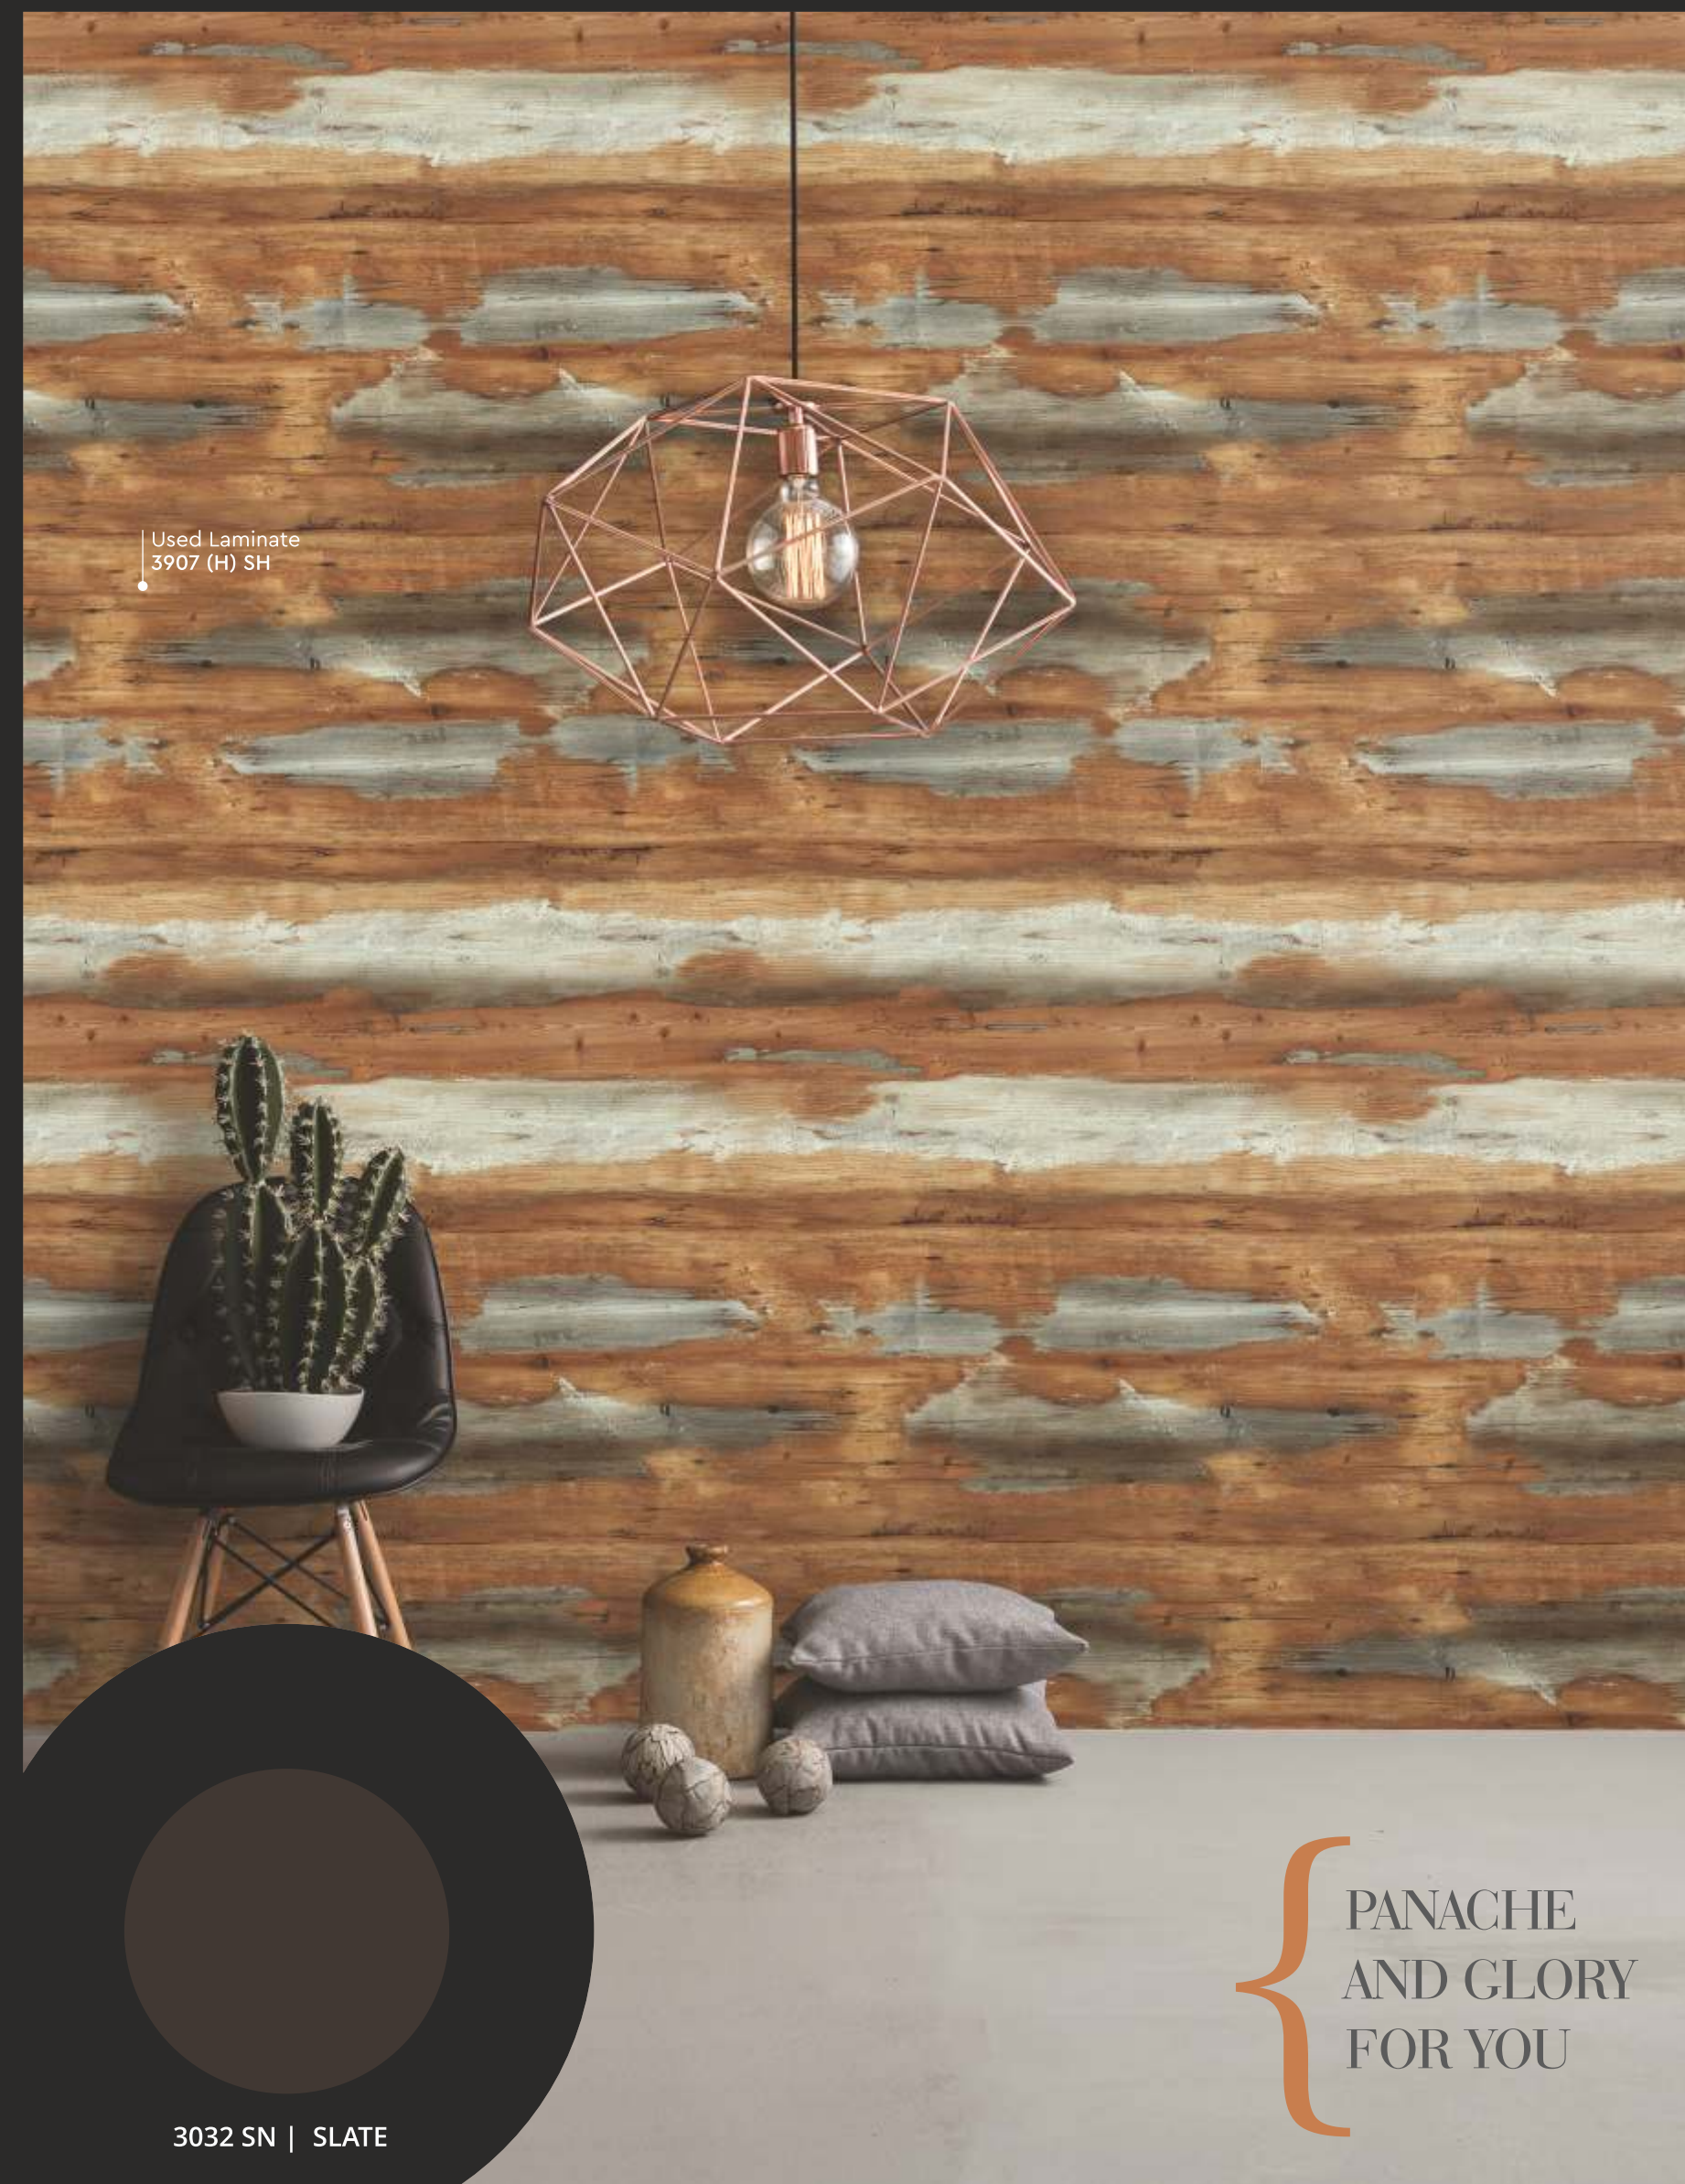

3527 RL | DOVE ASH

3528 RL | BROWN ASH

{ POISED
FOR
PERFECT
LOOK

3031 SN | WARM GREY

3035 SN | FOSSIL

3532 RL | NEO TEAK

SHELL

Used Laminate
3907 (H) SH