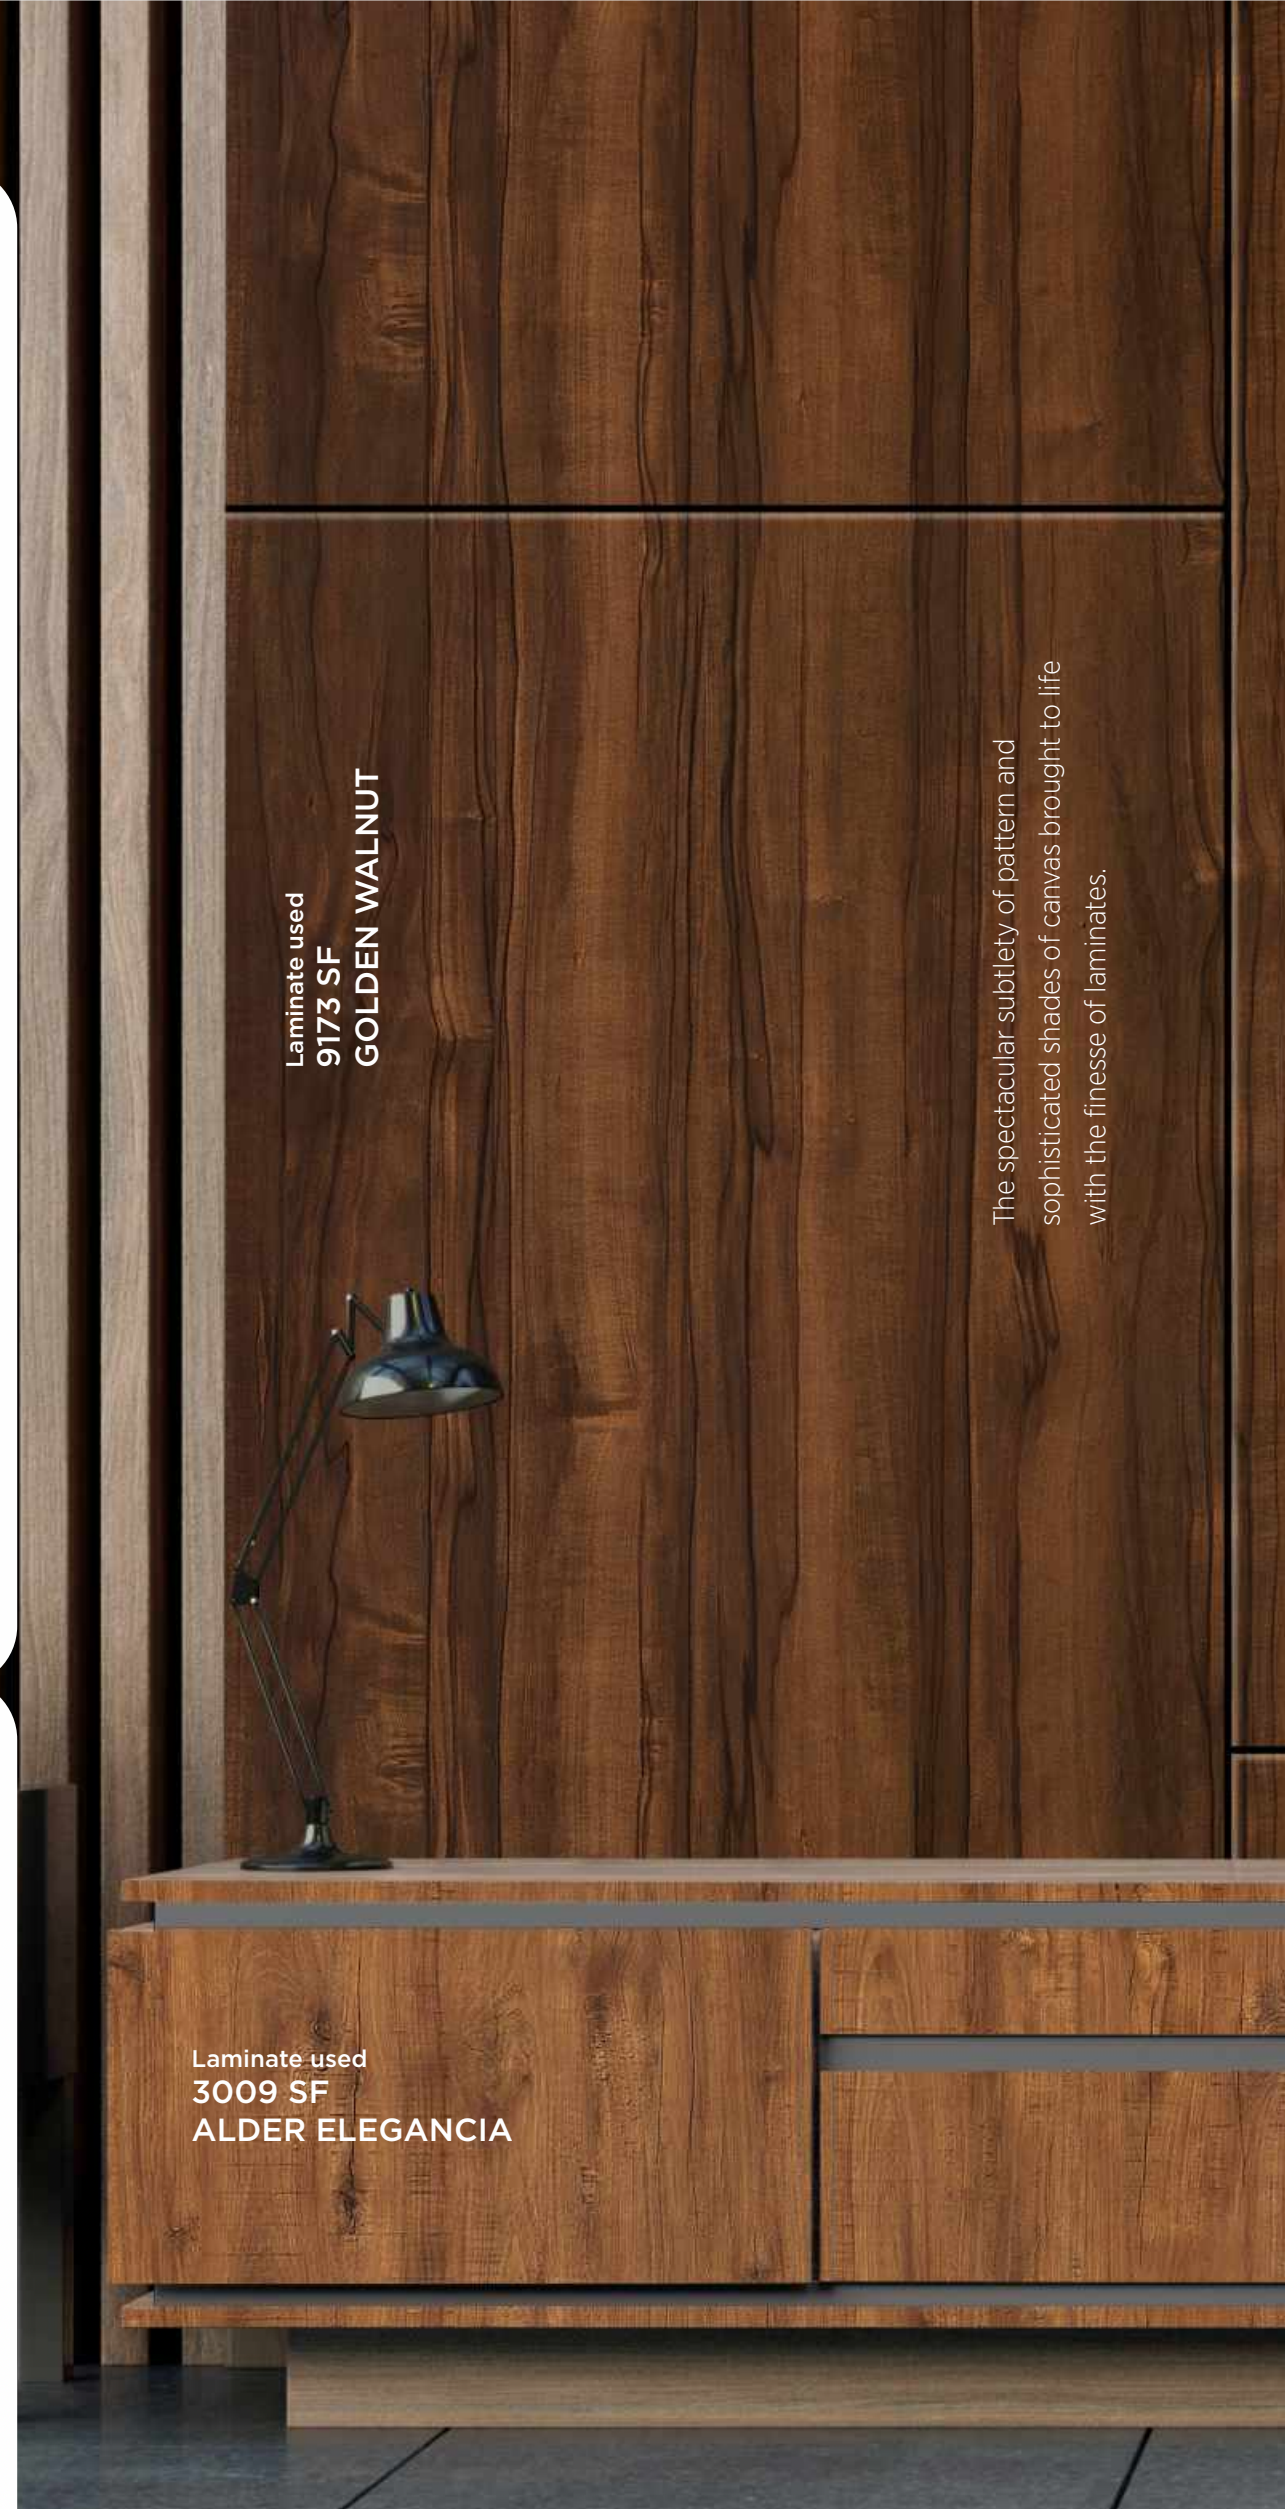

Range of  
*Superiority*

Scan Given QR Code for 8x4 Full Sheet View.

S U E D E  
F I N I S H  
S F

3009 SF  
ALDER ELEGANCIA

9142 SF  
KASUMBRA

9162 SF  
GRACIO OAK

9439 SF  
SCANDIC WOOD

Laminate used  
9173 SF  
GOLDEN WALNUT