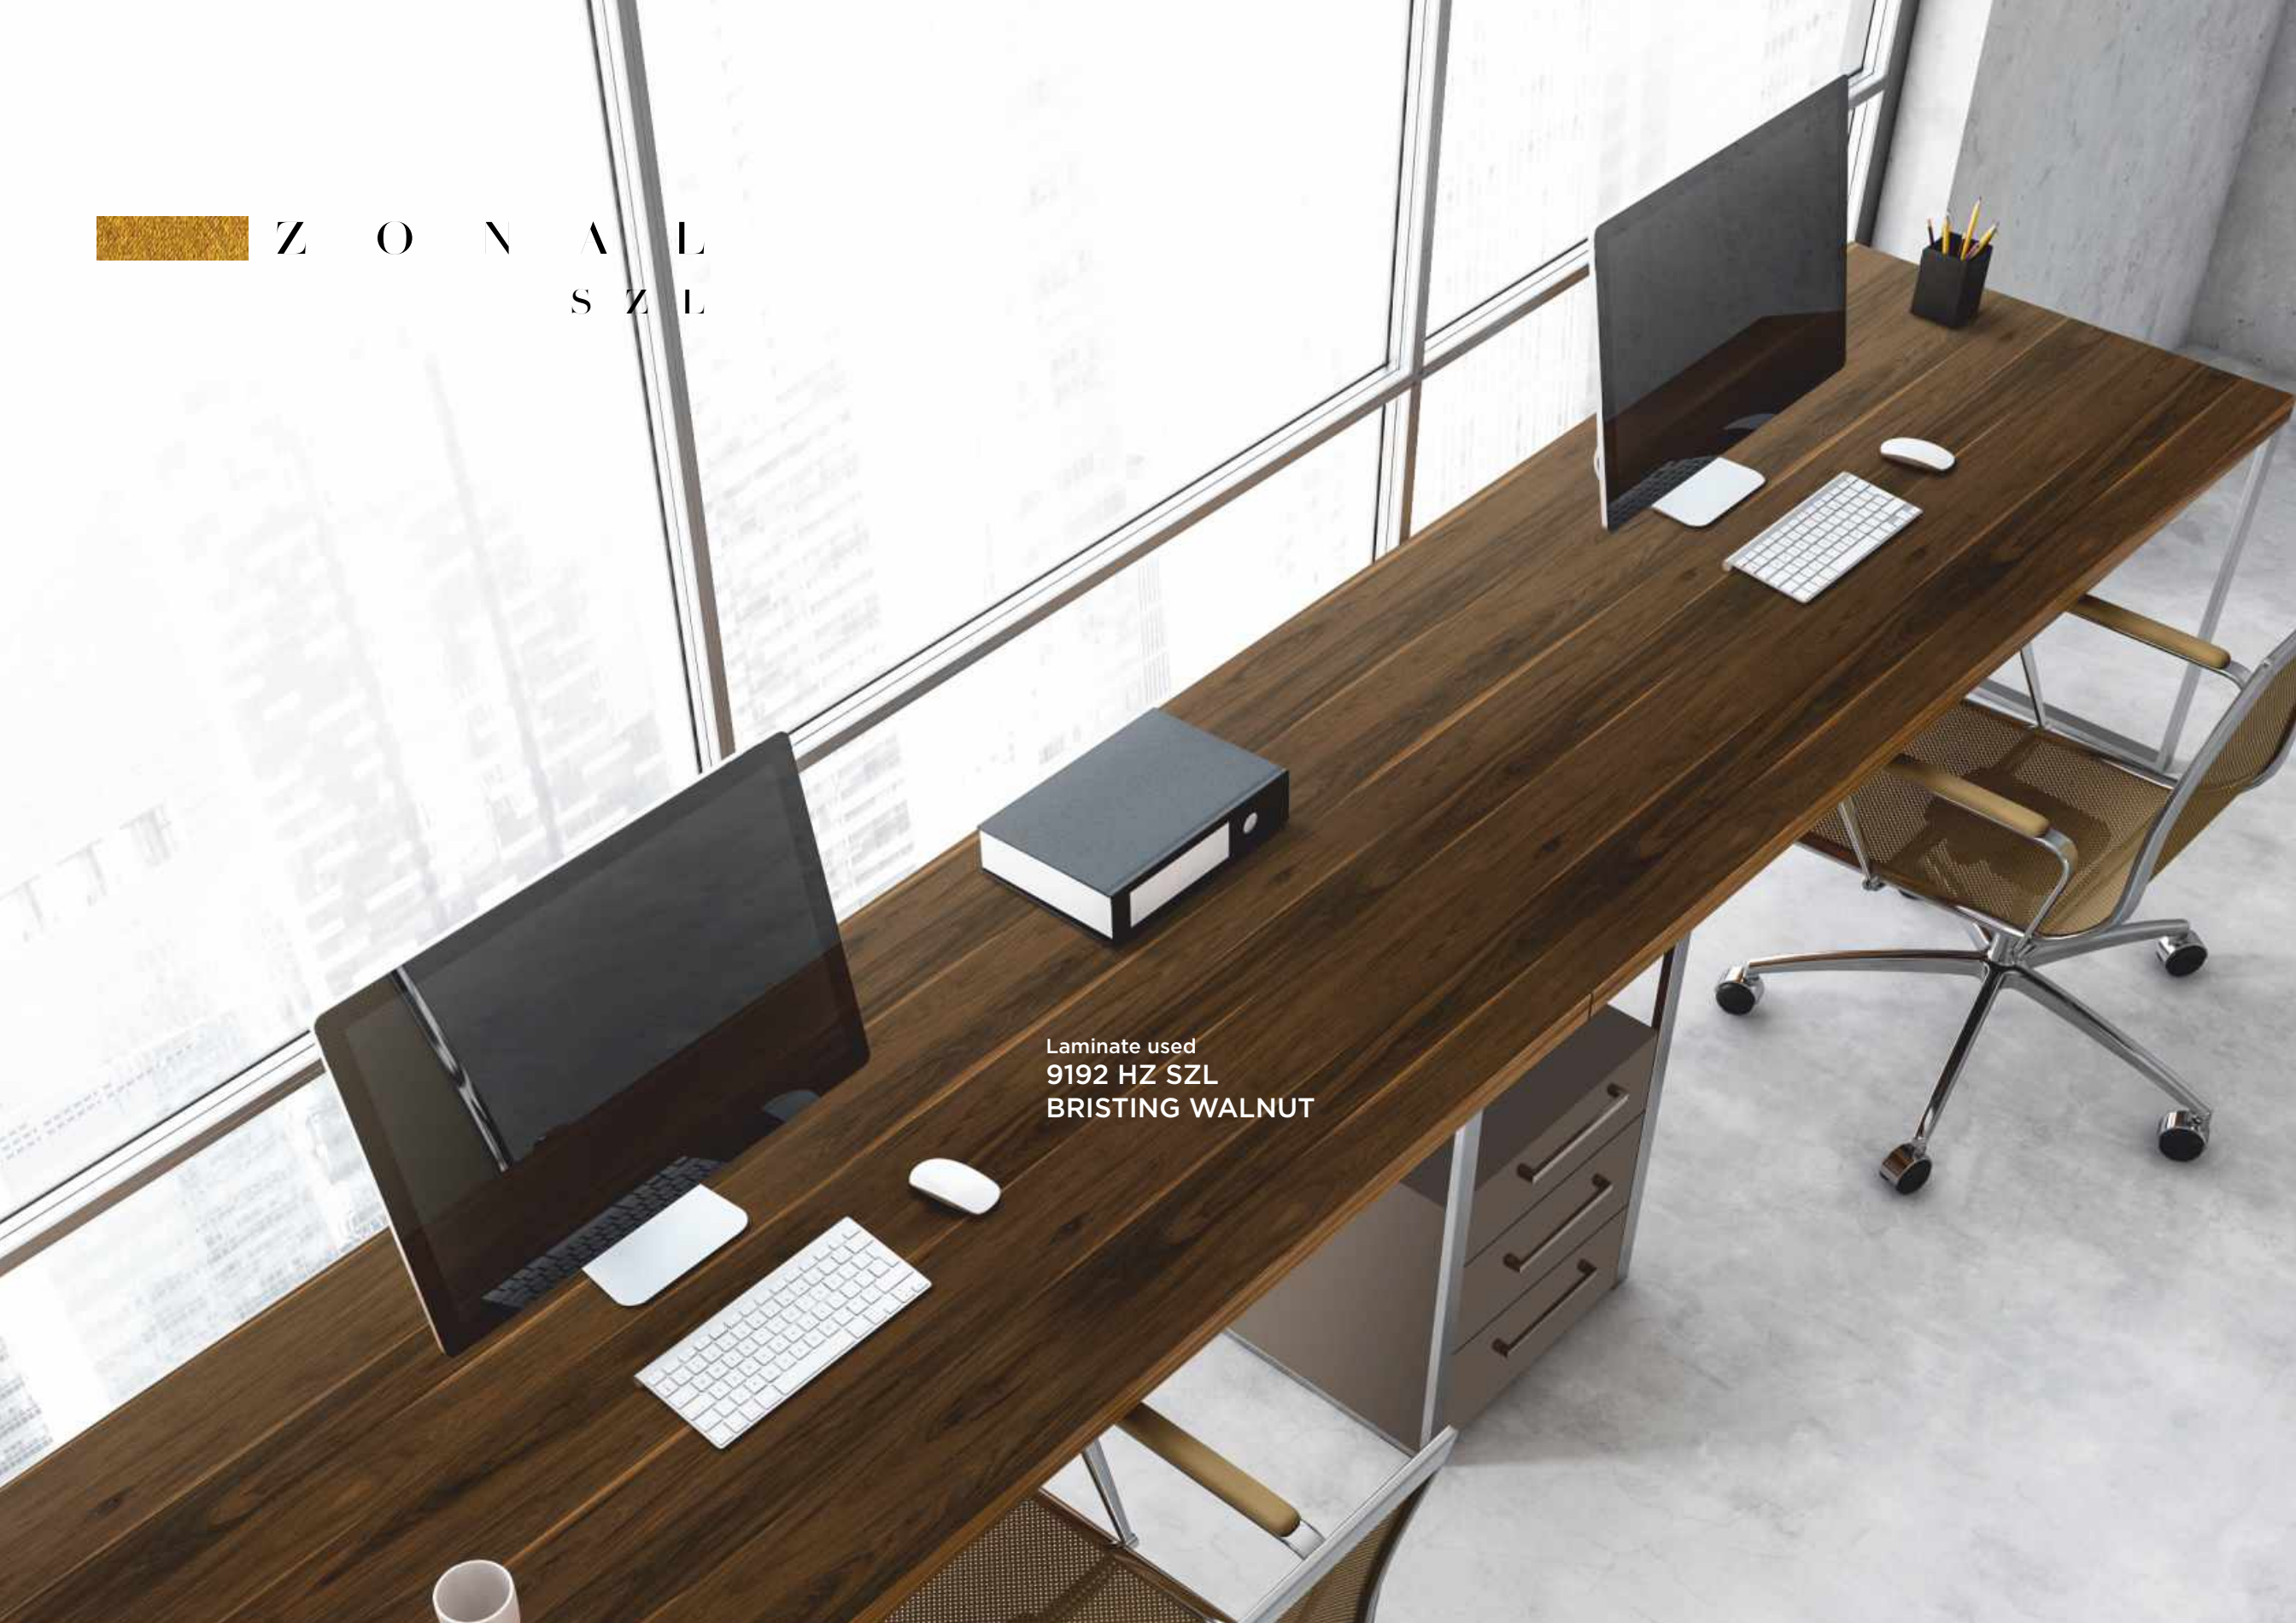

9078 HZ SZL  
RIGA WALNUT

9135 HZ SZL  
PRECOTT WALNUT

9501 HZ SZL  
OFF WHITE

9414 HZ SZL  
CLEEVE TEAK

Scan Given QR Code for  
6x4 Full Sheet View.

Make a  
*Beautiful*

Laminate used  
9192 HZ SZL  
BRISTING WALNUT