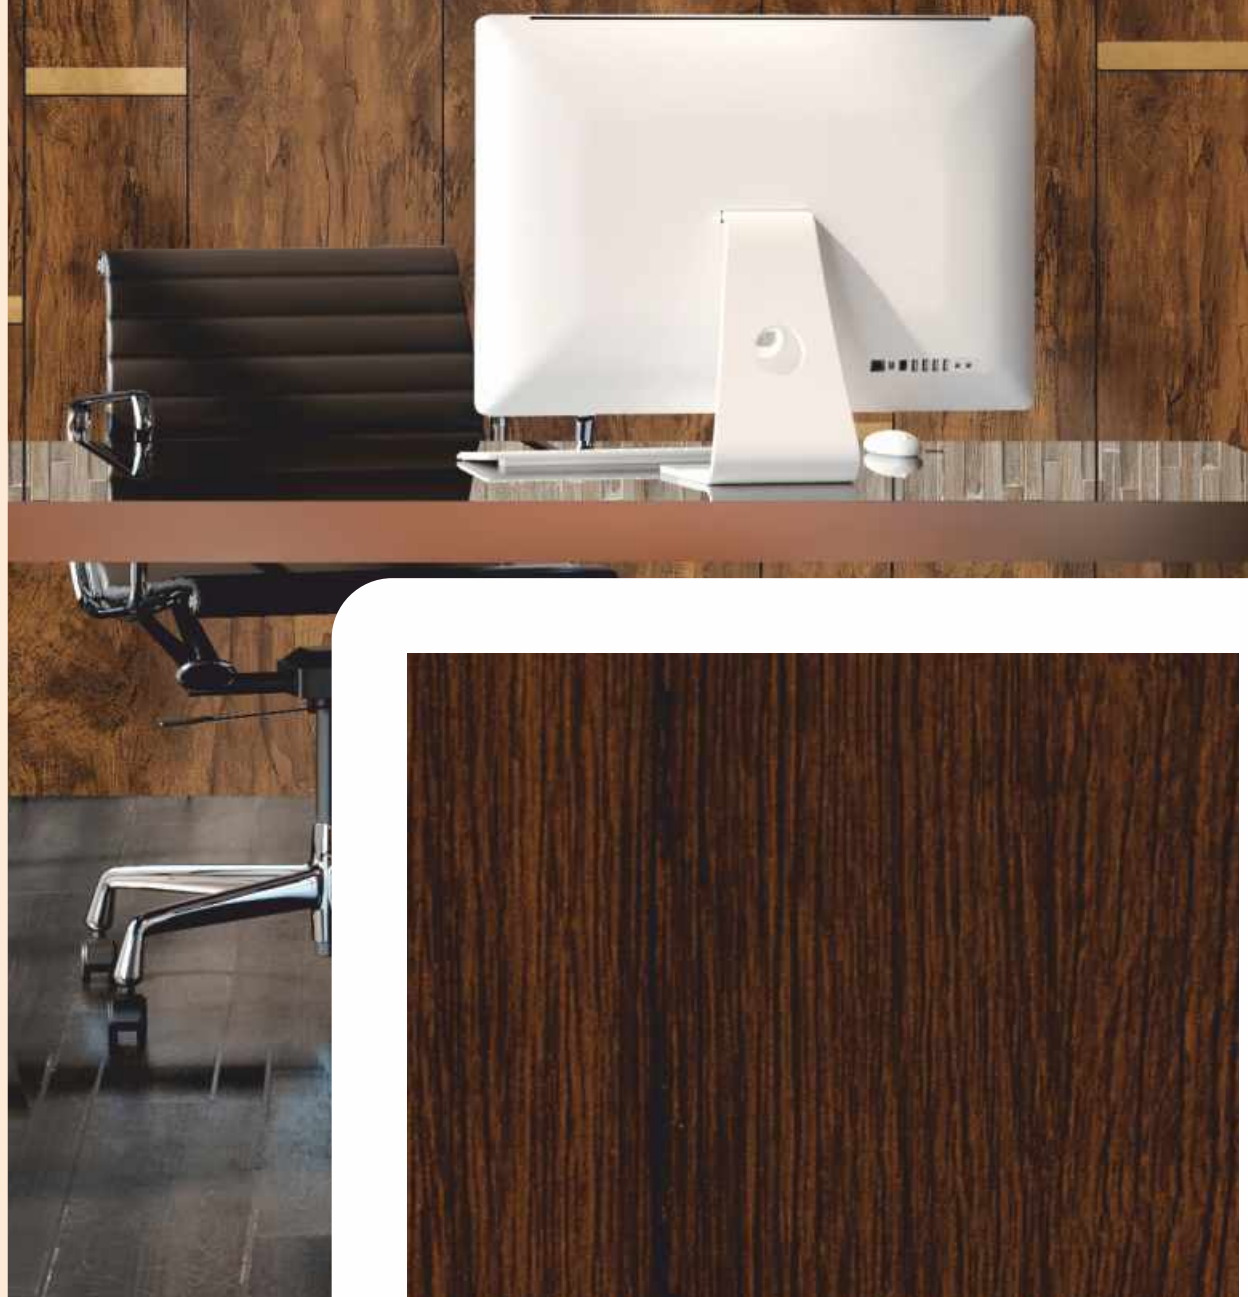

H I G H G L O S S
S H G

Laminate used
9415 SHG
SUNSET WOOD

9415 SHG
SUNSET WOOD

Scan Given QR Code for
Bx4 Full Sheet View.