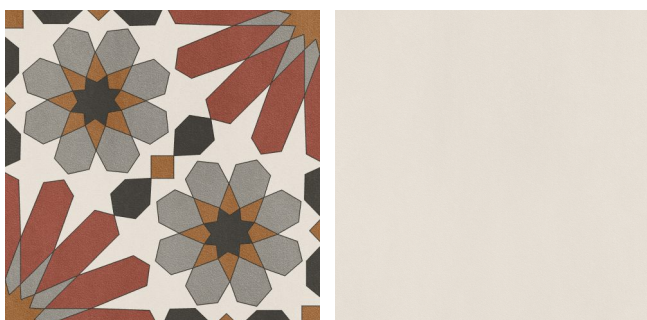

# Floral aqua

200x200mm | Matt

Display your  
creativity in  
comfort and luxury

---

---

**Floral brown decore | Floral brown base**

200x200mm | Matt

Exhibit  
the assimilation  
of the right space