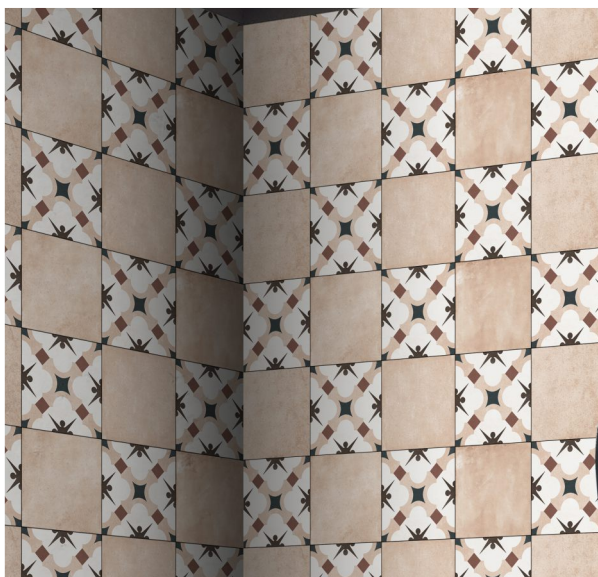

Express
your personality
through your place.