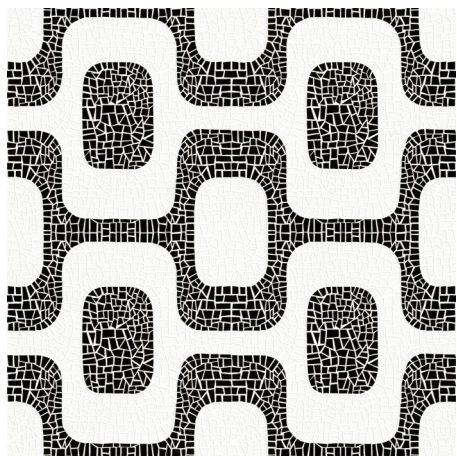

## Lagom slate decor

200x200mm | Matt

Express  
your personality  
through your place.

---