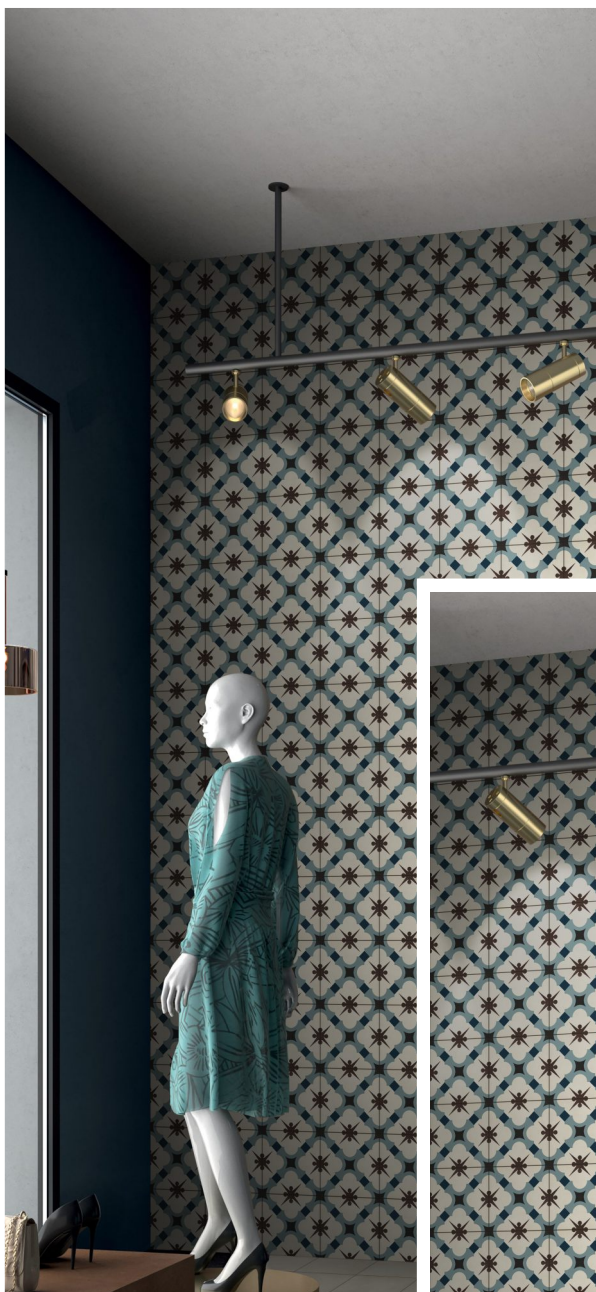

## Lagom latte decor

200x200mm | Matt

Express  
your personality  
through your place.

---