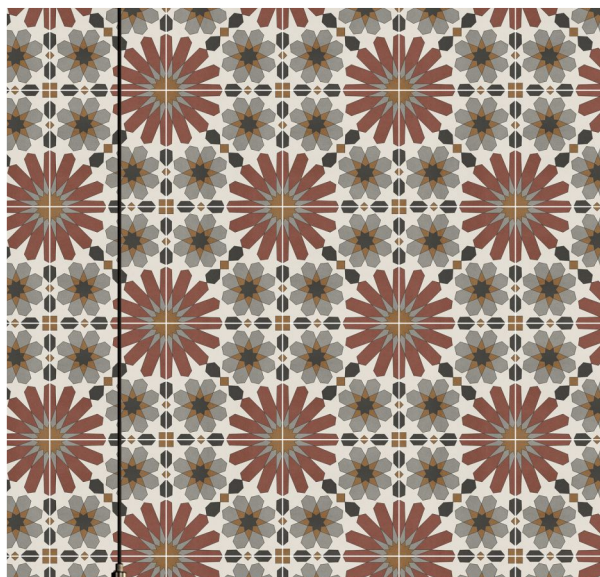

# Floral aqua

200x200mm | Matt

Display your  
creativity in  
comfort and luxury

---

---

**Floral brown decore | Floral brown base**

200x200mm | Matt

Exhibit  
the assimilation  
of the right space