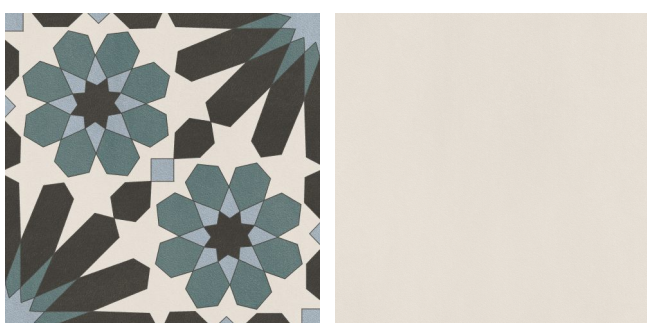

## Rustic brown

200x200mm | Matt

Magnify  
the uniqueness  
with glory

---