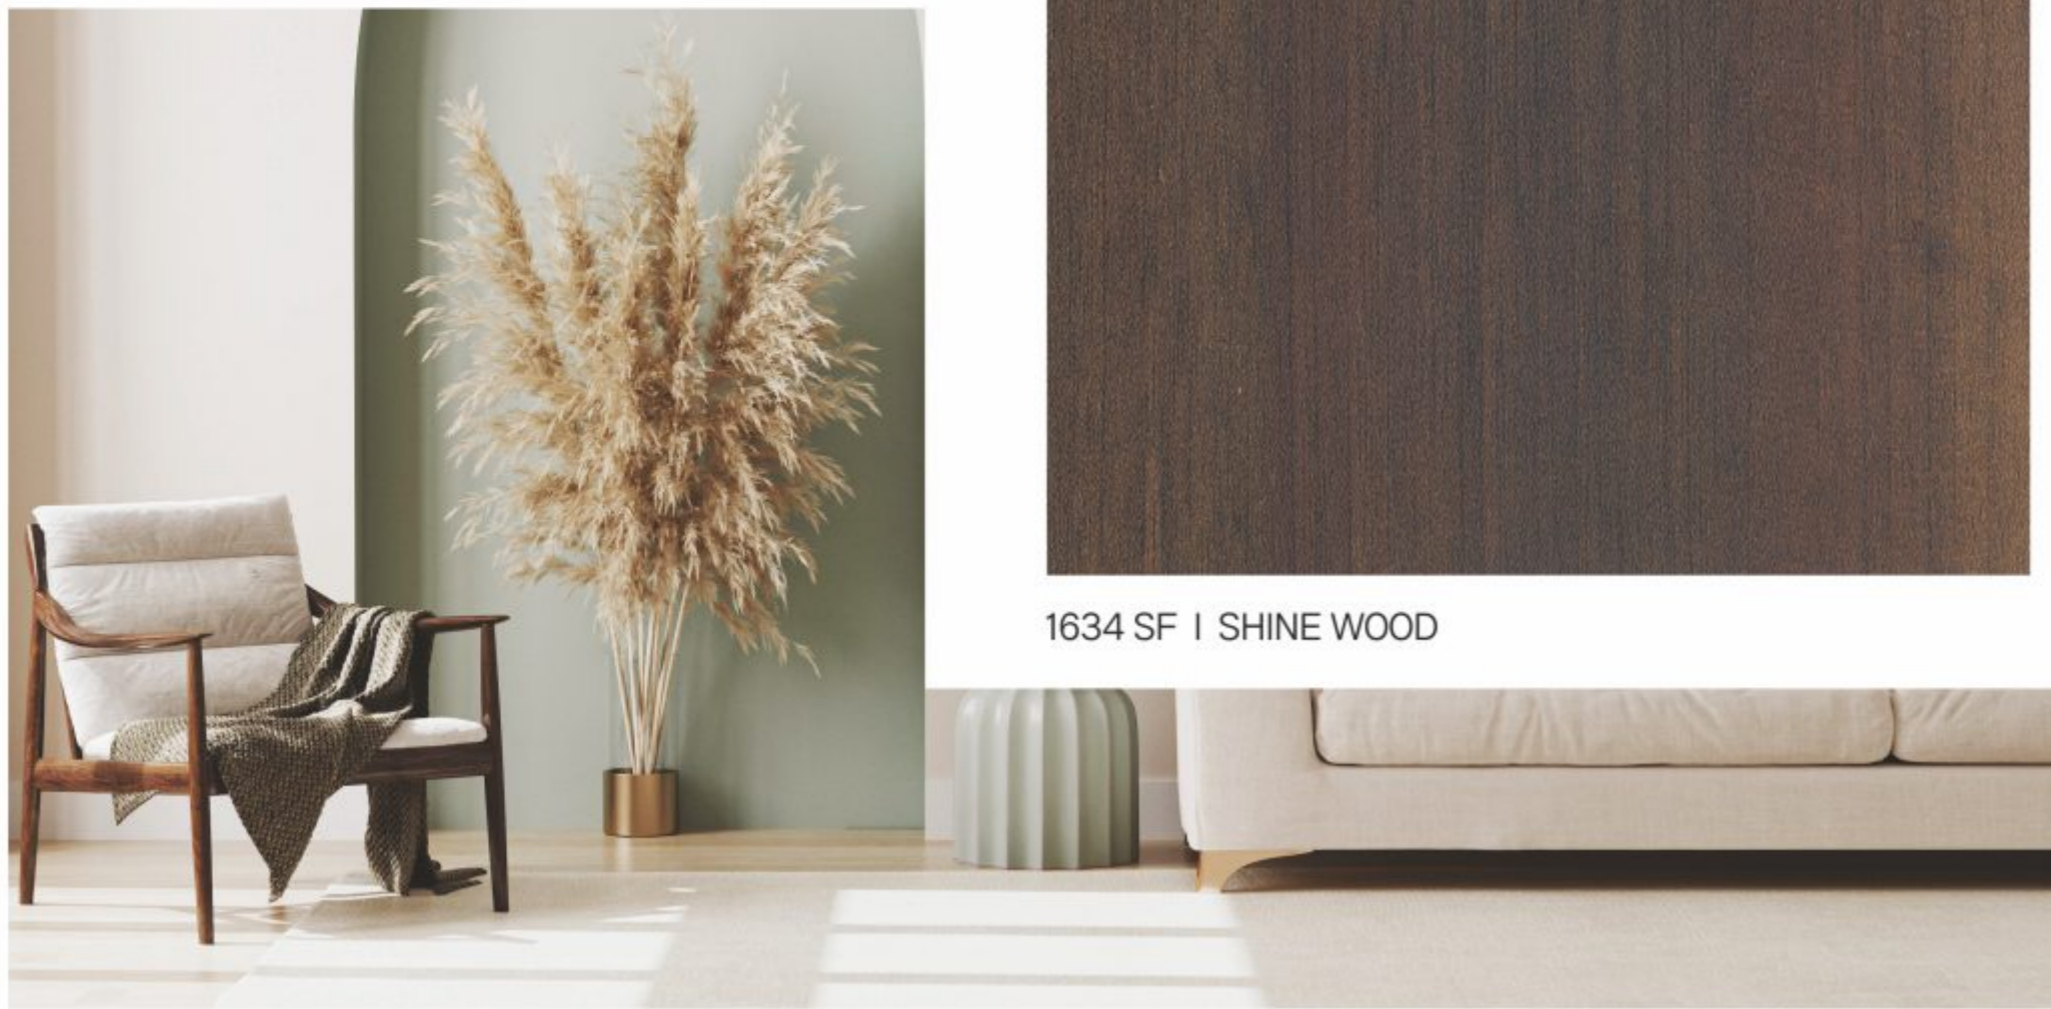

1678 SF | DARK MUSE

1634 SF | SHINE WOOD

1633 SF | DARK QUIRKY WALNUT

1713 SF | LORRIAN WALNUT

Divinely Calming

FOREVER

Our designers are highly skilled and possess the knowledge to make your home the residence of your dreams.