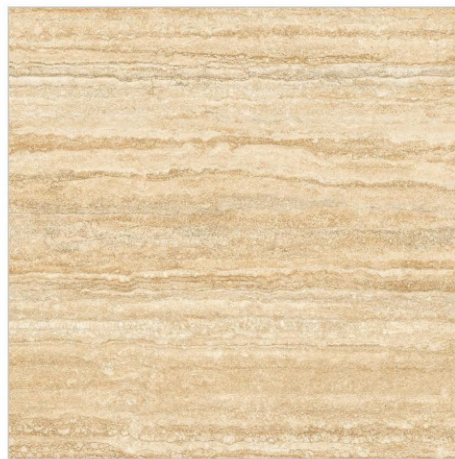

Size
600x600mm

Random Phase
05

Design Name
Smoke Statuario

Size
600x600mm

Random Phase
06

Design Name
Topaz Beige

Size
600x600mm

Random Phase
08