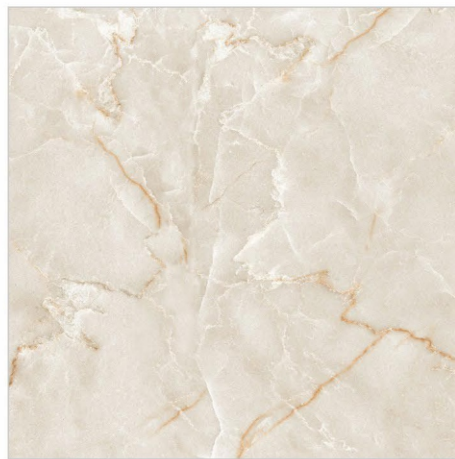

LGF[®]

TILES

Astonishing Glamor

600x
600mm

GLOSSY
COLLECTION

Design Name
PLAIN WHITE

Size
600x600mm

Design Name
Argos Carrara

Size
600x600mm

Random Phase
06

Design Name
Atlantic Royal

Size
600x600mm

Random Phase
04

Design Name
Dyno Crema

Size
600x600mm

Random Phase
06