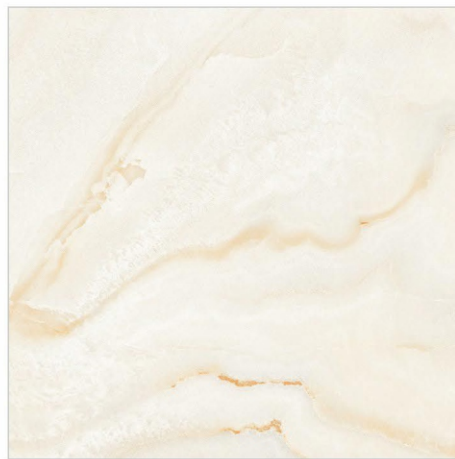

Design Name
Emil Brown

Size
600x600mm

Random Phase
06

Design Name
Foam Blue

Size
600x600mm

Random Phase
01

Design Name
Onice Crema

Size
600x600mm

Random Phase
08

Design Name
Onyx Crema

Size
600x600mm

Random Phase
06

Design Name
Rosallia Crema

Size
600x600mm

Random Phase
06

Design Name
Sky Onyx Gold