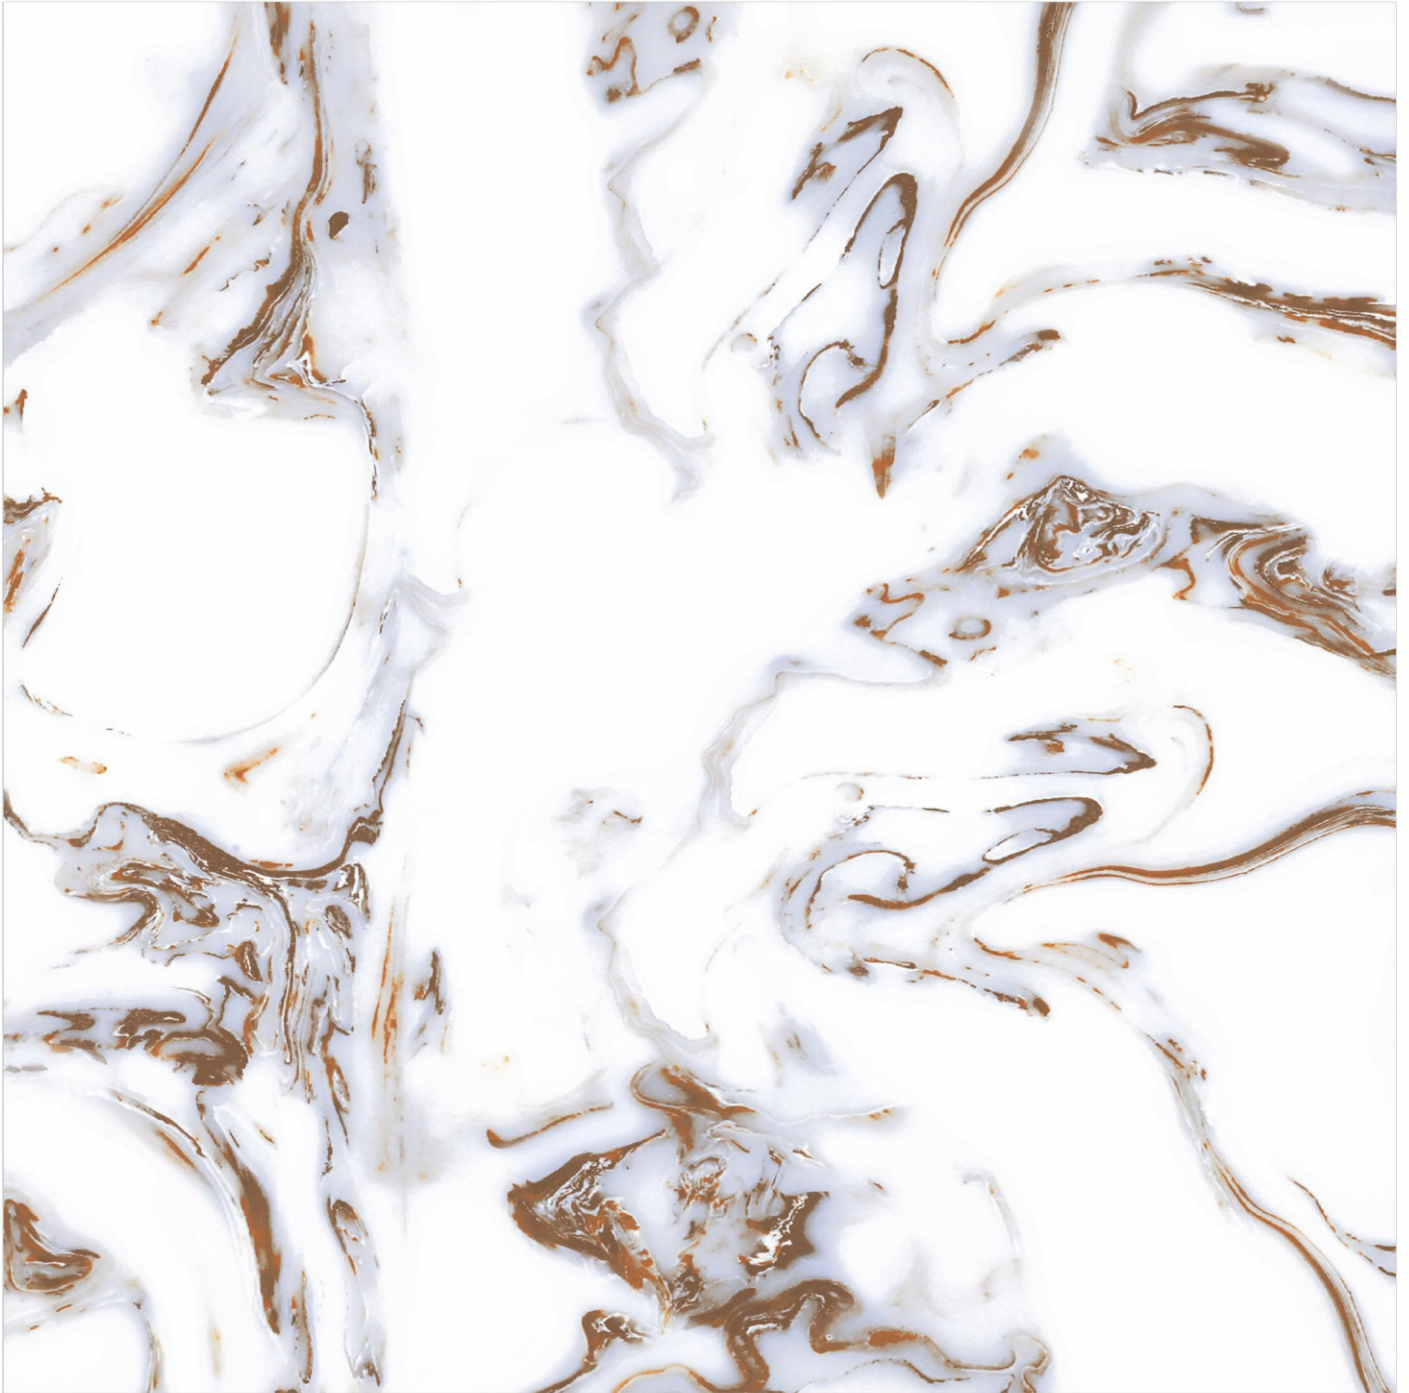

Design Name
Foam Blue

Size
600x600mm

Random Phase
01