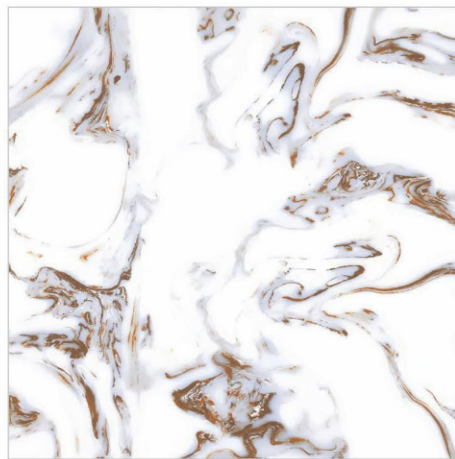

Design Name
Foam Blue

Size
600x600mm

Random Phase
01