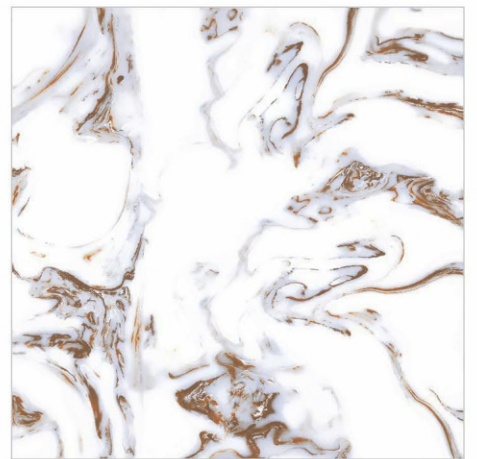

Design Name
Foam Blue

Size
600x600mm

Random Phase
01