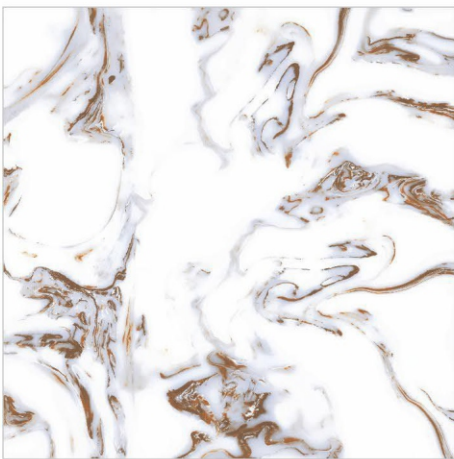

Design Name
Foam Blue

Size
600x600mm

Random Phase
01