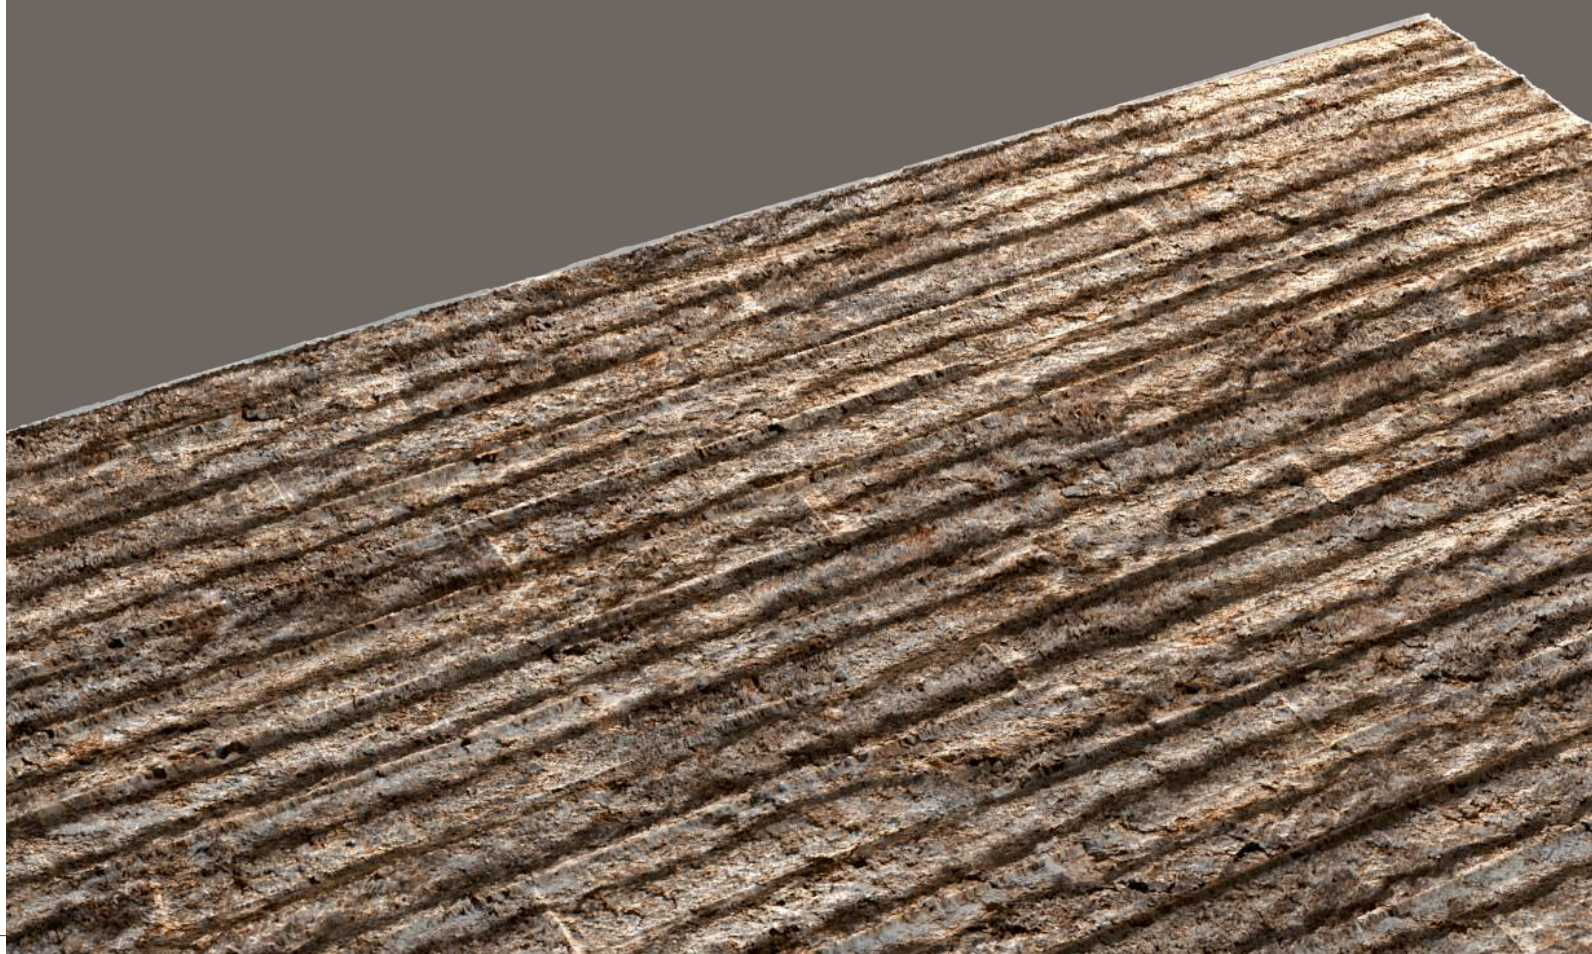

—

**THE
BEAUTY
OF
FEELING
AT
HOME**

”