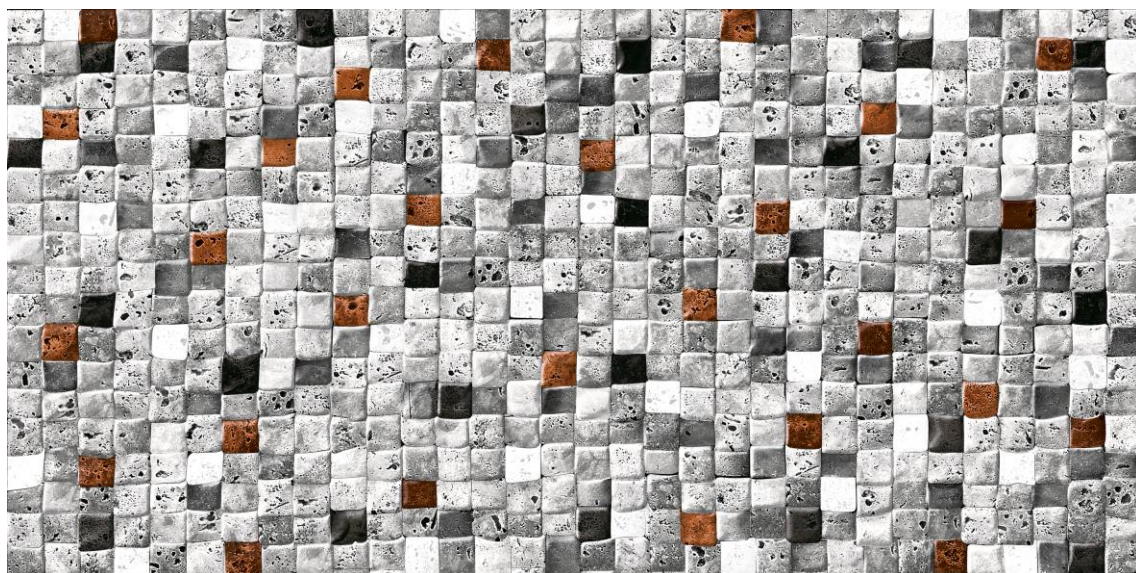

GRENIC

300 X 600 MM

GERIZIM 03

100%
WATERPROOF

12 COLOR
TECHNOLOGY

CERAMIC
BODY

ZERO
MAINTENANCE

ECO
FRIENDLY

HD DIGITAL
PRINT

RANDOM
DESIGN

RECTIFIED
TILES

WALL
TILES