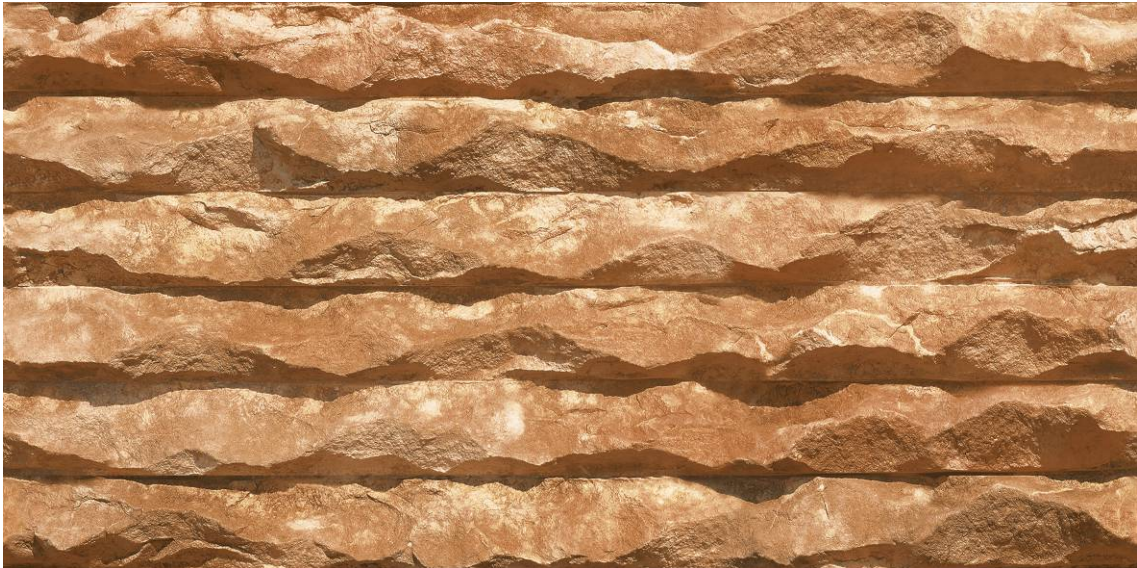

RANDOM
DESIGN

RECTIFIED
TILES

WALL
TILES

GRENIC

300 X 600 MM

MOZART-01

-  100% WATERPROOF
-  12 COLOR TECHNOLOGY
-  CERAMIC BODY
-  ZERO MAINTENANCE
-  ECO FRIENDLY
-  HD DIGITAL PRINT
-  RANDOM DESIGN
-  RECTIFIED TILES
-  WALL TILES