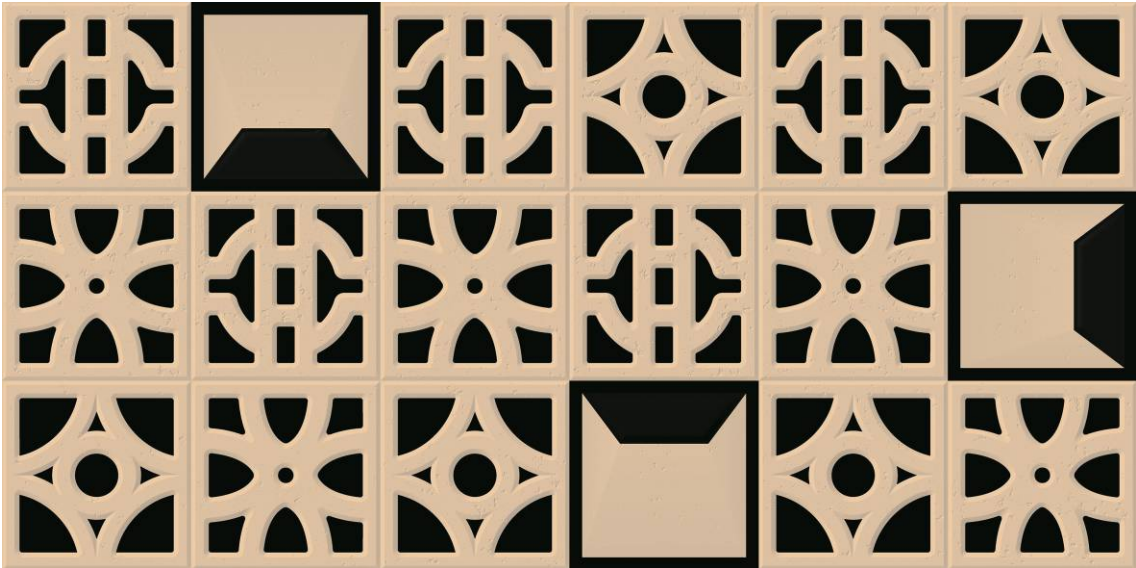

HD DIGITAL
PRINT

RANDOM
DESIGN

RECTIFIED
TILES

WALL
TILES

GRENIC

300 X 600 MM

JHAALI(S)-04

-  100% WATERPROOF
-  12 COLOR TECHNOLOGY
-  CERAMIC BODY
-  ZERO MAINTENANCE
-  ECO FRIENDLY
-  HD DIGITAL PRINT
-  RANDOM DESIGN
-  RECTIFIED TILES
-  WALL TILES