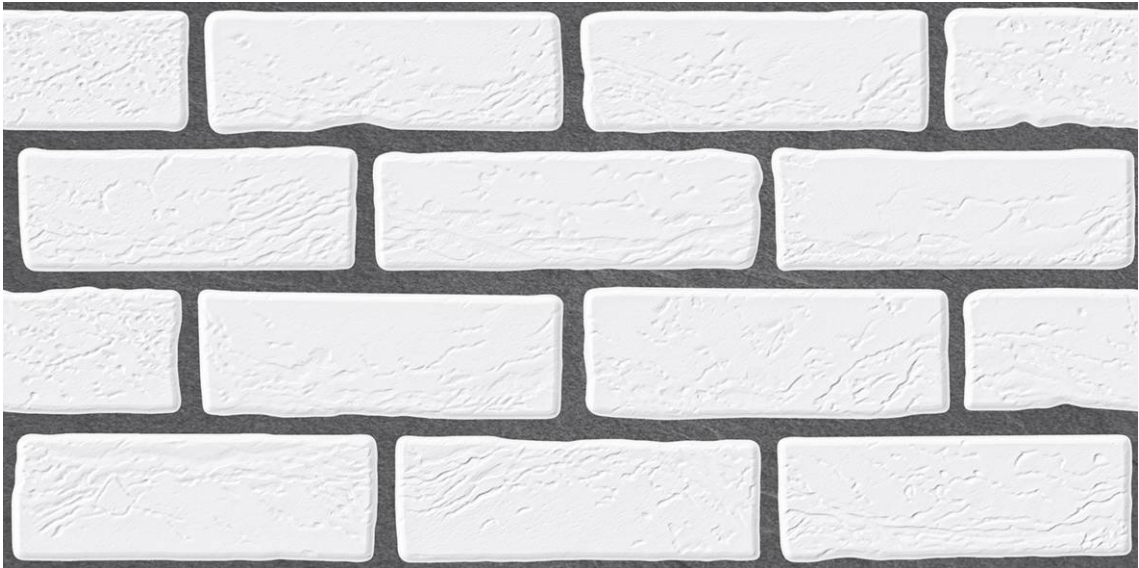

RANDOM
DESIGN

RECTIFIED
TILES

WALL
TILES

GRENIC

300 X 600 MM

LACROIX DARK WHITE

-  100% WATERPROOF
-  12 COLOR TECHNOLOGY
-  CERAMIC BODY
-  ZERO MAINTENANCE
-  ECO FRIENDLY
-  HD DIGITAL PRINT
-  RANDOM DESIGN
-  RECTIFIED TILES
-  WALL TILES