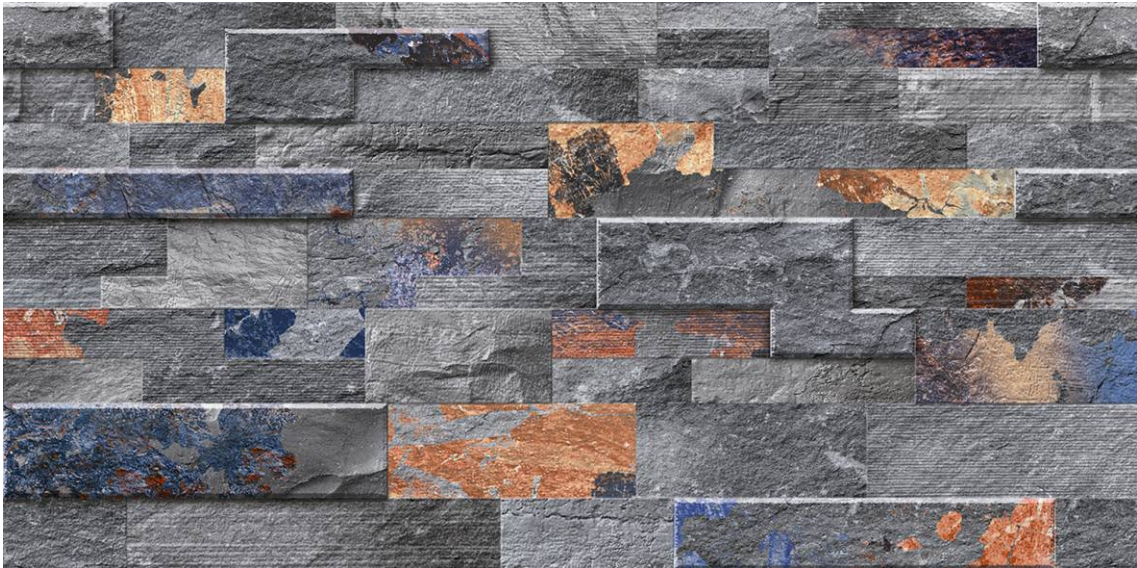

GRENIC

300 X 600 MM

HARMONY RUF

- 100% WATERPROOF
- 12 COLOR TECHNOLOGY
- CERAMIC BODY
- ZERO MAINTENANCE
- ECO FRIENDLY
- HD DIGITAL PRINT
- RANDOM DESIGN
- RECTIFIED TILES
- WALL TILES