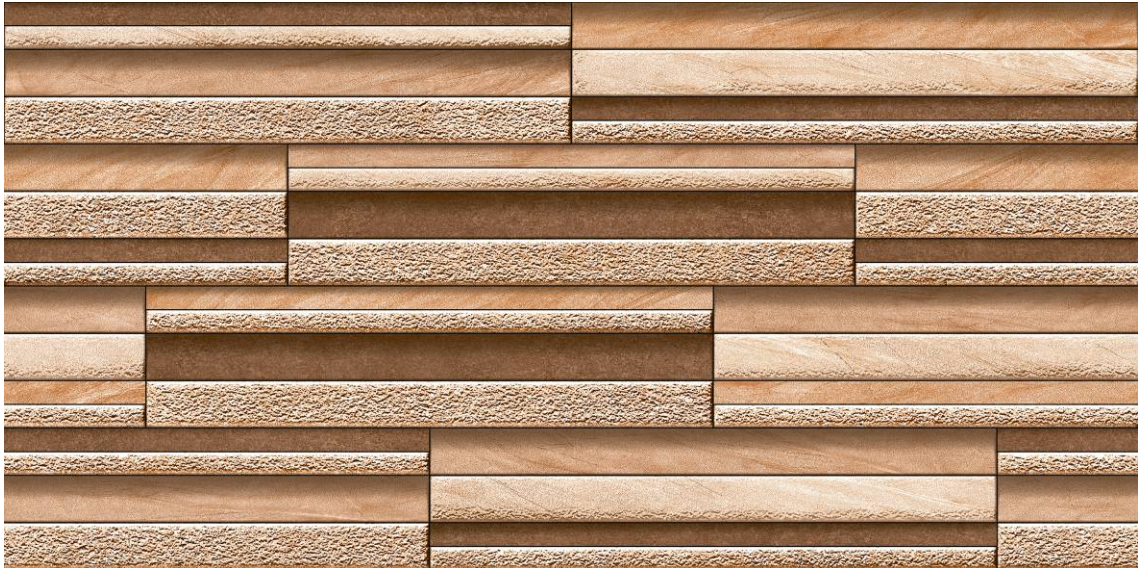

RANDOM
DESIGN

RECTIFIED
TILES

WALL
TILES

GRENIC

300 X 600 MM

AMAZON-11

-  100% WATERPROOF
-  12 COLOR TECHNOLOGY
-  CERAMIC BODY
-  ZERO MAINTENANCE
-  ECO FRIENDLY
-  HD DIGITAL PRINT
-  RANDOM DESIGN
-  RECTIFIED TILES
-  WALL TILES