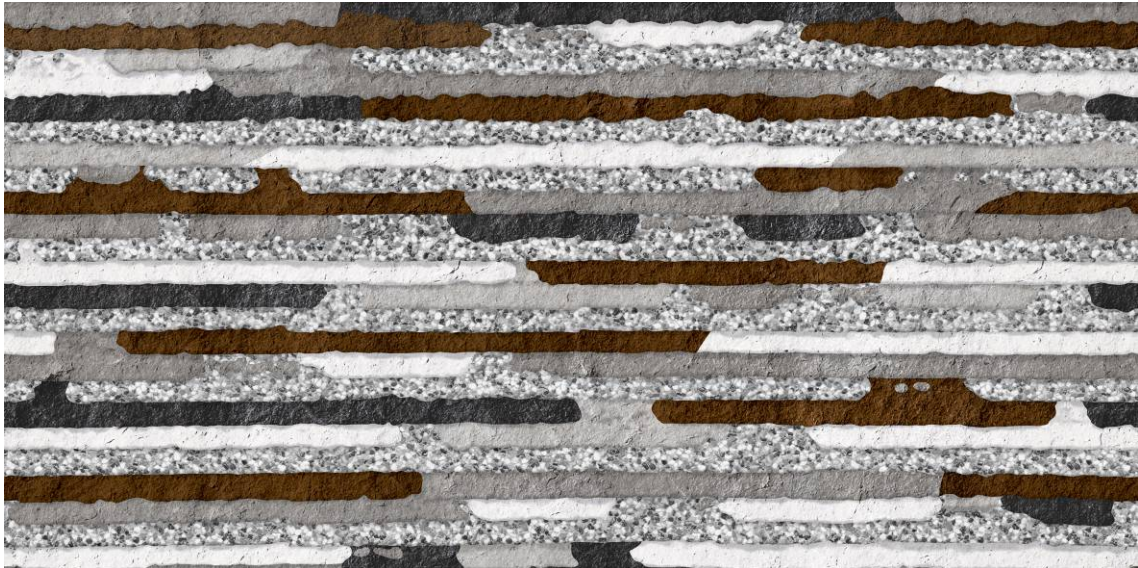

RANDOM
DESIGN

RECTIFIED
TILES

WALL
TILES

GRENIC

300 X 600 MM

THEO BRONZE

-  100% WATERPROOF
-  12 COLOR TECHNOLOGY
-  CERAMIC BODY
-  ZERO MAINTENANCE
-  ECO FRIENDLY
-  HD DIGITAL PRINT
-  RANDOM DESIGN
-  RECTIFIED TILES
-  WALL TILES