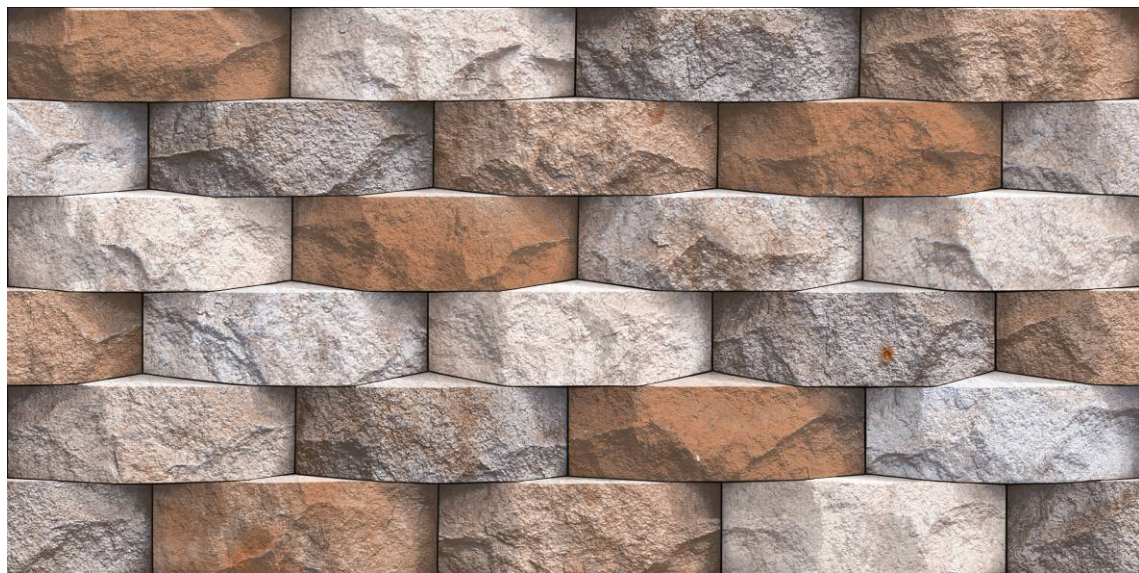

RANDOM
DESIGN

RECTIFIED
TILES

WALL
TILES

GRENIC

300 X 600 MM

NAPOLIE OXIDO

100%
WATERPROOF

12 COLOR
TECHNOLOGY