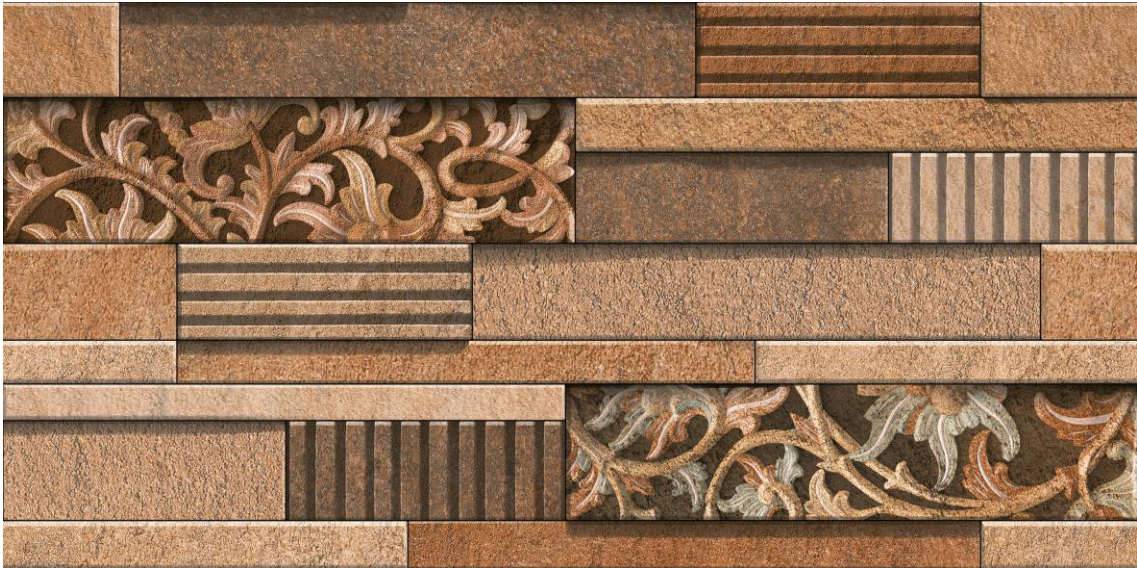

RANDOM
DESIGN

RECTIFIED
TILES

WALL
TILES

GRENIC

300 X 600 MM

EXTENT-08

-  100% WATERPROOF
-  12 COLOR TECHNOLOGY
-  CERAMIC BODY
-  ZERO MAINTENANCE
-  ECO FRIENDLY
-  HD DIGITAL PRINT
-  RANDOM DESIGN
-  RECTIFIED TILES
-  WALL TILES