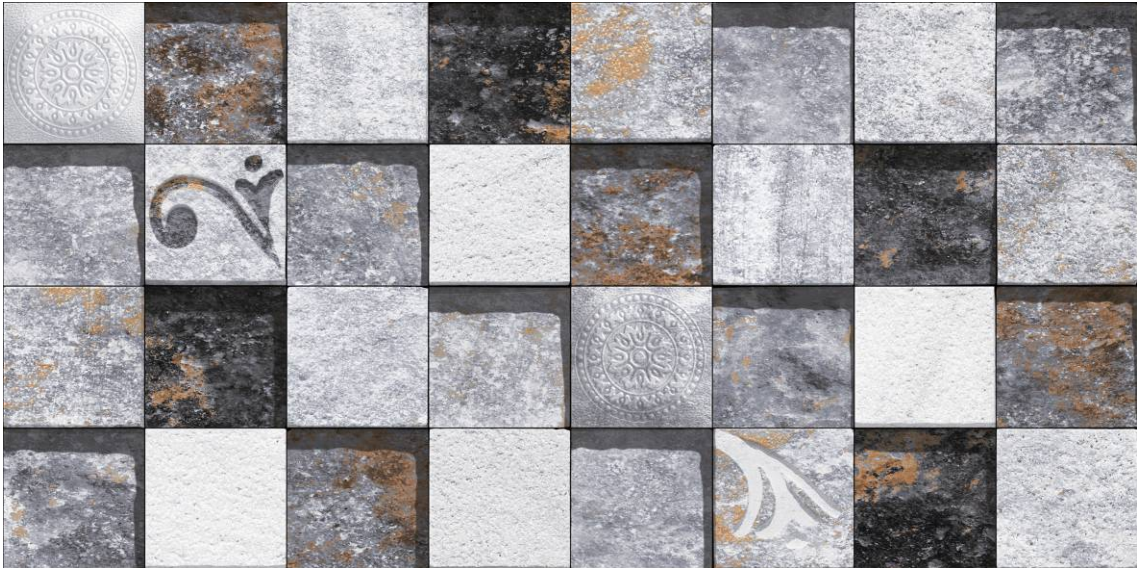

RANDOM
DESIGN

RECTIFIED
TILES

WALL
TILES

GRENIC

300 X 600 MM

MOSAICO NATURAL

-  100% WATERPROOF
-  12 COLOR TECHNOLOGY
-  CERAMIC BODY
-  ZERO MAINTENANCE
-  ECO FRIENDLY
-  HD DIGITAL PRINT
-  RANDOM DESIGN
-  RECTIFIED TILES
-  WALL TILES