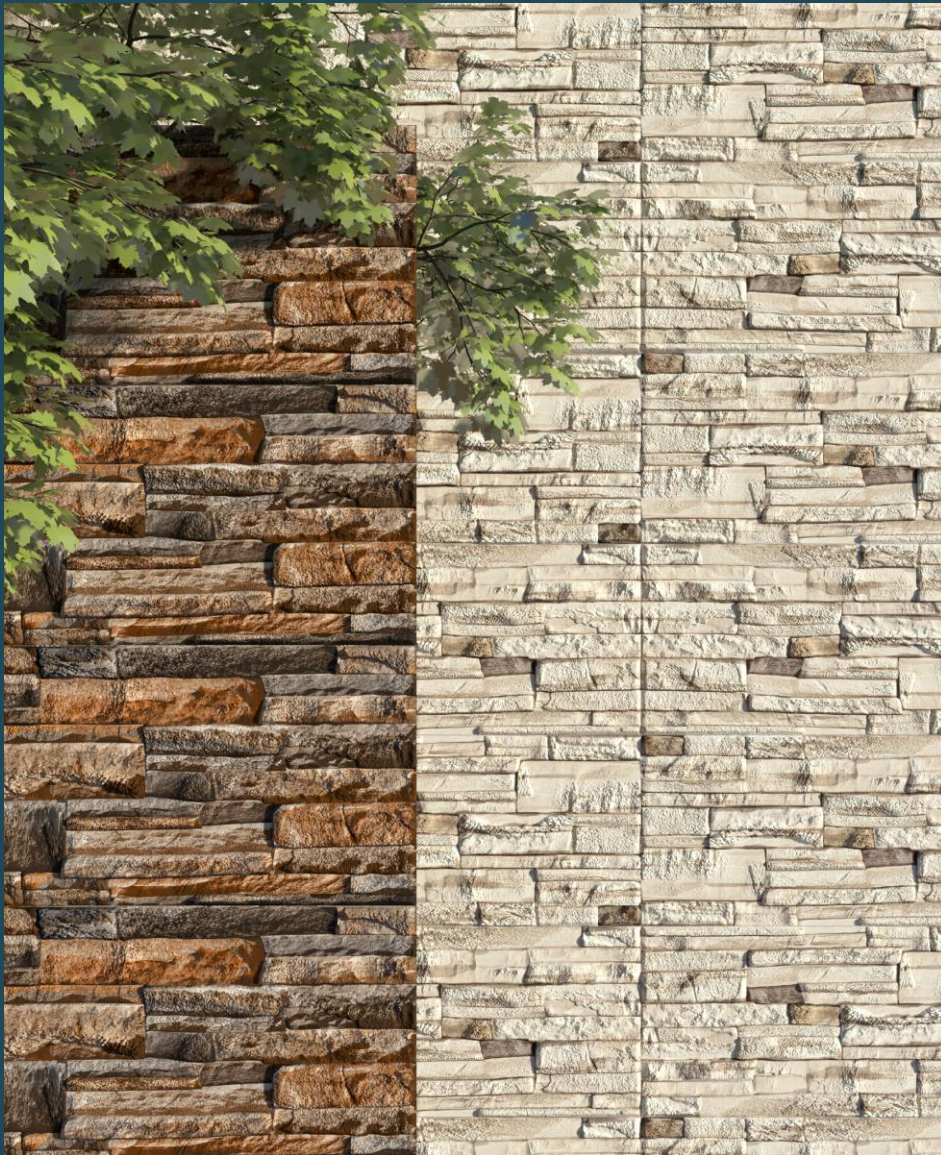

**BALANCED OPPOSITES TO FILED THROUGH
A SYMPHONY OF SENSATIONS.**