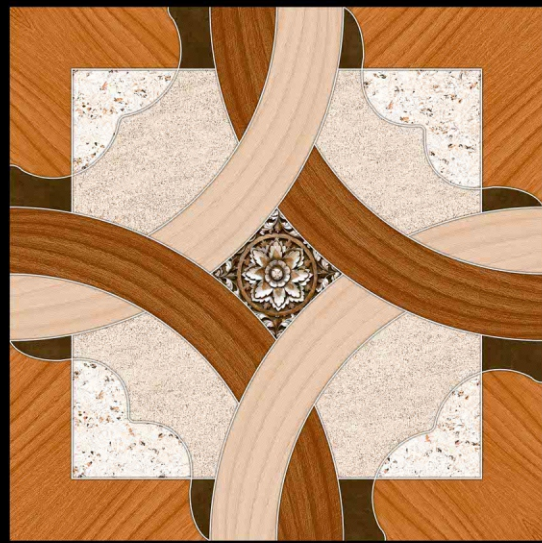

DIGITAL PORCELAIN
600 mm X 600 mm

S-212

1 FACES

ROTTA SUGAR SERIES