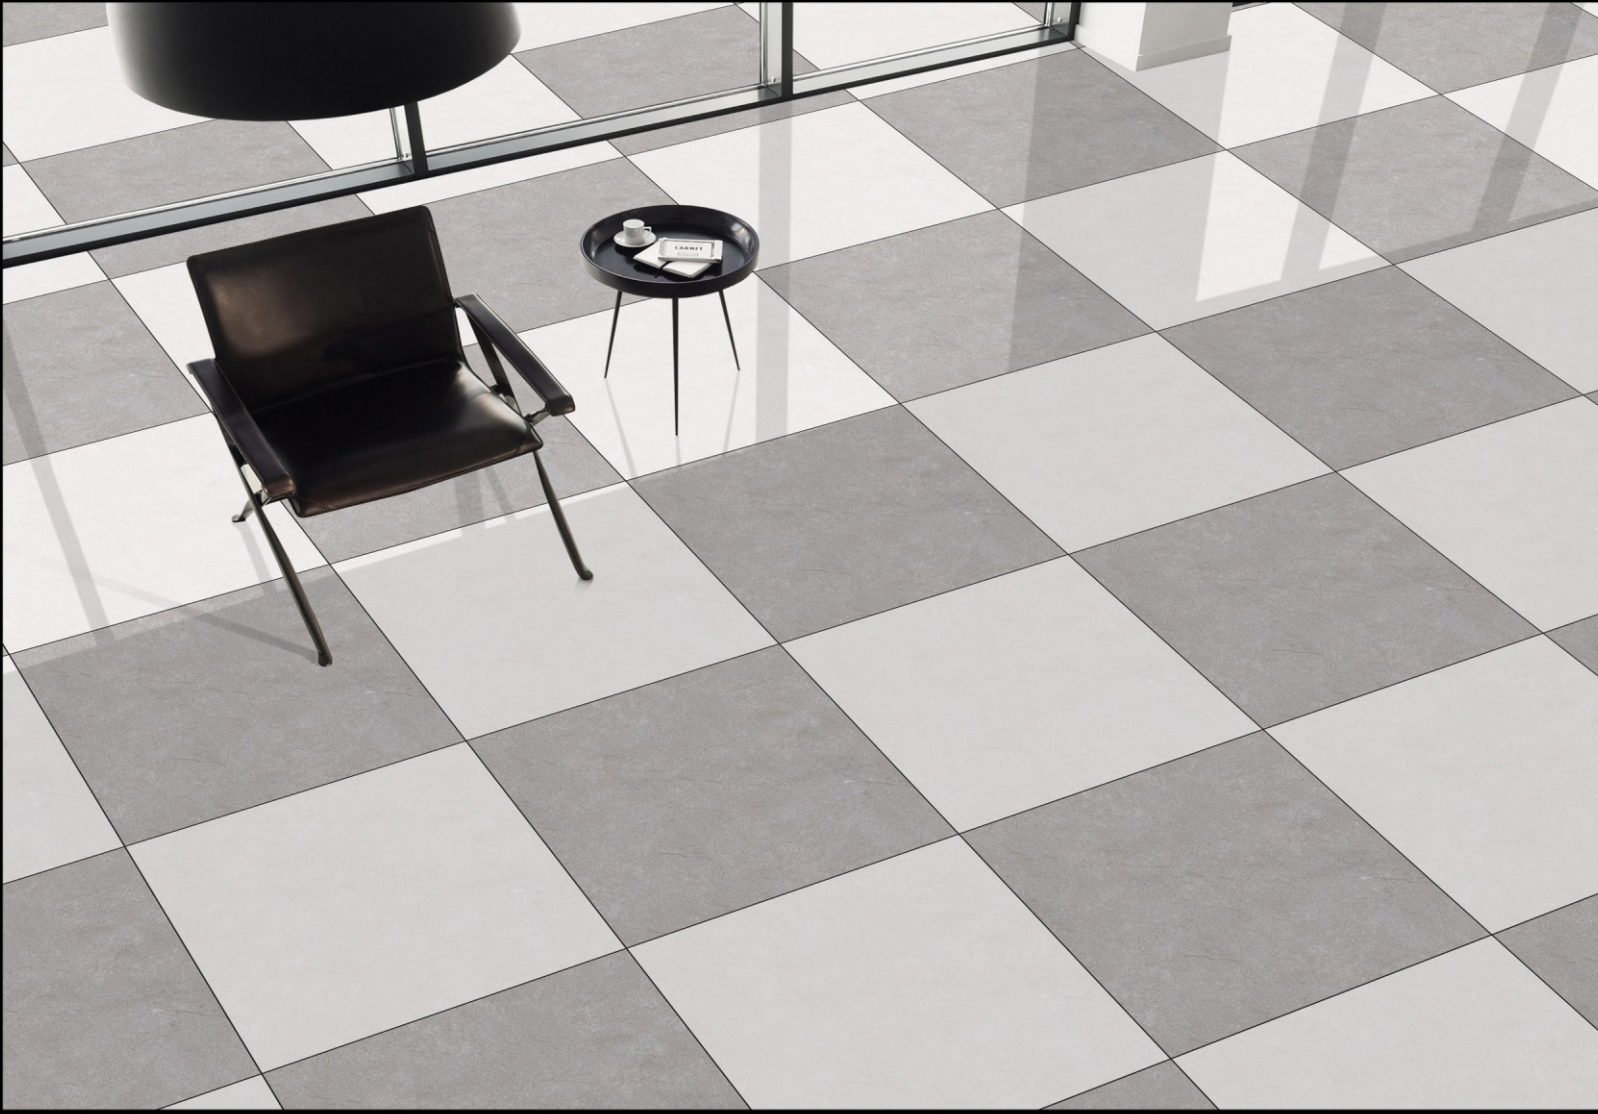

1 FACES

ROTTO SUGAR SERIES

DIGITAL PORCELAIN
600 mm X 600 mm

S-252

1 FACES

ROTTO SUGAR SERIES

DIGITAL PORCELAIN
600 mm X 600 mm

PARCOS
TILES LLP.