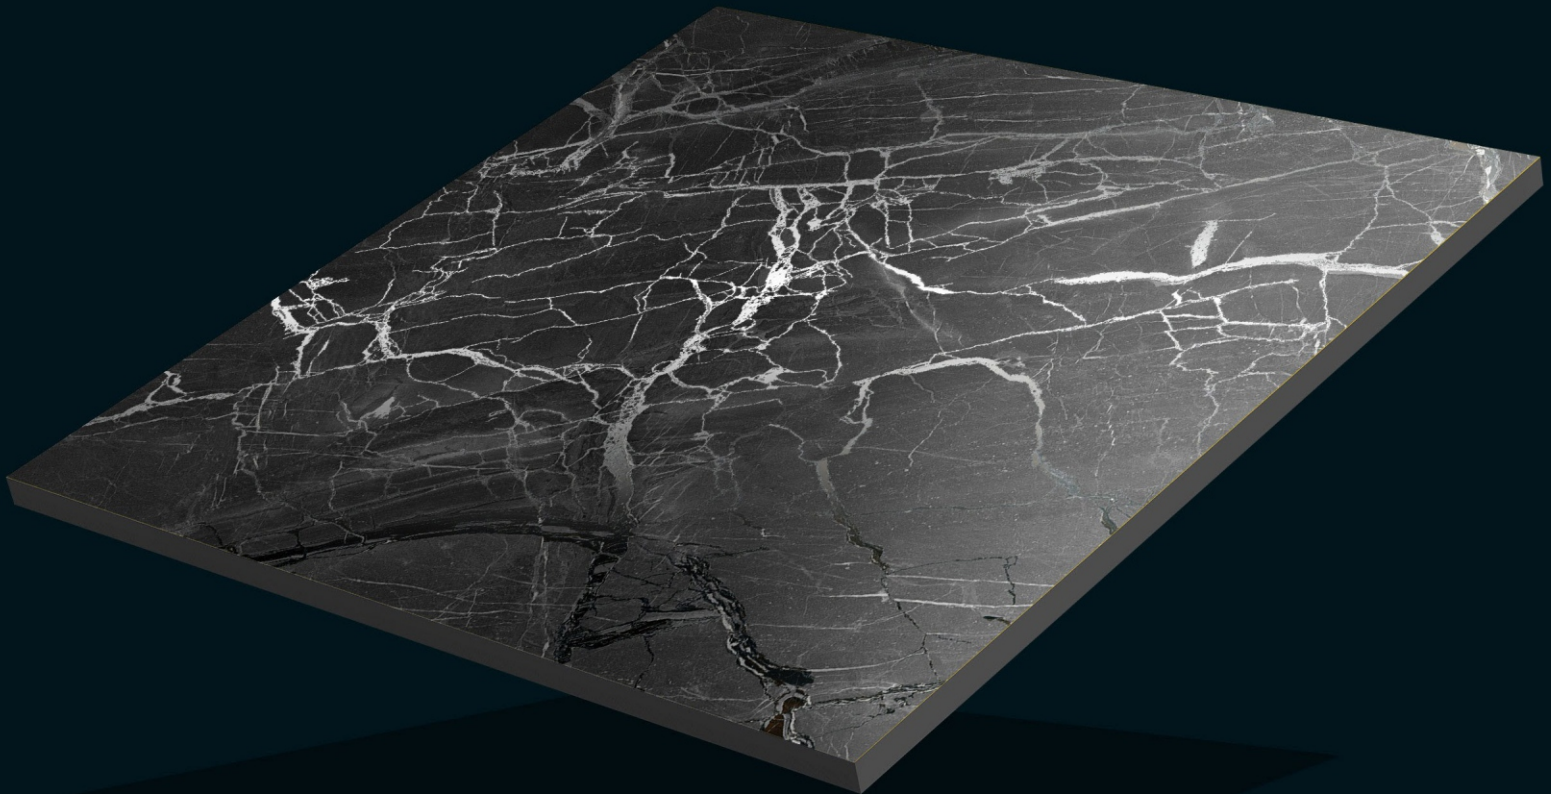

600x600mm
Porcelain
Carving Finish

Aleut Copper

600x600mm
Porcelain
Carving Finish

Aleut Gold

600x600mm
Porcelain
Carving Finish

Cosmic Smoke

600x600mm
Porcelain
Carving Finish

Dynamic Grey

600x600mm
Porcelain
Carving Finish

Dynamic Silver

600x600mm
Porcelain
Carving Finish

Sparkle Black

600x600mm
Porcelain
Carving Finish

Sparkle Gold

600x600mm
Porcelain
Carving Finish

Sparkle White