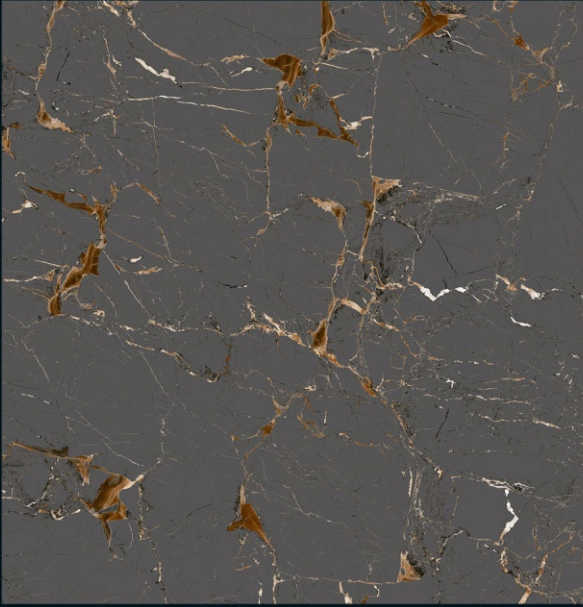

600x600mm
Porcelain
Carving Finish

Aleut Copper

600x600mm
Porcelain
Carving Finish

Aleut Gold

600x600mm
Porcelain
Carving Finish

Cosmic Smoke

600x600mm
Porcelain
Carving Finish

Dynamic Grey

600x600mm
Porcelain
Carving Finish

Dynamic Silver

600x600mm
Porcelain
Carving Finish

Sparkle Black

600x600mm
Porcelain
Carving Finish

Sparkle Gold

600x600mm
Porcelain
Carving Finish

Sparkle White