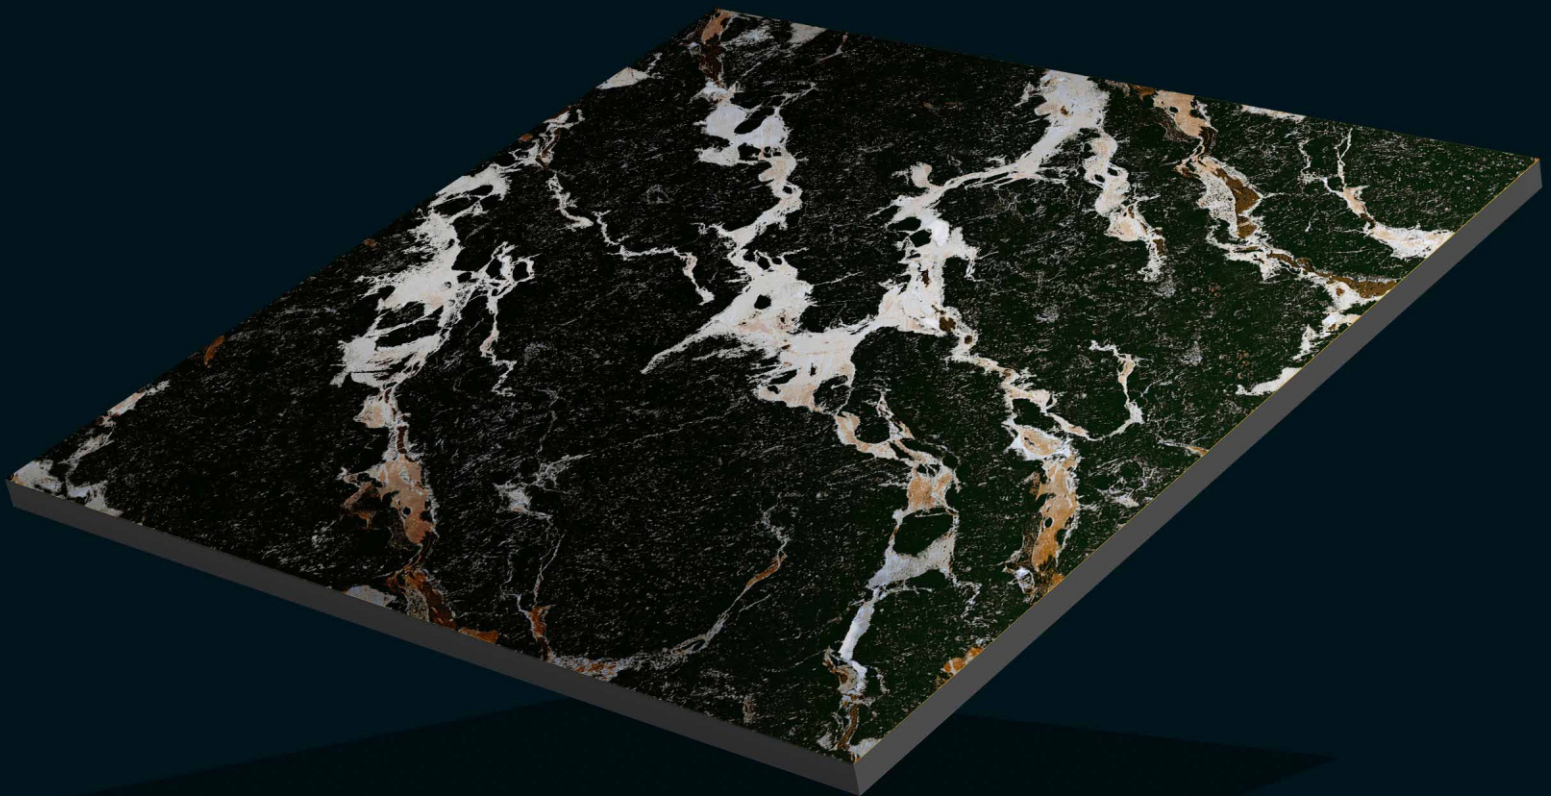

600x600mm
Porcelain
Carving Finish

Dynamic Silver

600x600mm
Porcelain
Carving Finish

Sparkle Black

600x600mm
Porcelain
Carving Finish

Sparkle Gold

600x600mm
Porcelain
Carving Finish

Sparkle White