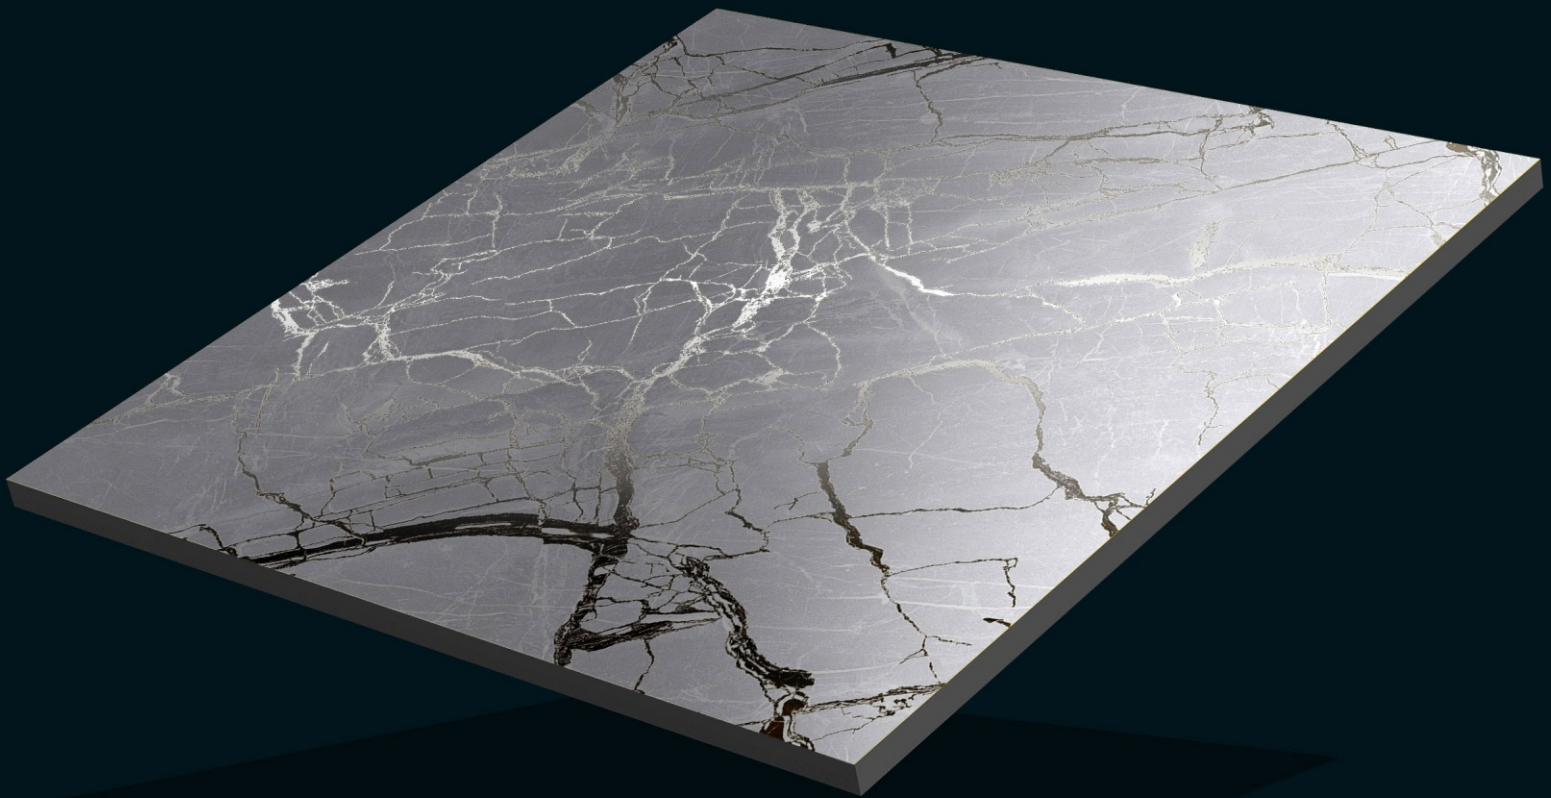

600x600mm
Porcelain
Carving Finish

Aleut Copper

600x600mm
Porcelain
Carving Finish

Aleut Gold

600x600mm
Porcelain
Carving Finish

Cosmic Smoke

600x600mm
Porcelain
Carving Finish

Dynamic Grey

600x600mm
Porcelain
Carving Finish

Dynamic Silver

600x600mm
Porcelain
Carving Finish

Sparkle Black

600x600mm
Porcelain
Carving Finish

Sparkle Gold

600x600mm
Porcelain
Carving Finish

Sparkle White