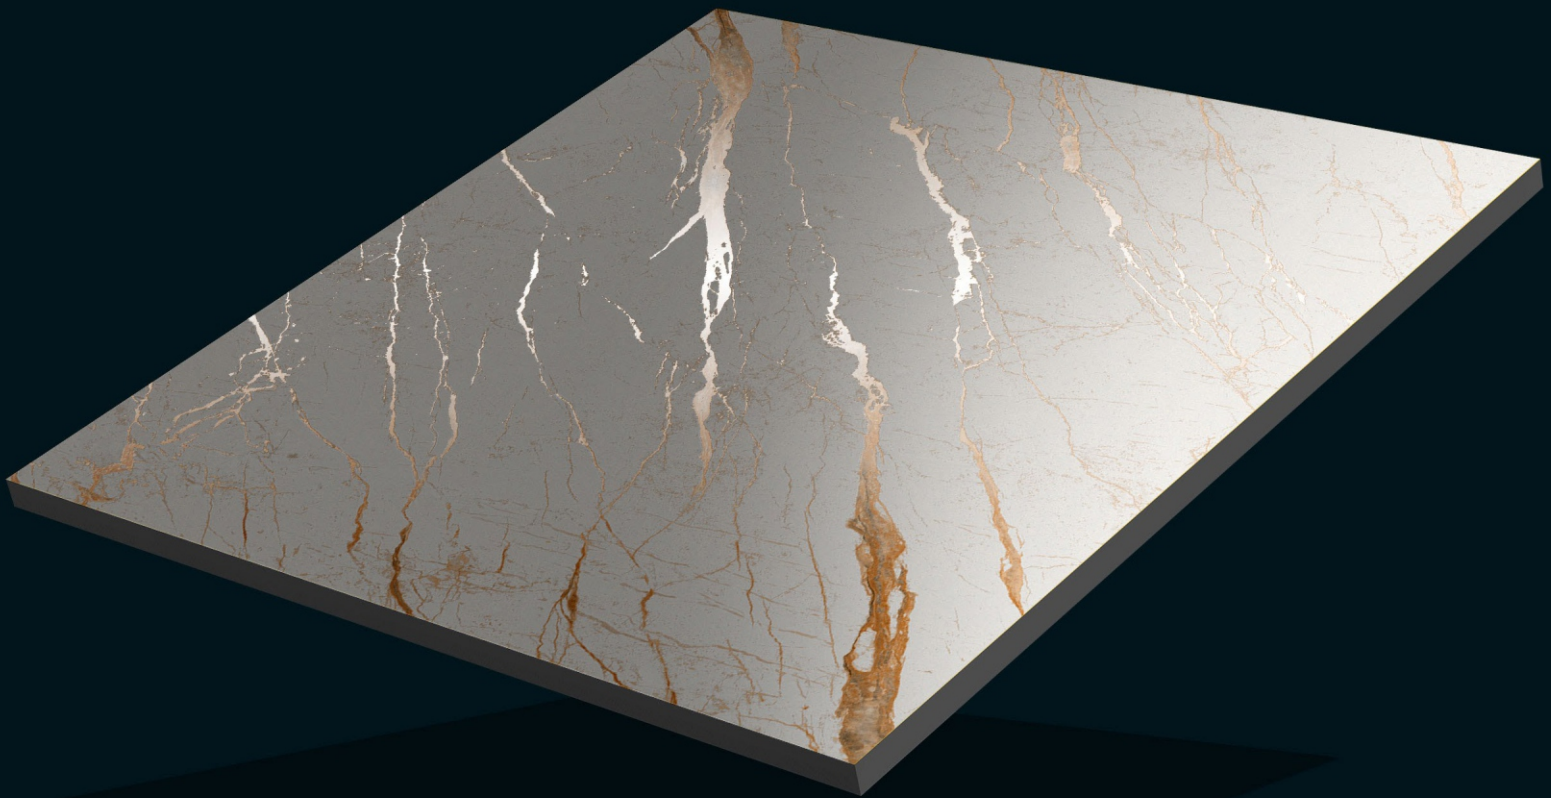

600x600mm
Porcelain
Carving Finish

Aleut Copper

600x600mm
Porcelain
Carving Finish

Aleut Gold

600x600mm
Porcelain
Carving Finish

Cosmic Smoke

600x600mm
Porcelain
Carving Finish

Dynamic Grey

600x600mm
Porcelain
Carving Finish

Dynamic Silver

600x600mm
Porcelain
Carving Finish

Sparkle Black

600x600mm
Porcelain
Carving Finish

Sparkle Gold

600x600mm
Porcelain
Carving Finish

Sparkle White