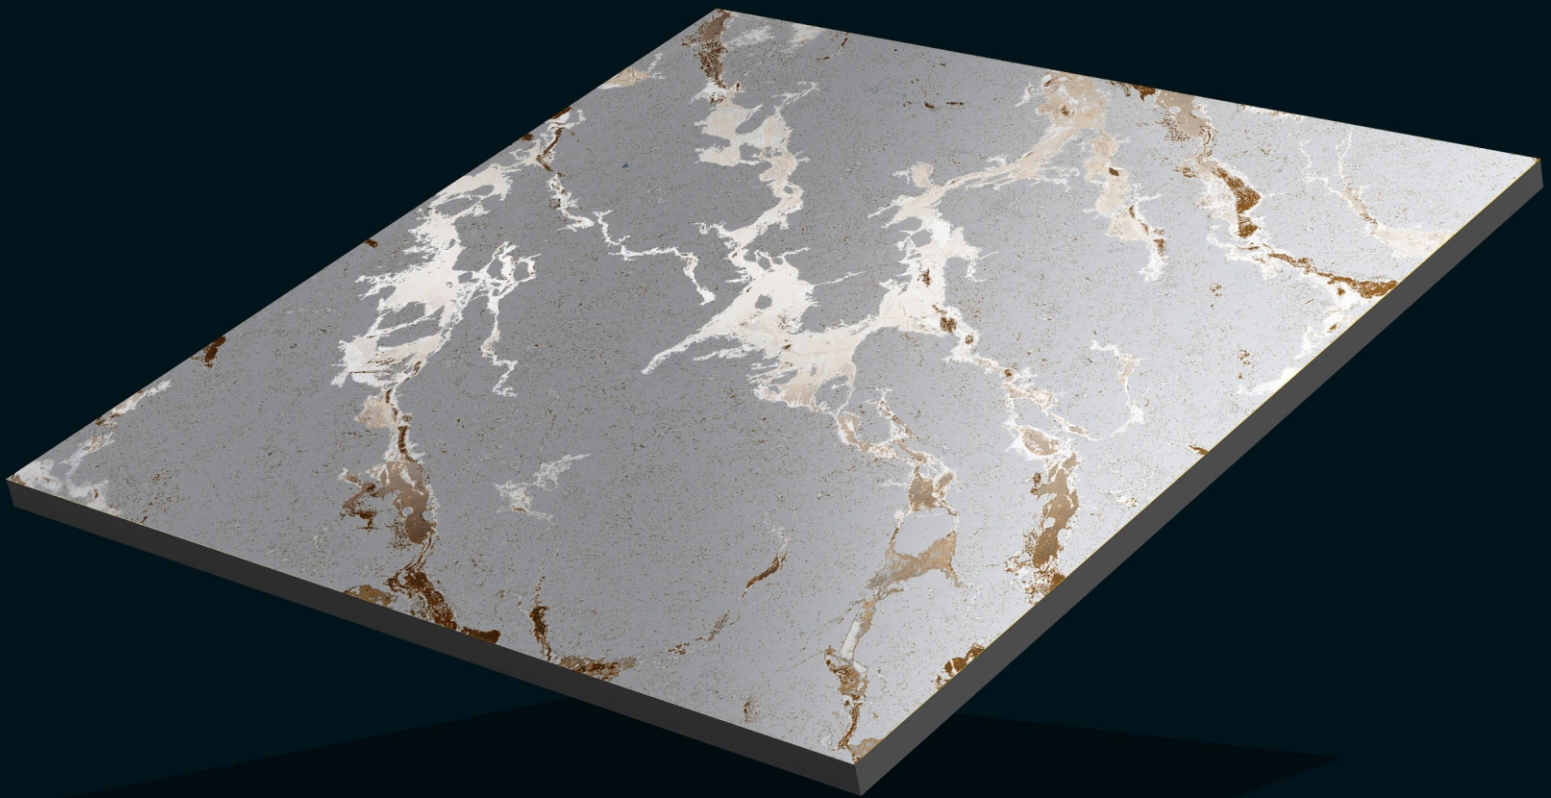

600x600mm
Porcelain
Carving Finish

Dynamic Silver

600x600mm
Porcelain
Carving Finish

Sparkle Black

600x600mm
Porcelain
Carving Finish

Sparkle Gold

600x600mm
Porcelain
Carving Finish

Sparkle White