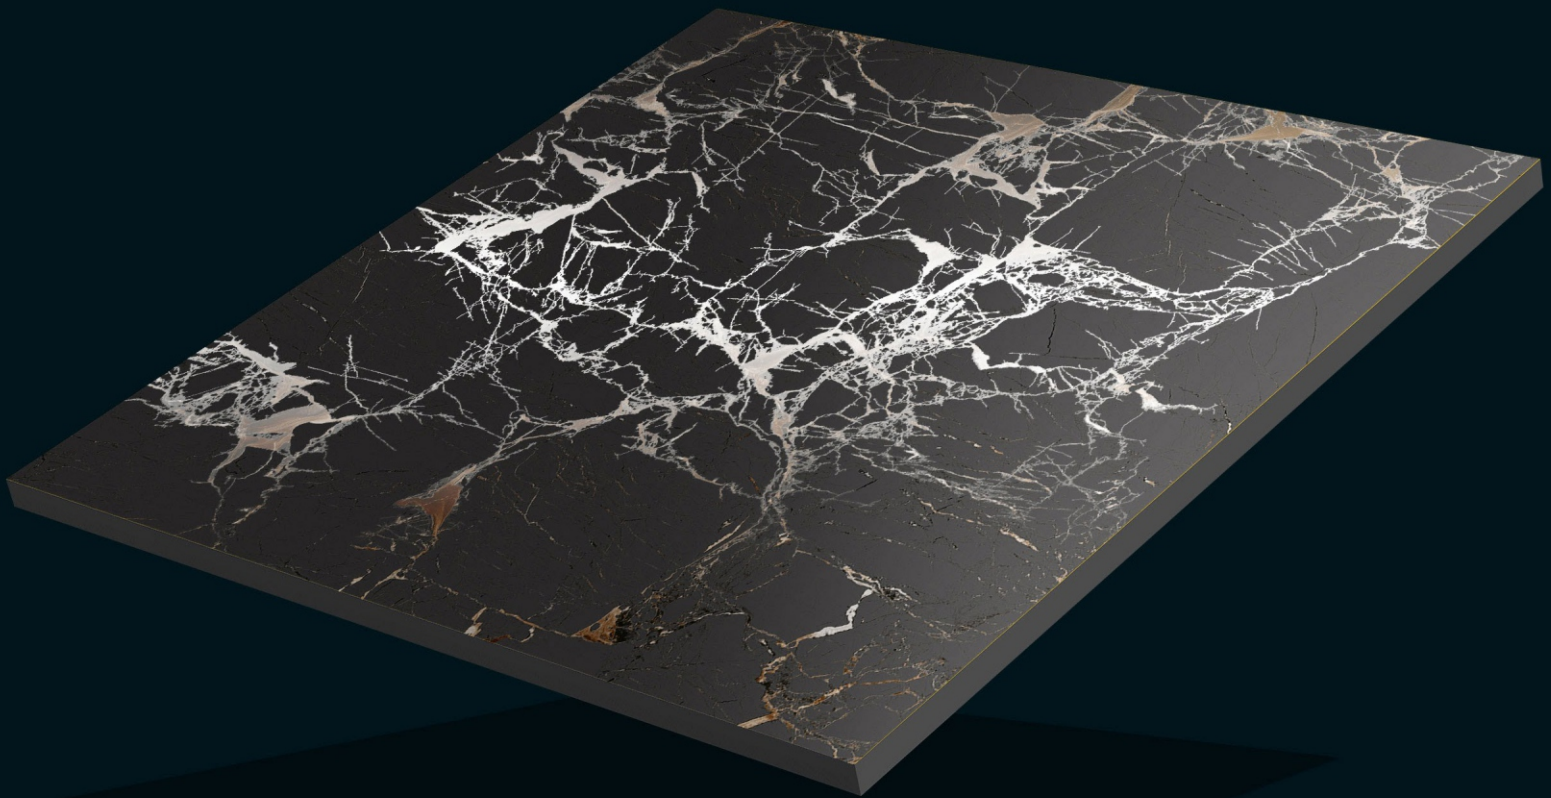

600x600mm
Porcelain
Carving Finish

Aleut Copper

600x600mm
Porcelain
Carving Finish

Aleut Gold

600x600mm
Porcelain
Carving Finish

Cosmic Smoke

600x600mm
Porcelain
Carving Finish

Dynamic Grey

600x600mm
Porcelain
Carving Finish

Dynamic Silver

600x600mm
Porcelain
Carving Finish

Sparkle Black

600x600mm
Porcelain
Carving Finish

Sparkle Gold

600x600mm
Porcelain
Carving Finish

Sparkle White