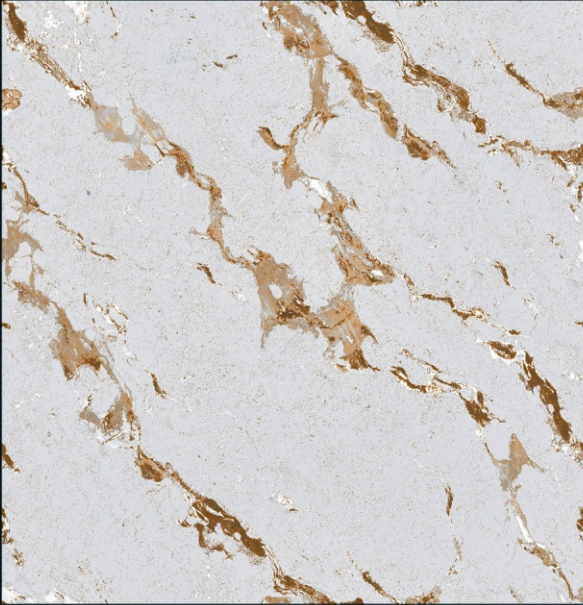

600x600mm
Porcelain
Carving Finish

Dynamic Silver

600x600mm
Porcelain
Carving Finish

Sparkle Black

600x600mm
Porcelain
Carving Finish

Sparkle Gold

600x600mm
Porcelain
Carving Finish

Sparkle White