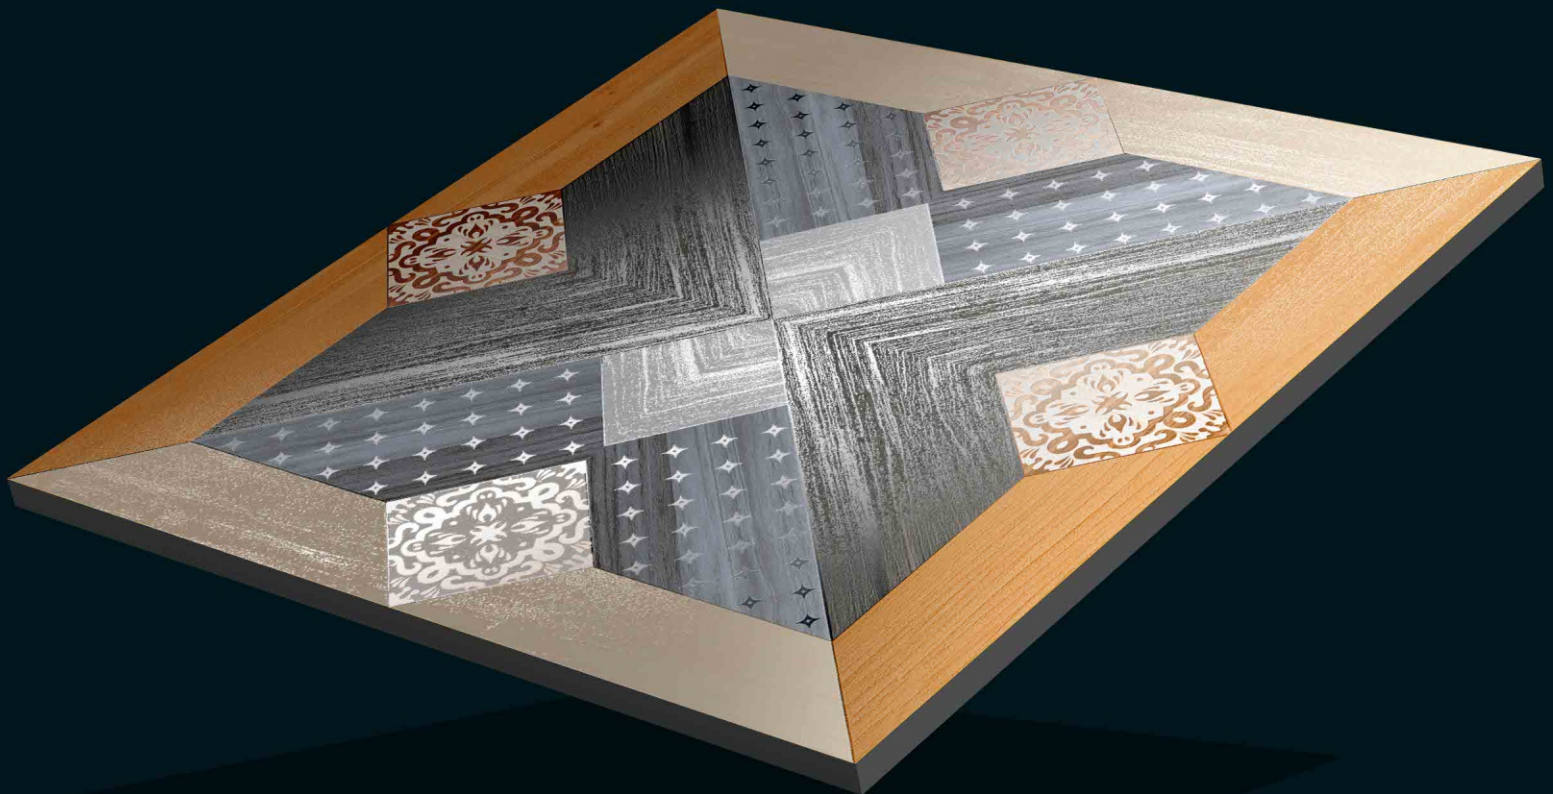

600x600mm

PORCELAIN TILES

PARCOS

TILES LLP.

600x600mm
Porcelain
CRYSTAL

IMPERIAL WOOD-2

600x600mm
Porcelain
CRYSTAL

IMPERIAL WOOD-8

600x600mm
Porcelain
Carving Finish

Aleut Copper

600x600mm
Porcelain
Carving Finish

Aleut Gold

600x600mm
Porcelain
Carving Finish

Cosmic Smoke

600x600mm
Porcelain
Carving Finish

Dynamic Grey

600x600mm
Porcelain
Carving Finish

Dynamic Silver

600x600mm
Porcelain
Carving Finish

Sparkle Black

600x600mm
Porcelain
Carving Finish

Sparkle Gold

600x600mm
Porcelain
Carving Finish

Sparkle White