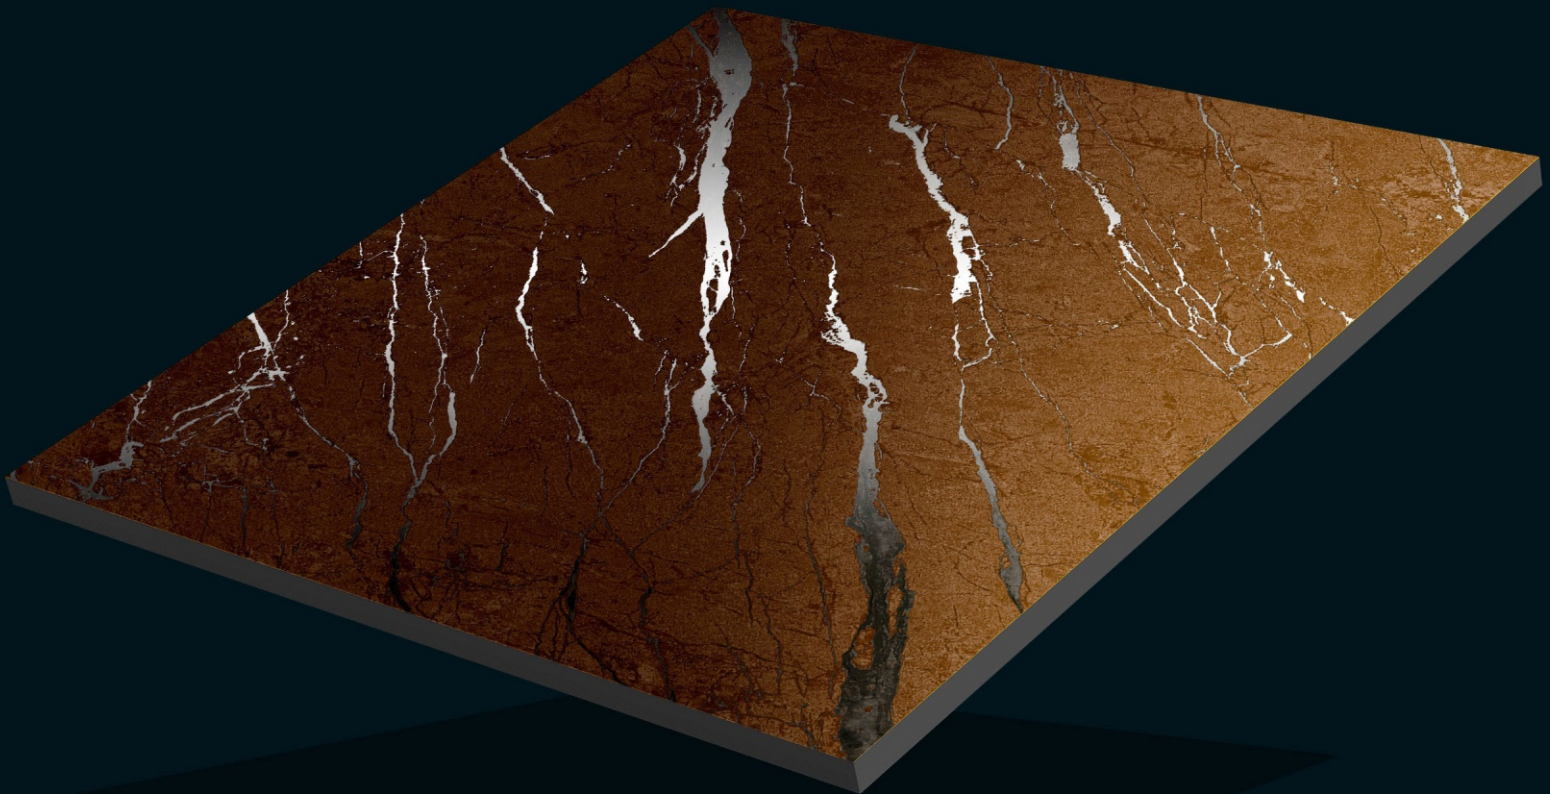

600x600mm

PORCELAIN TILES

PARCOS

TILES LLP.

600x600mm
Porcelain
CRYSTAL

IMPERIAL WOOD-2

600x600mm
Porcelain
CRYSTAL

IMPERIAL WOOD-8

600x600mm
Porcelain
Carving Finish

Aleut Copper

600x600mm
Porcelain
Carving Finish

Aleut Gold

600x600mm
Porcelain
Carving Finish

Cosmic Smoke

600x600mm
Porcelain
Carving Finish

Dynamic Grey

600x600mm
Porcelain
Carving Finish

Dynamic Silver

600x600mm
Porcelain
Carving Finish

Sparkle Black

600x600mm
Porcelain
Carving Finish

Sparkle Gold

600x600mm
Porcelain
Carving Finish

Sparkle White