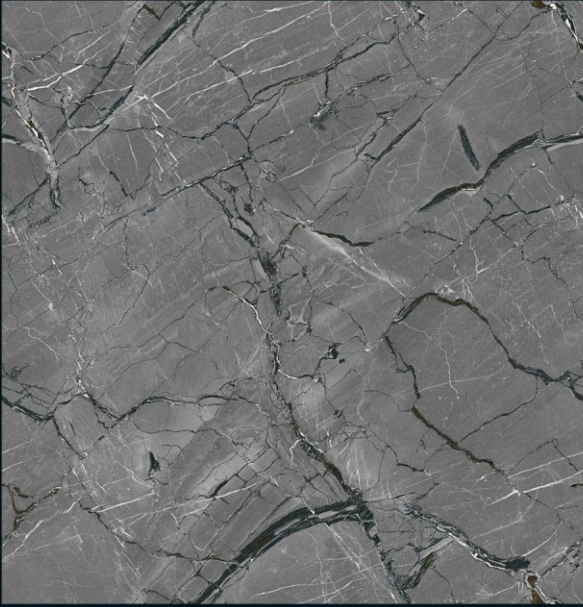

600x600mm
Porcelain
Carving Finish

Aleut Copper

600x600mm
Porcelain
Carving Finish

Aleut Gold

600x600mm
Porcelain
Carving Finish

Cosmic Smoke

600x600mm
Porcelain
Carving Finish

Dynamic Grey