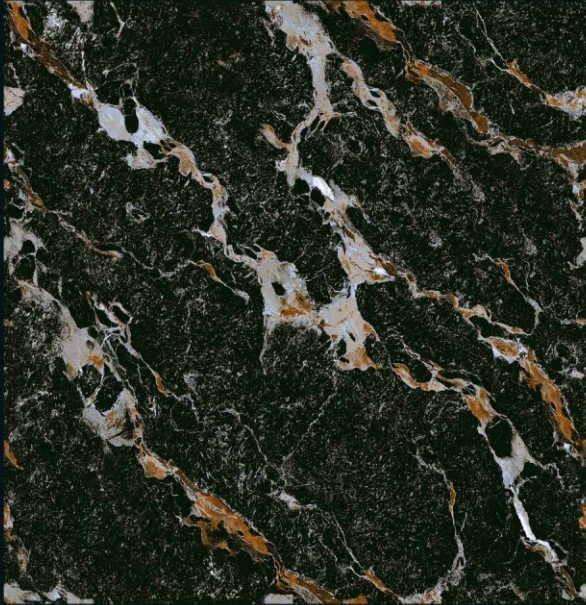

600x600mm
Porcelain
Carving Finish

Aleut Copper

600x600mm
Porcelain
Carving Finish

Aleut Gold

600x600mm
Porcelain
Carving Finish

Cosmic Smoke

600x600mm
Porcelain
Carving Finish

Dynamic Grey

600x600mm
Porcelain
Carving Finish

Dynamic Silver

600x600mm
Porcelain
Carving Finish

Sparkle Black

600x600mm
Porcelain
Carving Finish

Sparkle Gold

600x600mm
Porcelain
Carving Finish

Sparkle White