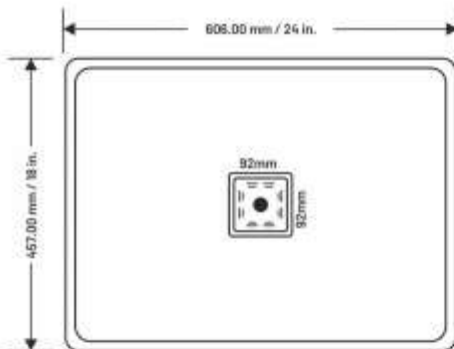

WHITE GRANITE

DIMENSION

SIZE

| | | |
|---------------|---|----------------|
| SIZE | 18" x 24" x 8.5" / 457x606x215mm | |
| WEIGHT | 11.50kg. (Approx) | |
| FINISH | GRANITE | |
| MRP. | METALIC SERIES | 8250 /- |
| | GRANITE SERIES | 7950 /- |

DIMENSION

SIZE

| | | |
|---------------|---|----------------|
| SIZE | 18" x 24" x 8.5" / 457x606x215mm | |
| WEIGHT | 11.50kg. (Approx) | |
| FINISH | GRANITE | |
| MRP. | METALIC SERIES | 8250 /- |
| | GRANITE SERIES | 7950 /- |

WHITE

DIMENSION

SIZE

| | | |
|---------------|---|----------------|
| SIZE | 18" x 24" x 8.5" / 457x606x215mm | |
| WEIGHT | 11.50kg. (Approx) | |
| FINISH | GRANITE | |
| MRP. | METALIC SERIES | 8250 /- |
| | GRANITE SERIES | 7950 /- |