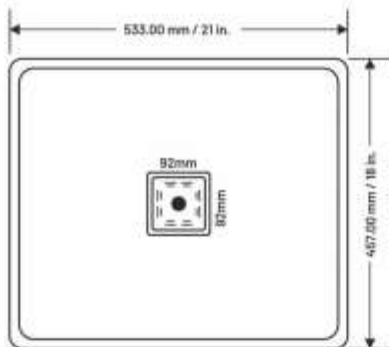

DIMENSION

SIZE

| | | |
|---------------|---|----------------|
| SIZE | 18" x 24" x 8.5" / 457x606x215mm | |
| WEIGHT | 11.50kg. (Approx) | |
| FINISH | GRANITE | |
| MRP. | METALIC SERIES | 8250 /- |
| | GRANITE SERIES | 7950 /- |

WHITE

DIMENSION

SIZE

| | | |
|---------------|---|----------------|
| SIZE | 18" x 24" x 8.5" / 457x606x215mm | |
| WEIGHT | 11.50kg. (Approx) | |
| FINISH | GRANITE | |
| MRP. | METALIC SERIES | 8250 /- |
| | GRANITE SERIES | 7950 /- |

DIMENSION

SIZE

| | | |
|---------------|---|----------------|
| SIZE | 18" x 21" x 8.5" / 457x533x215mm | |
| WEIGHT | 10.50kg. (Approx) | |
| FINISH | GRANITE | |
| MRP. | METALIC SERIES | 7950 /- |
| | GRANITE SERIES | 7650 /- |