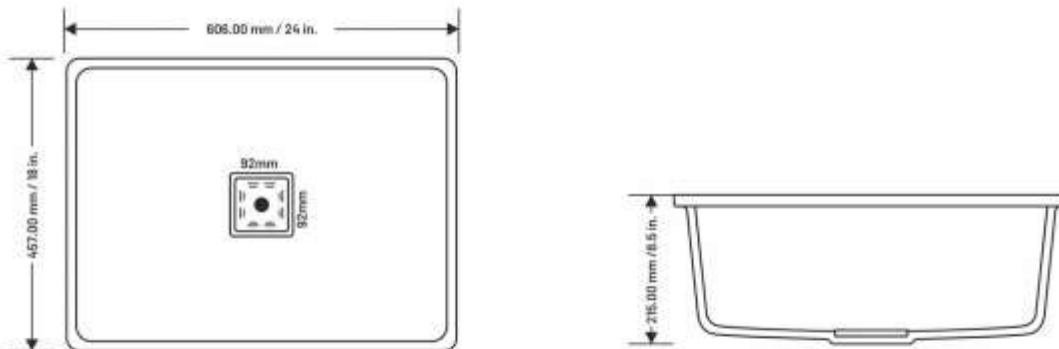

DIMENSION

SIZE

| | | |
|---------------|---|----------------|
| SIZE | 18" x 24" x 8.5" / 457x606x215mm | |
| WEIGHT | 11.50kg. (Approx) | |
| FINISH | GRANITE | |
| MRP. | METALIC SERIES | 8250 /- |
| | GRANITE SERIES | 7950 /- |

WHITE

DIMENSION

SIZE

| | | |
|---------------|---|----------------|
| SIZE | 18" x 24" x 8.5" / 457x606x215mm | |
| WEIGHT | 11.50kg. (Approx) | |
| FINISH | GRANITE | |
| MRP. | METALIC SERIES | 8250 /- |
| | GRANITE SERIES | 7950 /- |

DIMENSION

SIZE

| | | |
|---------------|---|----------------|
| SIZE | 18" x 21" x 8.5" / 457x533x215mm | |
| WEIGHT | 10.50kg. (Approx) | |
| FINISH | GRANITE | |
| MRP. | METALIC SERIES | 7950 /- |
| | GRANITE SERIES | 7650 /- |