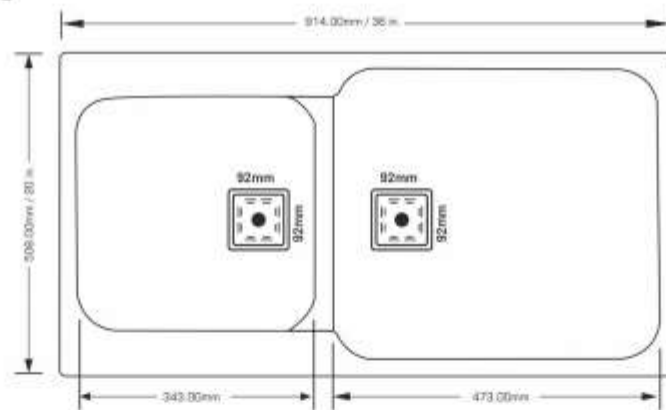

METALIC BLACK

DIMENSION