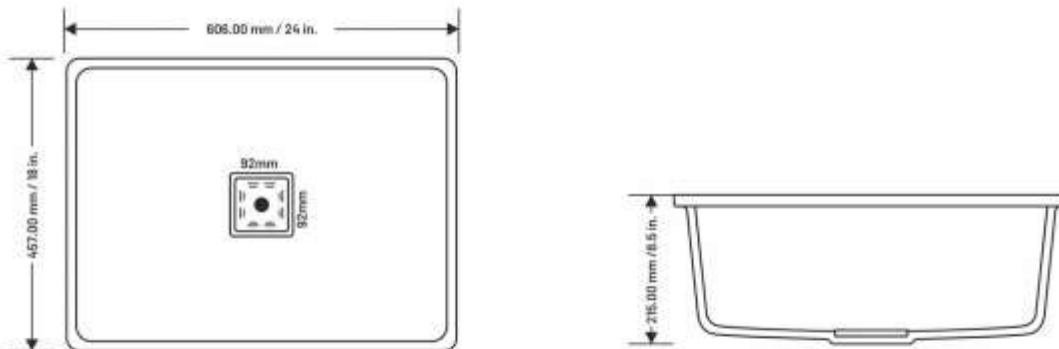

SIZE

SIZE	18" x 24" x 8.5" / 457x606x215mm	
WEIGHT	11.50kg. (Approx)	
FINISH	GRANITE	
MRP.	METALIC SERIES	8250 /-
	GRANITE SERIES	7950 /-