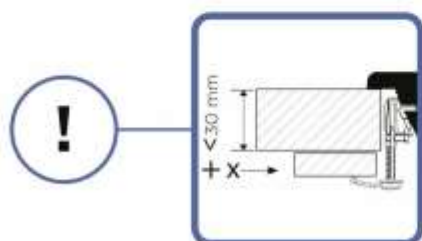

Recommended minimum worktop thickness:

Please note that if the sink is going to be installed with the help of our mounting brackets, we recommend a worktop thickness of 30-40 mm to ensure optimal grip. If the worktop is thinner than that, you will need to double up.