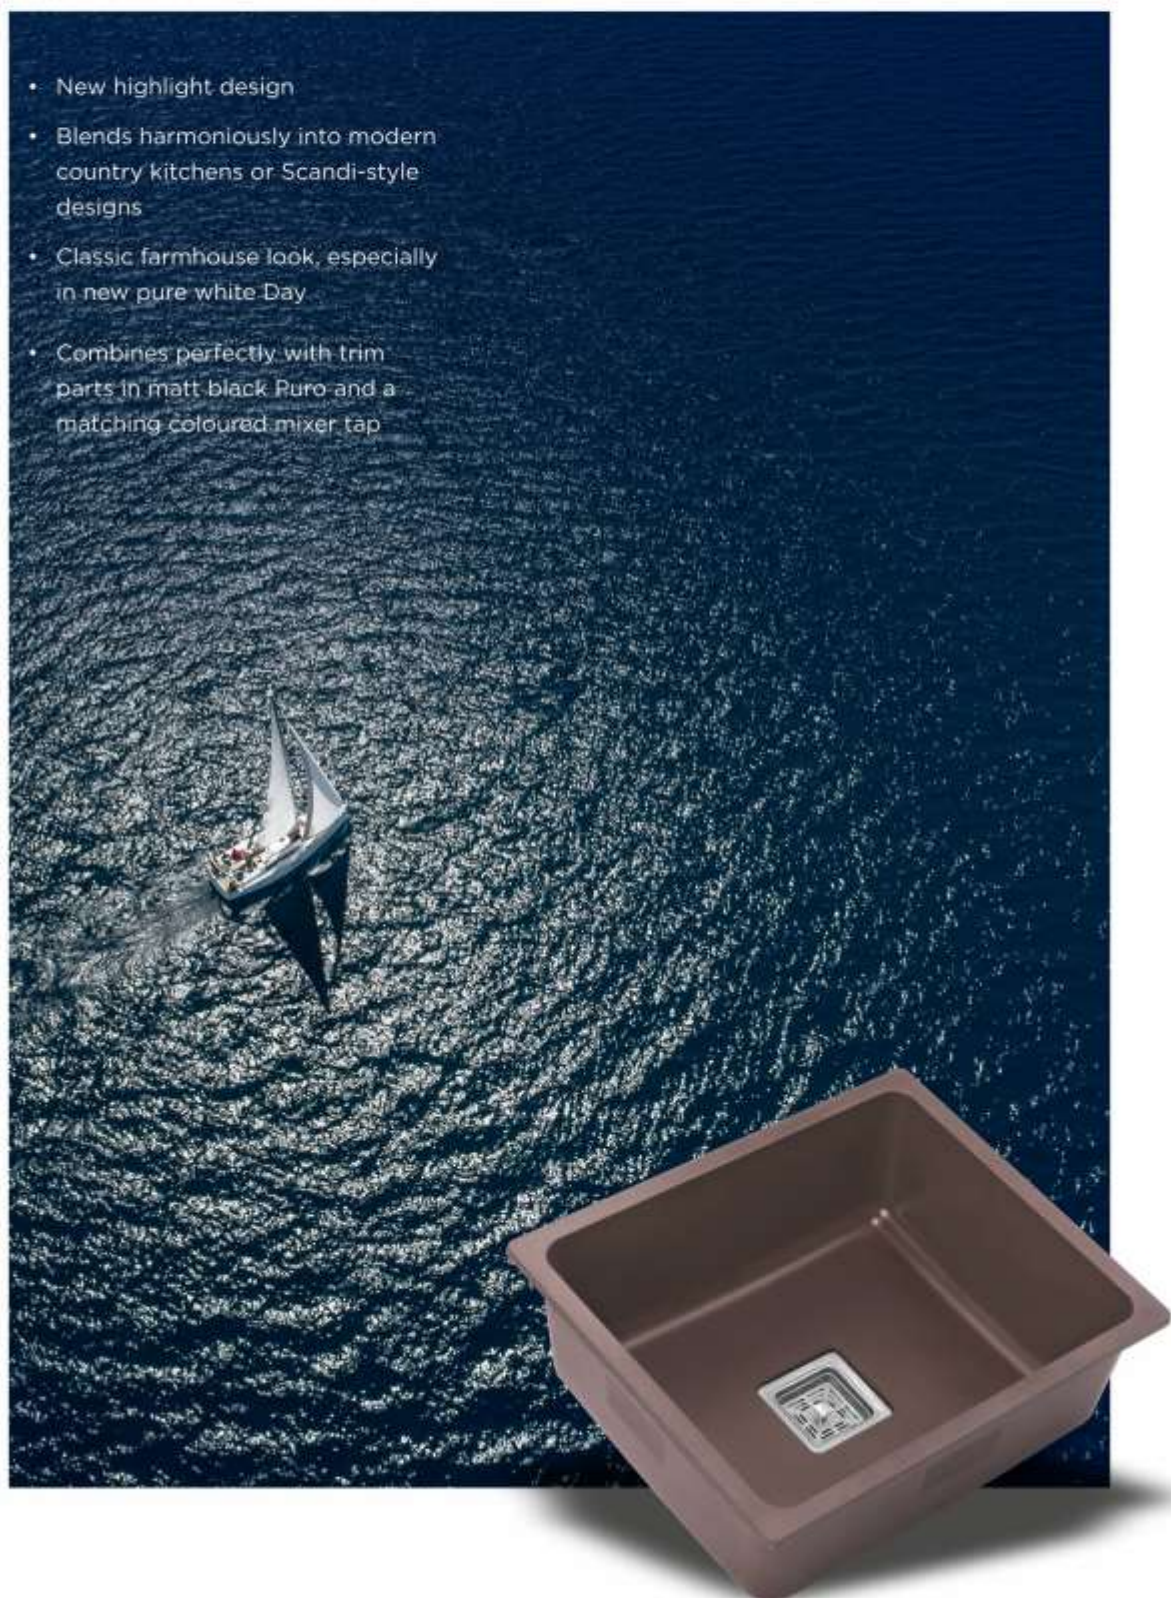

UNLOCK YOUR IMAGINATION

Anshu

— **HIGH GRADE
QUARTZ
SINKS**

— PREMIUM
QUARTZ
KITCHEN
SINK

NATURAL &
BEAUTIFUL

SHADES

ADD THE
**LUXURY IN THE
KITCHEN**

- New highlight design
- Blends harmoniously into modern country kitchens or Scandi-style designs
- Classic farmhouse look, especially in new pure white Day
- Combines perfectly with trim parts in matt black Puro and a matching coloured mixer tap