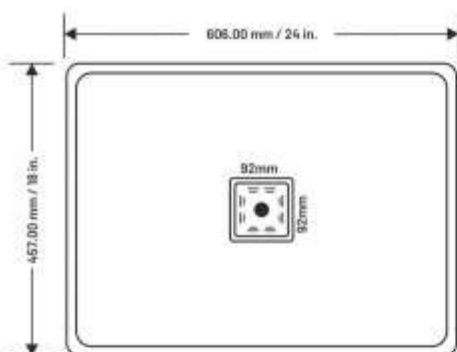

WHITE GRANITE

DIMENSION

SIZE

| | | |
|---------------|---|----------------|
| SIZE | 18" x 24" x 8.5" / 457x606x215mm | |
| WEIGHT | 11.50kg. (Approx) | |
| FINISH | GRANITE | |
| MRP. | METALIC SERIES | 8250 /- |
| | GRANITE SERIES | 7950 /- |

DIMENSION

SIZE

| | | |
|---------------|---|----------------|
| SIZE | 18" x 24" x 8.5" / 457x606x215mm | |
| WEIGHT | 11.50kg. (Approx) | |
| FINISH | GRANITE | |
| MRP. | METALIC SERIES | 8250 /- |
| | GRANITE SERIES | 7950 /- |

WHITE

DIMENSION

SIZE

| | | |
|---------------|---|----------------|
| SIZE | 18" x 24" x 8.5" / 457x606x215mm | |
| WEIGHT | 11.50kg. (Approx) | |
| FINISH | GRANITE | |
| MRP. | METALIC SERIES | 8250 /- |
| | GRANITE SERIES | 7950 /- |