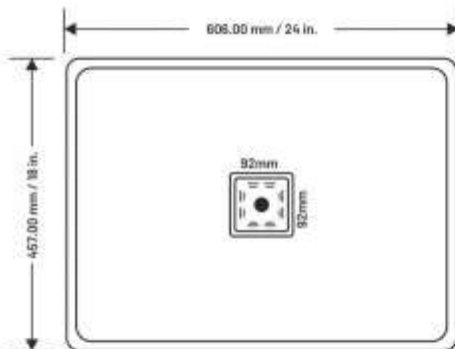

WHITE GRANITE

DIMENSION

SIZE

| | | |
|---------------|---|----------------|
| SIZE | 18" x 24" x 8.5" / 457x606x215mm | |
| WEIGHT | 11.50kg. (Approx) | |
| FINISH | GRANITE | |
| MRP. | METALIC SERIES | 8250 /- |
| | GRANITE SERIES | 7950 /- |

DIMENSION

SIZE

| | | |
|---------------|---|----------------|
| SIZE | 18" x 24" x 8.5" / 457x606x215mm | |
| WEIGHT | 11.50kg. (Approx) | |
| FINISH | GRANITE | |
| MRP. | METALIC SERIES | 8250 /- |
| | GRANITE SERIES | 7950 /- |

WHITE

DIMENSION

SIZE

| | | |
|---------------|---|----------------|
| SIZE | 18" x 24" x 8.5" / 457x606x215mm | |
| WEIGHT | 11.50kg. (Approx) | |
| FINISH | GRANITE | |
| MRP. | METALIC SERIES | 8250 /- |
| | GRANITE SERIES | 7950 /- |