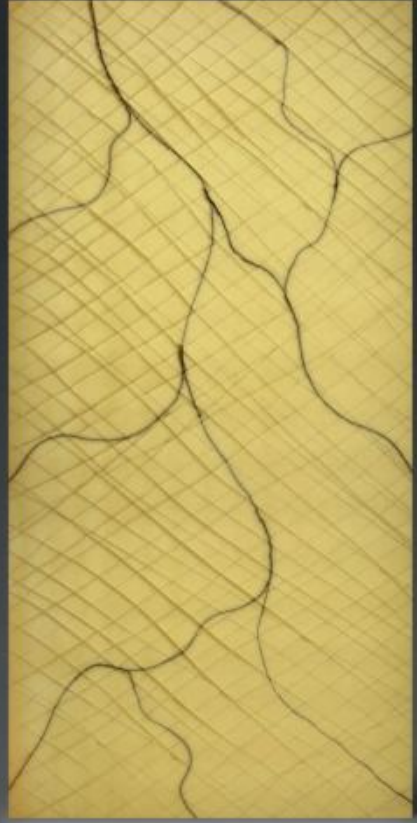

Back lighting effect

MODEL:MN-909

SIZE: 2440 x 1220 x 6mm
GLOSSY

CRACK ONYX
SERIES