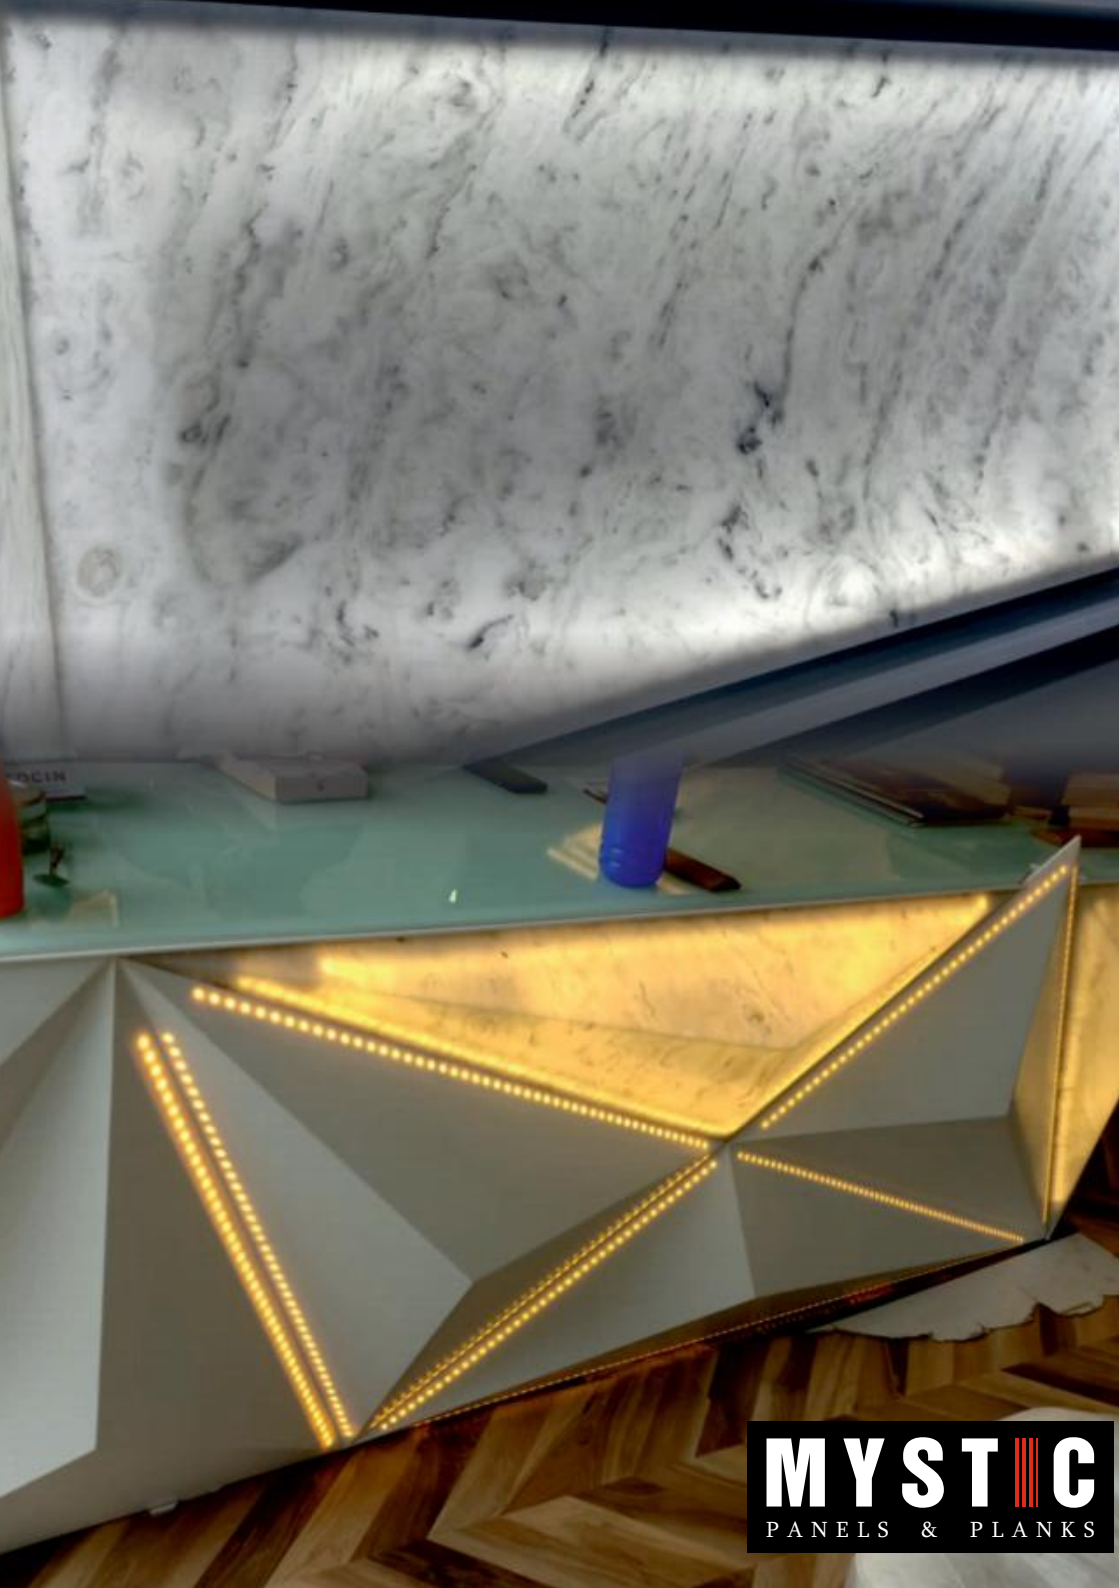

## ACRYLIC RESIN PANEL

Normal lighting effect

Back lighting effect

**MODEL:MN-905**

SIZE: 2440 x 1220 x 6mm  
GLOSSY

**ONYX**  
SERIES

**MYSTIC**  
PANELS & PLANKS

**MYSTIC**  
PANELS & PLANKS