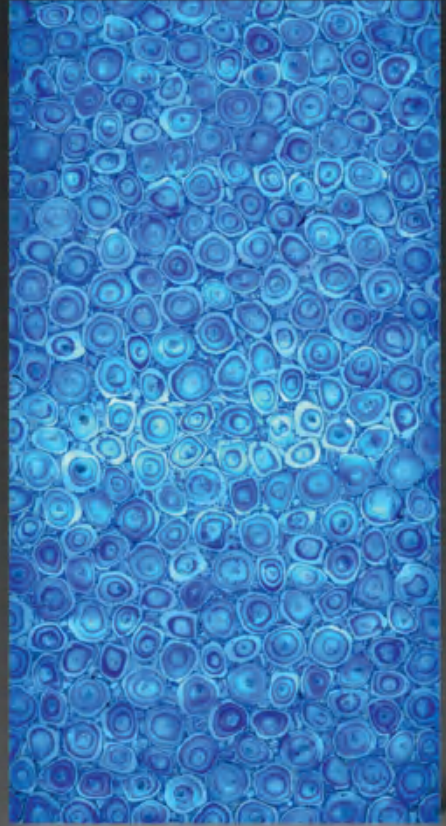

Back lighting effect

MODEL : MN-1109
SIZE : 2440 x 1220 x 6mm
Glossy

AGATE STONE
SERIES