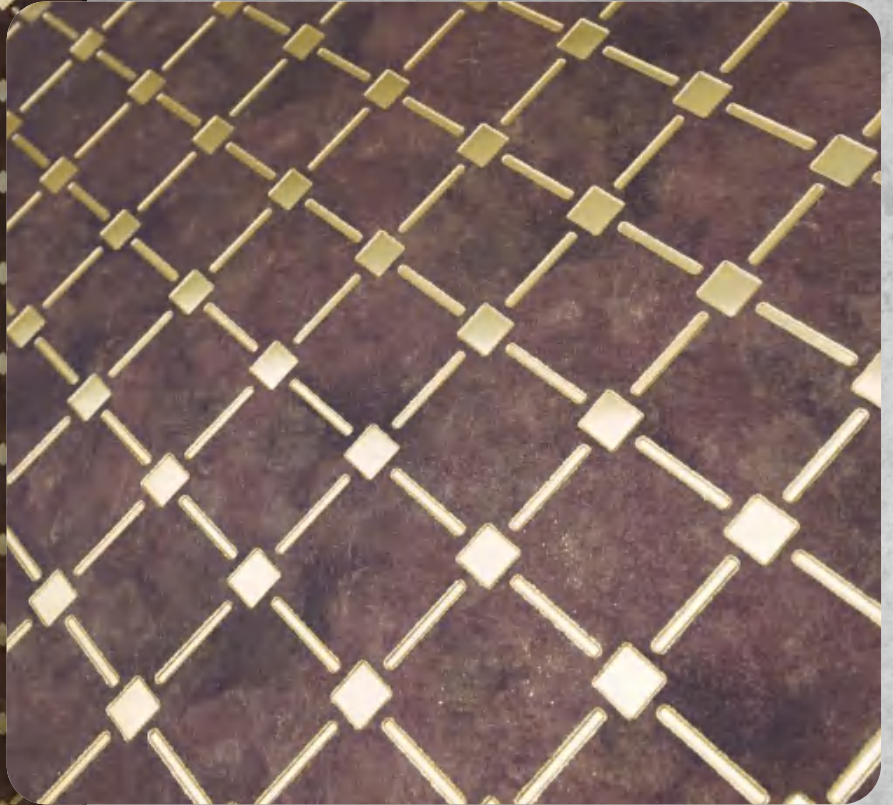

CHARCOAL PANELS

2400 x 595 x 4mm

MN-385

595mm x 2400mm | Thickness 4mm

Easy Installation

Anti Termite

Anti Borer

Water Proof