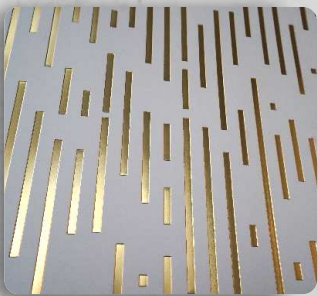

2400 x 595 x 4mm

TAP ON THE PRODUCT

MN-372

ARRIVAL