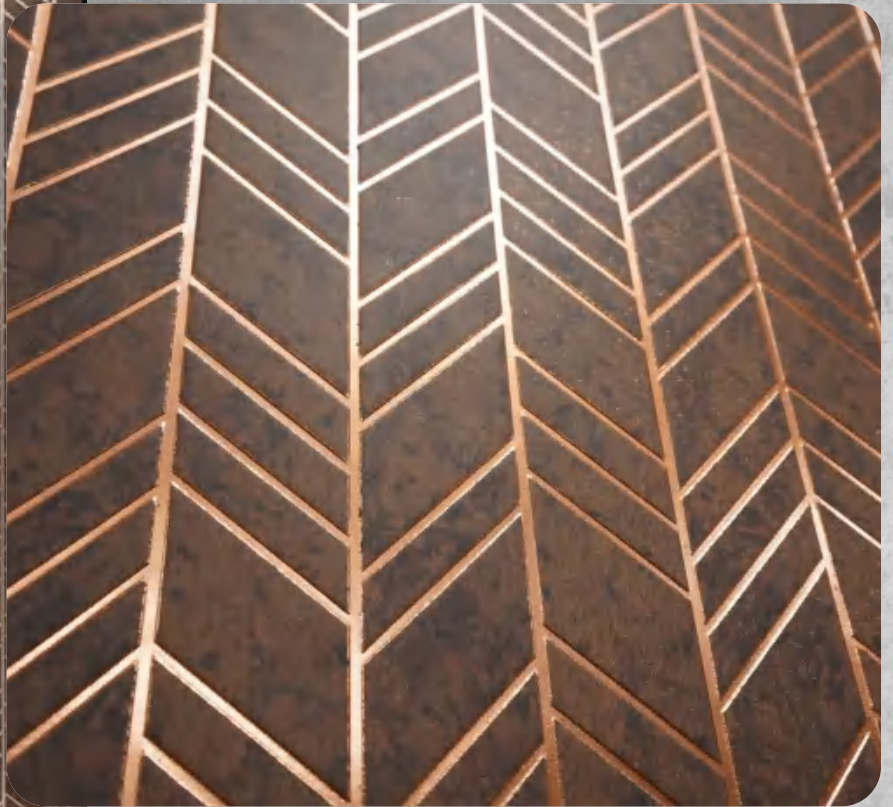

CHARCOAL PANELS

2400 x 595 x 4mm

MN-365

595mm x 2400mm | Thickness 4mm

Easy Installation

Anti Termite

Anti Borer

Water Proof