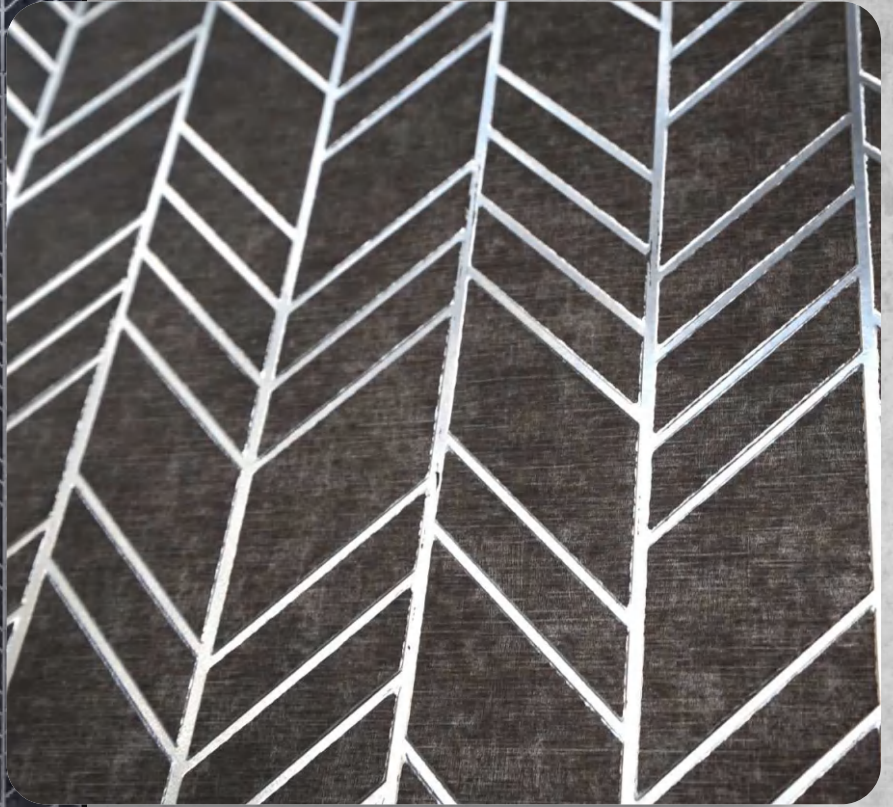

CHARCOAL PANELS

2400 x 595 x 4mm

MN-363

595mm x 2400mm | Thickness 4mm

Easy Installation

Anti Termite

Anti Borer

Water Proof