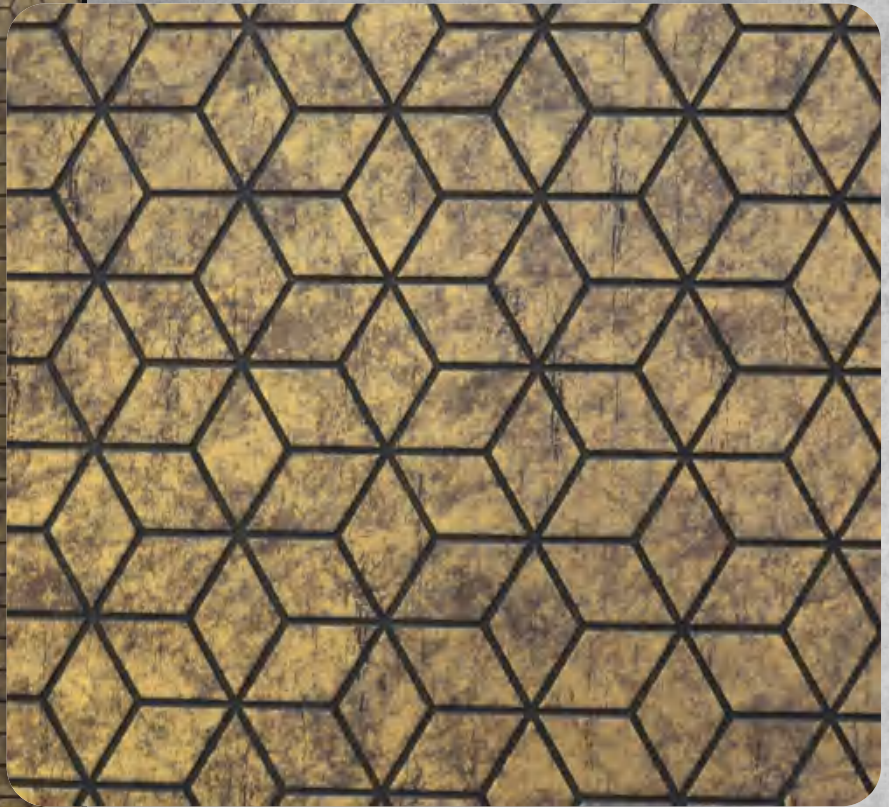

CHARCOAL PANELS

2400 x 595 x 4mm

MN-111

595mm x 2400mm | Thickness 4mm

Easy Installation

Anti Termite

Anti Borer

Water Proof

CHARCOAL PANELS

2400 x 595 x 4mm

MN-60

595mm x 2400mm | Thickness 4mm

Easy Installation

Anti Termite

Anti Borer

Water Proof