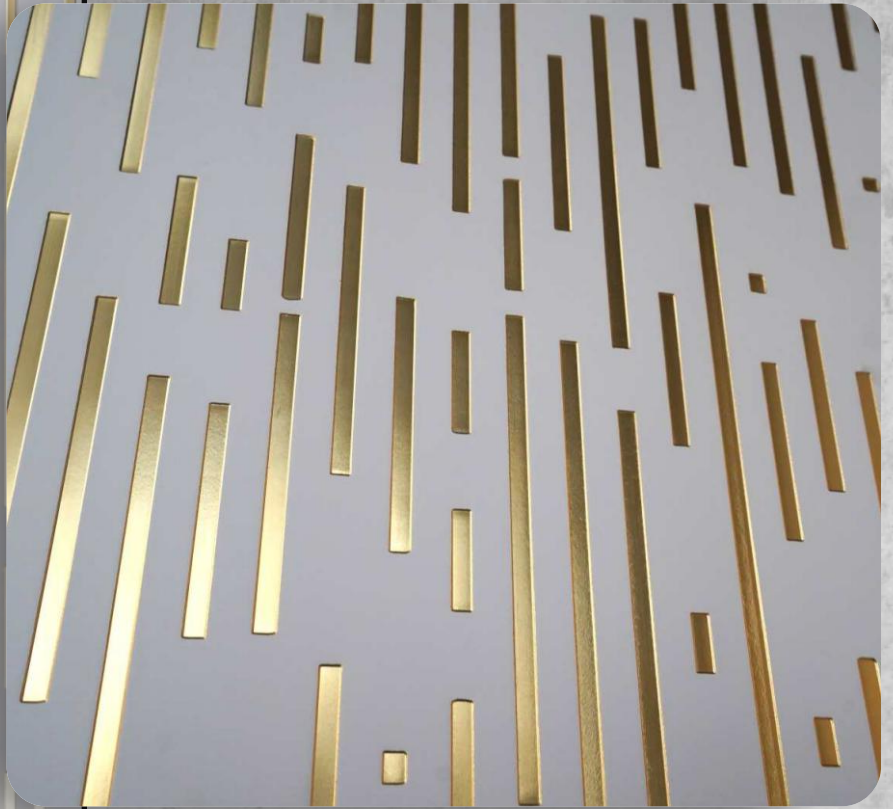

CHARCOAL PANELS

2400 x 595 x 4mm