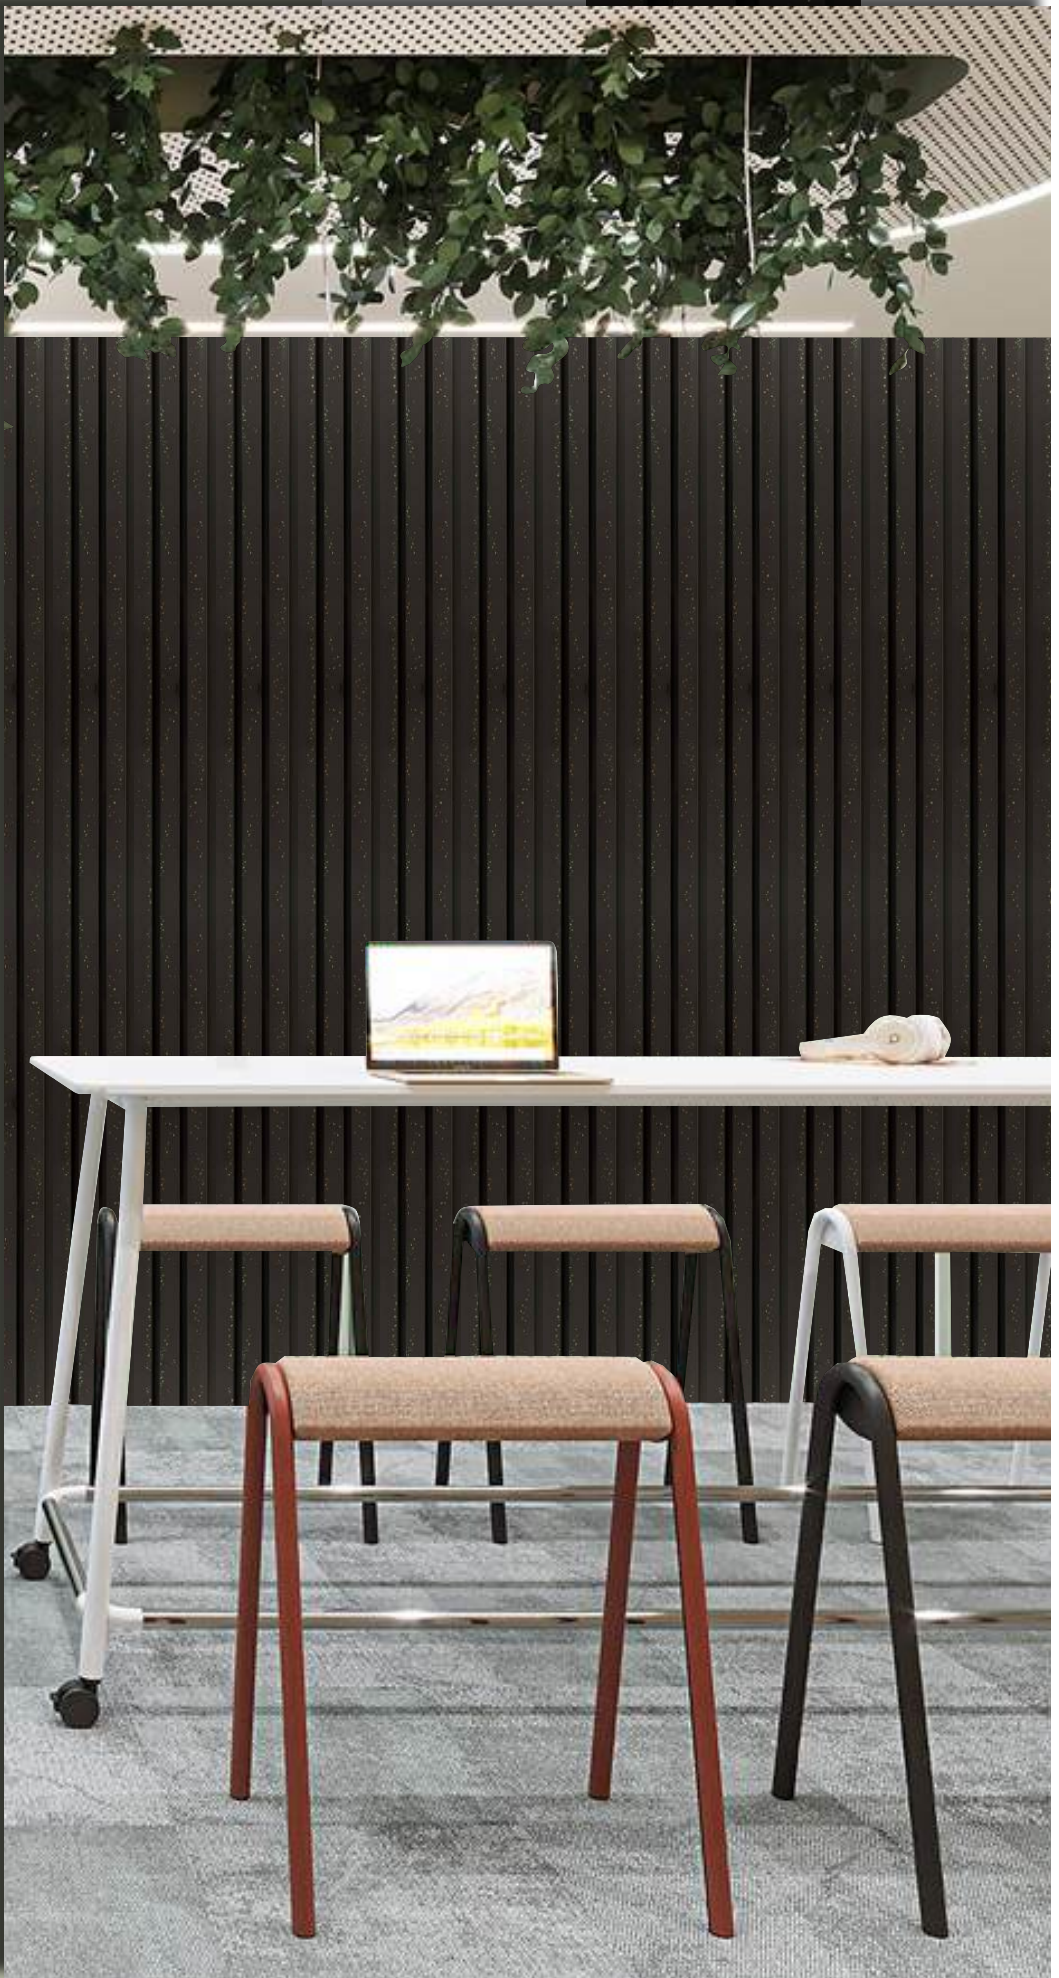

SL 930

Size: 8 feet X 122mm | Thickness: 12mm

Cosmic Decor[®]
Redefining Your Space

modern

SL 927

SL 928

Size: 8 feet X 122mm | Thickness: 12mm

Cosmic Decor[®]
Redefining Your Space