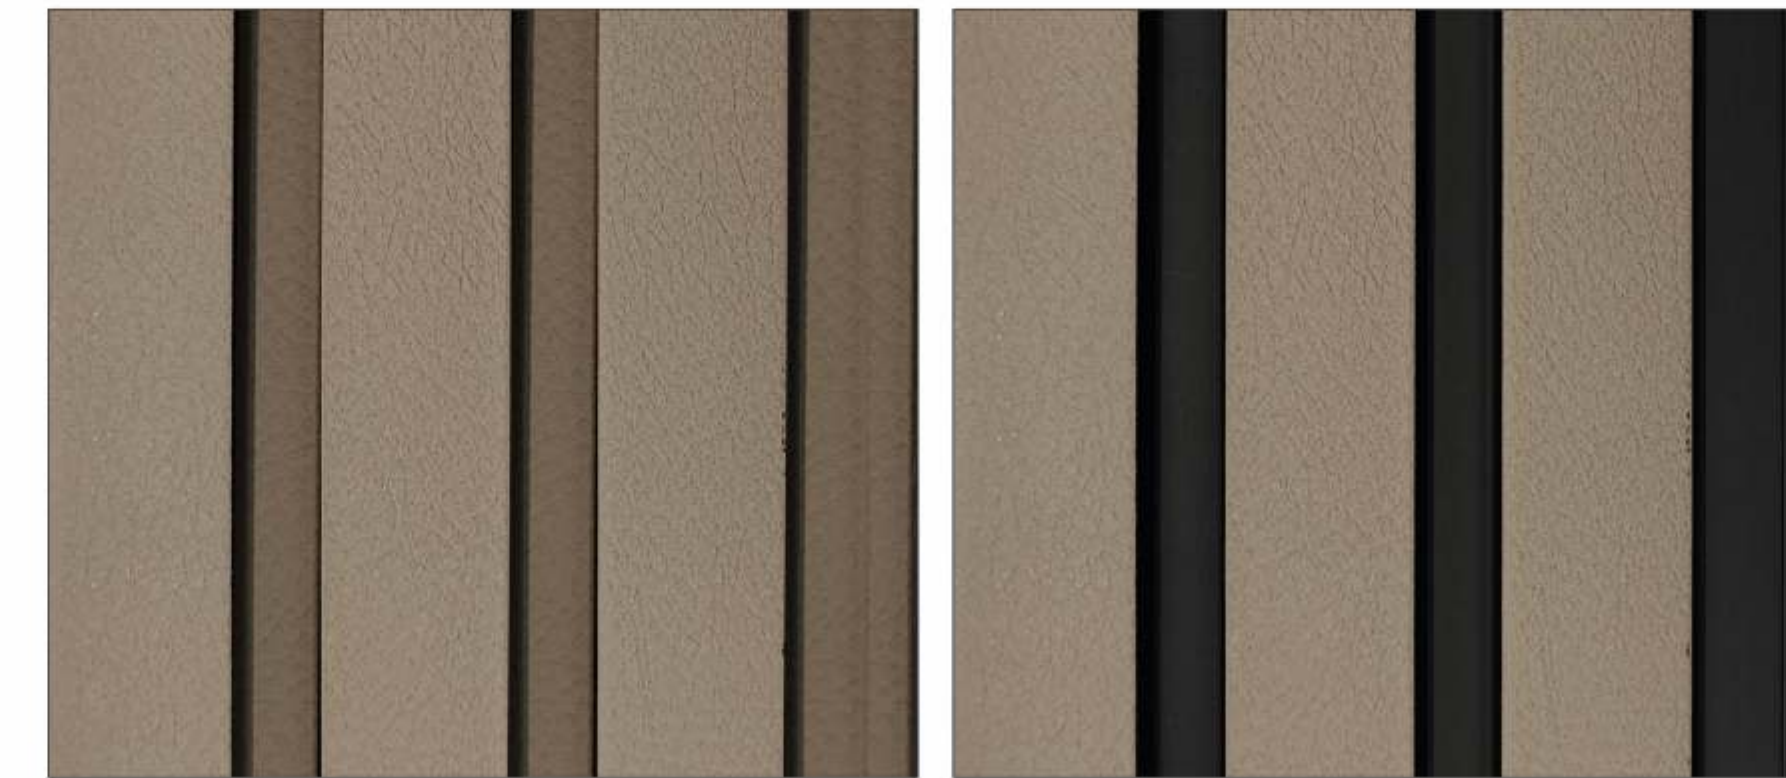

LEATHER 4

LEATHER 3