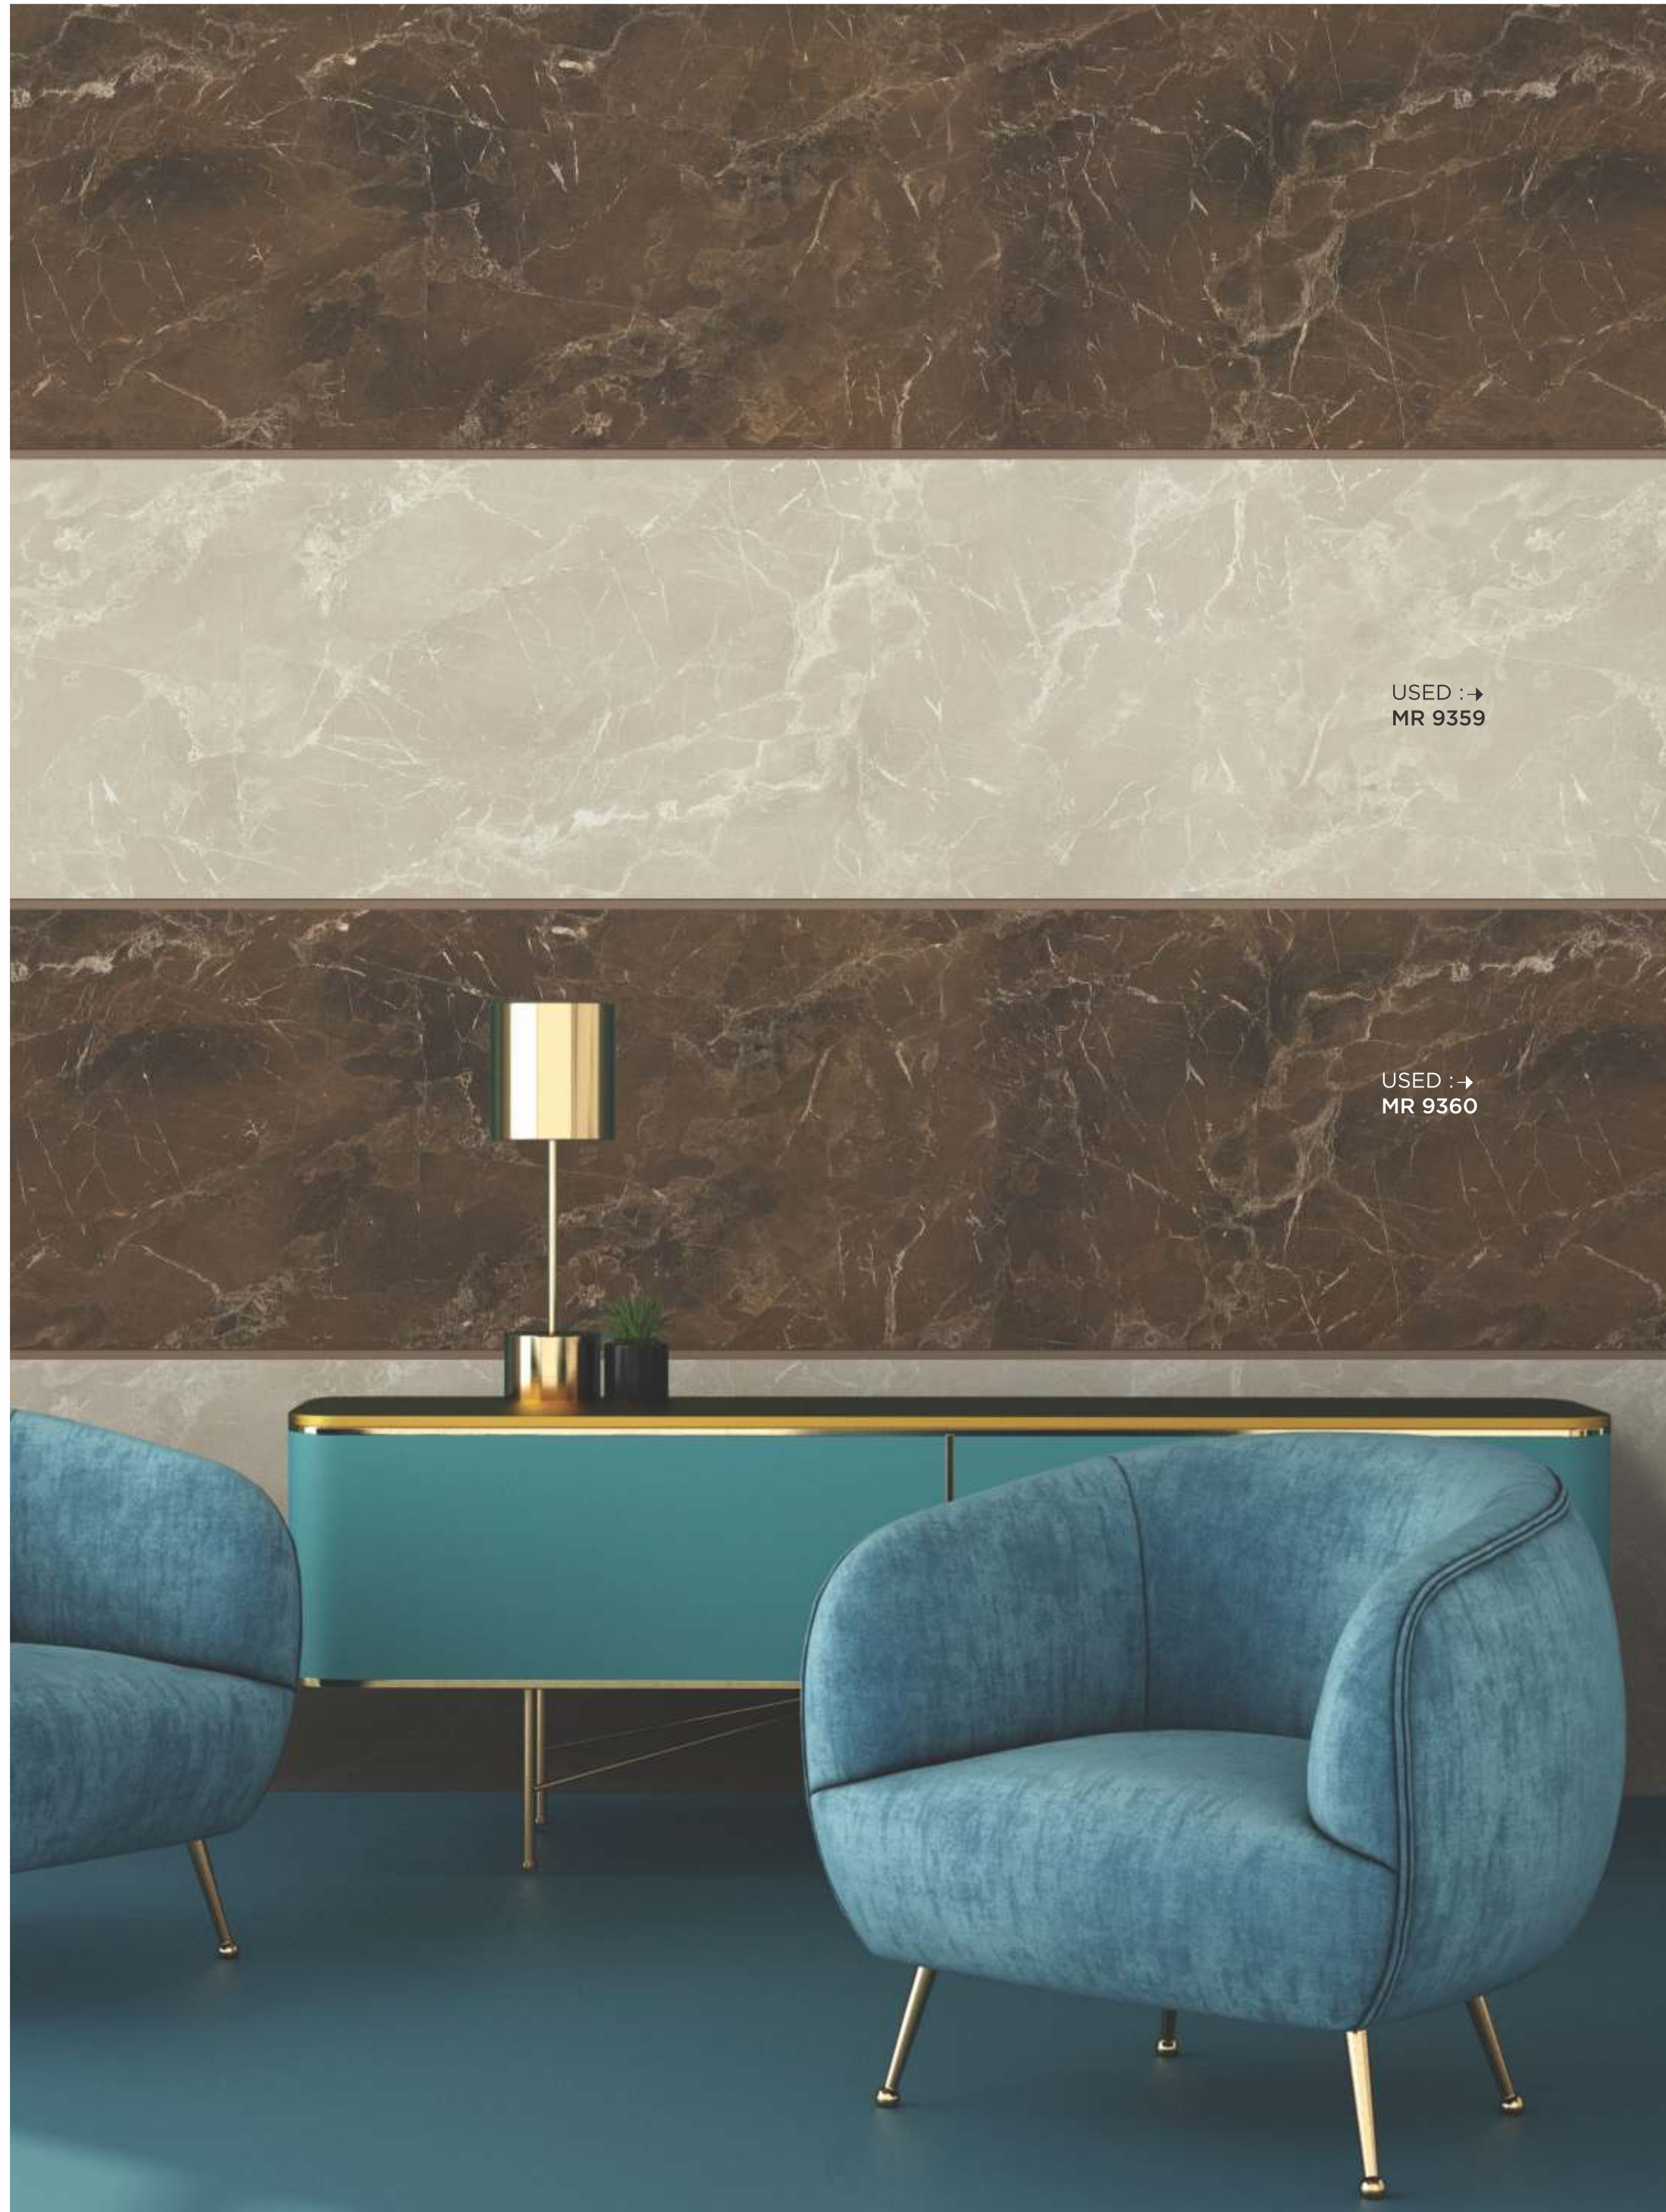

HIGHLIGHT
YOUR SPACES WITH DELIGHT

RL 9477 | DARK FINER WALNUT

RL 9115 | FROSTY WHITE

RL 9460 | DARK ENCANTO WOOD

RL 9409 | CREAM SUBURBAN

RL 9366 | CACAO PINE

RL 9408 | COFFEE SUBURBAN

USED : →
MR 9359