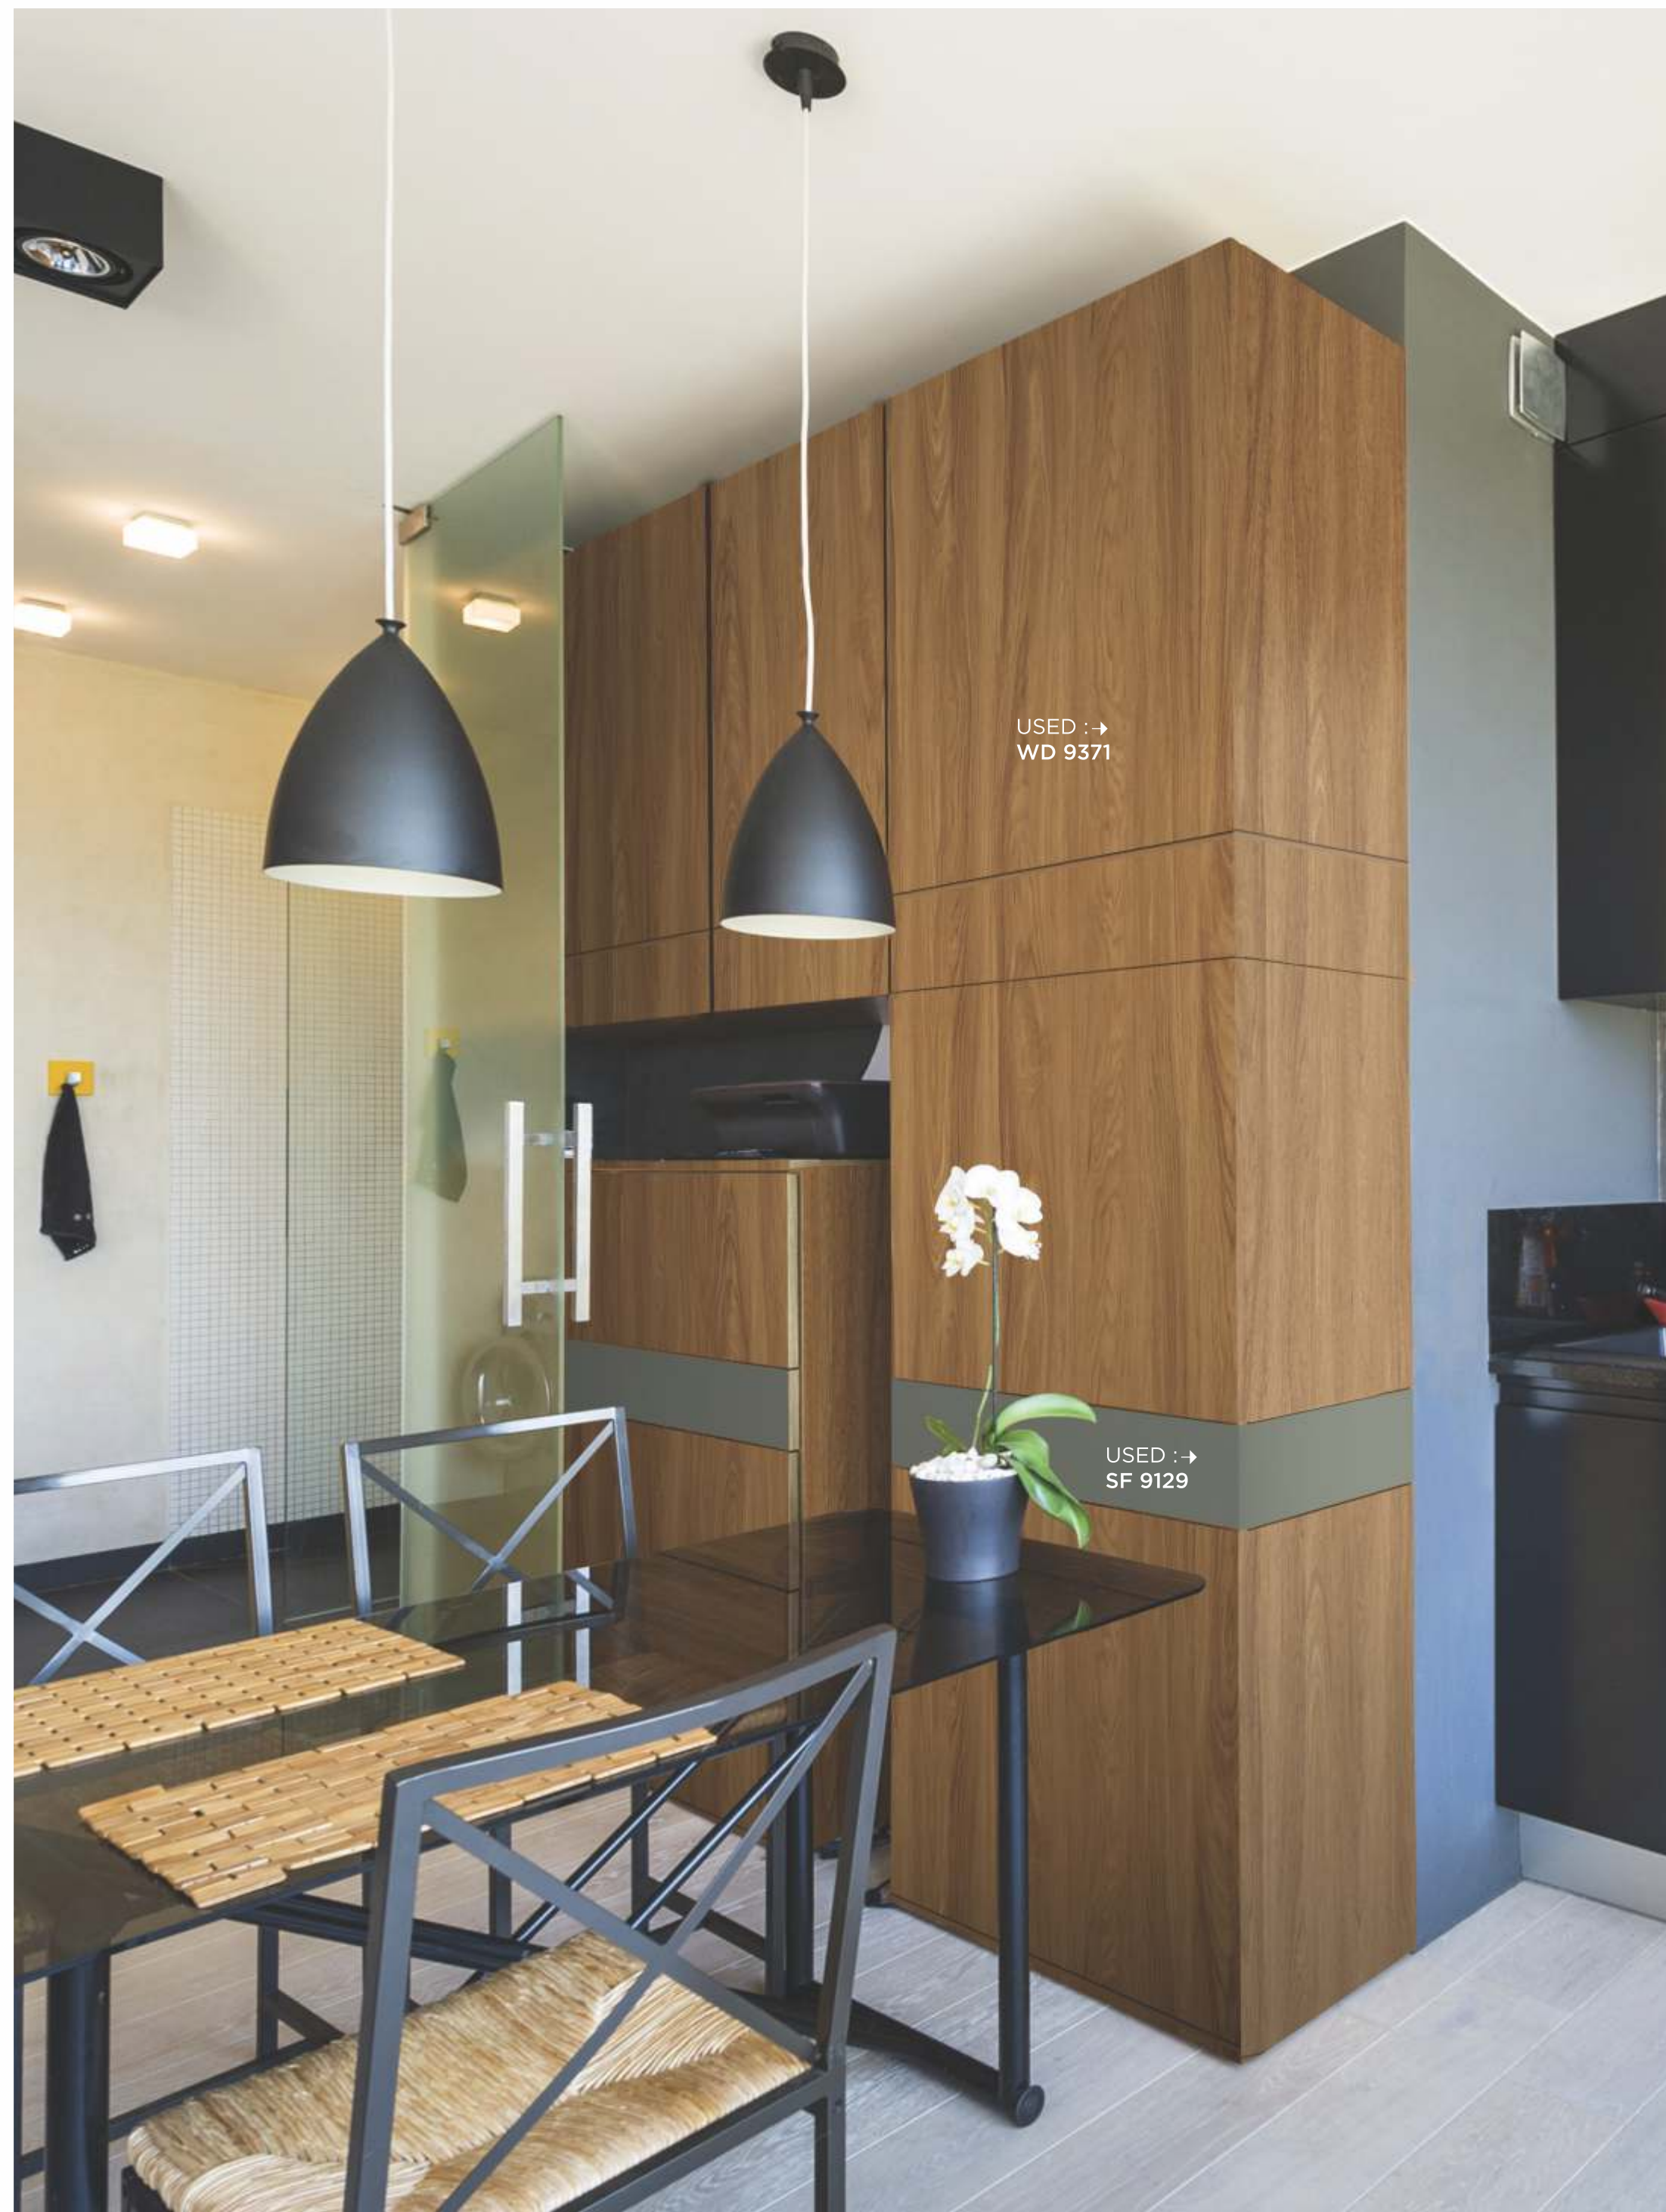

REFRESH YOUR SPACES
WITH OUR WONDERFUL DESIGNS

NF 9356 | EUROPEAN TEAK

NF 9355 | AUSTRALIAN OAK

NF 9115 | FROSTY WHITE

NF 9476 | GOLD FINER WALNUT

NF 9477 | DARK FINER WALNUT

NF 9464 | BRONGE CANELLA

CRAFTED TO
TRANSFORM