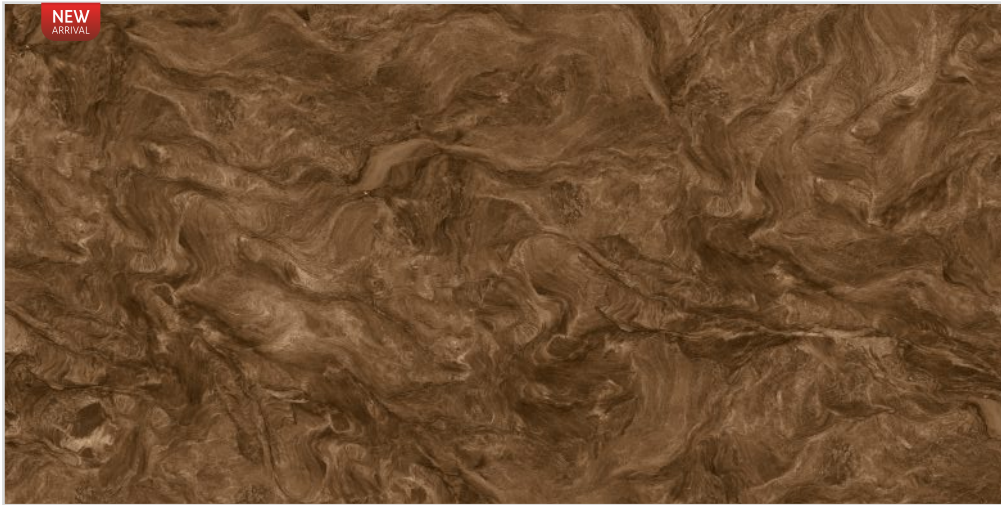

600x1200mm

ADVANCE GLAZE VITRIFIED TILES

HIGHGLOSS

Constella
THE ADVANCE GLAZE VITRIFIED TILES

GLITCH BROWN

HG