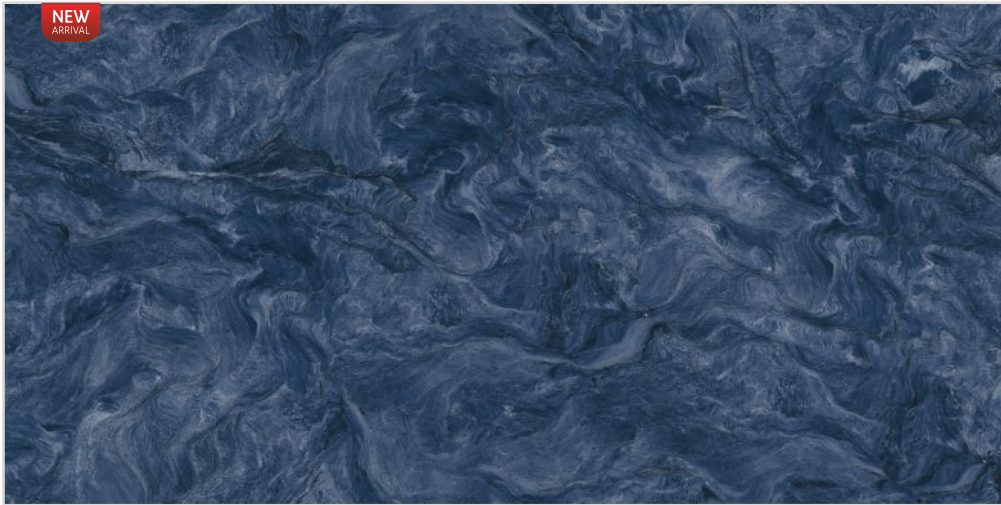

GLITCH NERO

HG

600x1200mm

ADVANCE GLAZE VITRIFIED TILES

HIGHGLOSS

Constella
THE ADVANCE GLAZE VITRIFIED TILES

GLITCH AZUL

HG