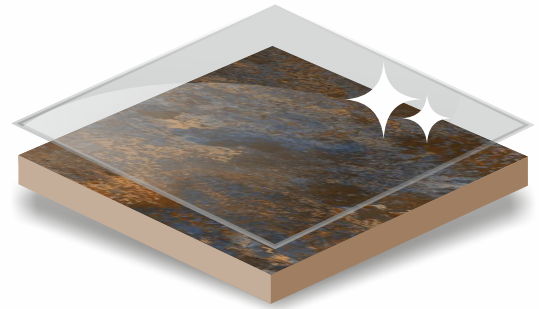

HIGH TRANSPARENT PRODUCT

Add sheen, glamour and style to the space with High Gloss Collection. A fresh bouquet of mesmerizing designs shining with more than 95% glossiness; leaves everyone dazed with its enthralling beauty. High Gloss Collection is a scintillating example of how technology and creativity can create wonders in our lives.