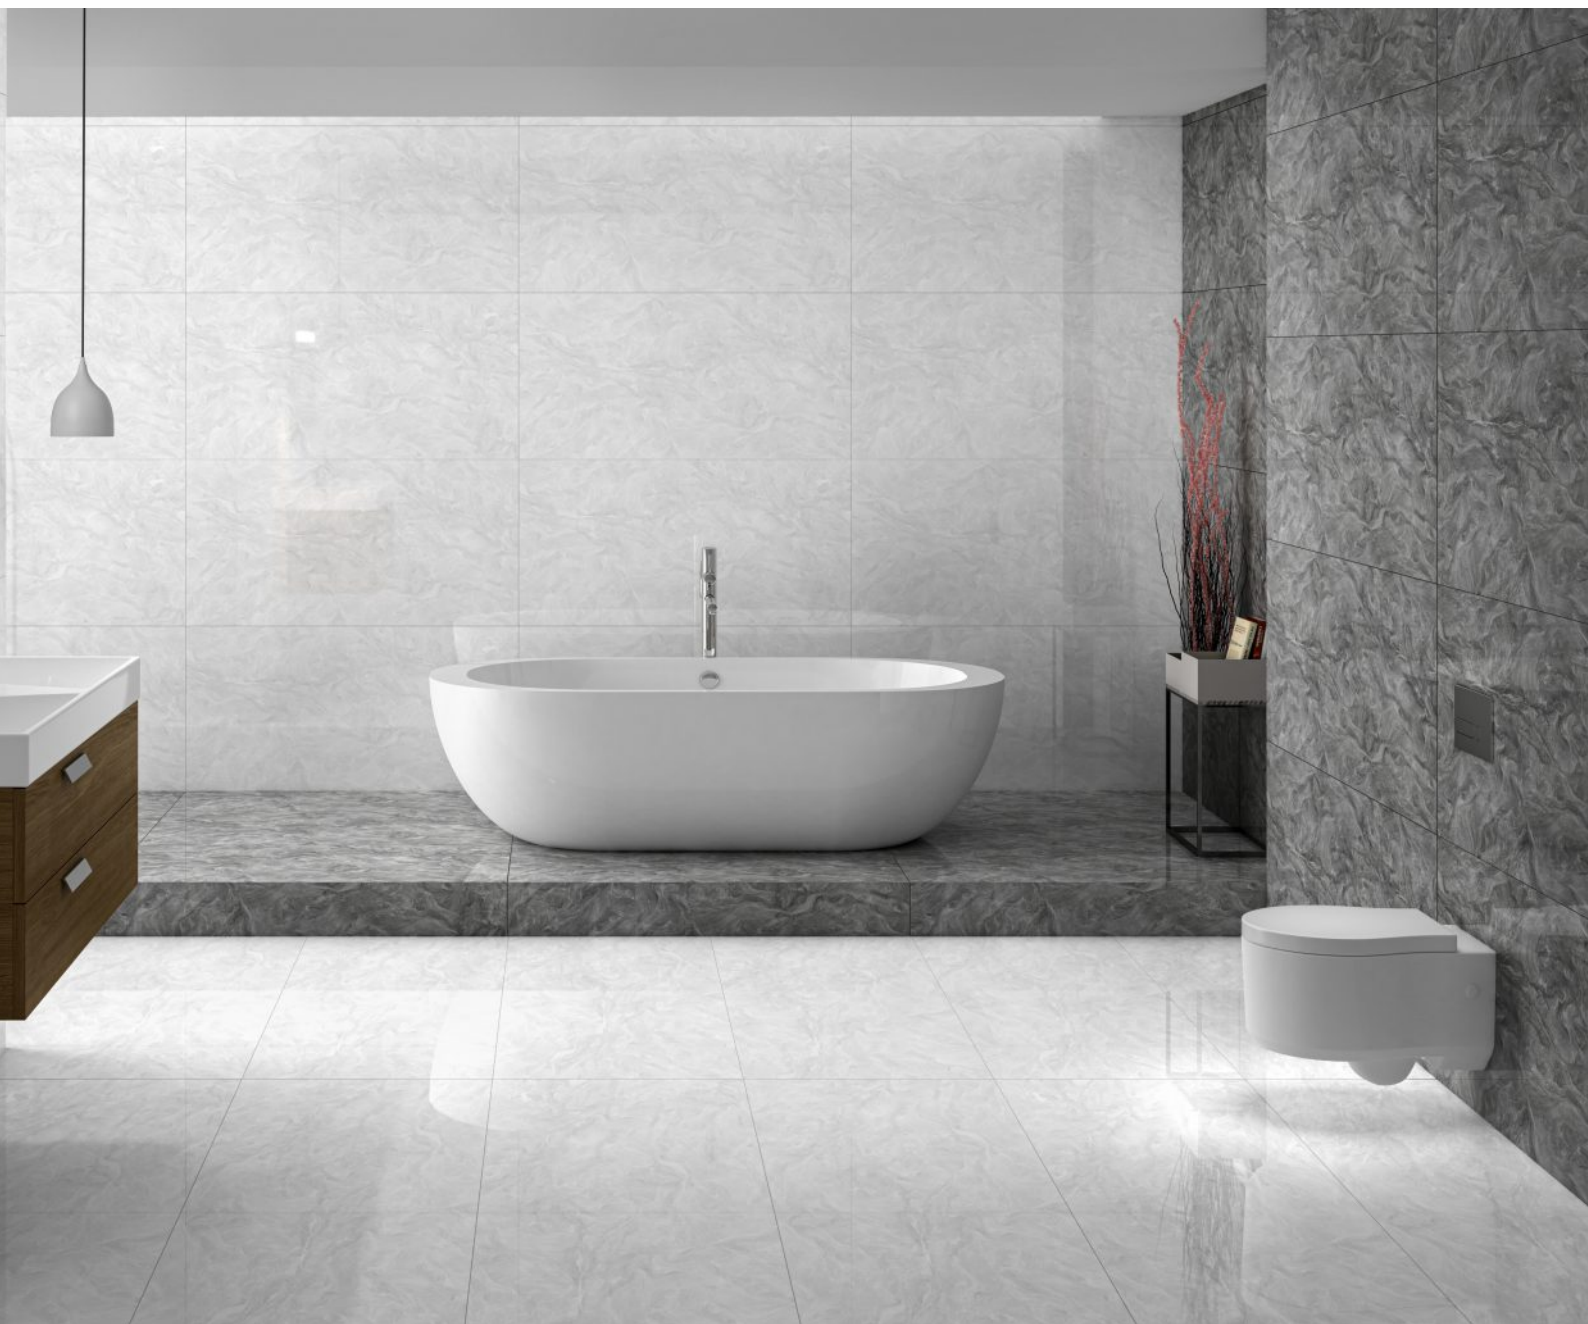

600x1200mm

ADVANCE GLAZE VITRIFIED TILES

HIGHGLOSS

Constella
THE ADVANCE GLAZE VITRIFIED TILES

GLITCH BLANCO

HG

600x1200mm

ADVANCE GLAZE VITRIFIED TILES