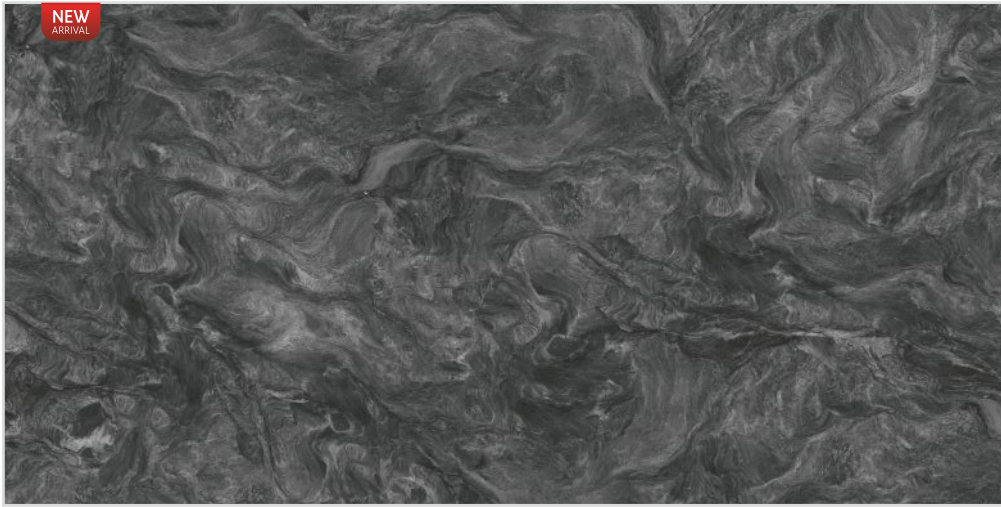

HIGHGLOSS

Constella
THE ADVANCE GLAZE VITRIFIED TILES

GLITCH GRIS

HG

600x1200mm

ADVANCE GLAZE VITRIFIED TILES

HIGHGLOSS

Constella
THE ADVANCE GLAZE VITRIFIED TILES