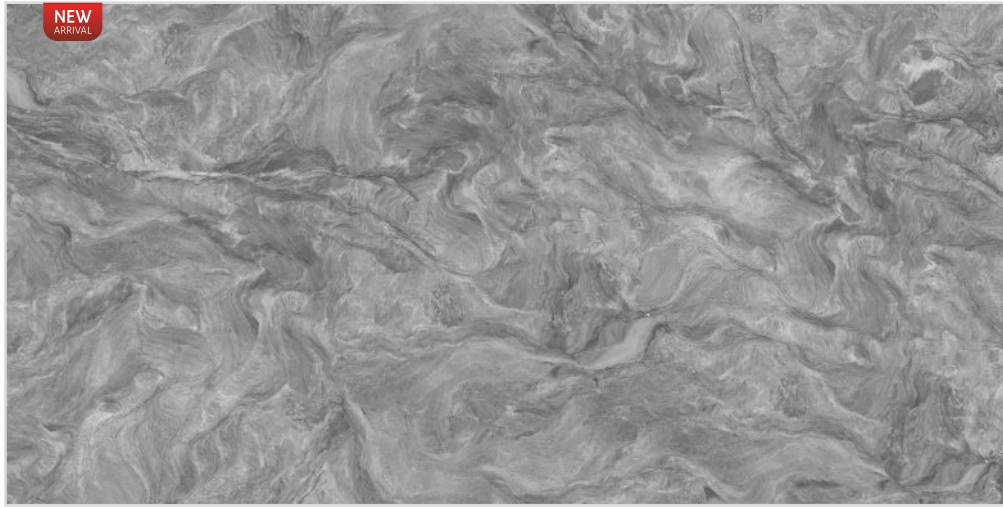

600x1200mm

ADVANCE GLAZE VITRIFIED TILES

HIGHGLOSS

Constella
THE ADVANCE GLAZE VITRIFIED TILES

GLITCH GRIS

HG