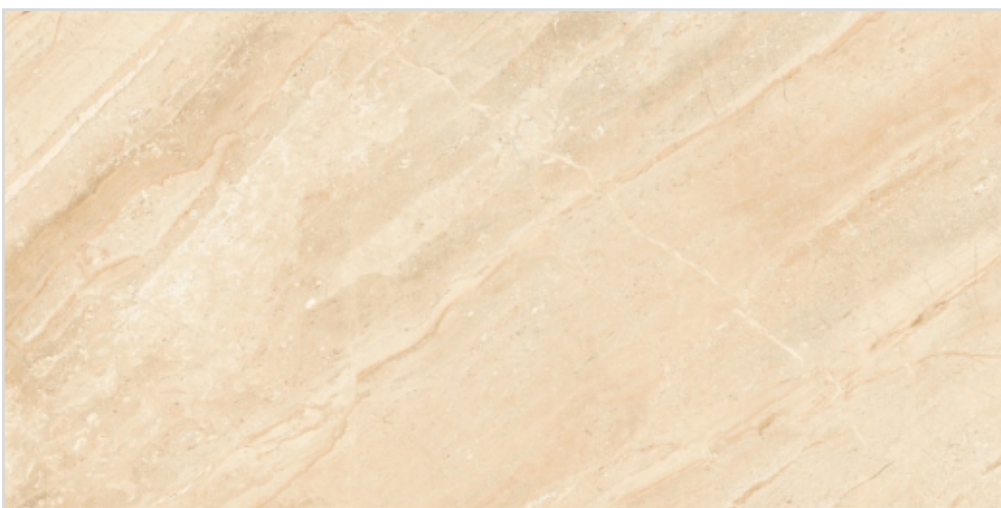

600x1200mm

ADVANCE GLAZE VITRIFIED TILES

HIGHGLOSS

Constella
THE ADVANCE GLAZE VITRIFIED TILES

ARTWOOD BEIGE

BENITO RUST

BOREAL MUSTARD

600x1200mm