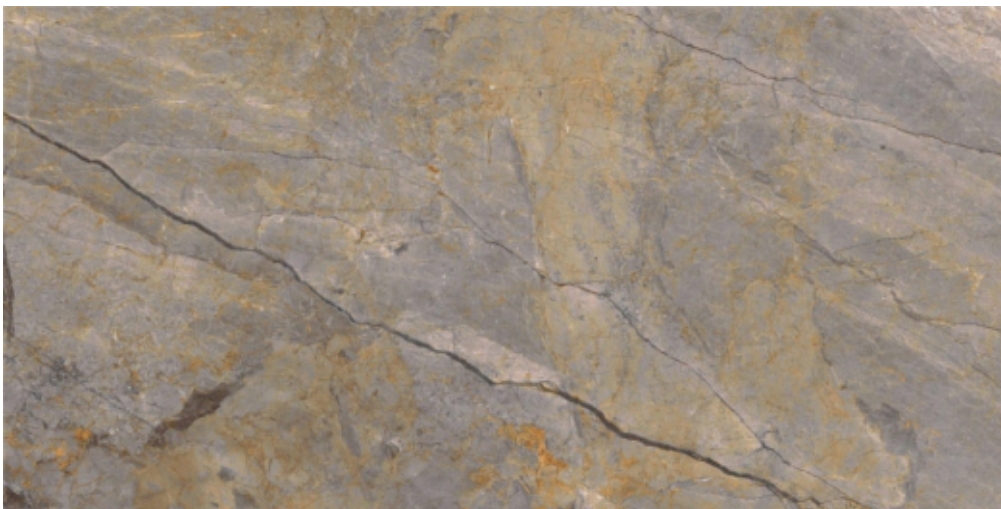

FENIX BEIGE

FENIX BROWN

600x1200mm

ADVANCE GLAZE VITRIFIED TILES

HIGHGLOSS

Constella
THE ADVANCE GLAZE VITRIFIED TILES

FENIX LIGHT

FERDY NATURAL