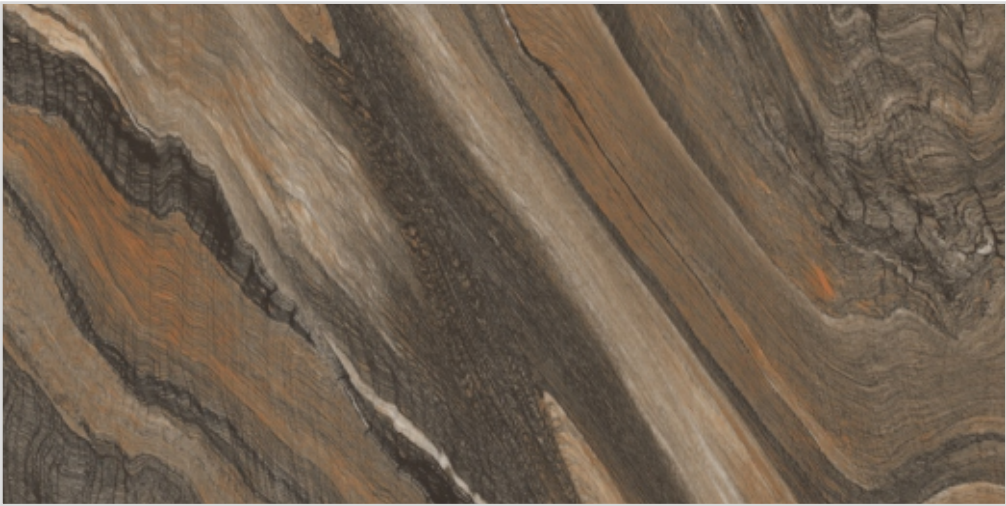

ADVANCE GLAZE VITRIFIED TILES

HIGHGLOSS

BRECCIA GOLD

BOREAL MUSTARD

600x1200mm

ADVANCE GLAZE VITRIFIED TILES

HIGHGLOSS

EMROLEX GREY