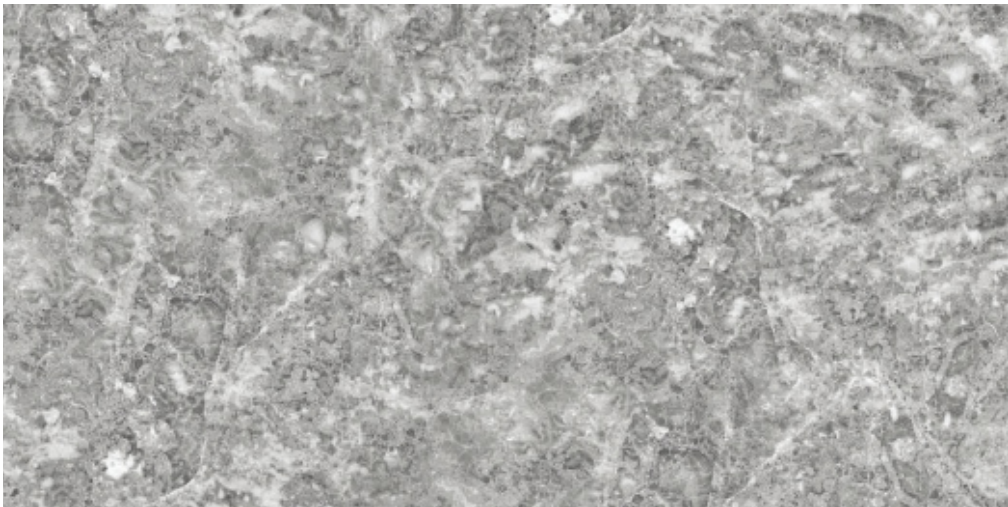

ADVANCE GLAZE VITRIFIED TILES

HIGHGLOSS

BRECCIA GOLD

BOREAL MUSTARD

600x1200mm

ADVANCE GLAZE VITRIFIED TILES

HIGHGLOSS

EMROLEX GREY