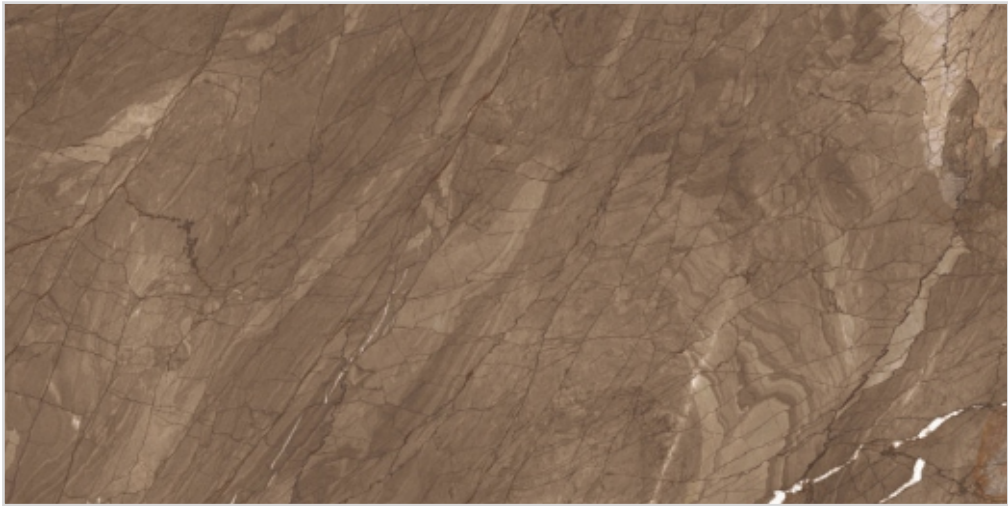

FENIX BROWN