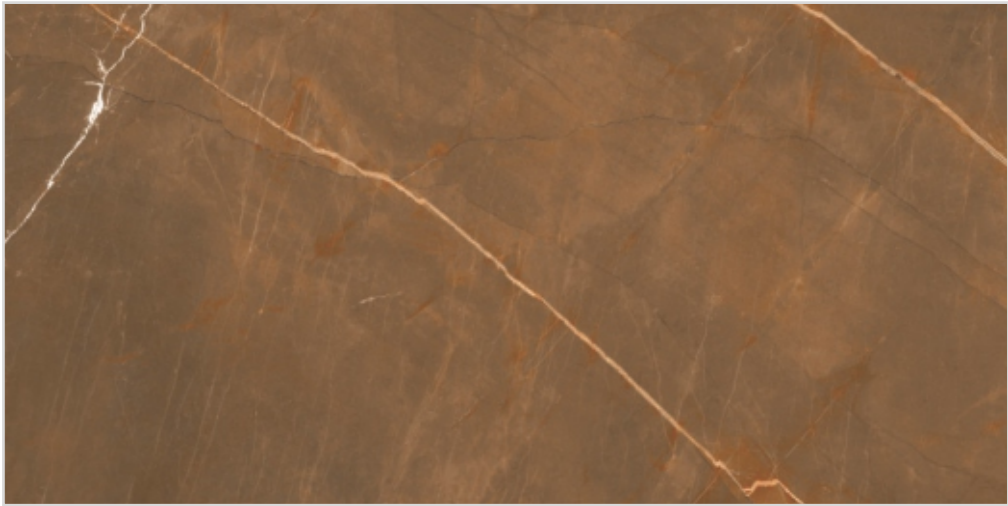

600x1200mm

ADVANCE GLAZE VITRIFIED TILES

HIGHGLOSS