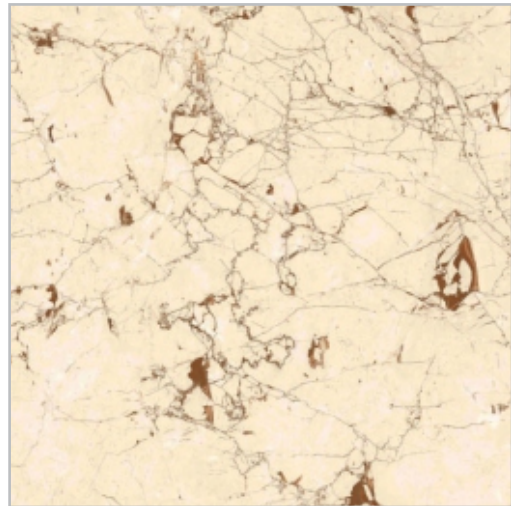

SMOKEEN BLANCO

WARM BEIGE

600x600mm

ADVANCE GLAZE VITRIFIED TILES

HIGHGLOSS

Constella
THE ADVANCE GLAZE VITRIFIED TILES

AKRON BEIGE

AUGUSTA CREAMA

BACKYARD IVORY

HARVEST MARBLE

MIDTOWN GRIS

MIDTOWN WHITE

600x600mm

ADVANCE GLAZE VITRIFIED TILES

HIGHGLOSS

Constella
THE ADVANCE GLAZE VITRIFIED TILES