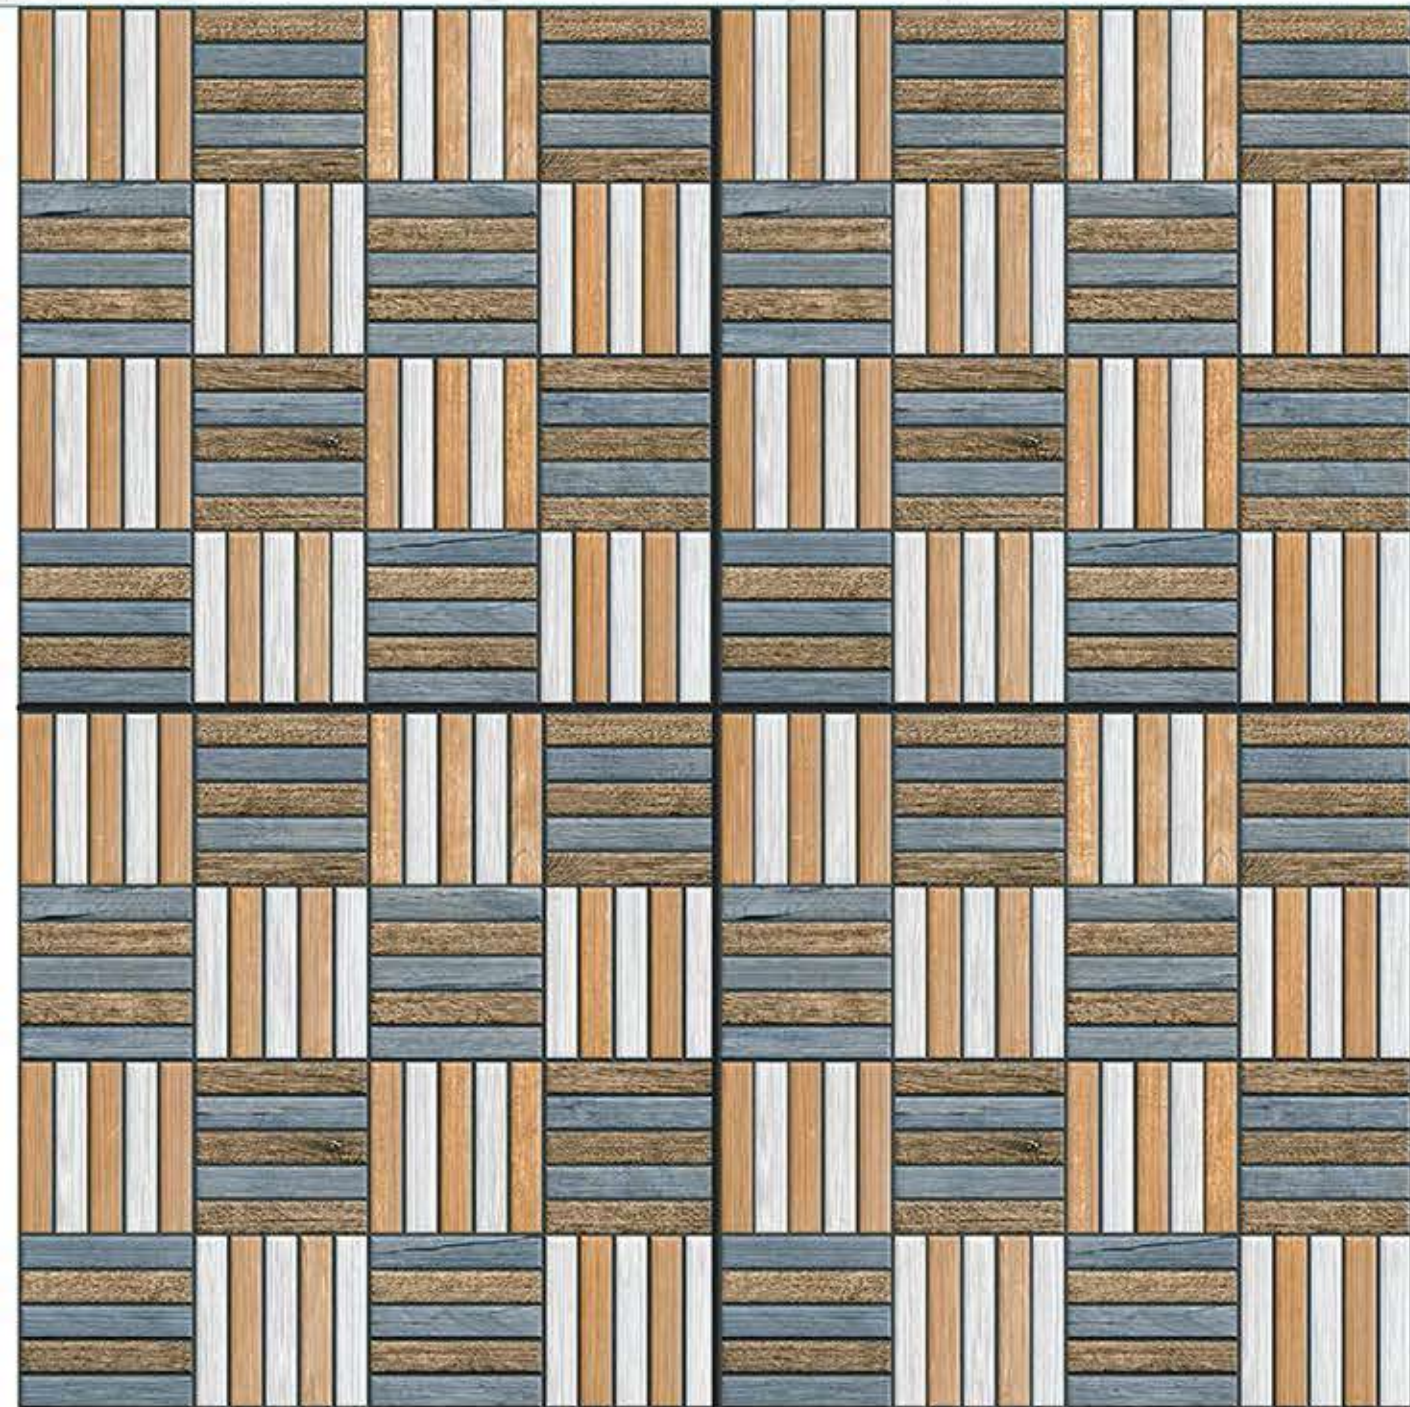

WD-278

- RESIST THE FLOOD
- RESIST THE WEAR
- RESIST THE STRIPED
- ANTI SLIP
- RESIST THE STAINS
- WATER ABSORPTION IS 0.05%
- DIMENSION STABILITY