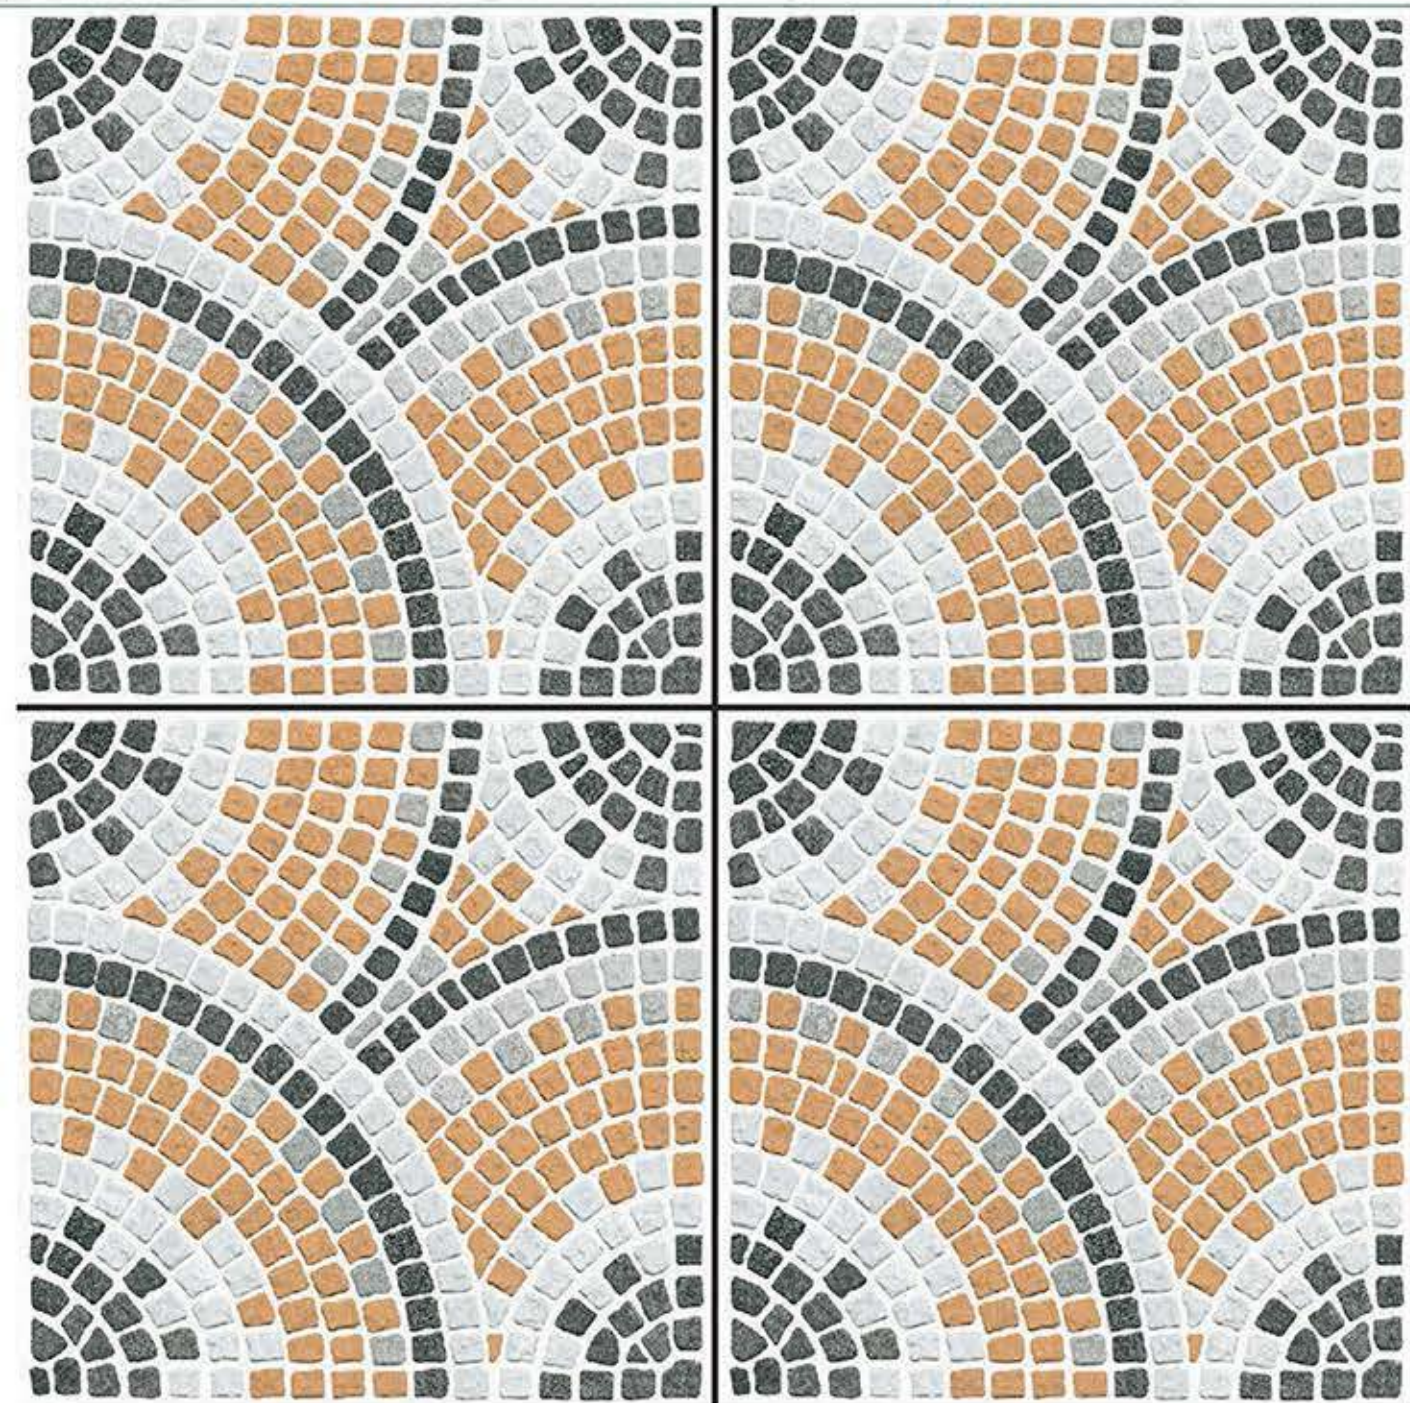

RESIST
THE FLOOD

RESIST
THE WEAR

RESIST
THE STRIPED

ANTI SLIP

RESIST
THE STAINS

WATER ABSORPTION
IS 0.05%

DIMENSION
STABILITY

300 X
300 MM

WD-105

- RESIST THE FLOOD
- RESIST THE WEAR
- RESIST THE STRIPED
- ANTI SLIP
- RESIST THE STAINS
- WATER ABSORPTION IS 0.05%
- DIMENSION STABILITY

300 X
300 MM

WD-111

300 X
300 MM

WD-124

300 X
300 MM

WD-151