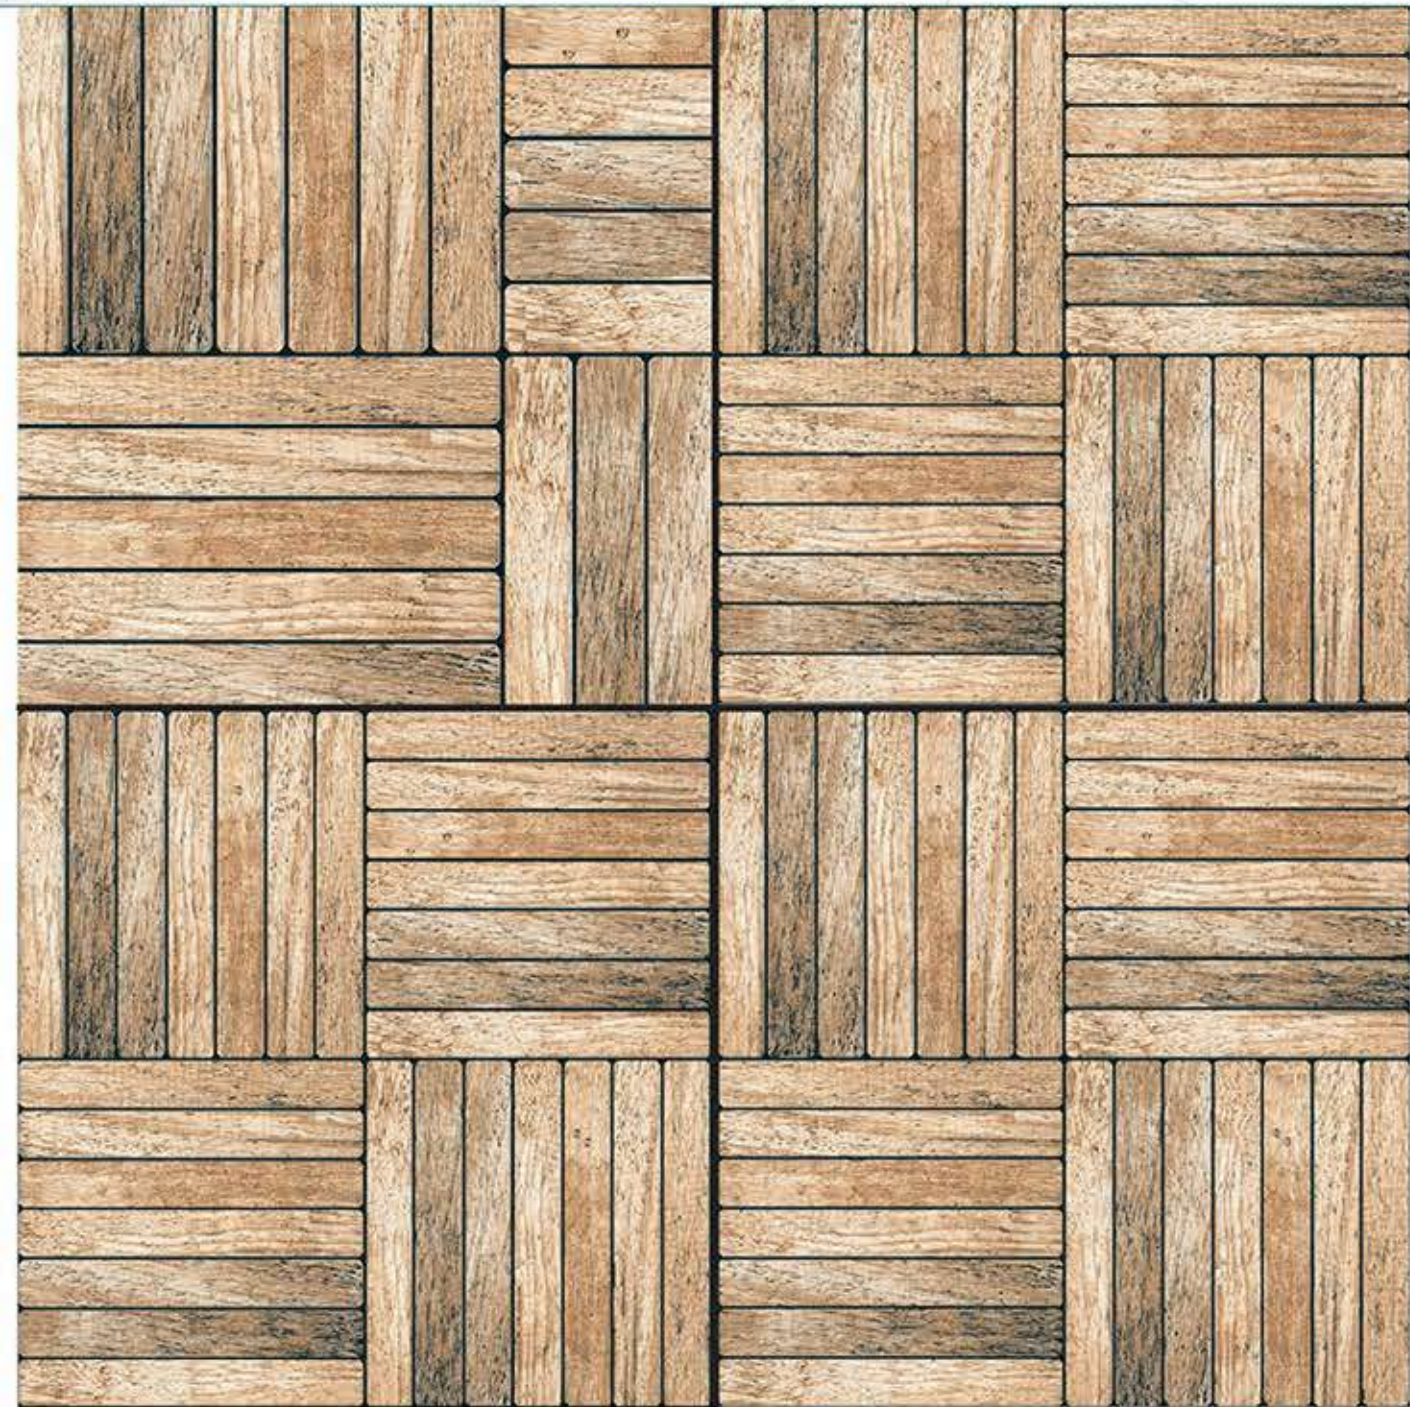

300 X
300 MM

WD-178

- RESIST THE FLOODING
- RESIST THE WEAR
- RESIST THE STRIPED
- ANTI SLIP
- RESIST THE STAINS
- WATER ABSORPTION IS 0.05%
- DIMENSION STABILITY

300 X
300 MM

WD-192

300 X
300 MM

WD-220

300 X
300 MM