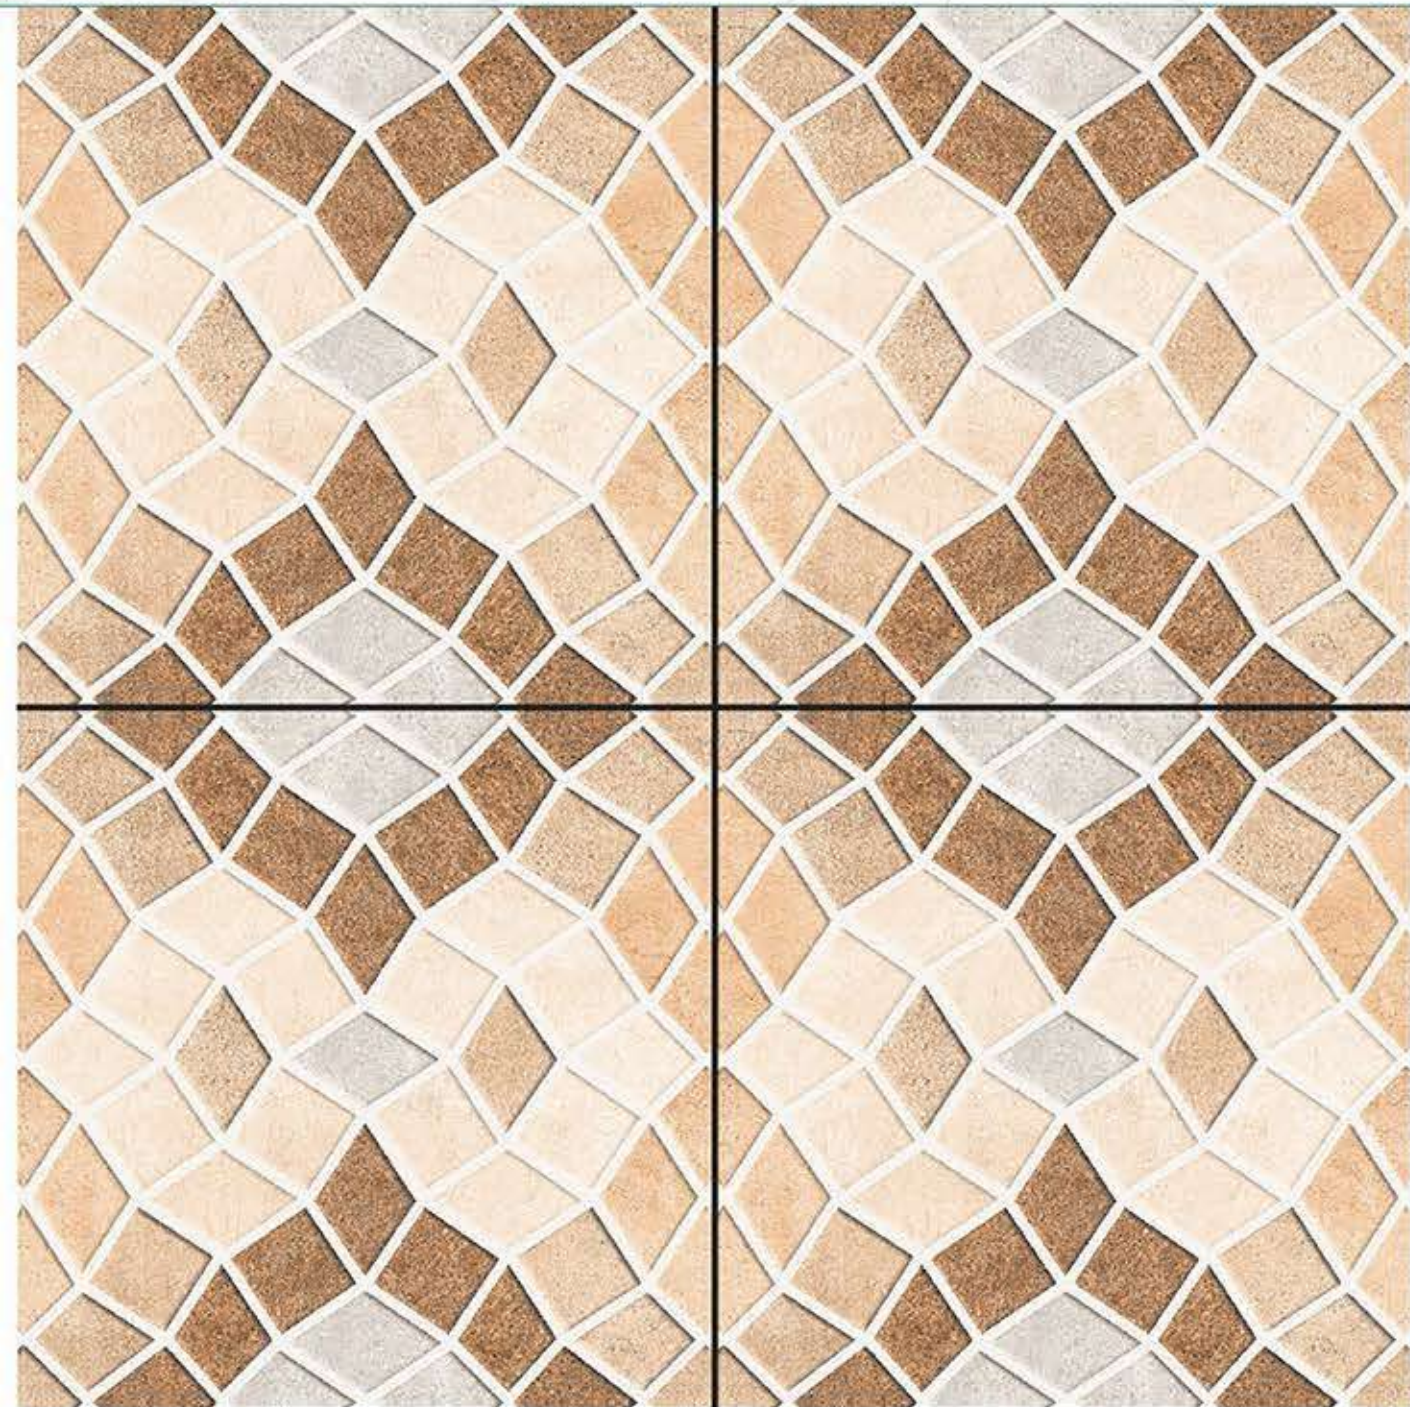

WD-178

- RESIST THE FLOODING
- RESIST THE WEAR
- RESIST THE STRIPED
- ANTI SLIP
- RESIST THE STAINS
- WATER ABSORPTION IS 0.05%
- DIMENSION STABILITY