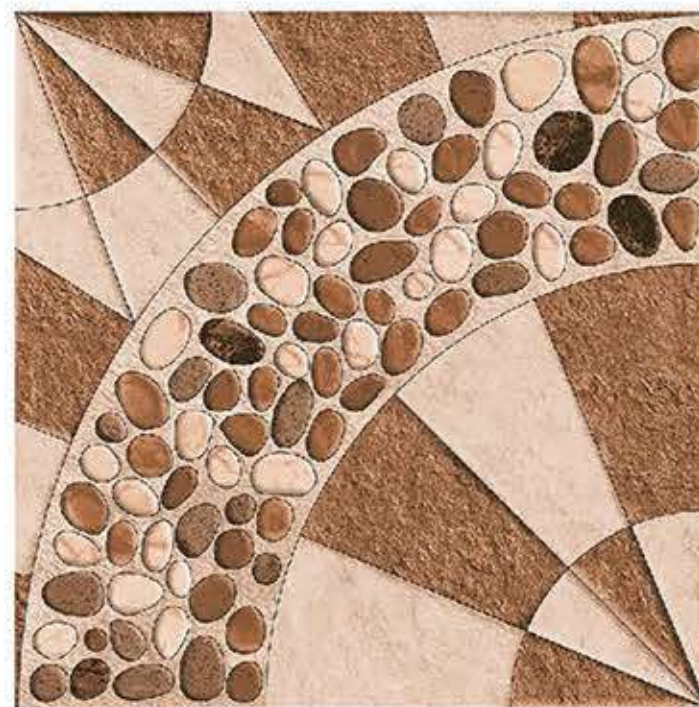

300 X
300 MM

5027

- RESIST THE FLOOD
- RESIST THE WEAR
- RESIST THE STRIPED
- ANTI SLIP
- RESIST THE STAINS
- WATER ABSORPTION IS 0.05%
- DIMENSION STABILITY

09 MM THICKNESS

300 X
300 MM

5030

300 X
300 MM

BRADFORD

300 X
300 MM

LIVON VERDE

- RESIST THE FLOOD
- RESIST THE WEAR
- RESIST THE STRIPED
- ANTI SLIP
- RESIST THE STAINS
- WATER ABSORPTION IS 0.05%
- DIMENSION STABILITY

300 X
300 MM

DIGITAL PARKING
TILES

SONICA BROWN

RESIST
THE FLOOD

RESIST
THE WEAR

RESIST
THE STRIPED

ANTI SLIP

RESIST
THE STAINS

WATER ABSORPTION
IS 0.05%

DIMENSION
STABILITY

300 X
300 MM

PLAIN IVORY

-  RESIST THE FLOOD
-  RESIST THE WEAR
-  RESIST THE STRIPED
-  ANTI SLIP
-  RESIST THE STAINS
-  WATER ABSORPTION IS 0.05%
-  DIMENSION STABILITY