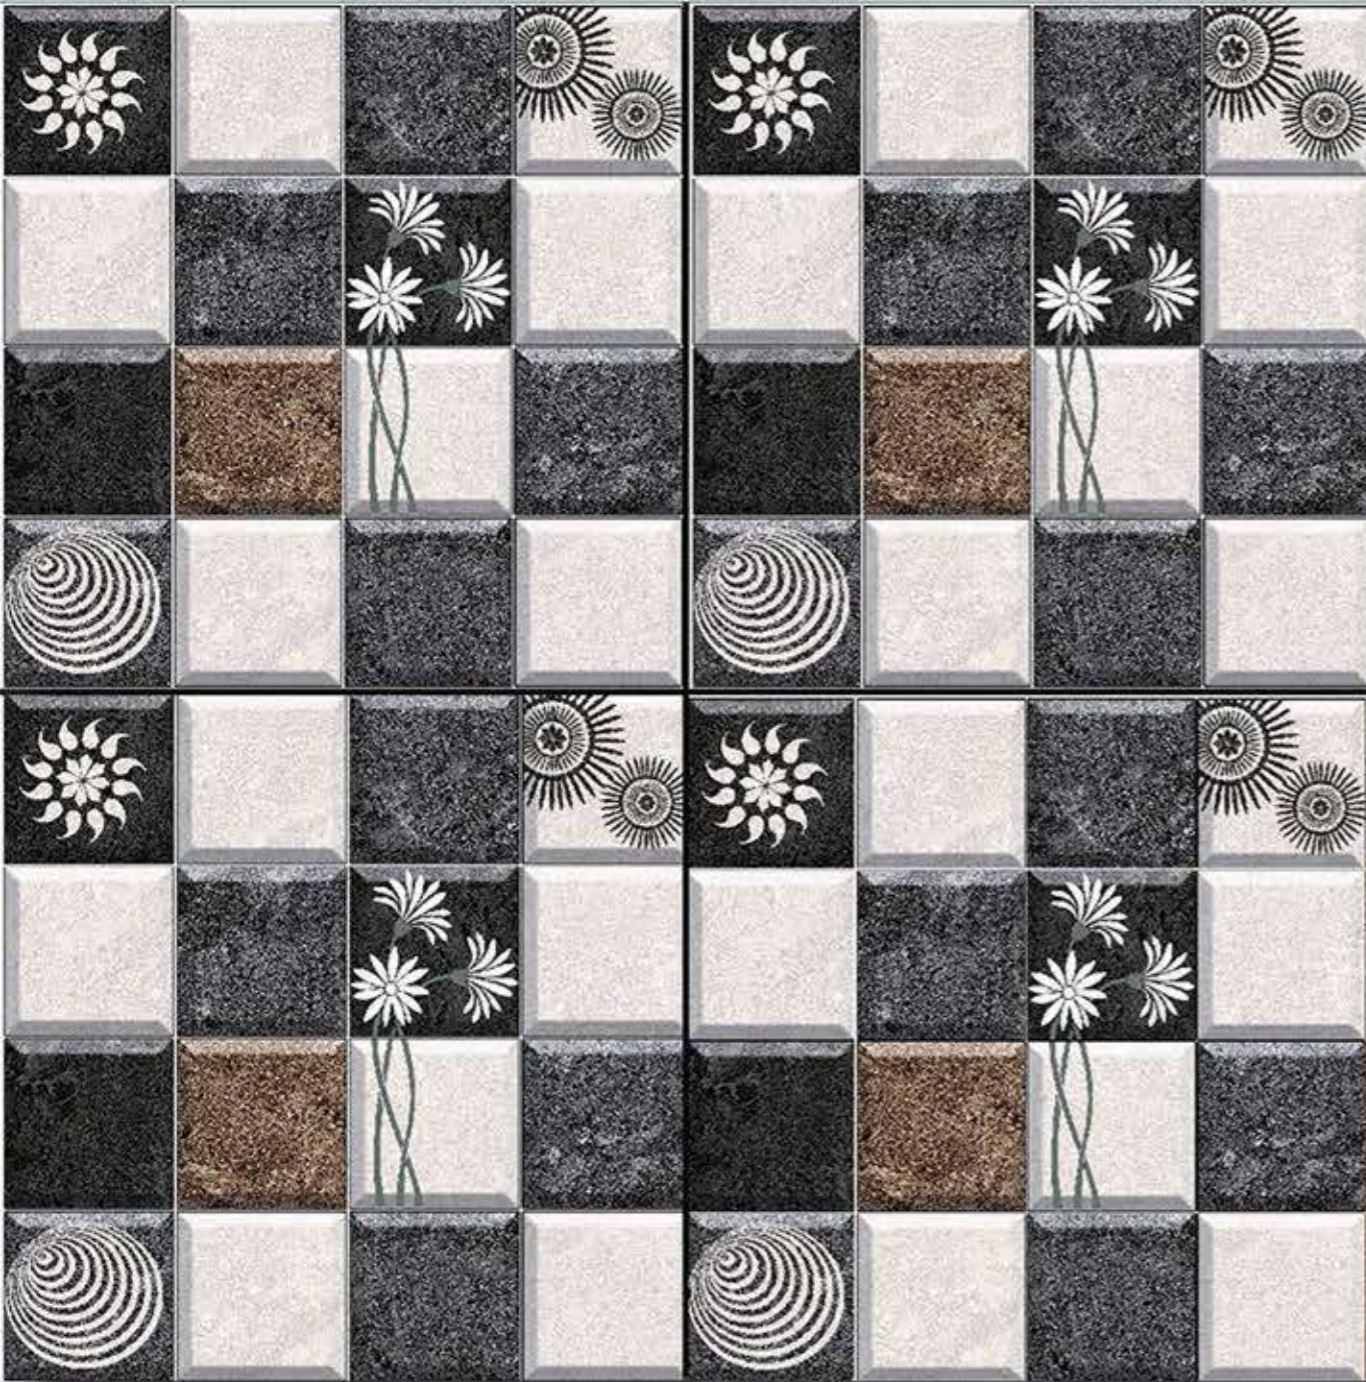

300 X
300 MM

5027

- RESIST THE FLOOD
- RESIST THE WEAR
- RESIST THE STRIPED
- ANTI SLIP
- RESIST THE STAINS
- WATER ABSORPTION IS 0.05%
- DIMENSION STABILITY

09 MM THICKNESS

300 X
300 MM

5030

300 X
300 MM

BRADFORD

300 X
300 MM

LIVON VERDE

- RESIST THE FLOOD
- RESIST THE WEAR
- RESIST THE STRIPED
- ANTI SLIP
- RESIST THE STAINS
- WATER ABSORPTION IS 0.05%
- DIMENSION STABILITY

300 X
300 MM

DIGITAL PARKING
TILES

SONICA BROWN

RESIST
THE FLOOD

RESIST
THE WEAR

RESIST
THE STRIPED

ANTI SLIP

RESIST
THE STAINS

WATER ABSORPTION
IS 0.05%

DIMENSION
STABILITY

300 X
300 MM

WD-105

- RESIST THE FLOOD
- RESIST THE WEAR
- RESIST THE STRIPED
- ANTI SLIP
- RESIST THE STAINS
- WATER ABSORPTION IS 0.05%
- DIMENSION STABILITY

300 X
300 MM

WD-111

300 X
300 MM

WD-124

300 X
300 MM

WD-151