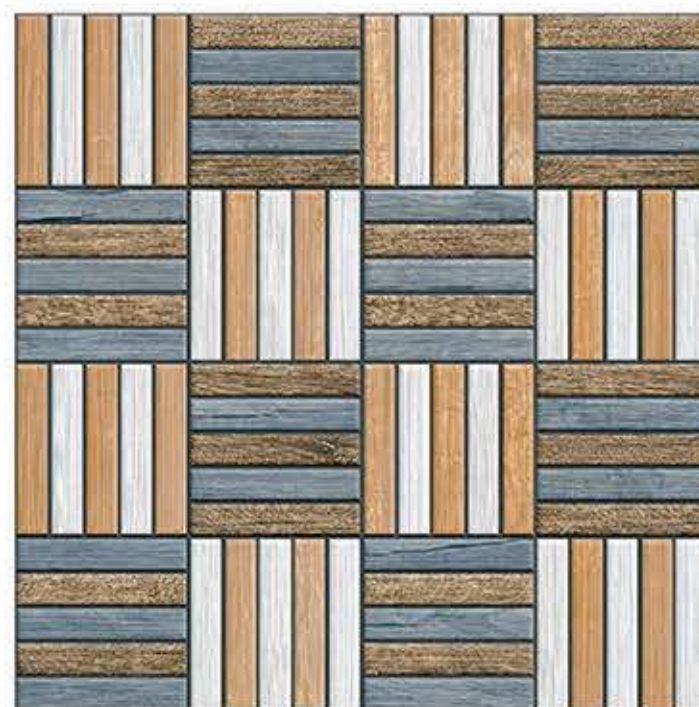

WD-278

- RESIST THE FLOOD
- RESIST THE WEAR
- RESIST THE STRIPED
- ANTI SLIP
- RESIST THE STAINS
- WATER ABSORPTION IS 0.05%
- DIMENSION STABILITY