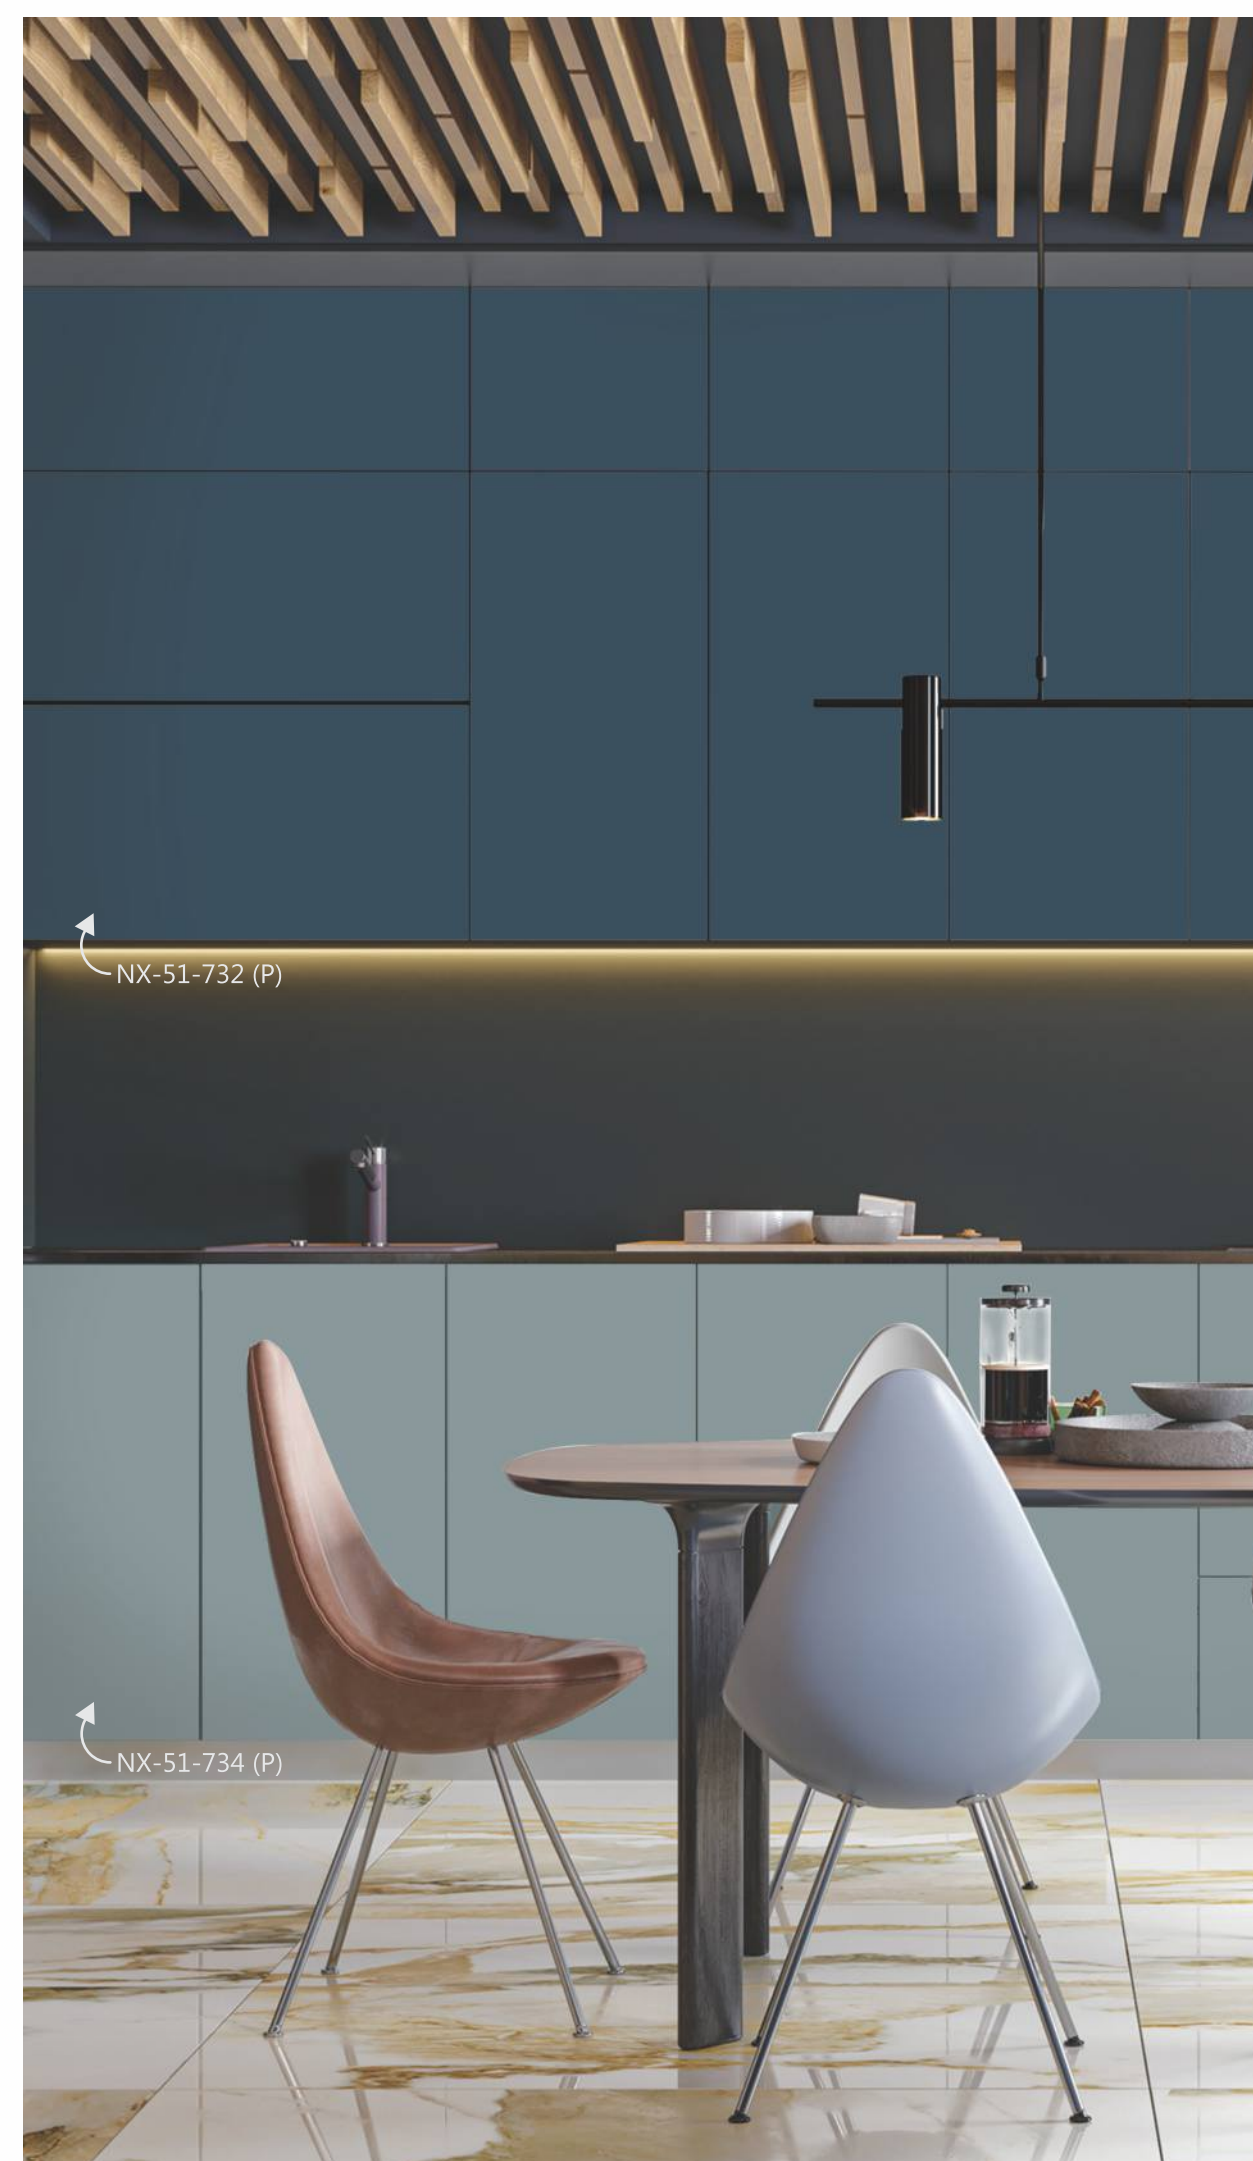

Sparkling **Star**

NX-51-732 (P)

NX-51-734 (P)