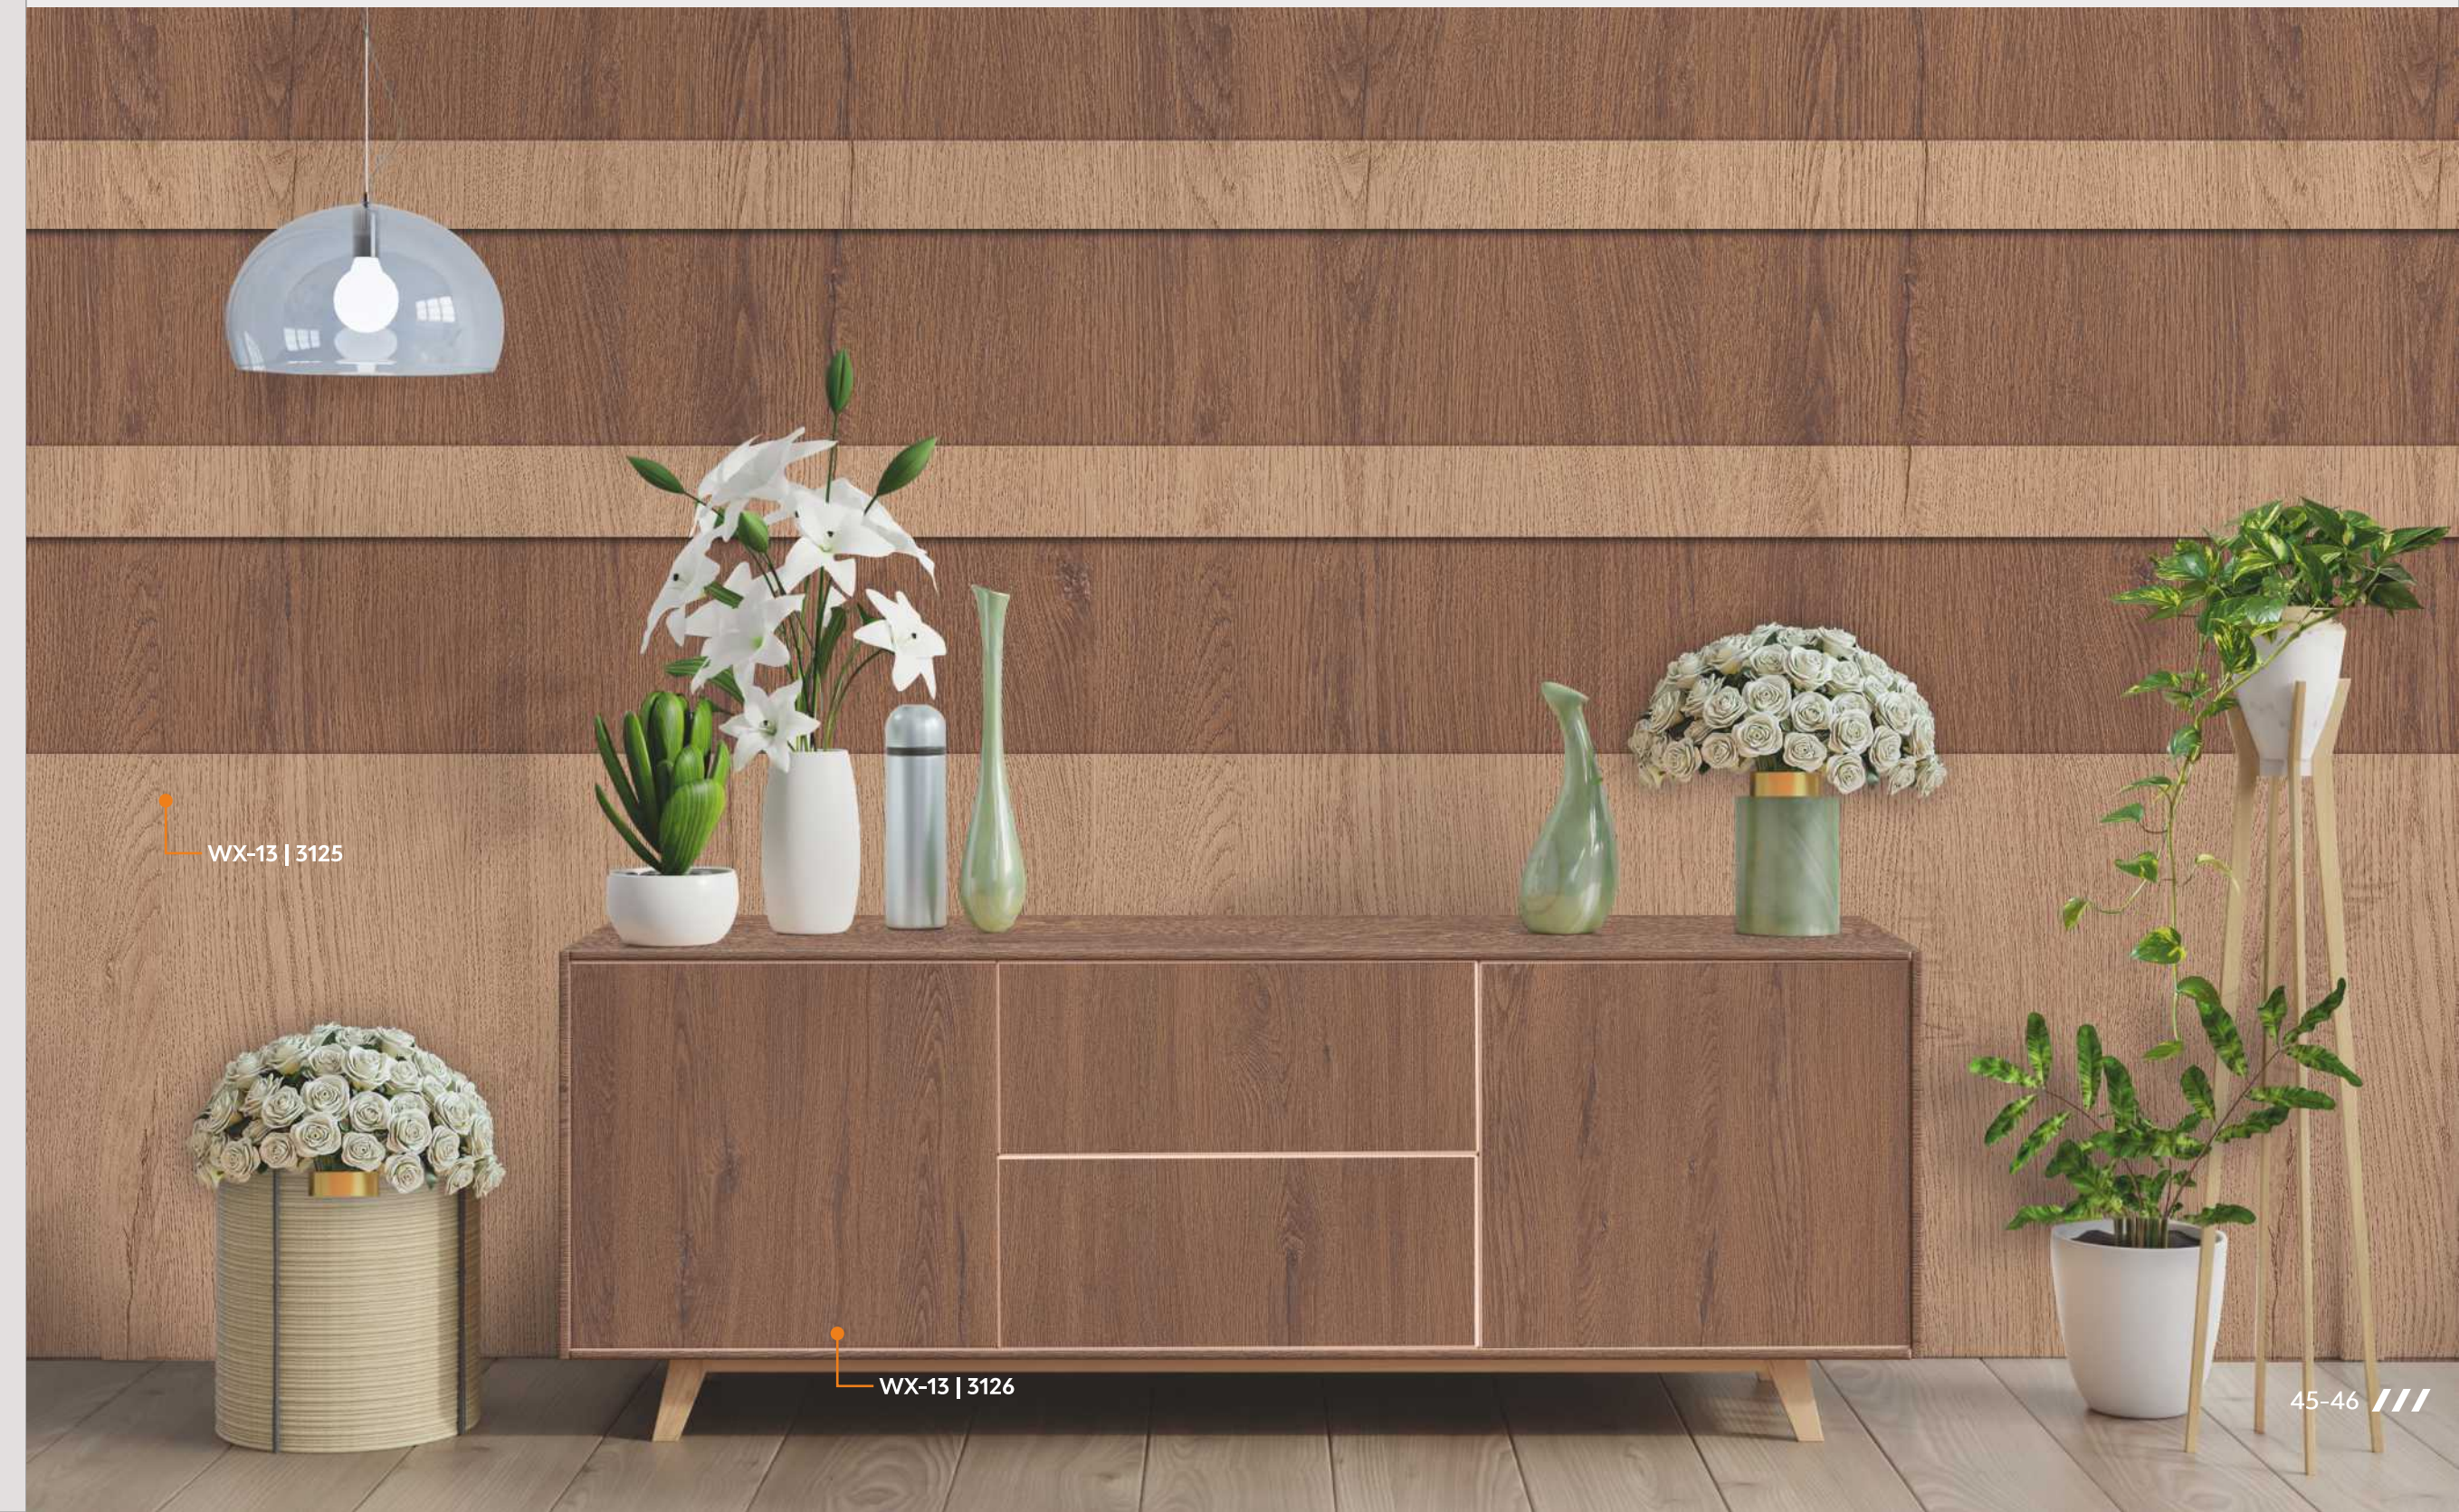

WX-13 | 3125

WX-13 | 3126