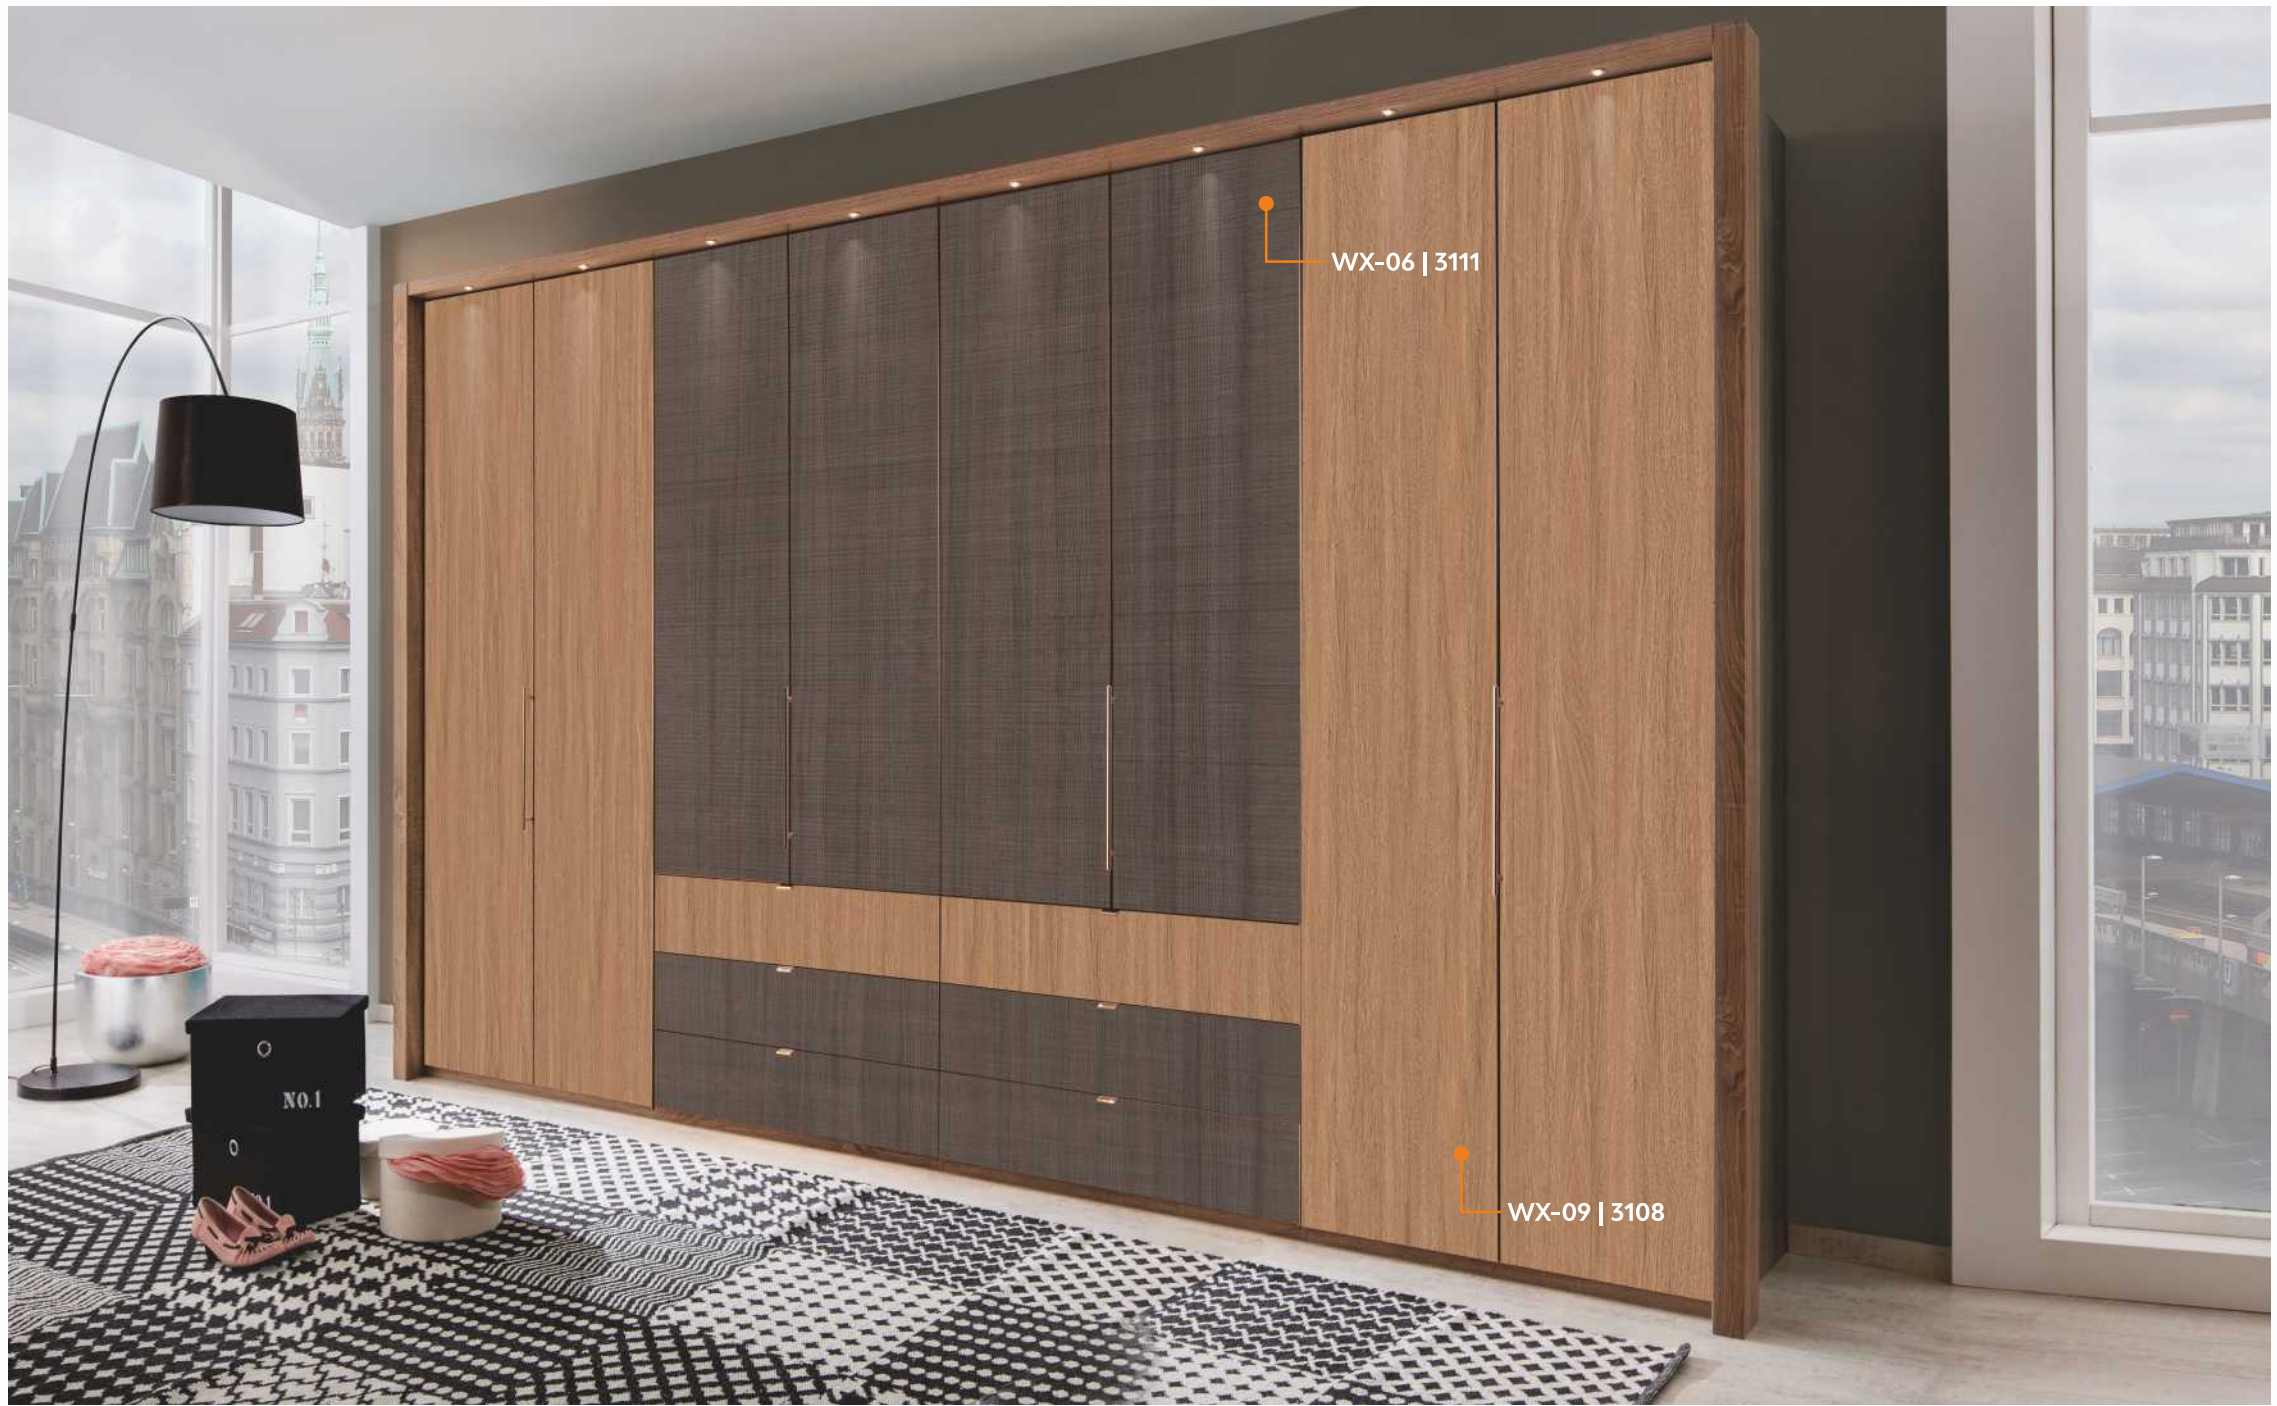

/// TOSSA JUTE

WX-06 | 3101
Bengaline