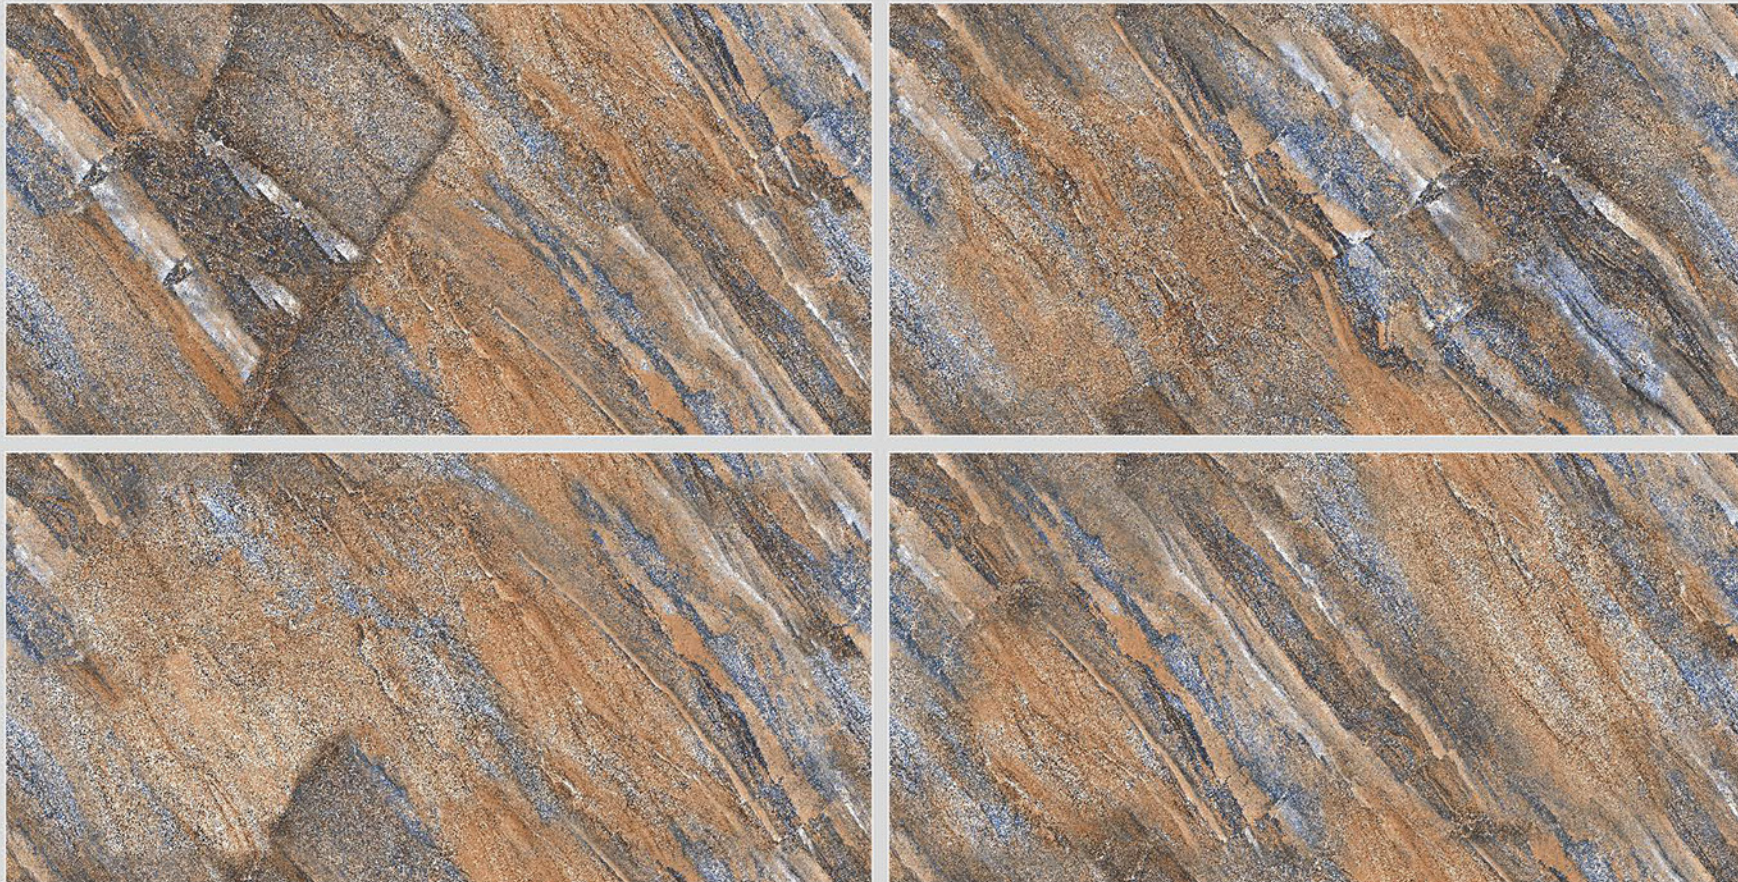

FINISH :
GLOSSY

THICKNESS :
9MM

SIZE :
600X1200MM

**END
LESS**
CREATION

TIGER AMAZE

RANDOM - 4

GLAZED
VITRIFIED TILES

Ecology & Sustainable

Resistant to staining

Impact Resistant

Frost Resistant

Acid Resistant

Thermal Shock Resistant

Easy to clean

Break Resistant