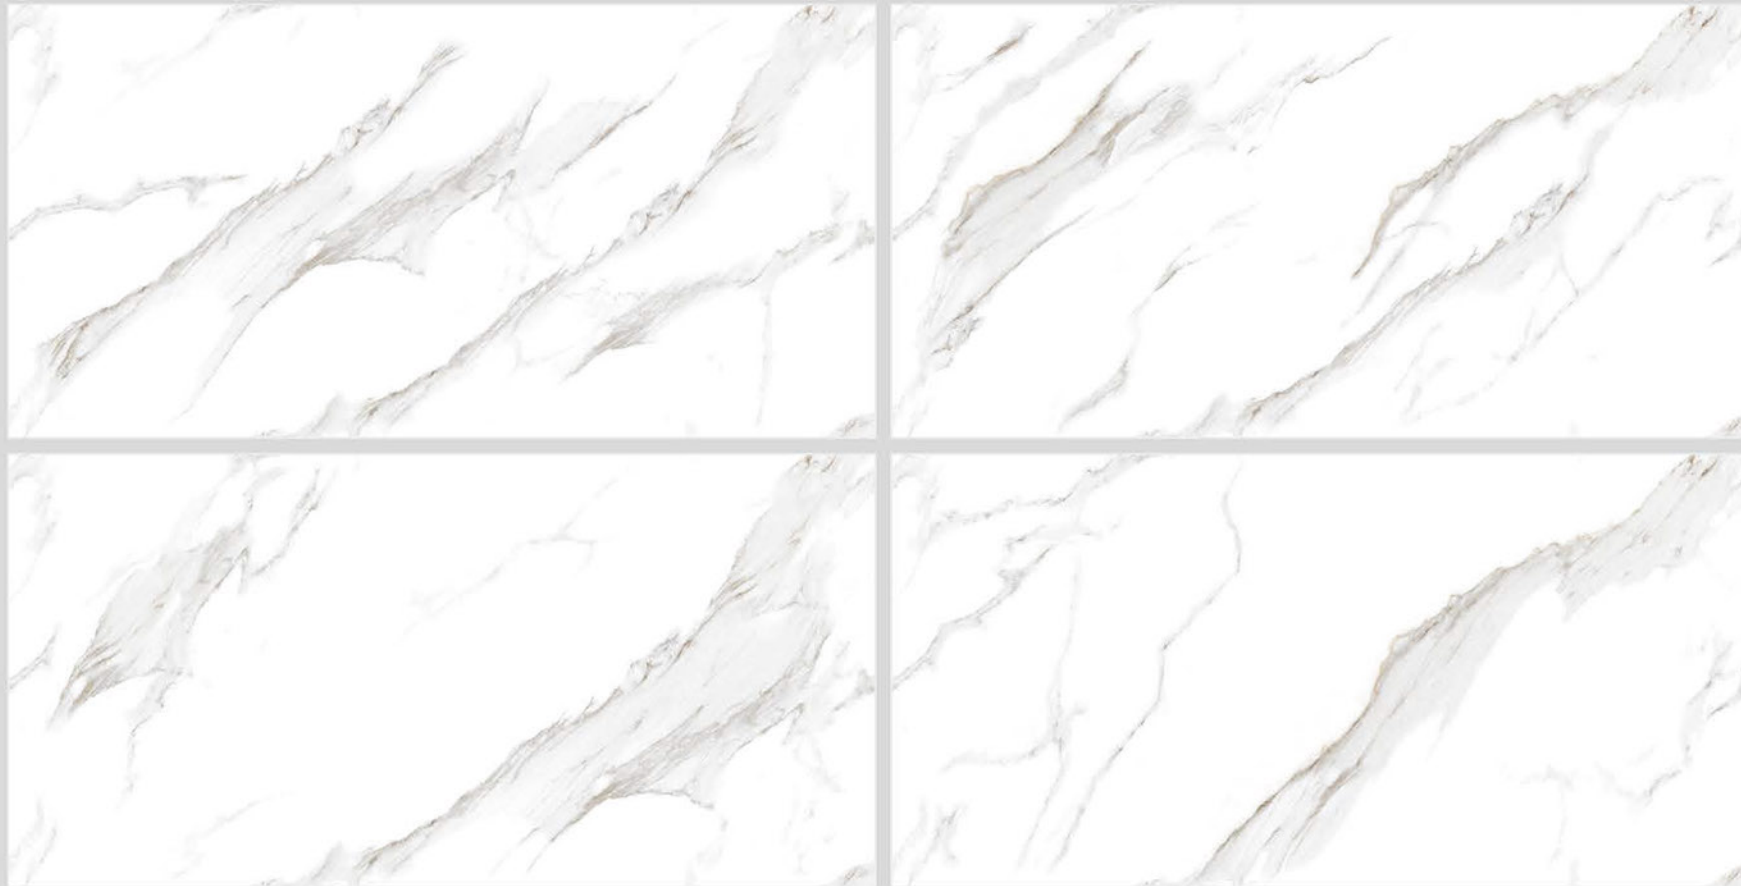

FINISH :
GLOSSY

THICKNESS :
9MM

SIZE :
600X1200MM

**END
LESS**
CREATION

SATVARIO LASA

RANDOM - 4

GLAZED
VITRIFIED TILES

Ecology & Sustainable

Resistant to staining

Impact Resistant

Frost Resistant

Acid Resistant

Thermal Shock Resistant

Easy to clean

Break Resistant