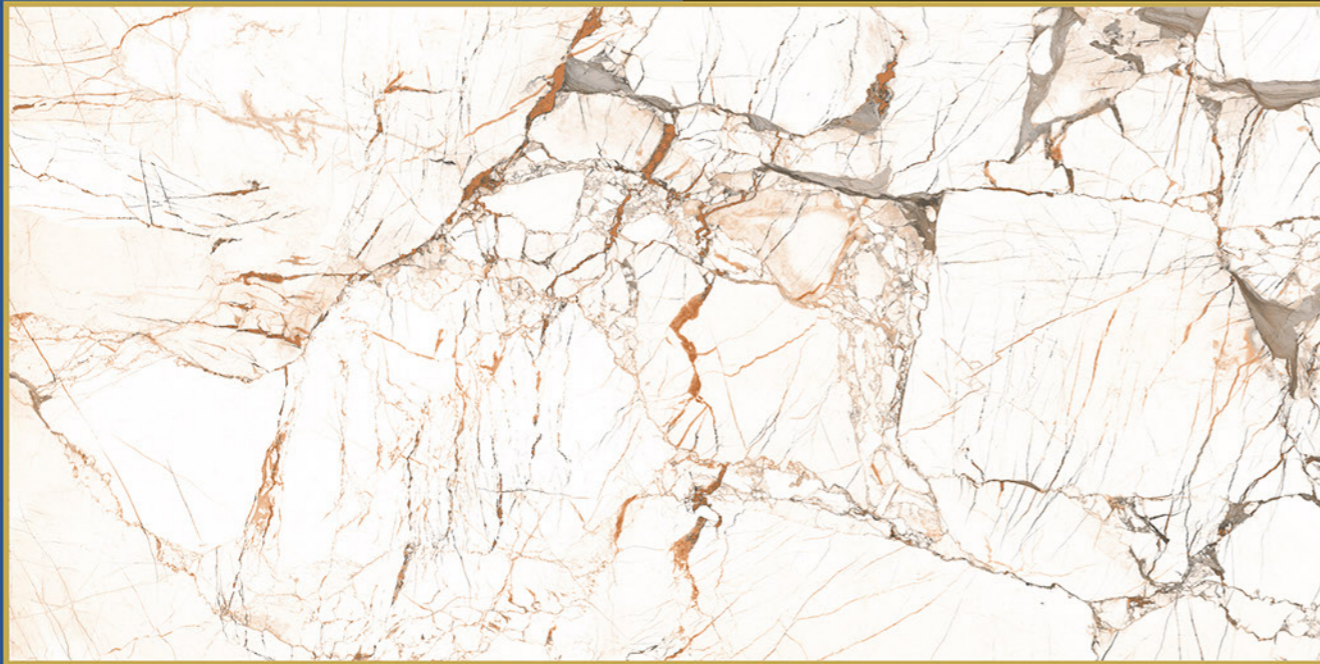

Easy to  
clean

Break  
Resistant

**FUSION**<sup>®</sup>  
GRANITO

Carving  
COLLECTION

[www.fusiongranito.com](http://www.fusiongranito.com)

LEOPARD WHITE

CARVIN 600mm x 1200mm

INTERIOR USE FLOOR TILE