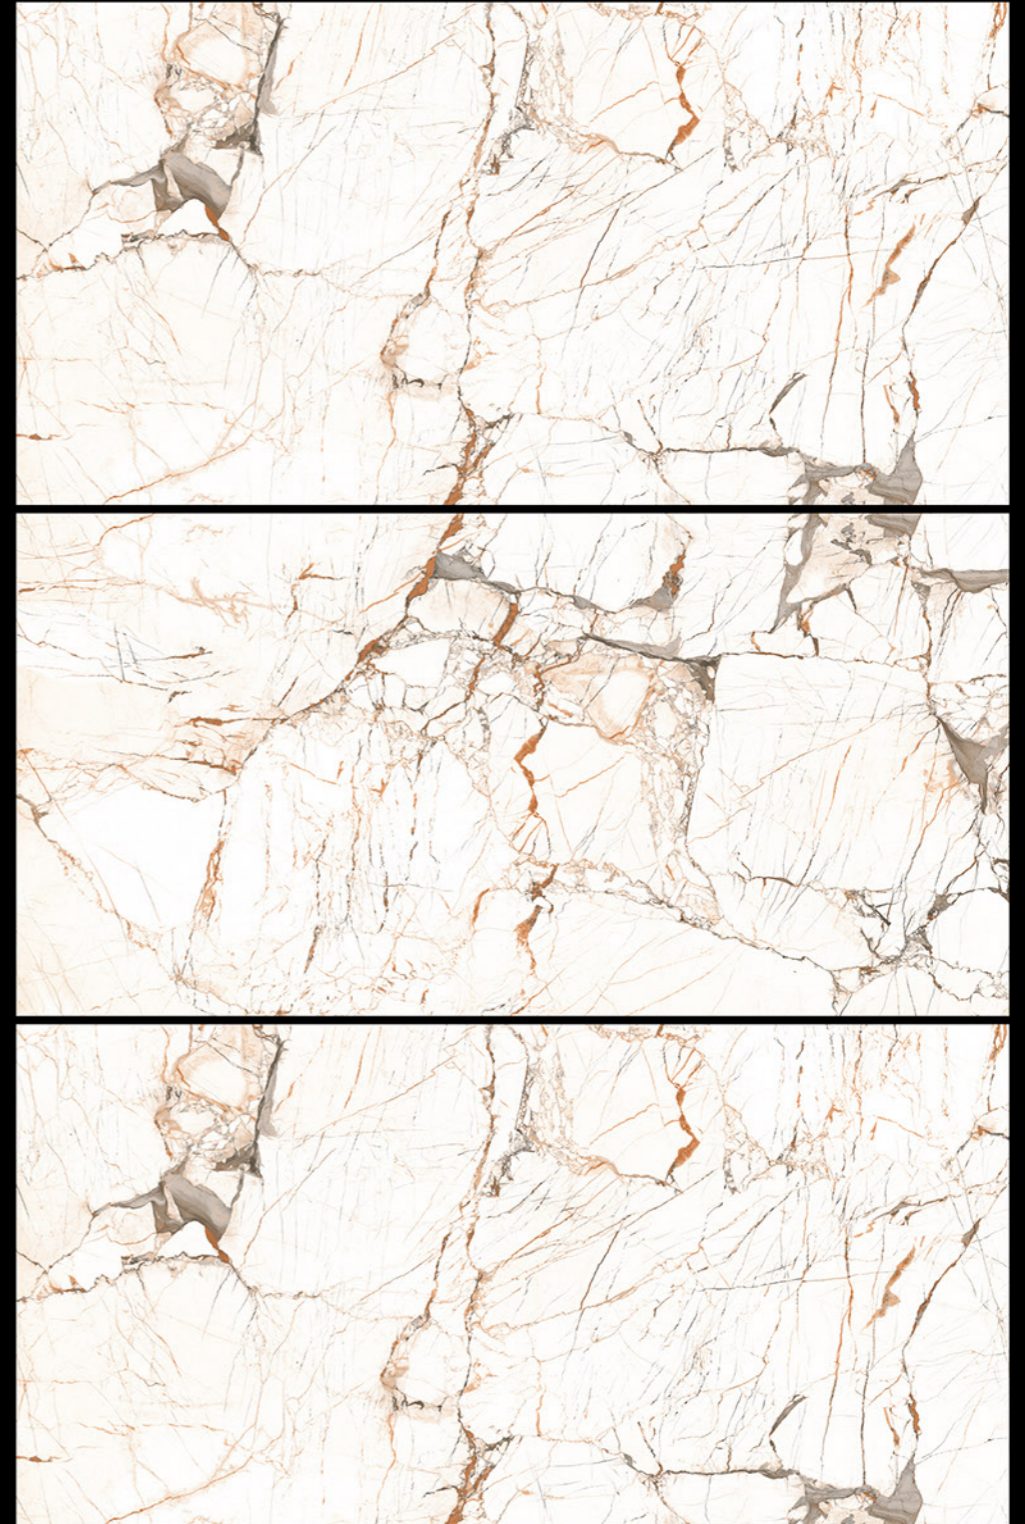

Easy to  
clean

Break  
Resistant

**FUSION**<sup>®</sup>  
GRANITO

Carving  
COLLECTION

[www.fusiongranito.com](http://www.fusiongranito.com)

LEOPARD WHITE

CARVIN 600mm x 1200mm

INTERIOR USE FLOOR TILE