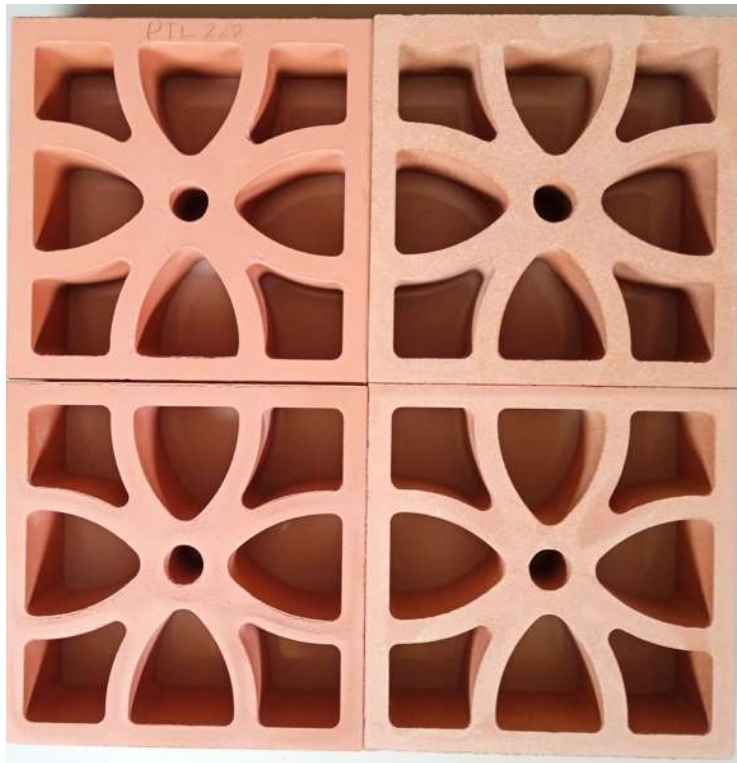

NAME: SQR 220
SIZE: 220X220X60

JALLY

TERRACON LIVING IDEAS

NAME: PTL 220
SIZE: 220X220X60

JALLY

TERRACON LIVING IDEAS

NAME: TURS 220
SIZE: 220X220X60

JALLY