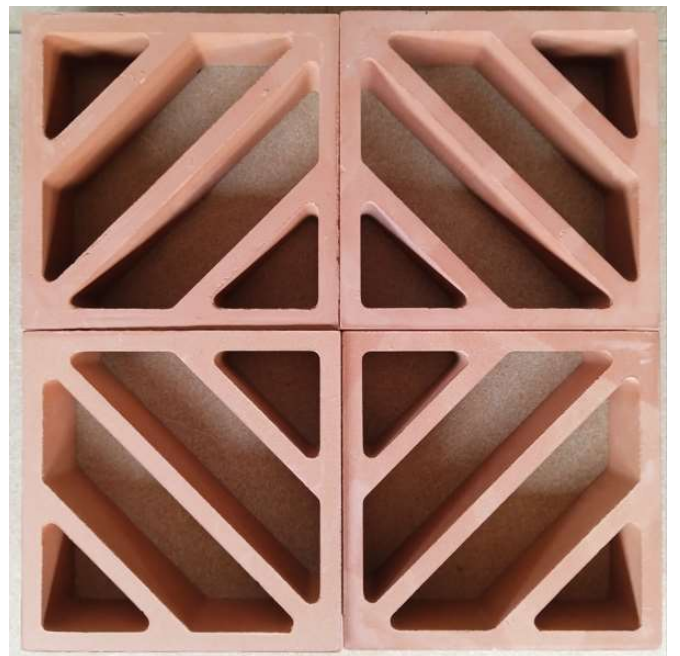

TERRACON LIVING IDEAS

NAME: RBY 220
SIZE: 220X220X60

JALLY

TERRACON LIVING IDEAS

NAME: AMBR 220
SIZE: 220X220X60

JALLY

TERRACON LIVING IDEAS

NAME: ZBRA 220
SIZE: 220X220X60