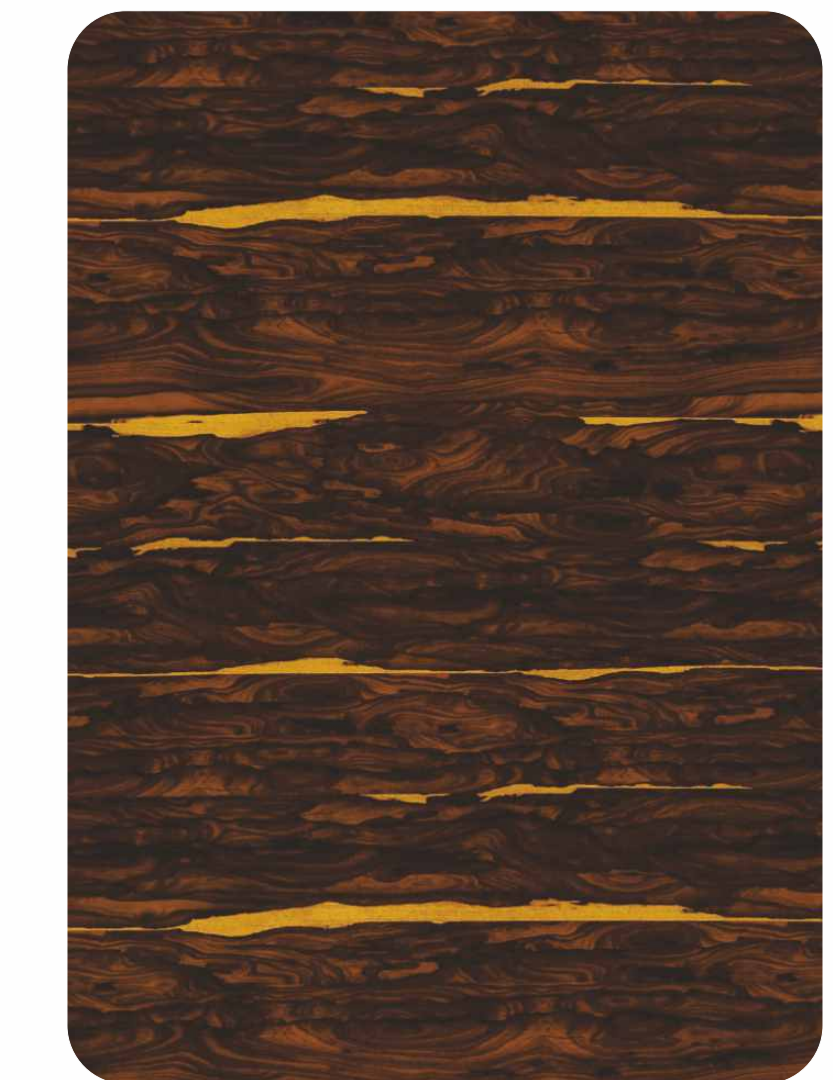

CRAFT 1.5mm ARYLIC SHEETS

1.5mm
 ANTI SRATCH
 ARYLIC SHEETS | **6H**
 GRADE

R-321 (NEW)

R-318

R-320

R-315

R-317

R-319