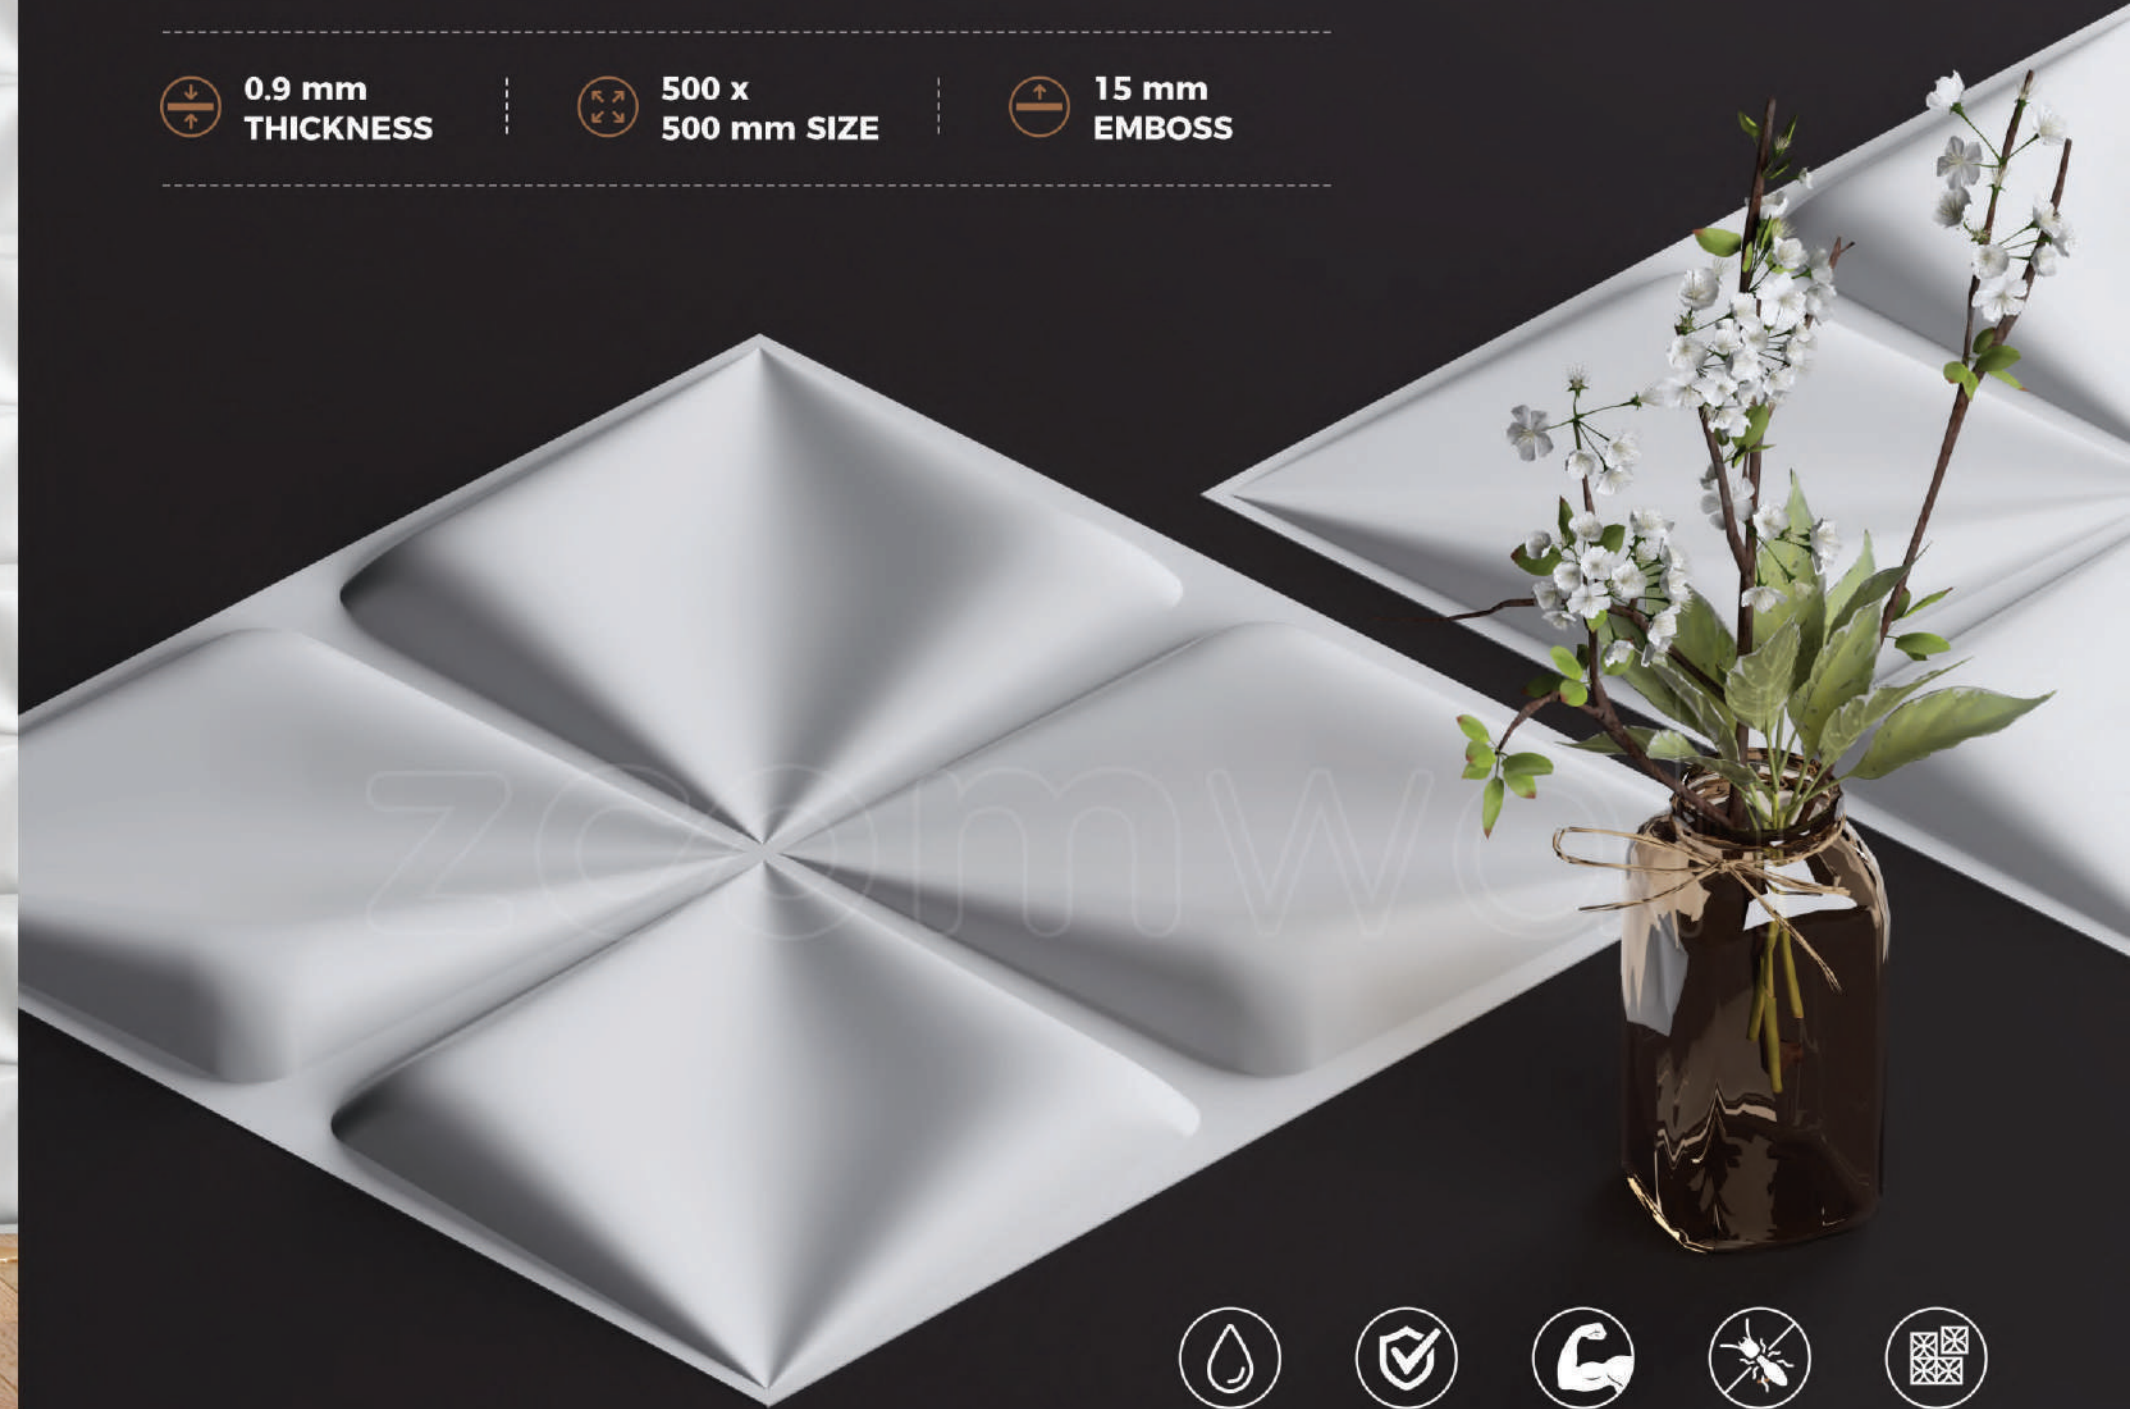

WATER-PROOF

100% SAFE
MATERIAL

HIGHLY
DURABLE

TERMITES
RESISTANCE

EASY TO
INSTALL

PRE-COATED FINISH

GRAY MARBLE

Pull of the extraordinary