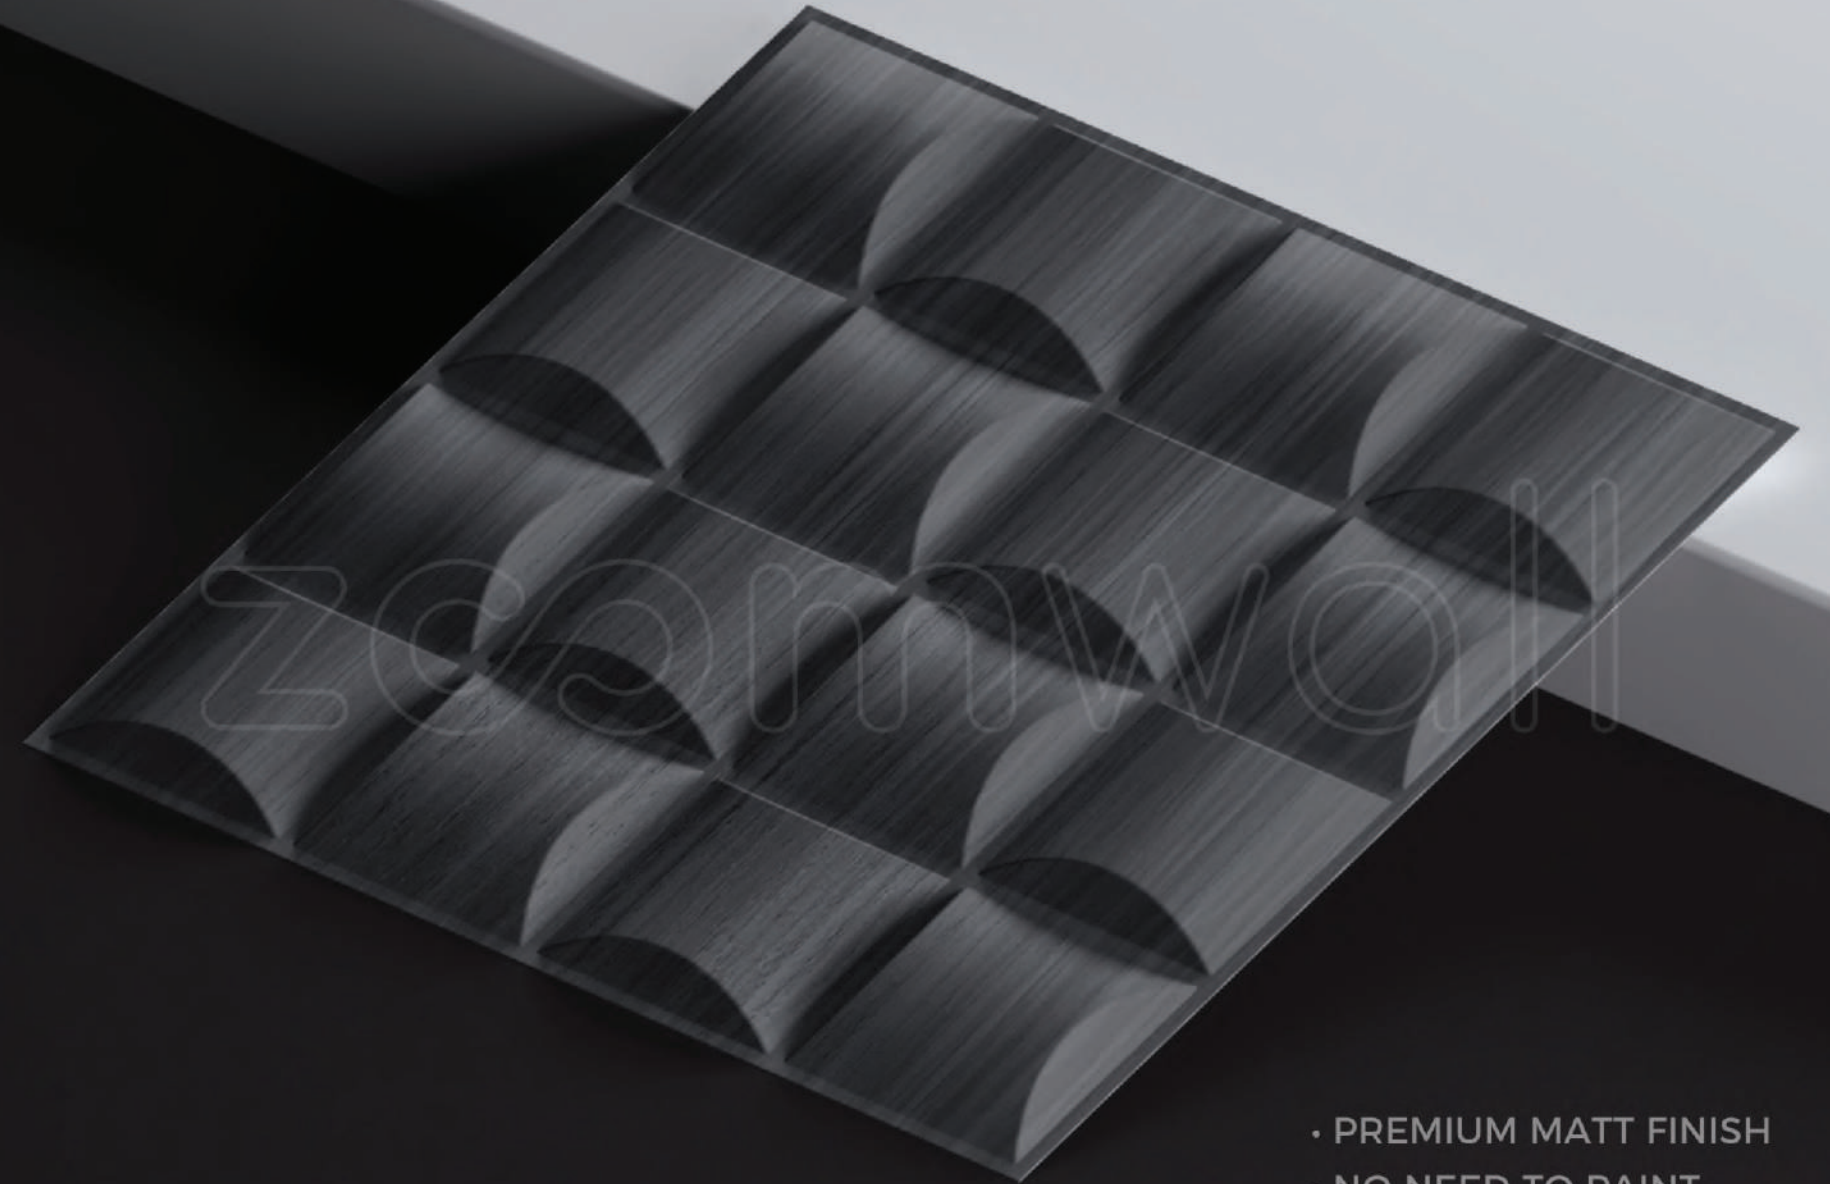

- PREMIUM MATT FINISH
- NO NEED TO PAINT