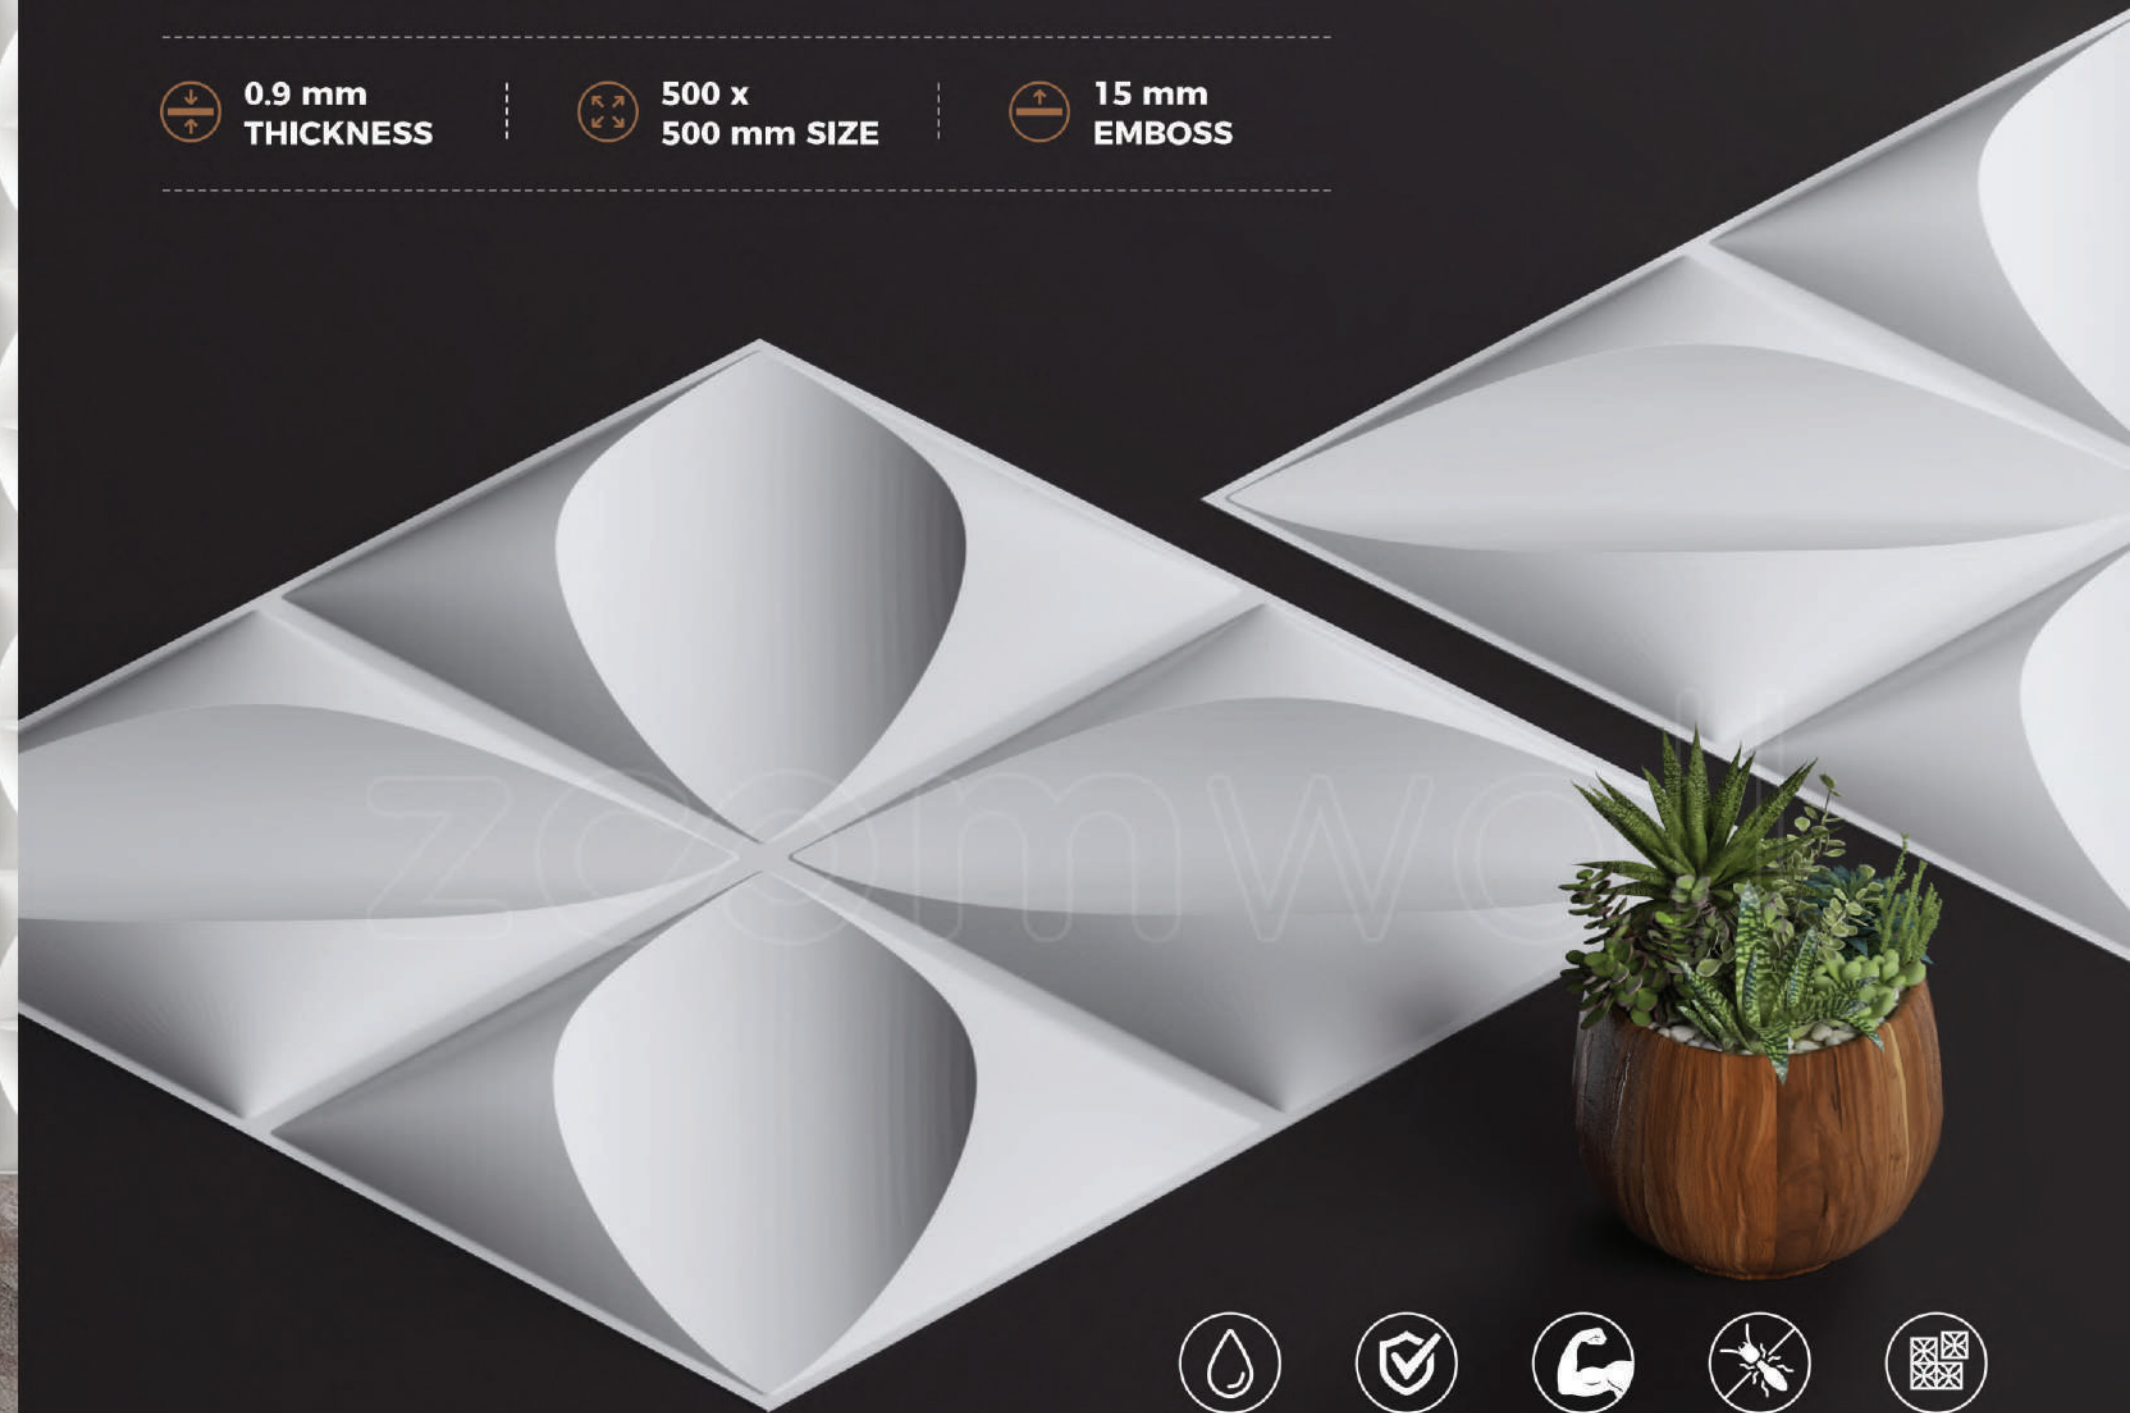

0.9 mm
THICKNESS

500 x
500 mm SIZE

15 mm
EMBOSS

WATER-PROOF

100% SAFE
MATERIAL

HIGHLY
DURABLE

TERMITES
RESISTANCE

EASY TO
INSTALL