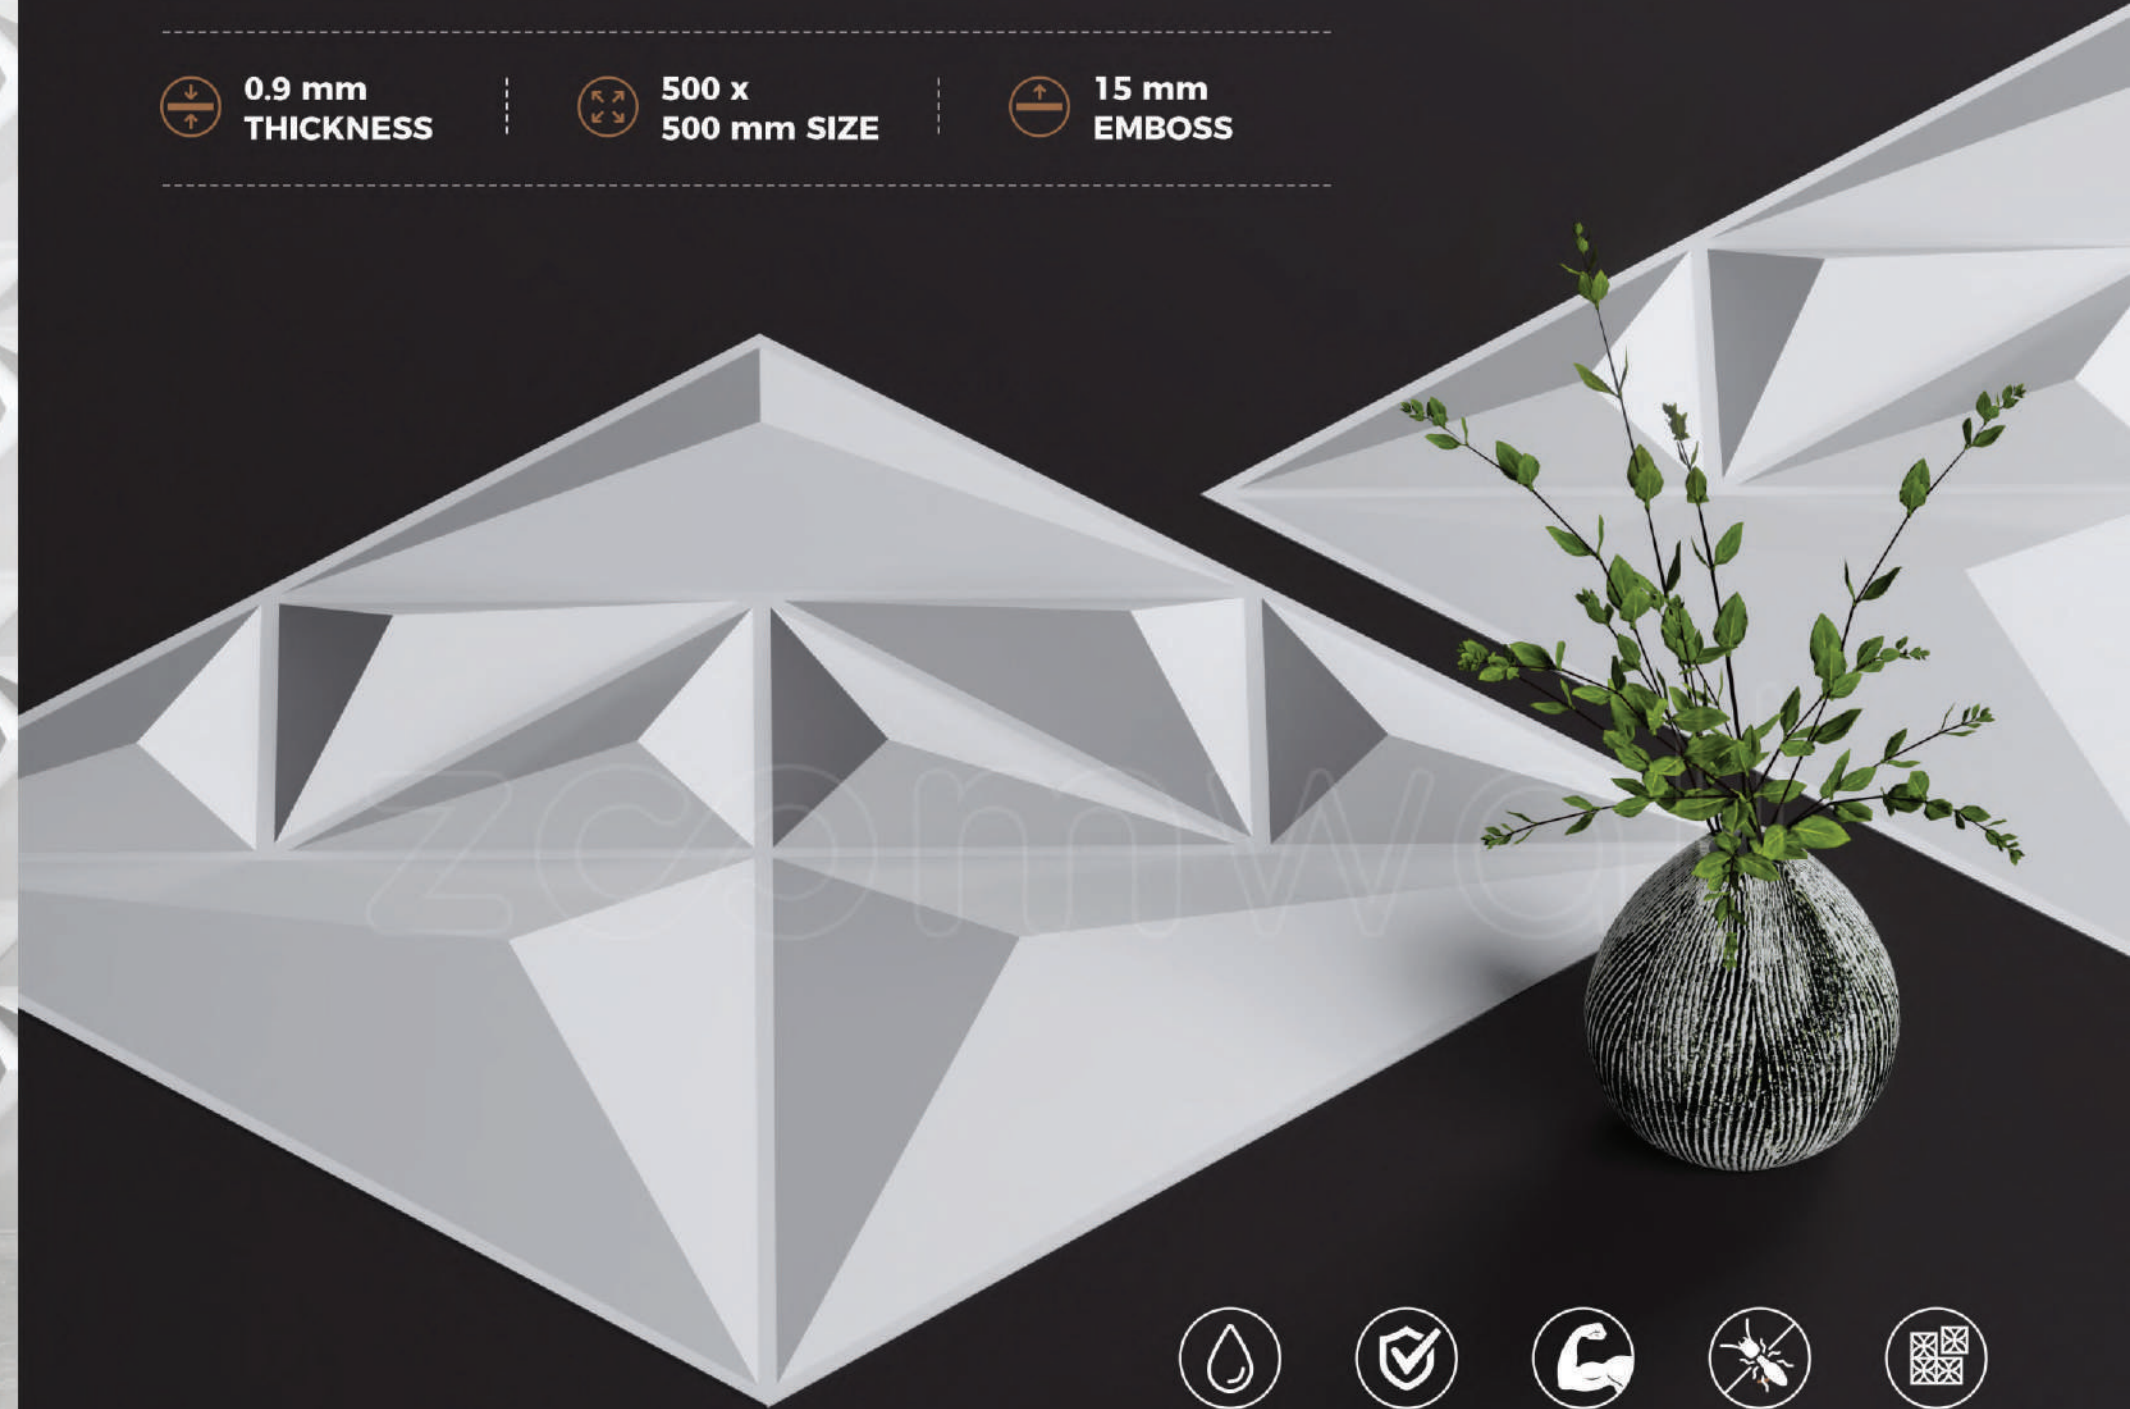

15 mm
EMBOSS

WATER-PROOF

100% SAFE
MATERIAL

HIGHLY
DURABLE

TERMITES
RESISTANCE

EASY TO
INSTALL

PRE-COATED FINISH

RUSTIC WOOD