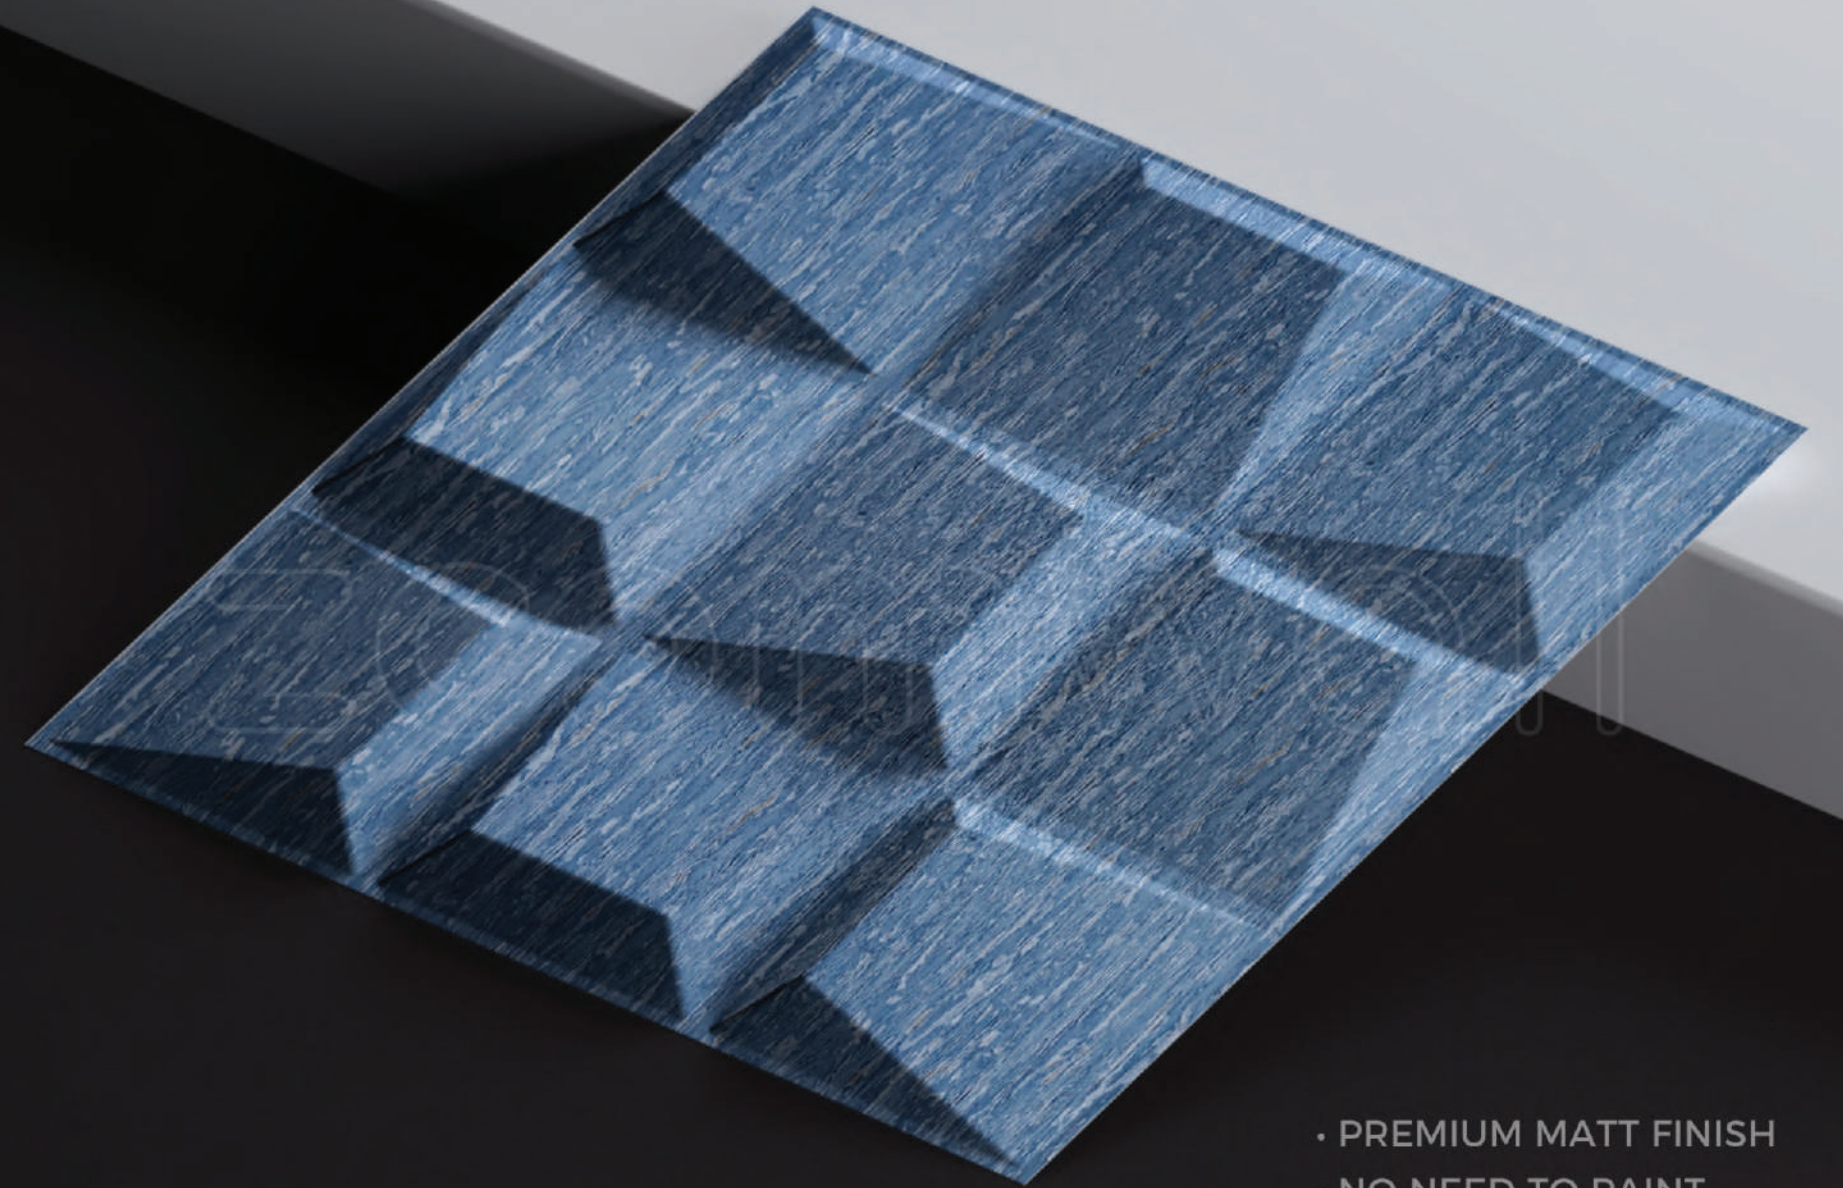

- PREMIUM MATT FINISH
- NO NEED TO PAINT