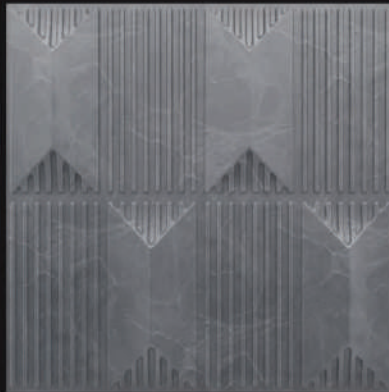

100% SAFE
MATERIAL

HIGHLY
DURABLE

TERMITES
RESISTANCE

EASY TO
INSTALL

PRE-COATED FINISH

NEXA GRAY

Create site which boost your style

Gray Pine Wood

Beech Wood

Walnut Wood

Rustic Wood

Electric Blue

Thunder Black

Nexa Gray

Magnum Brown

White Marble