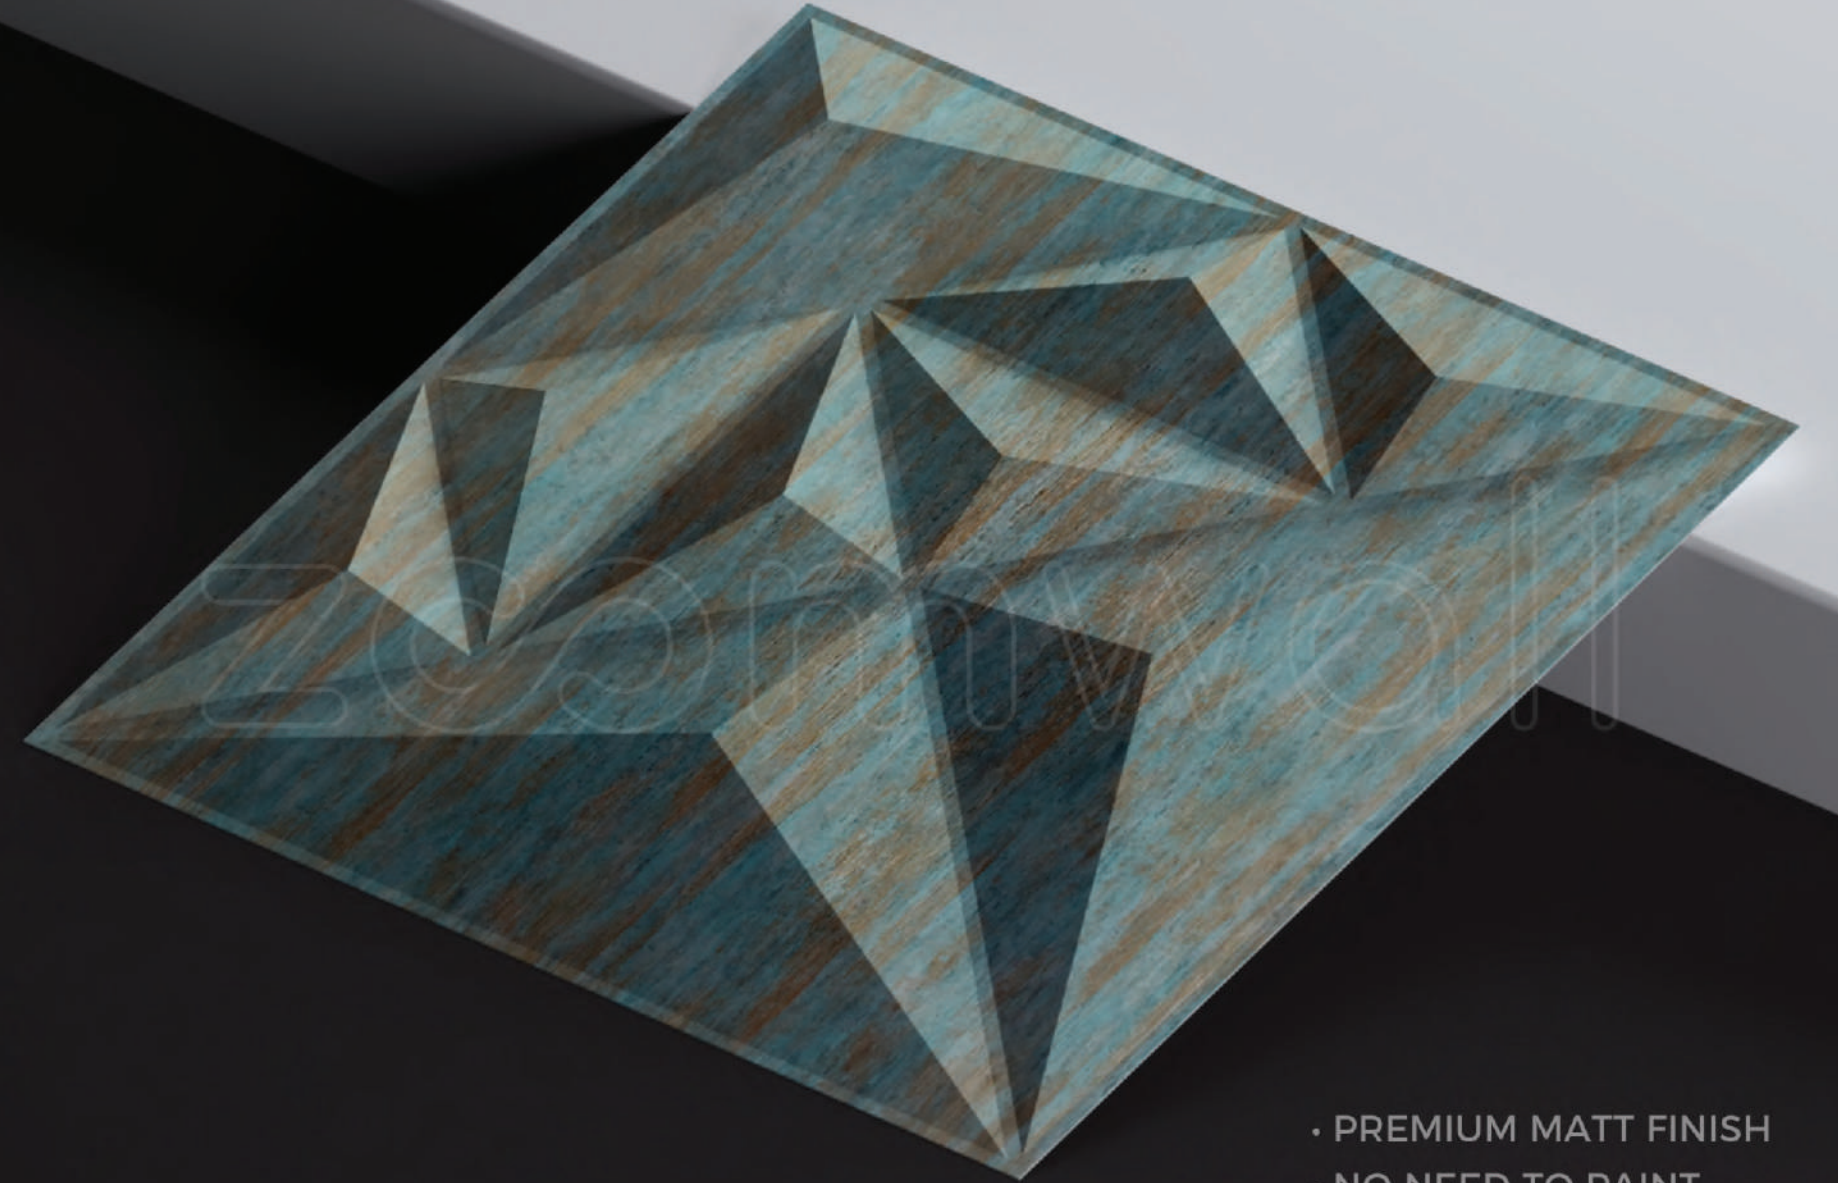

- PREMIUM MATT FINISH
- NO NEED TO PAINT