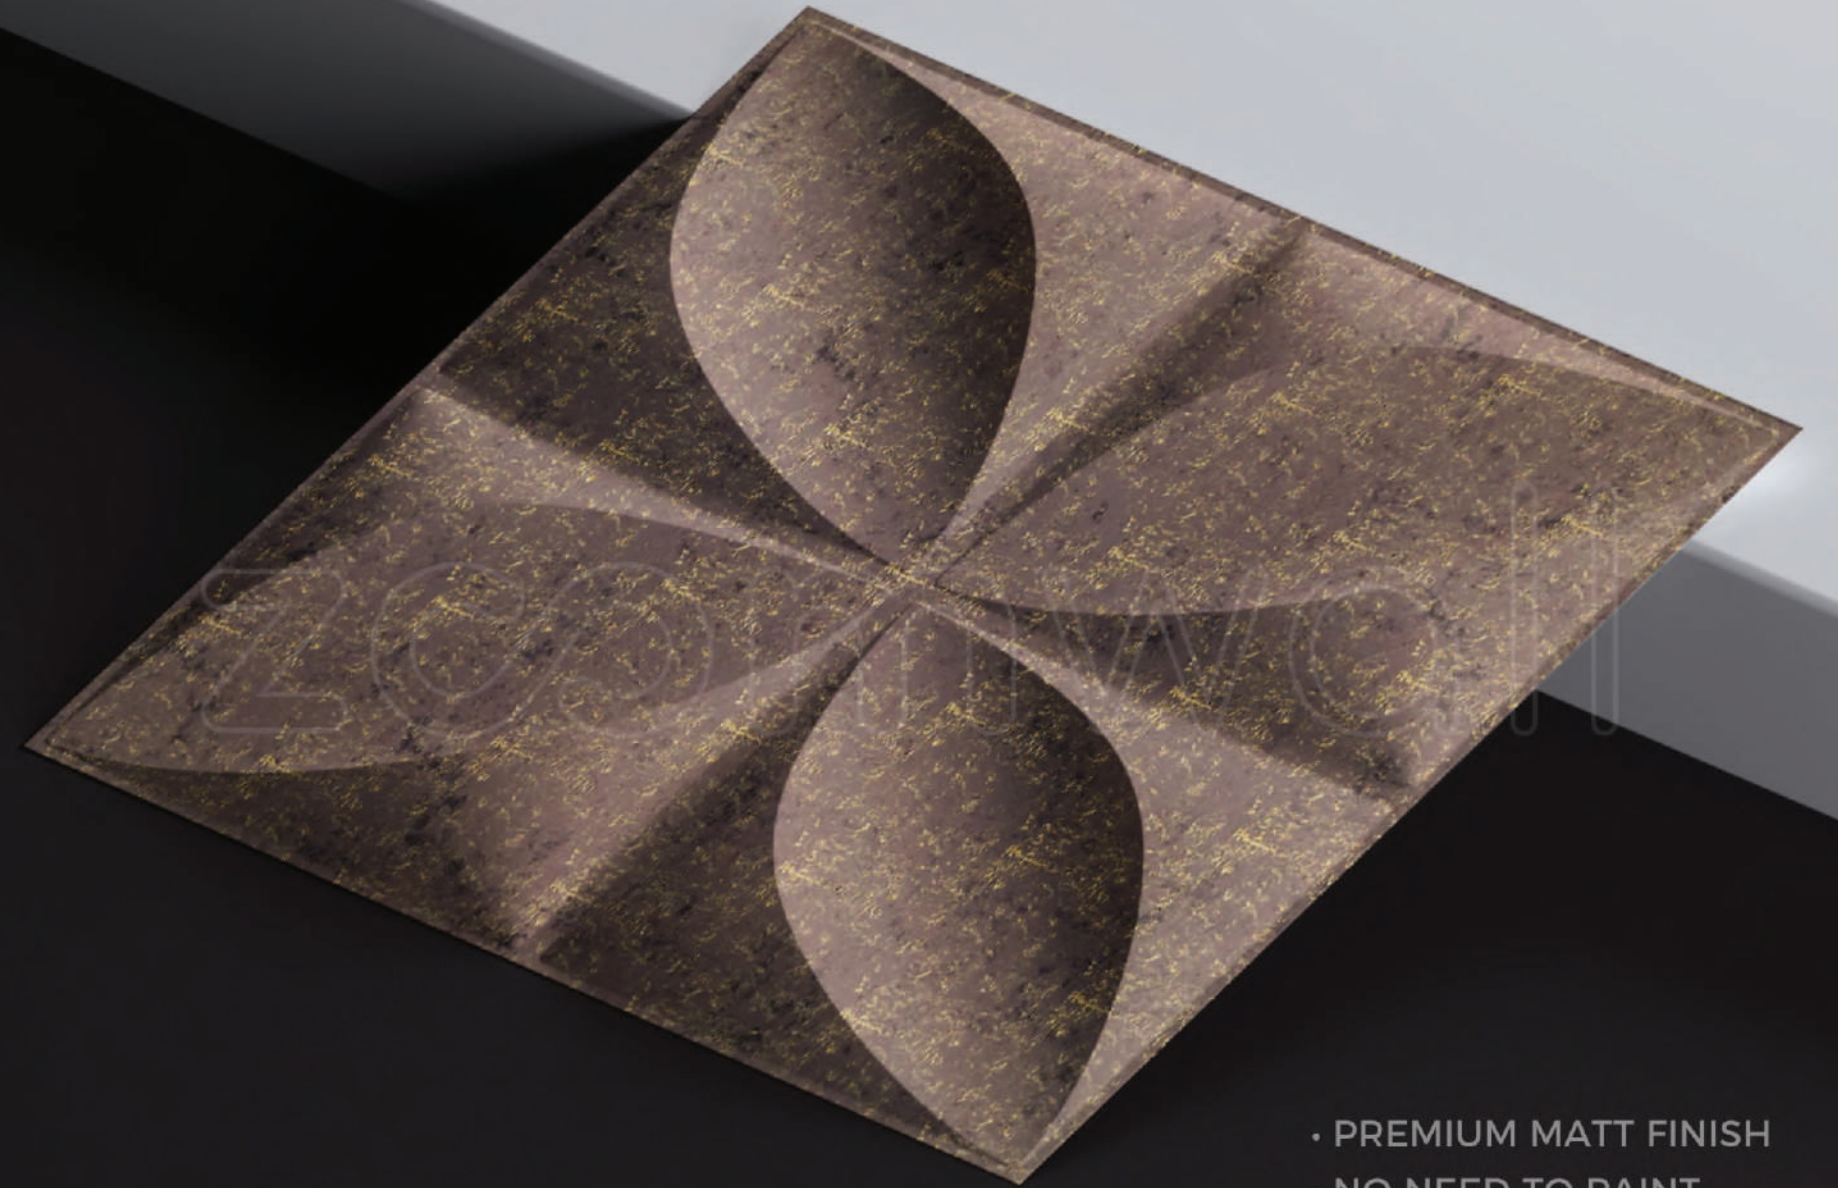

- PREMIUM MATT FINISH
- NO NEED TO PAINT