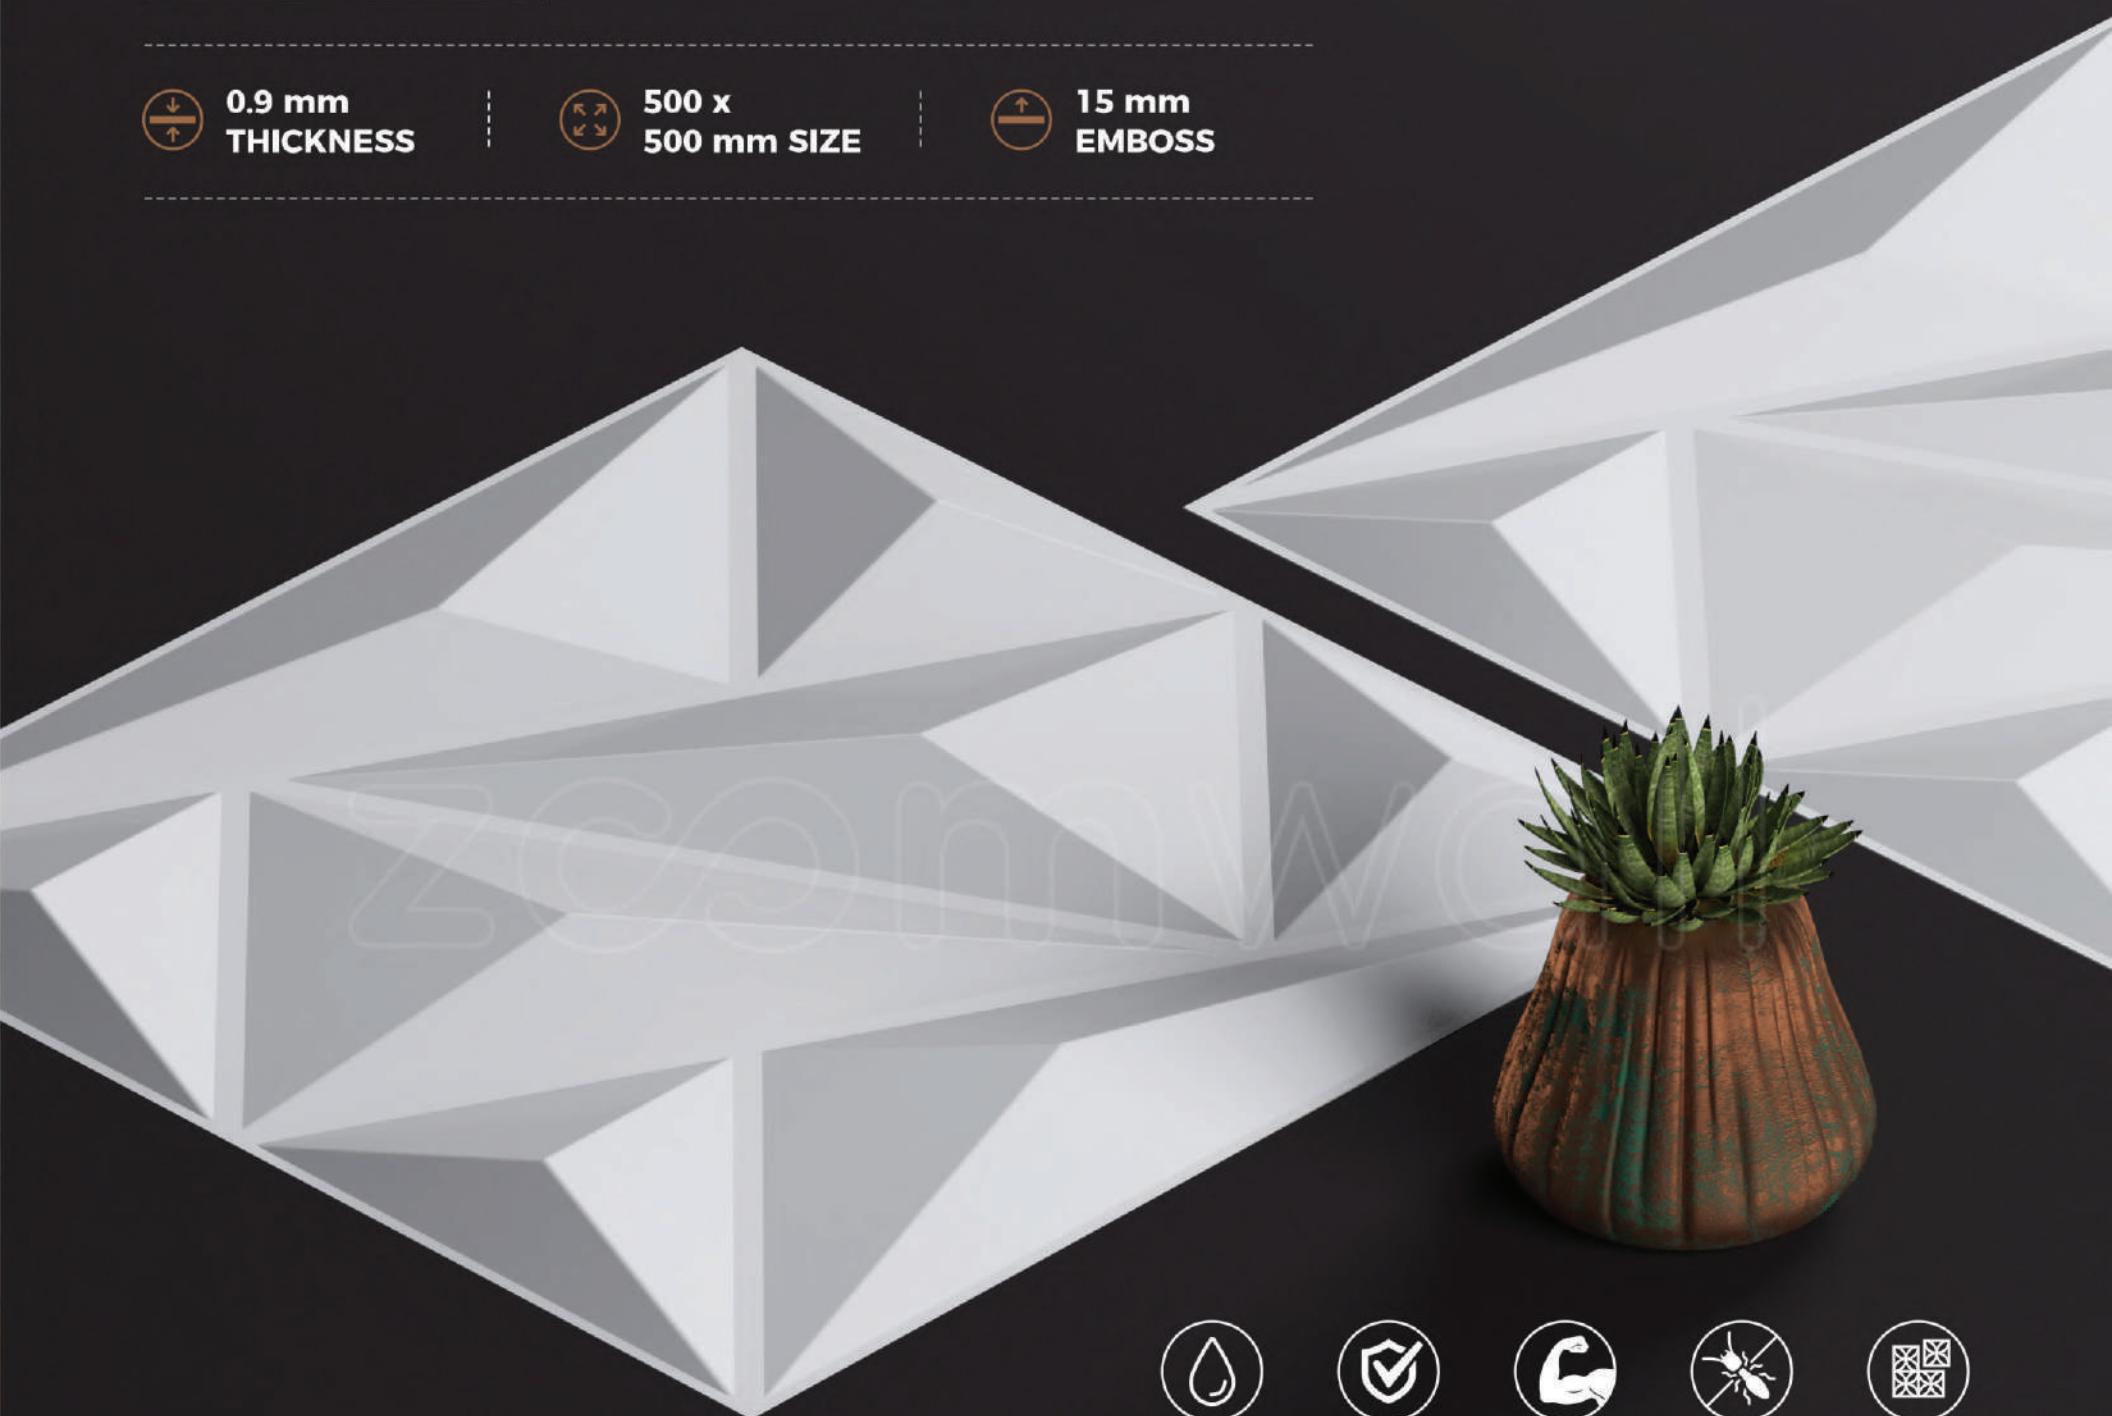

WATER-PROOF

100% SAFE
MATERIAL

HIGHLY
DURABLE

TERMITES
RESISTANCE

EASY TO
INSTALL

PRE-COATED FINISH

WHITE MARBLE

Simplicity is a priceless value