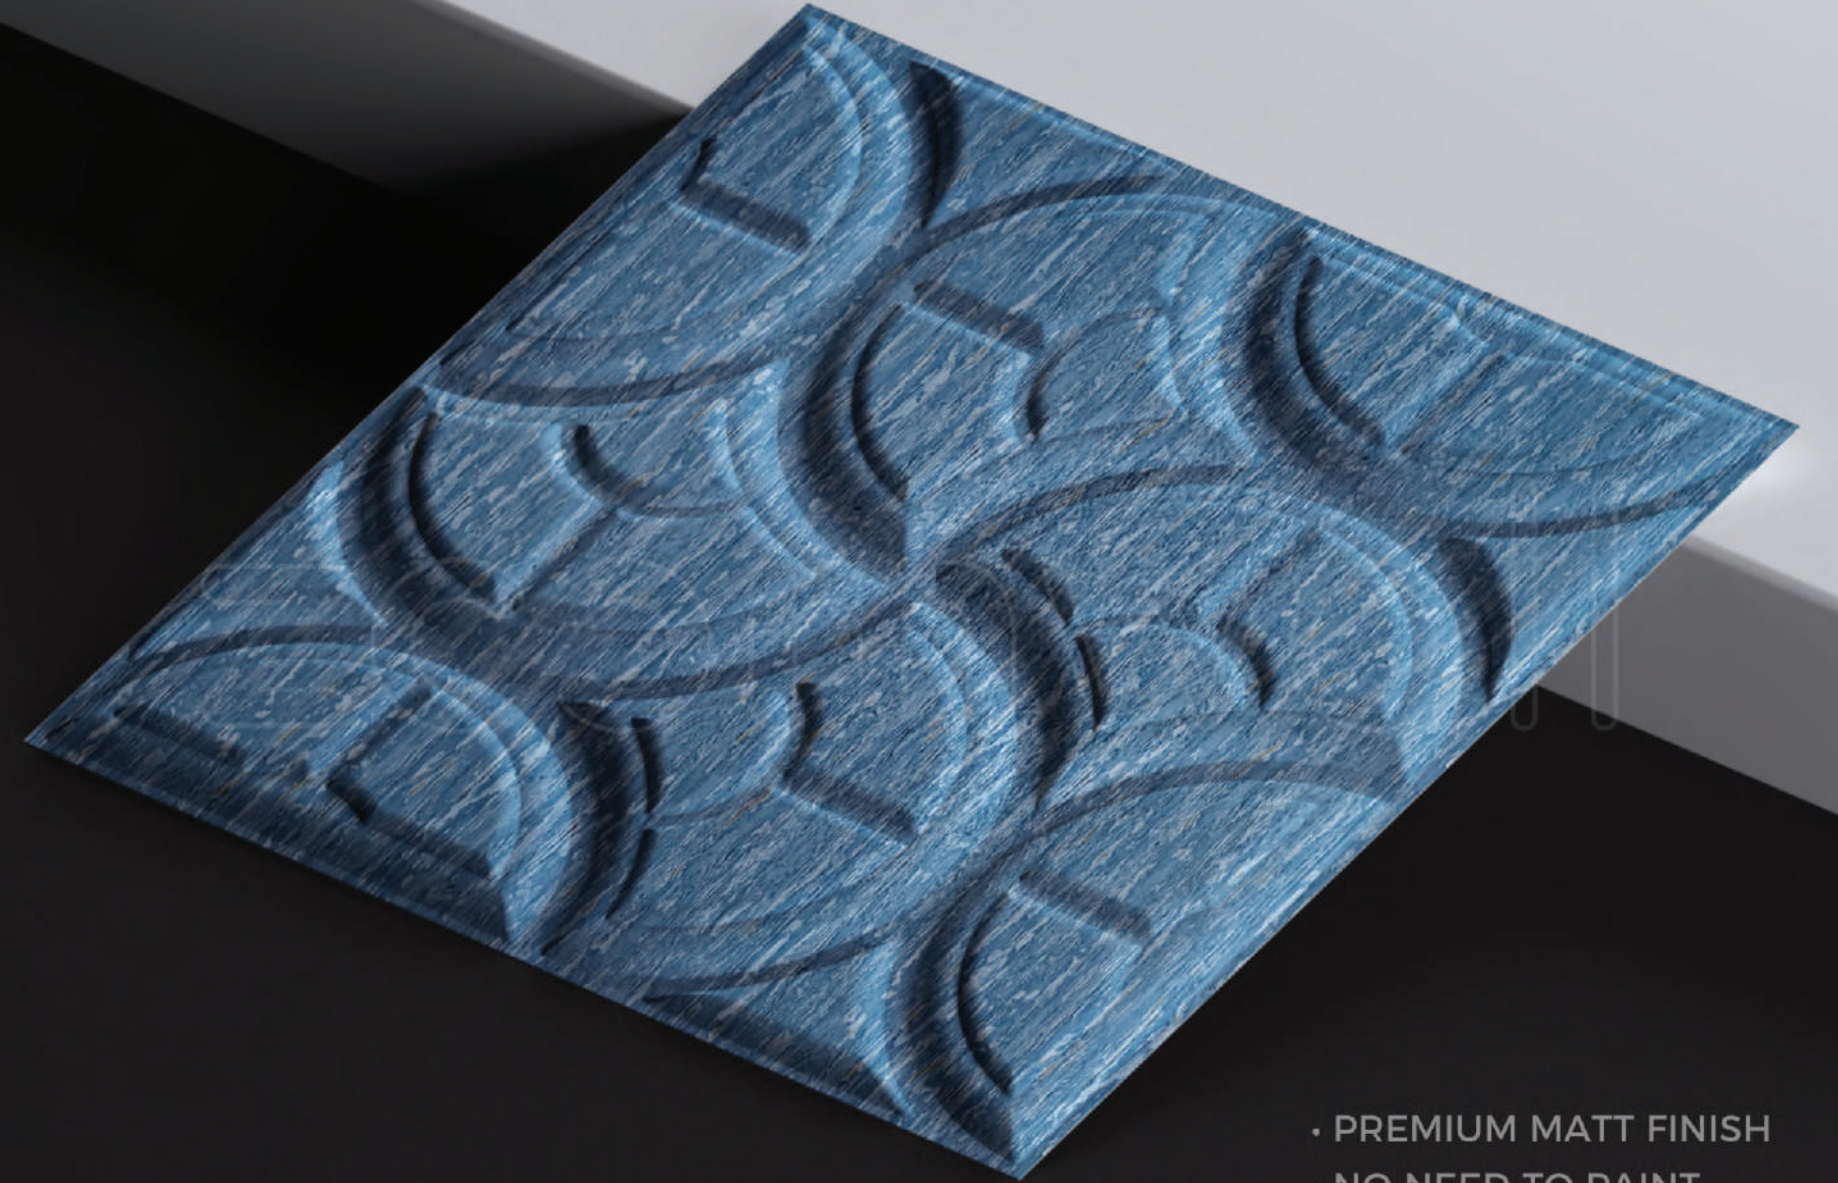

Magnum Brown

White Marble

Gray Marble

- PREMIUM MATT FINISH
- NO NEED TO PAINT

Alps

0.9 mm
THICKNESS

500 x
500 mm SIZE

15 mm
EMBOSS