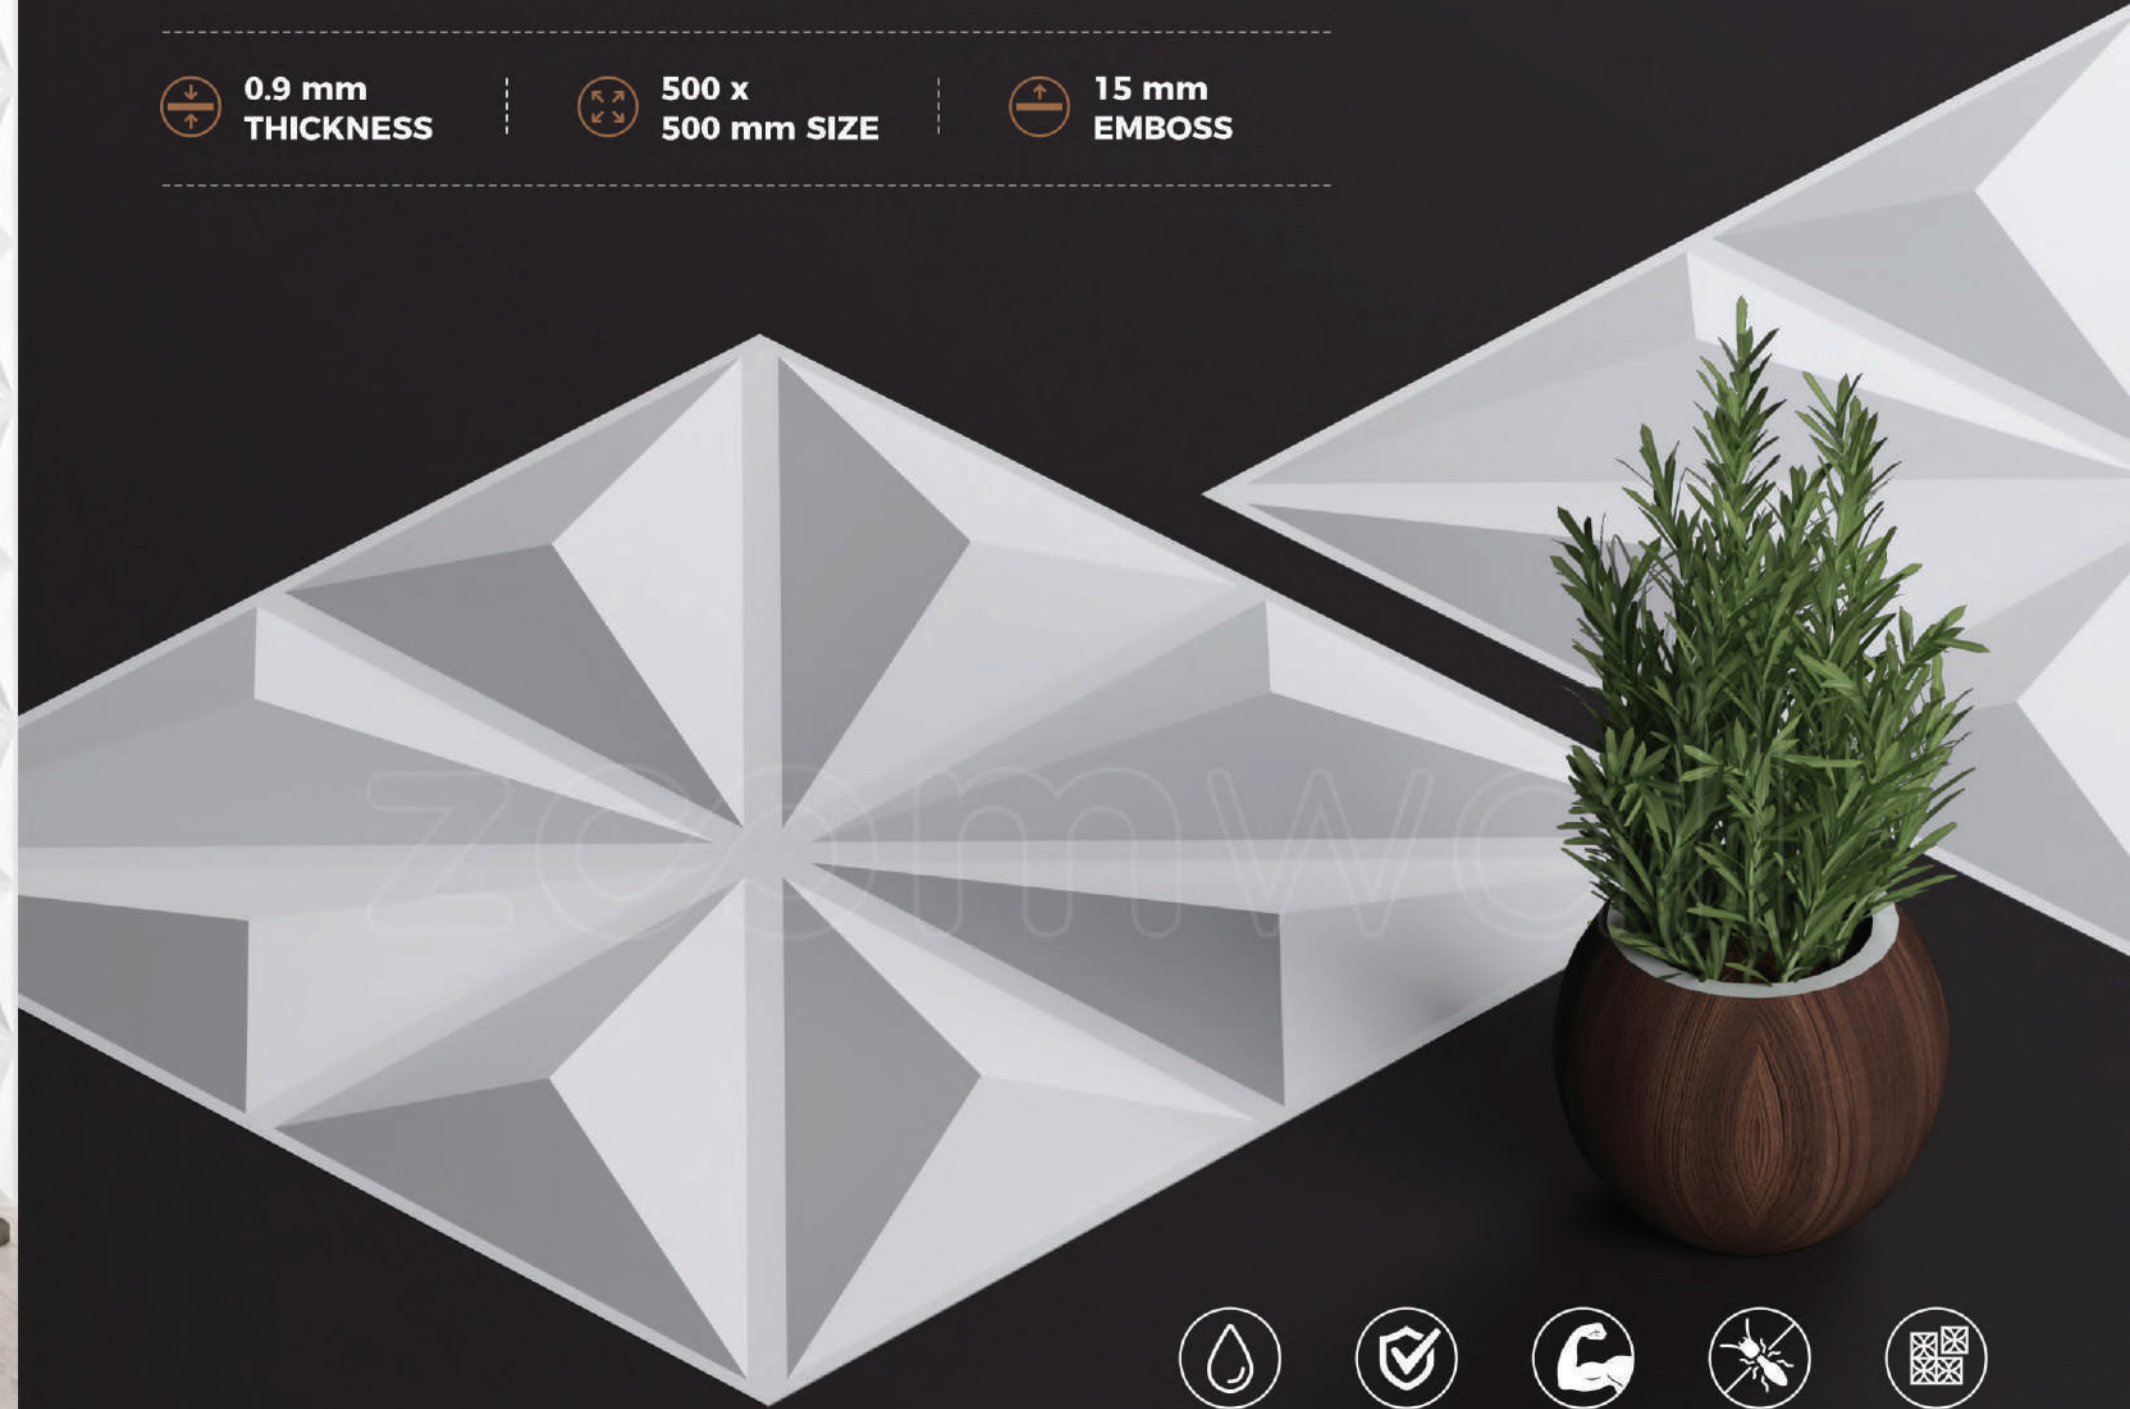

0.9 mm THICKNESS

500 x 500 mm SIZE

15 mm EMBOSS

WATER-PROOF

100% SAFE MATERIAL

HIGHLY DURABLE

TERMITES RESISTANCE

EASY TO INSTALL