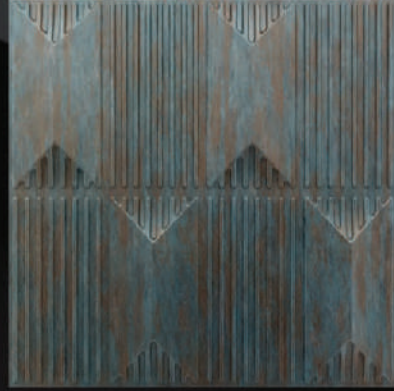

Rustic Wood