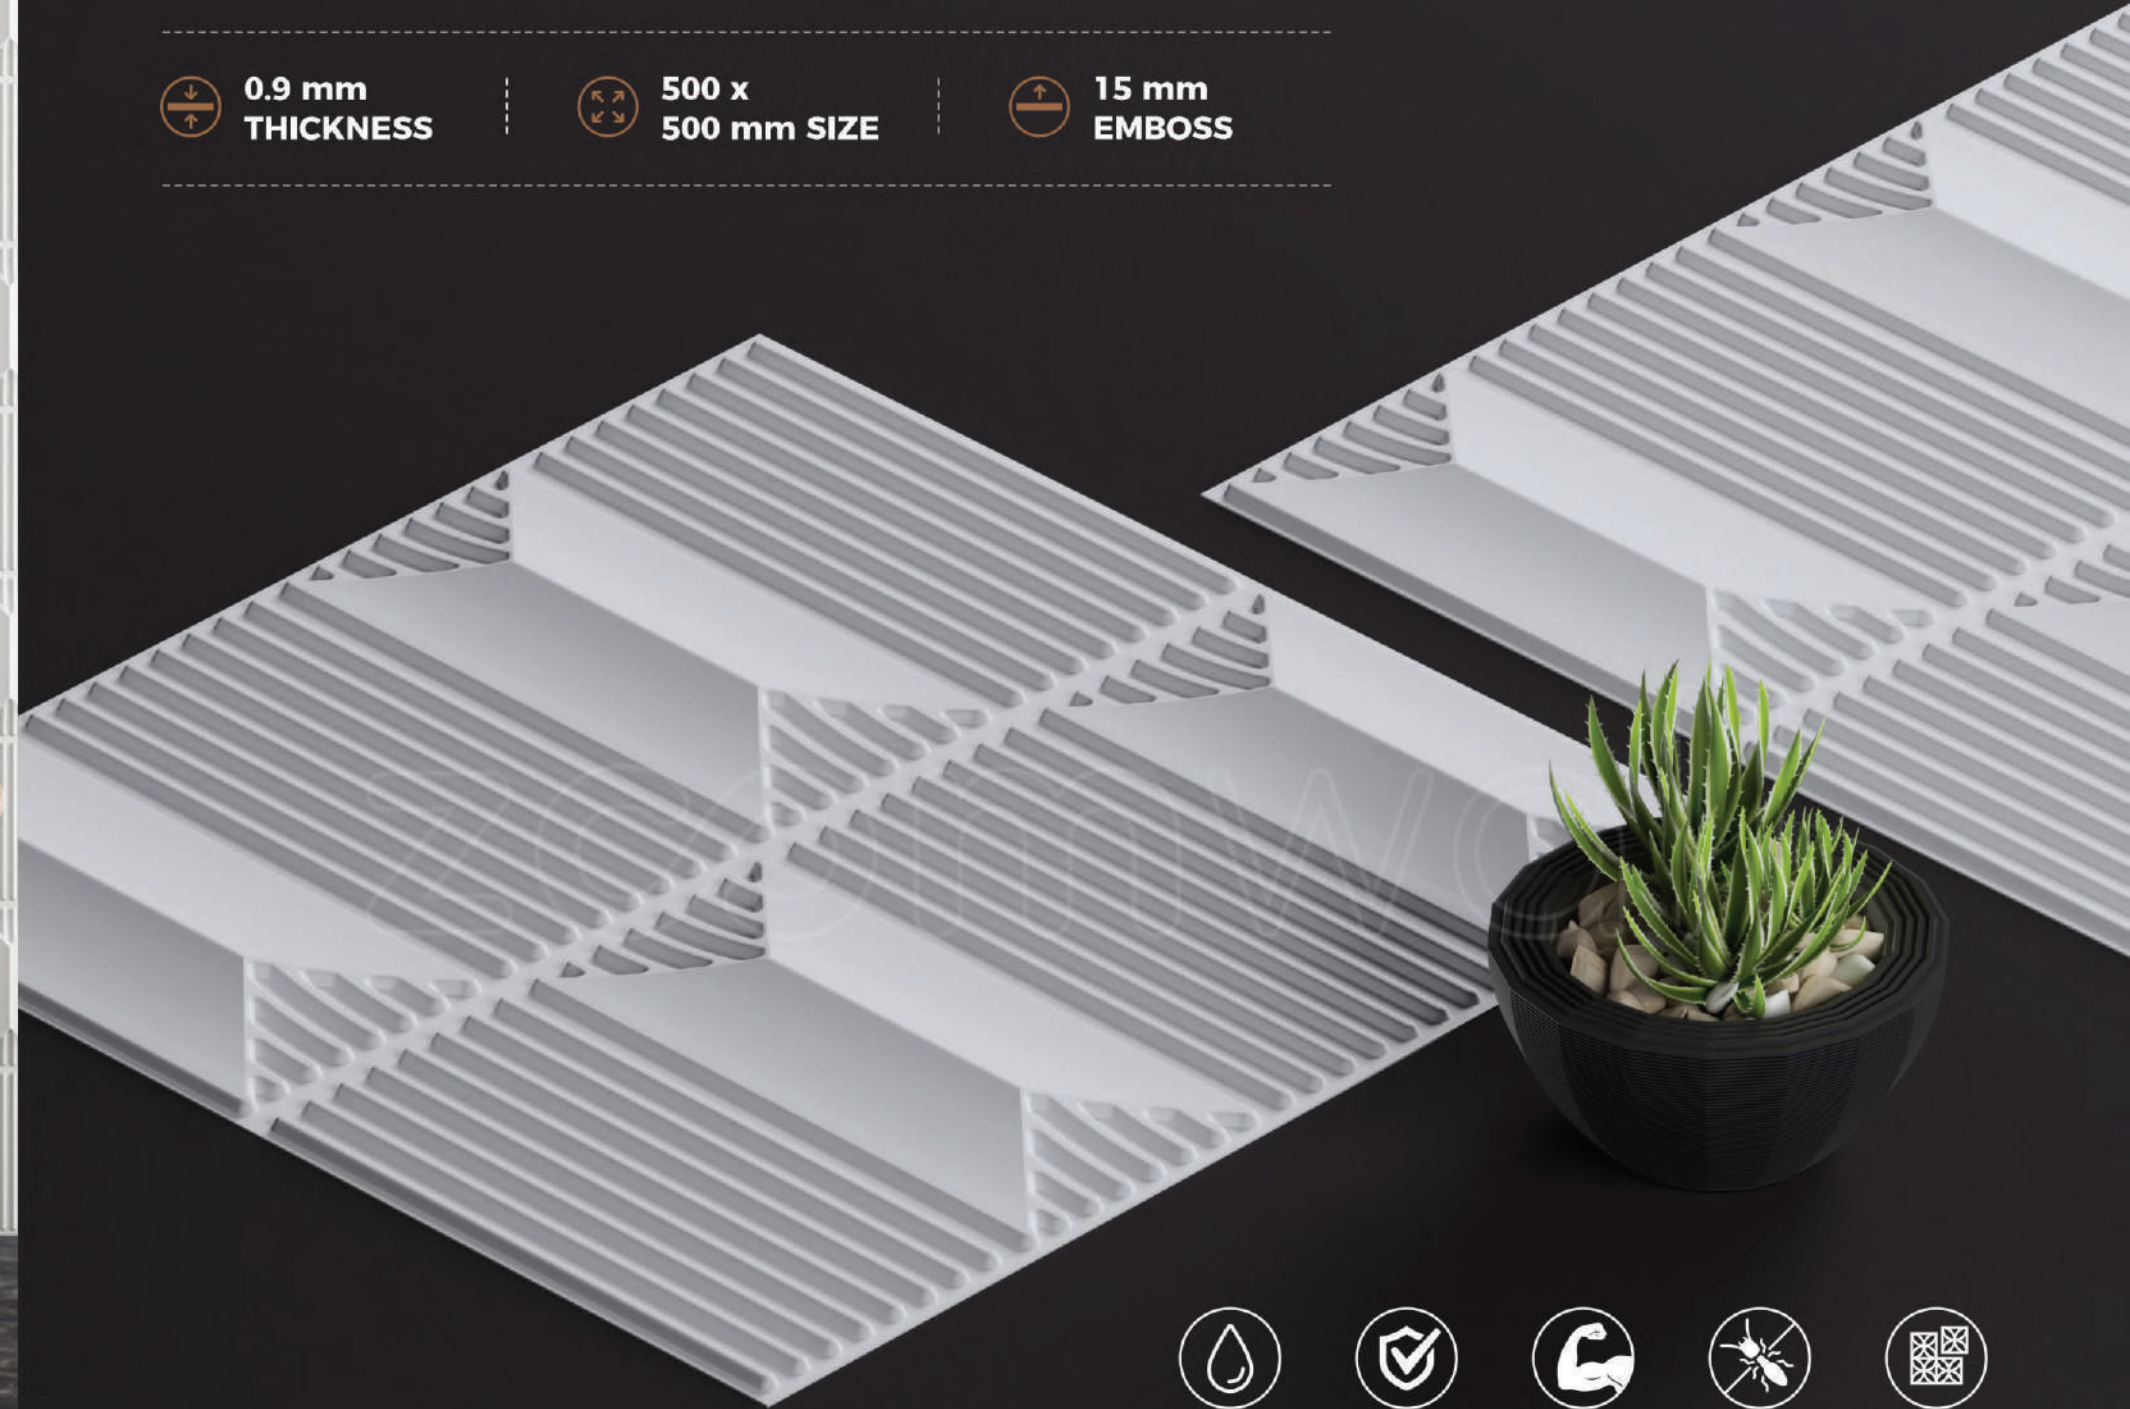

White Marble

Gray Marble

- PREMIUM MATT FINISH
- NO NEED TO PAINT

Artisan

0.9 mm
THICKNESS

500 x
500 mm SIZE

15 mm
EMBOSS

WATER-PROOF