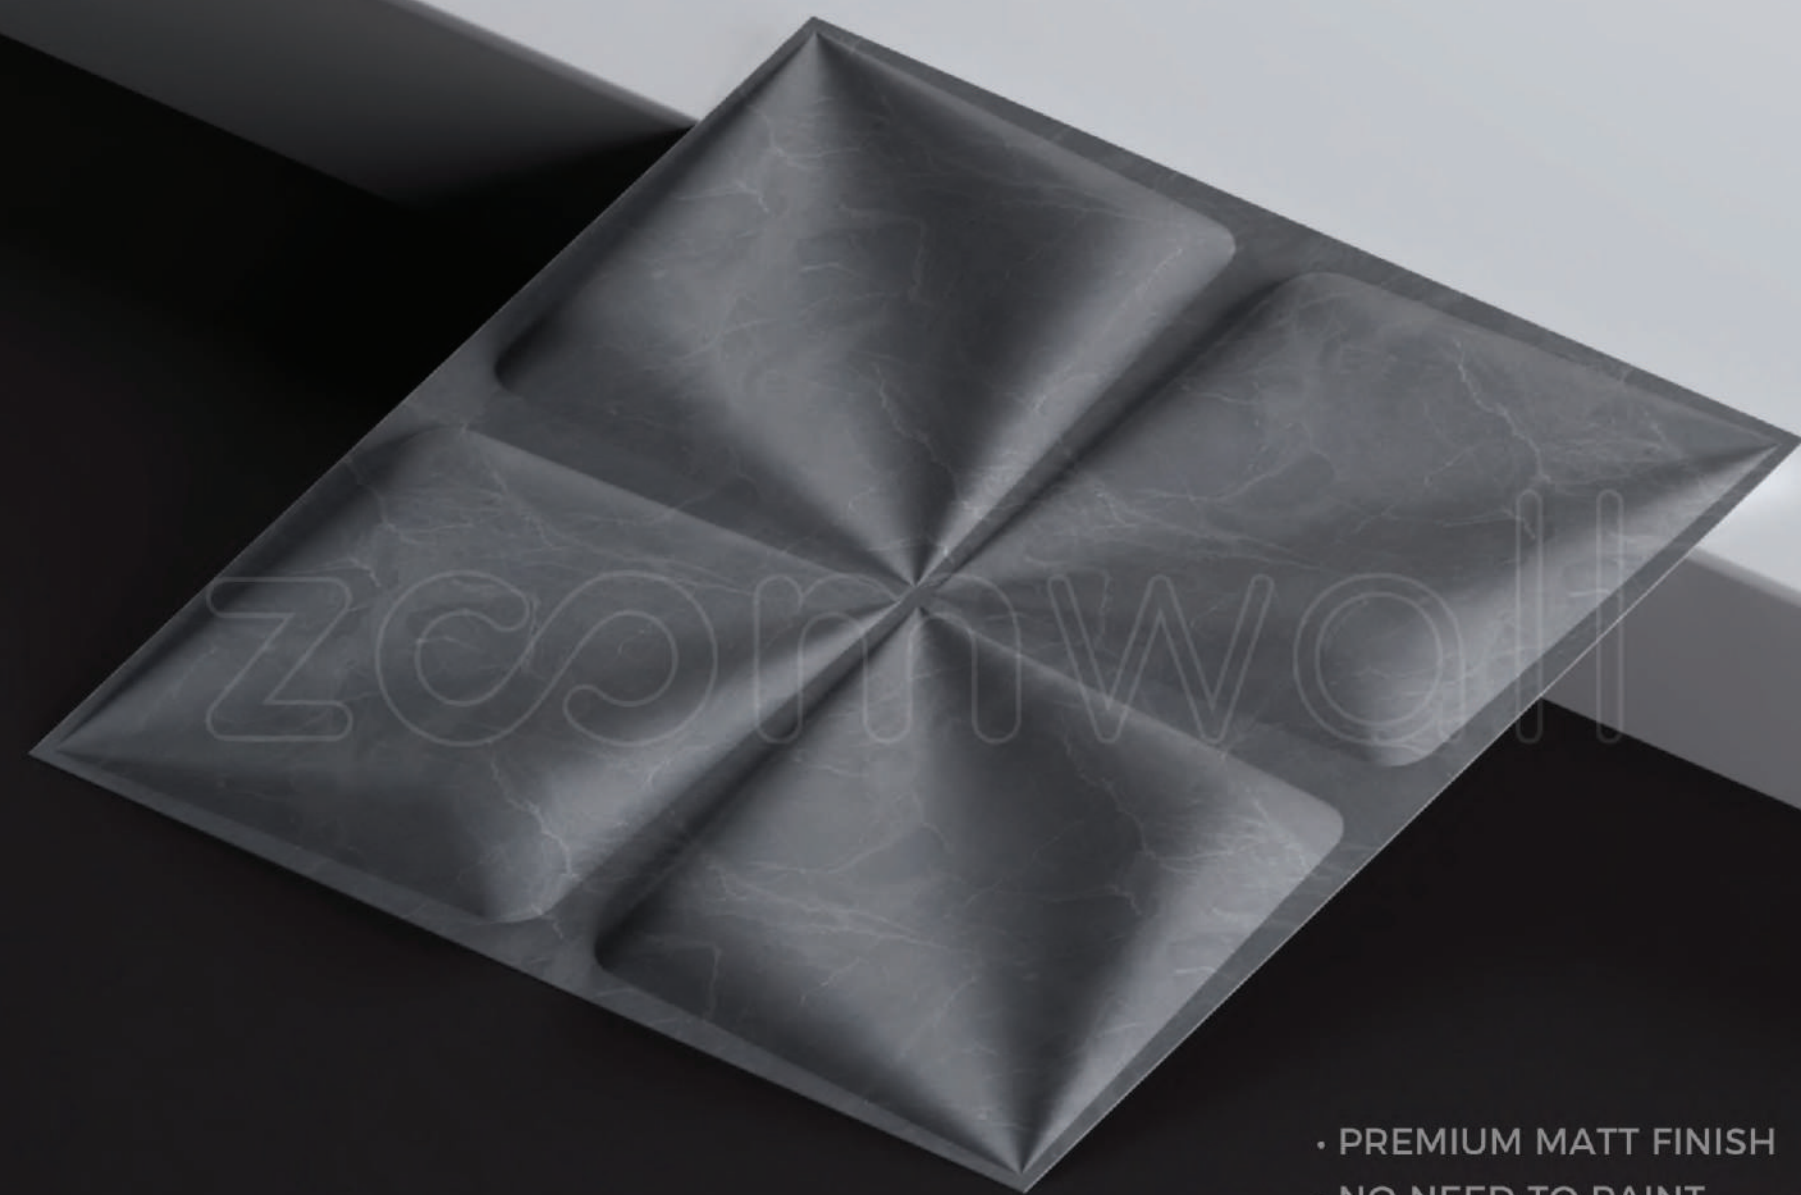

- PREMIUM MATT FINISH
- NO NEED TO PAINT