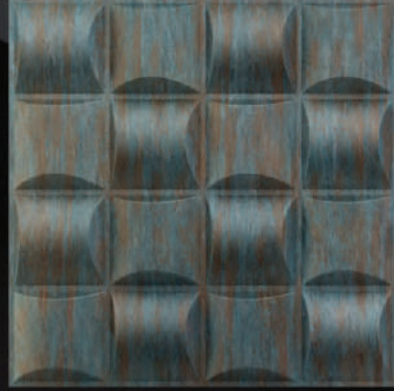

EASY TO
INSTALL

PRE-COATED FINISH

GRAY PINE WOOD

Make every Space Glorious art

Gray Pine Wood

Beech Wood

Walnut Wood

Rustic Wood