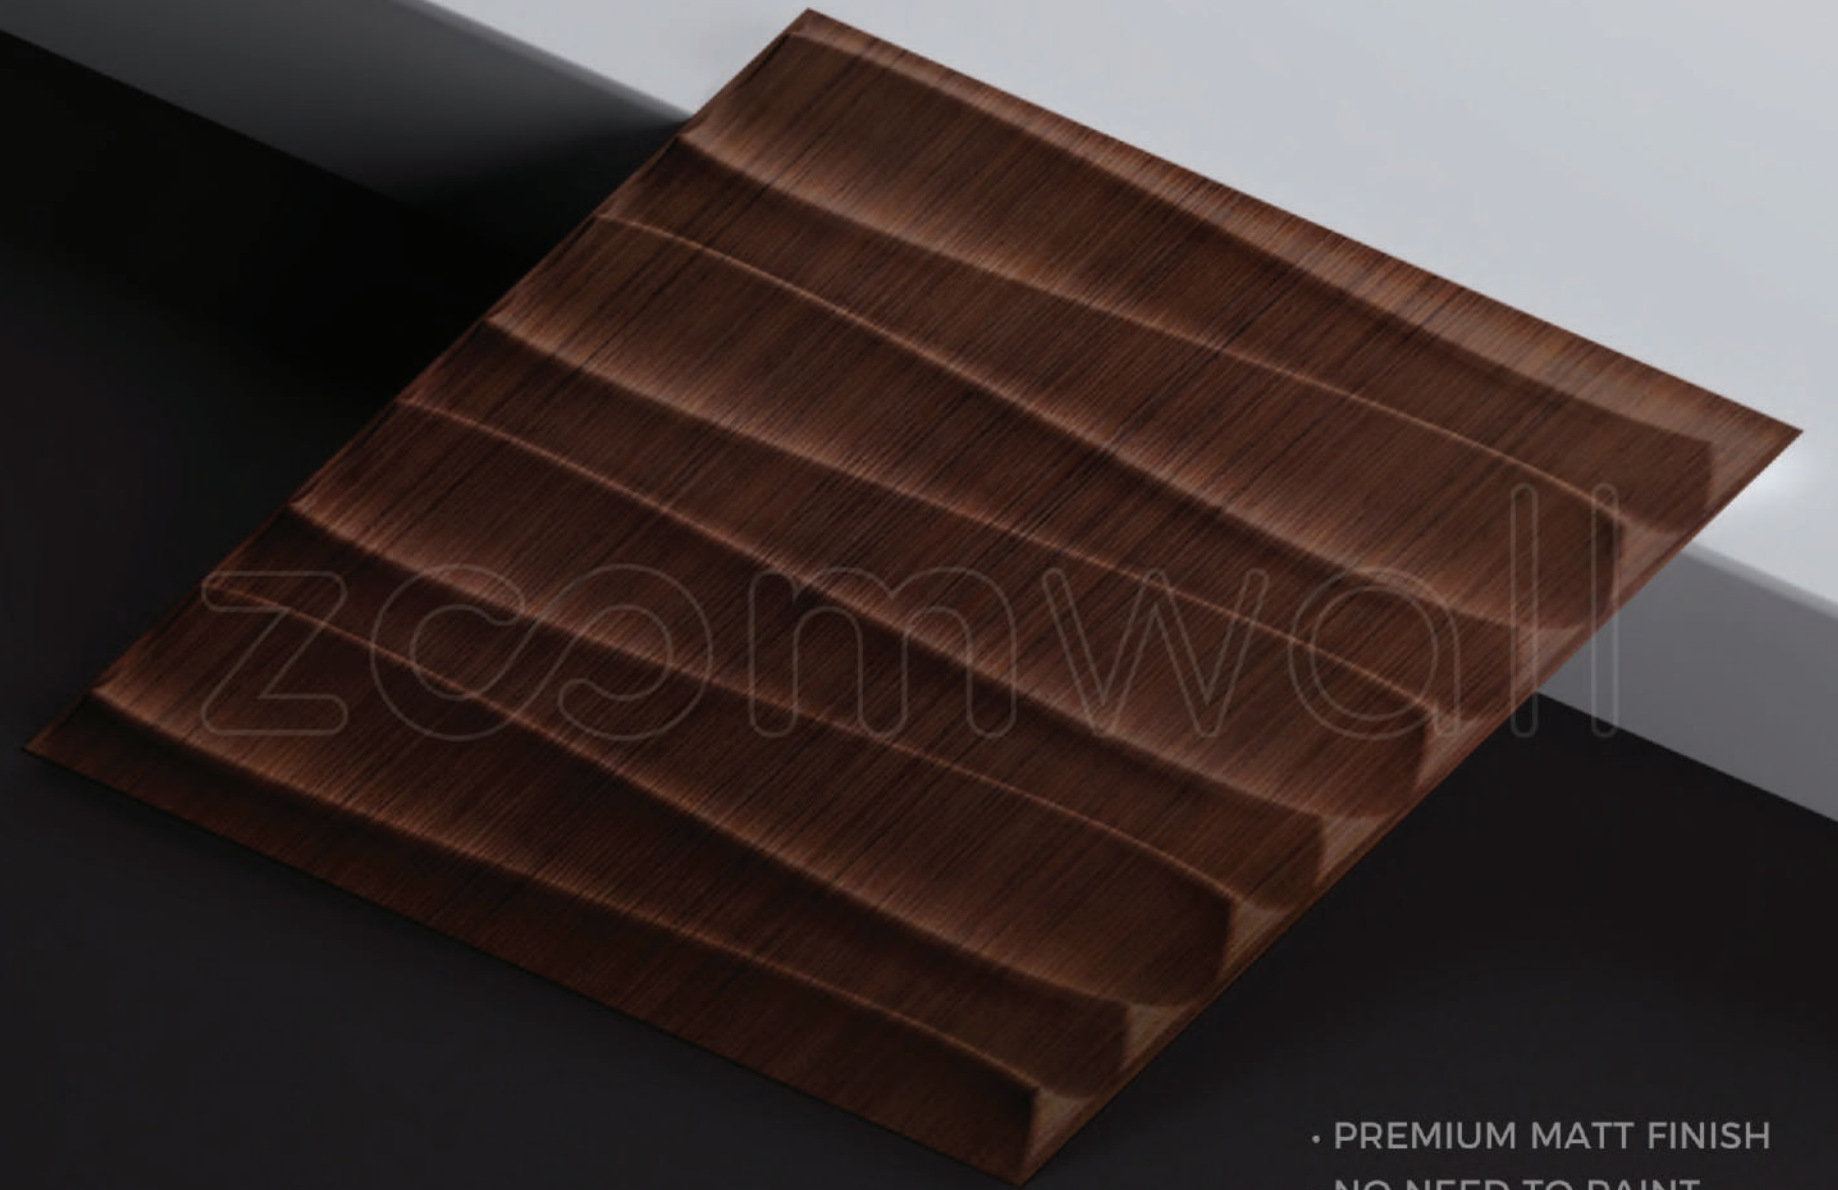

- PREMIUM MATT FINISH
- NO NEED TO PAINT