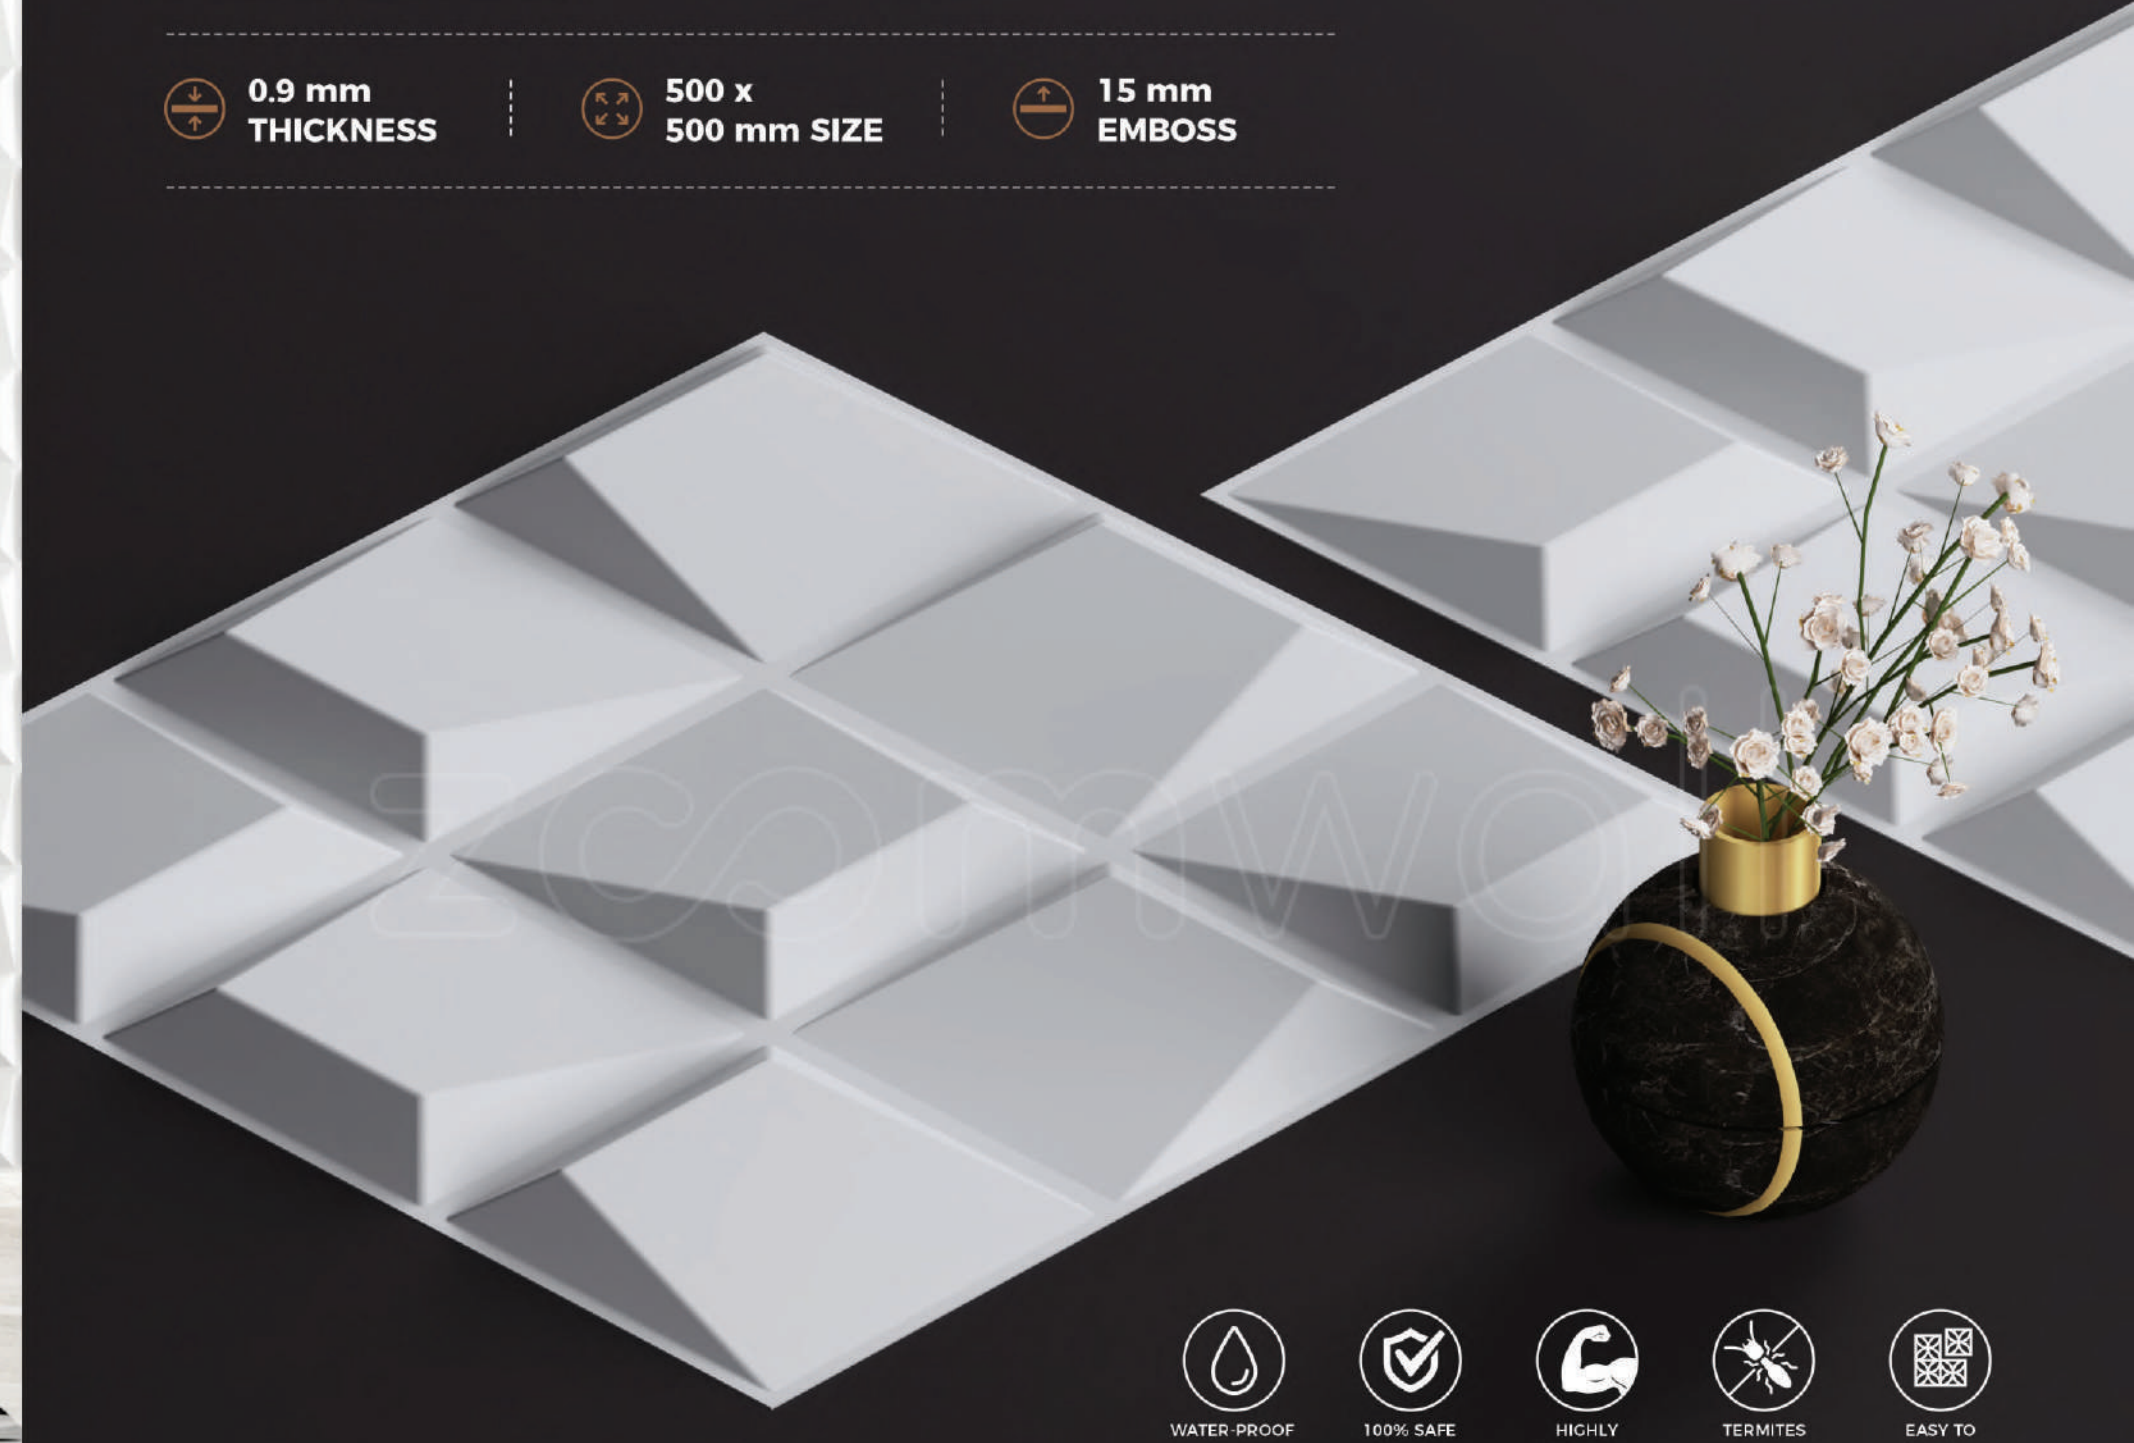

WATER-PROOF

100% SAFE MATERIAL

HIGHLY DURABLE

TERMITES RESISTANCE

EASY TO INSTALL