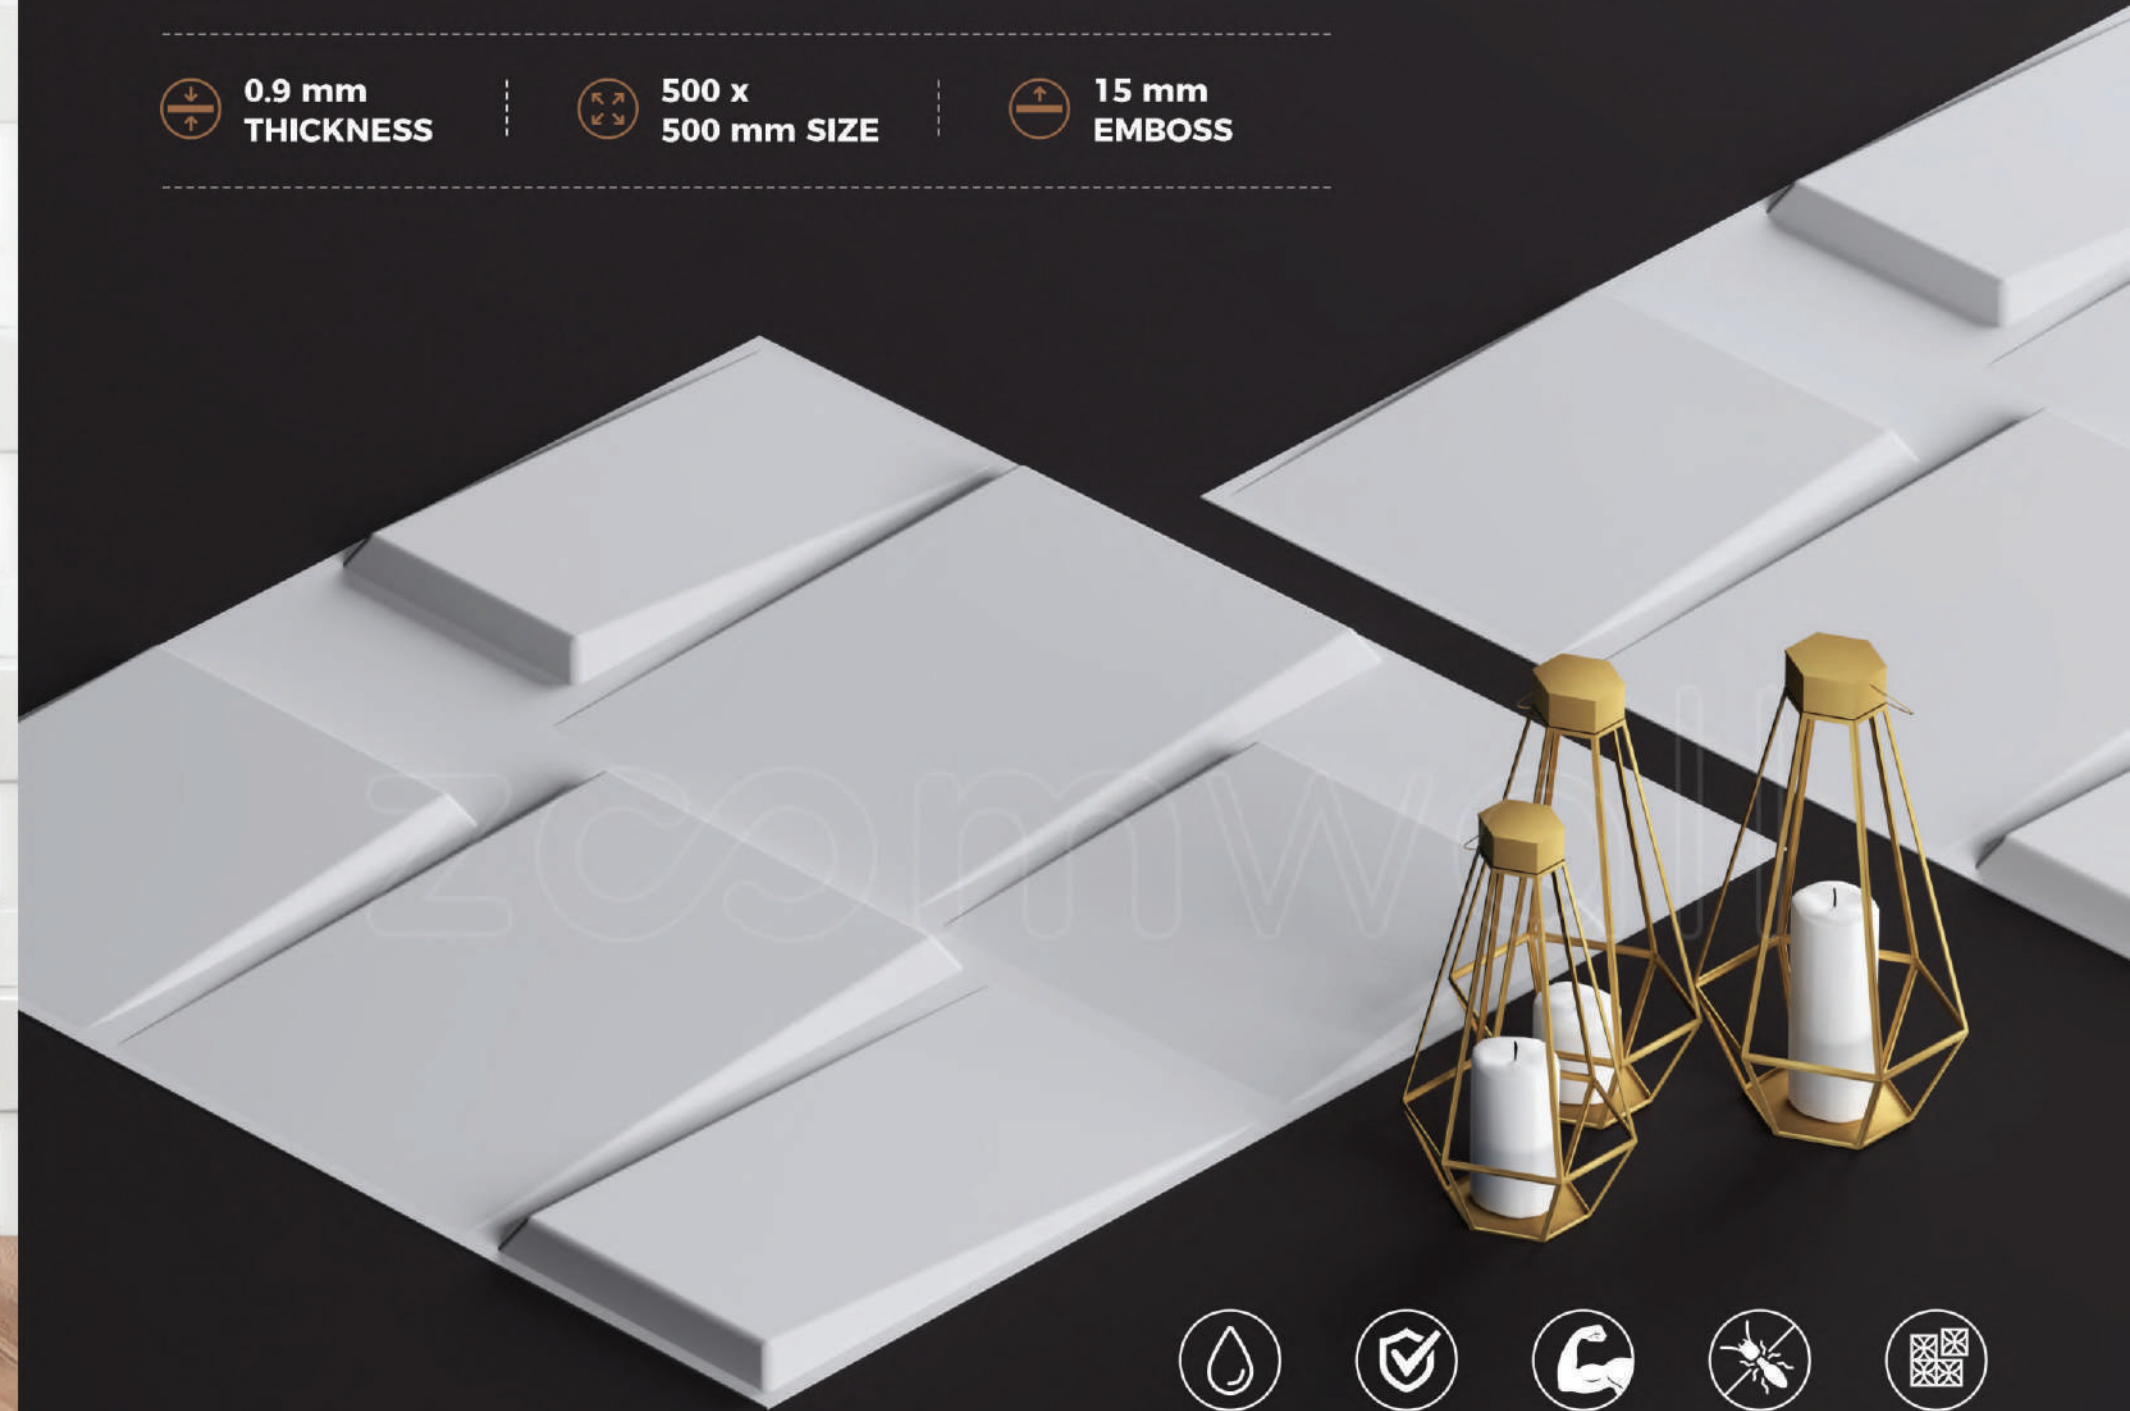

500 x
500 mm SIZE

15 mm
EMBOSS

WATER-PROOF

100% SAFE
MATERIAL

HIGHLY
DURABLE

TERMITES
RESISTANCE

EASY TO
INSTALL

PRE-COATED FINISH