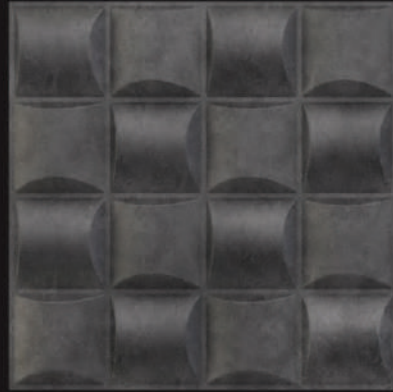

PRE-COATED FINISH

GRAY PINE WOOD

Make every Space Glorious art

Nexa Gray

- PREMIUM MATT FINISH
- NO NEED TO PAINT