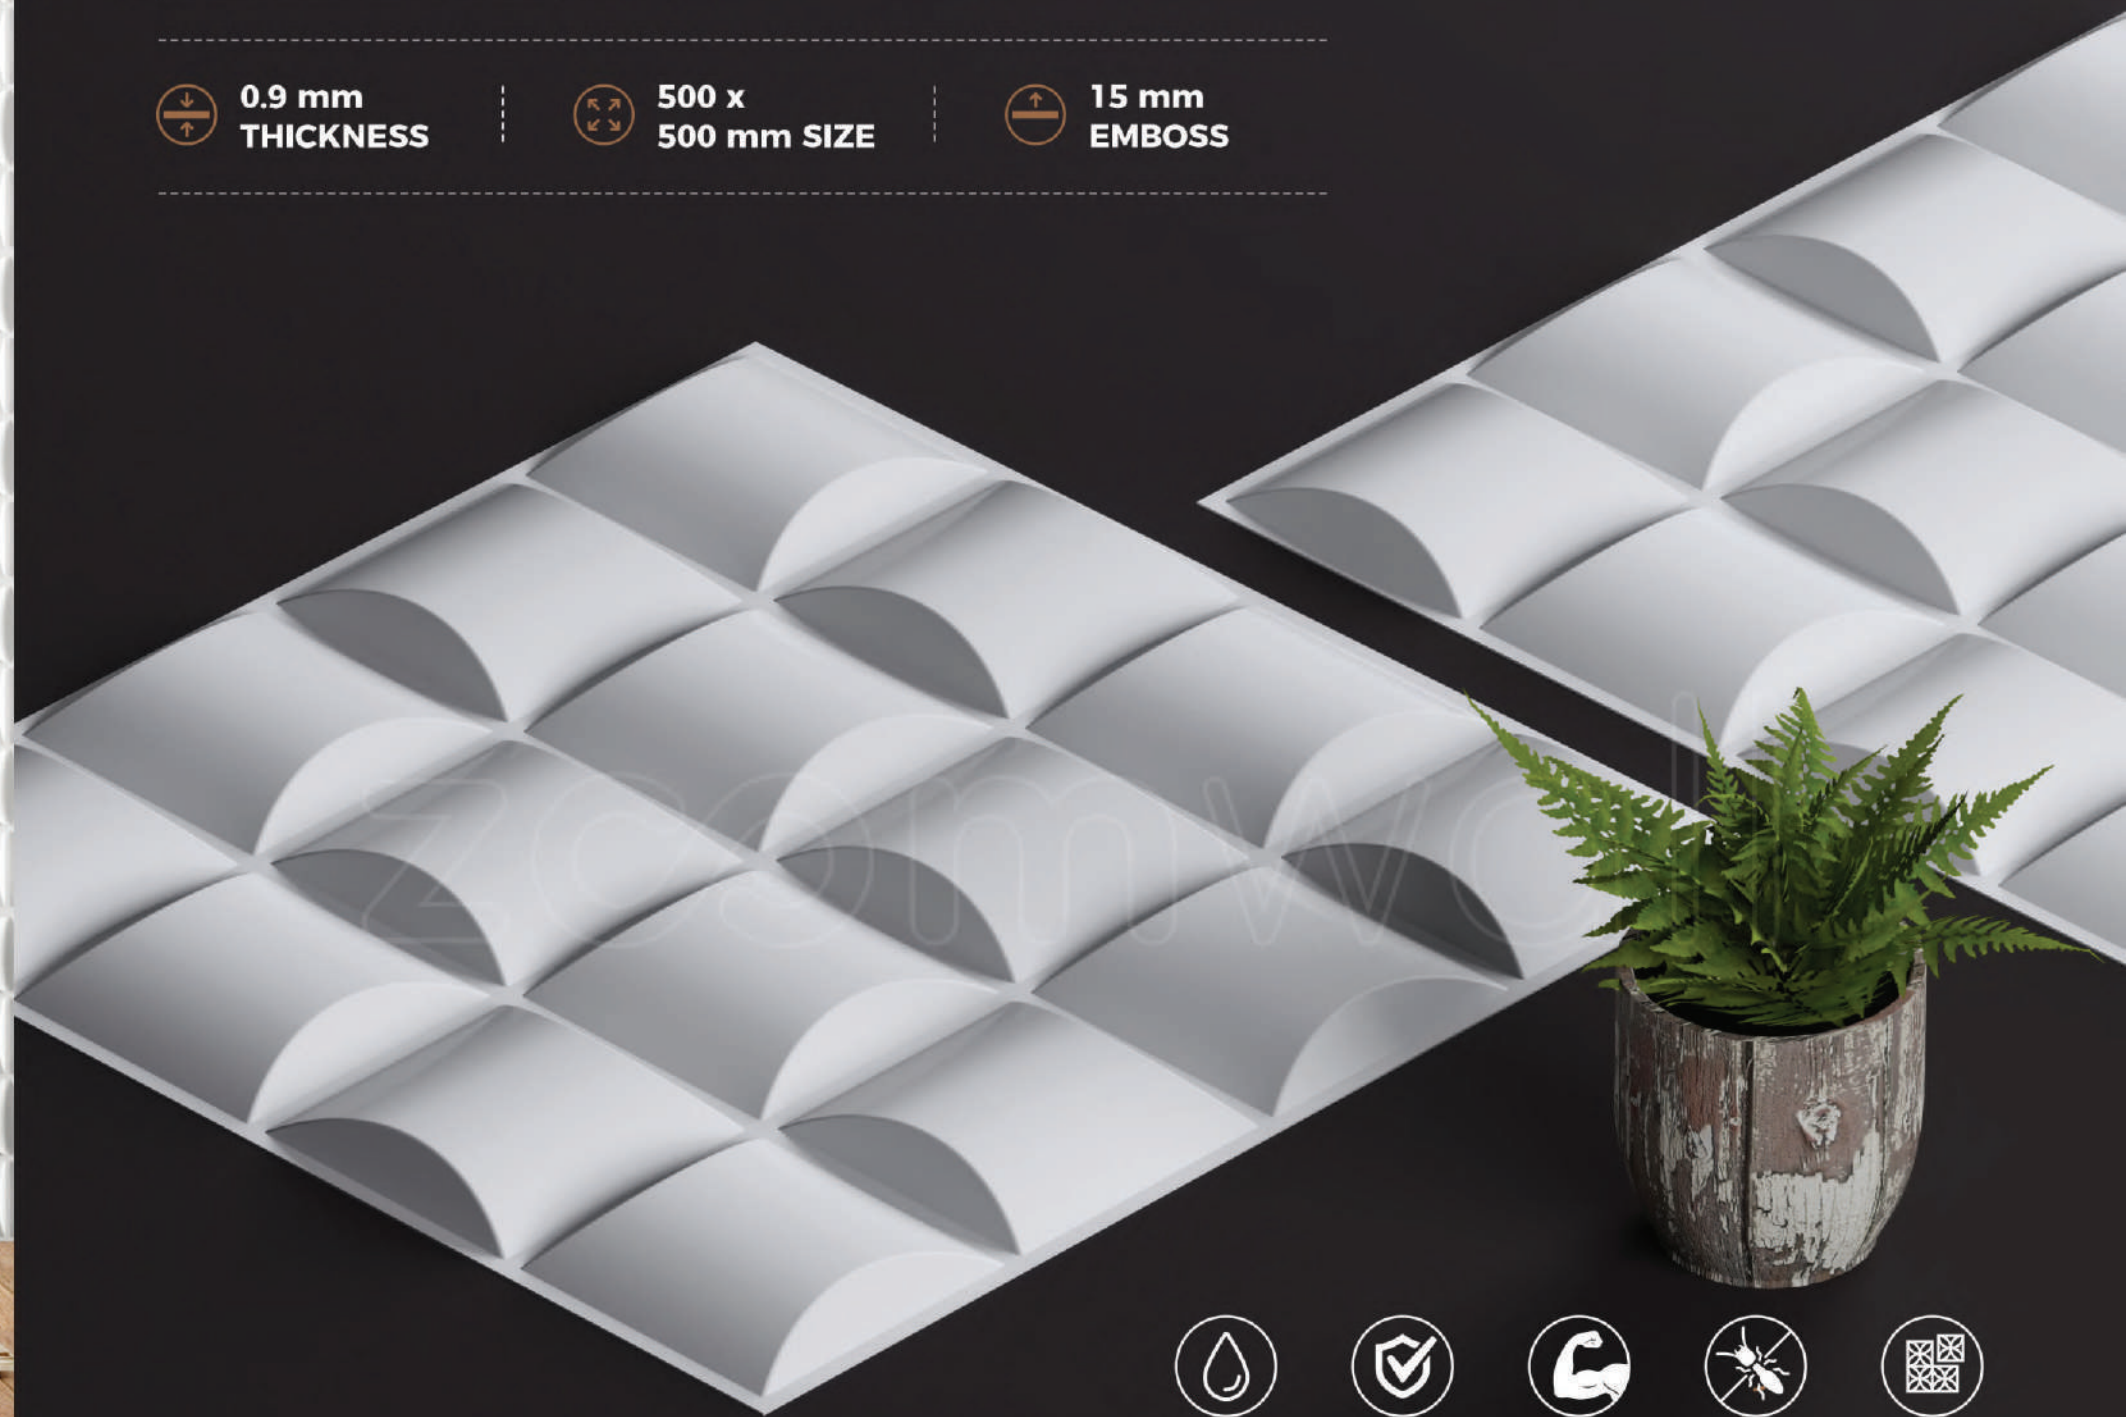

Block

0.9 mm
THICKNESS

500 x
500 mm SIZE

15 mm
EMBOSS

WATER-PROOF

100% SAFE
MATERIAL

HIGHLY
DURABLE

TERMITES
RESISTANCE