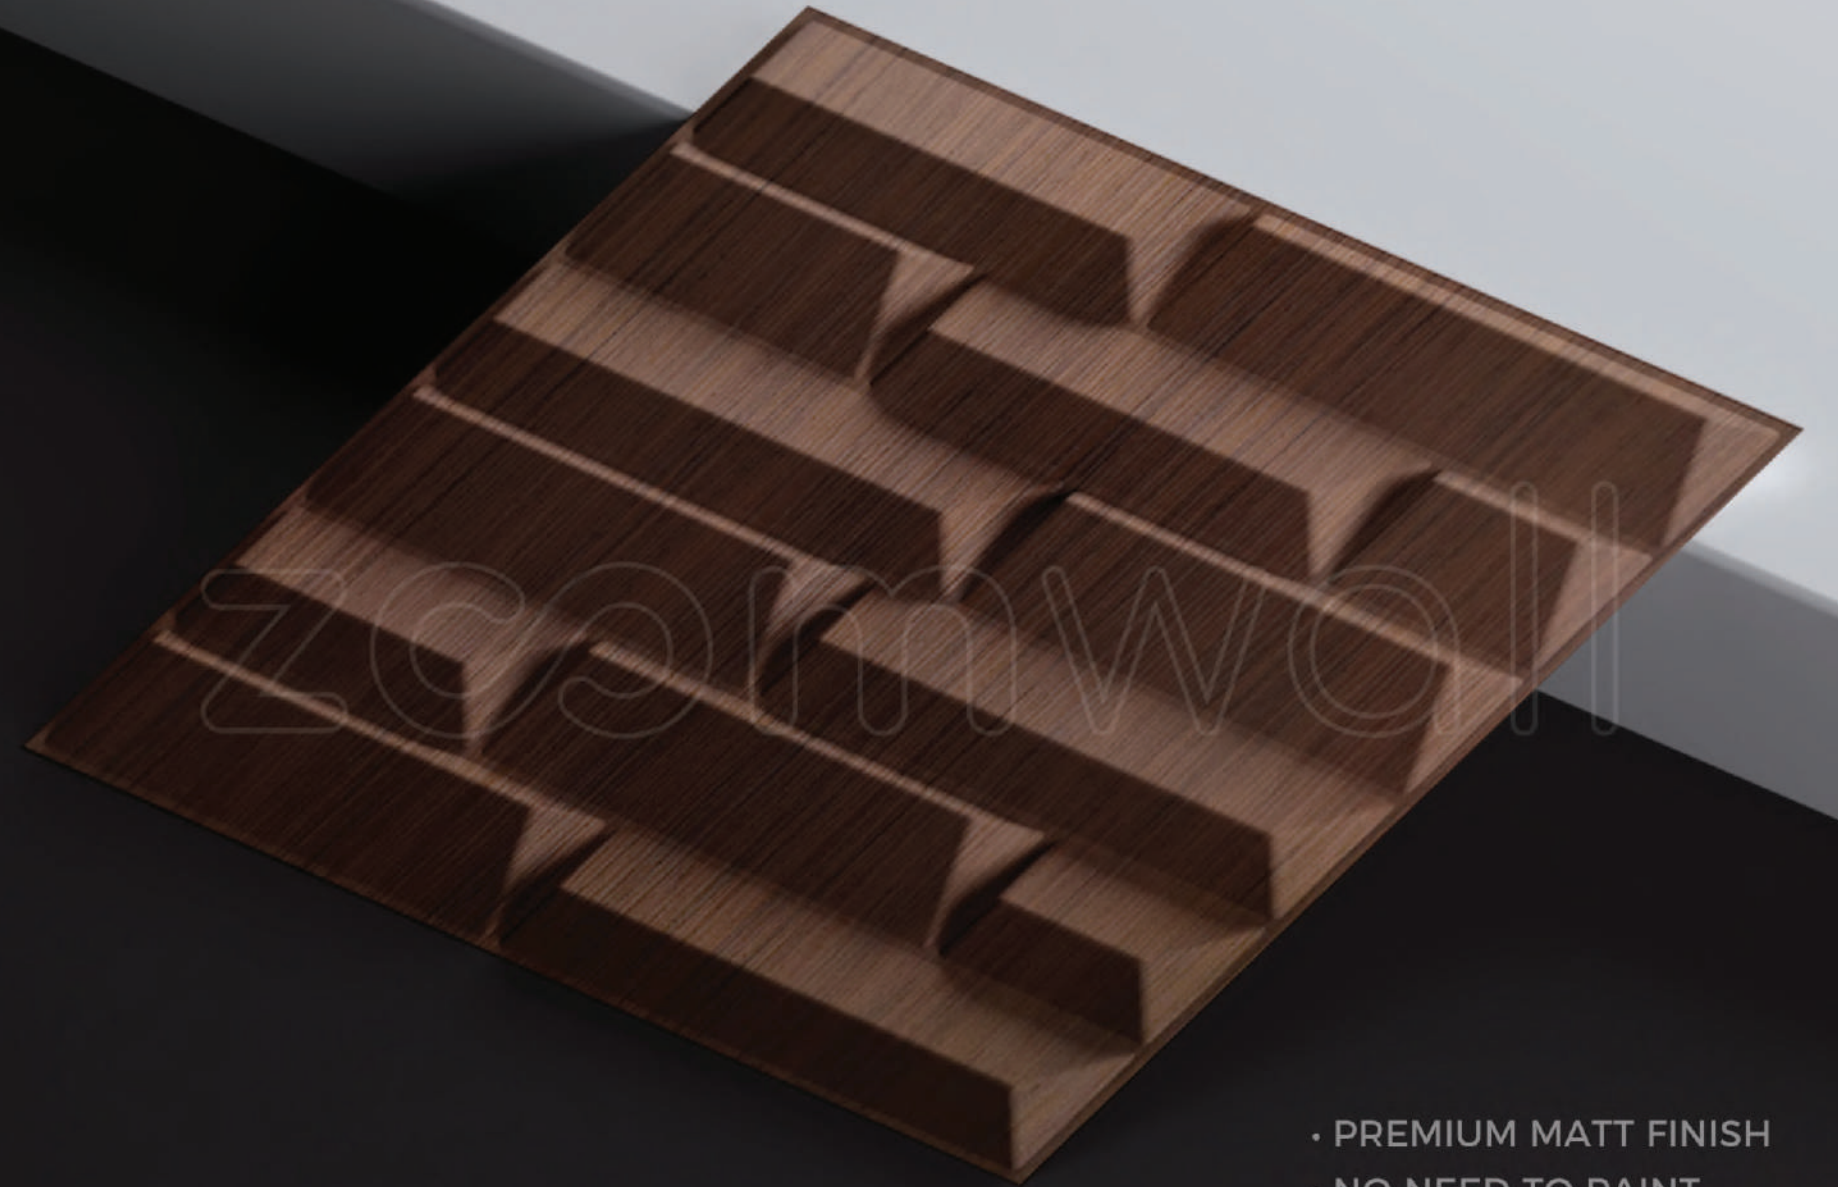

Rustic Wood

Electric Blue

Thunder Black

Nexa Gray

Magnum Brown

White Marble

Gray Marble

- PREMIUM MATT FINISH
- NO NEED TO PAINT