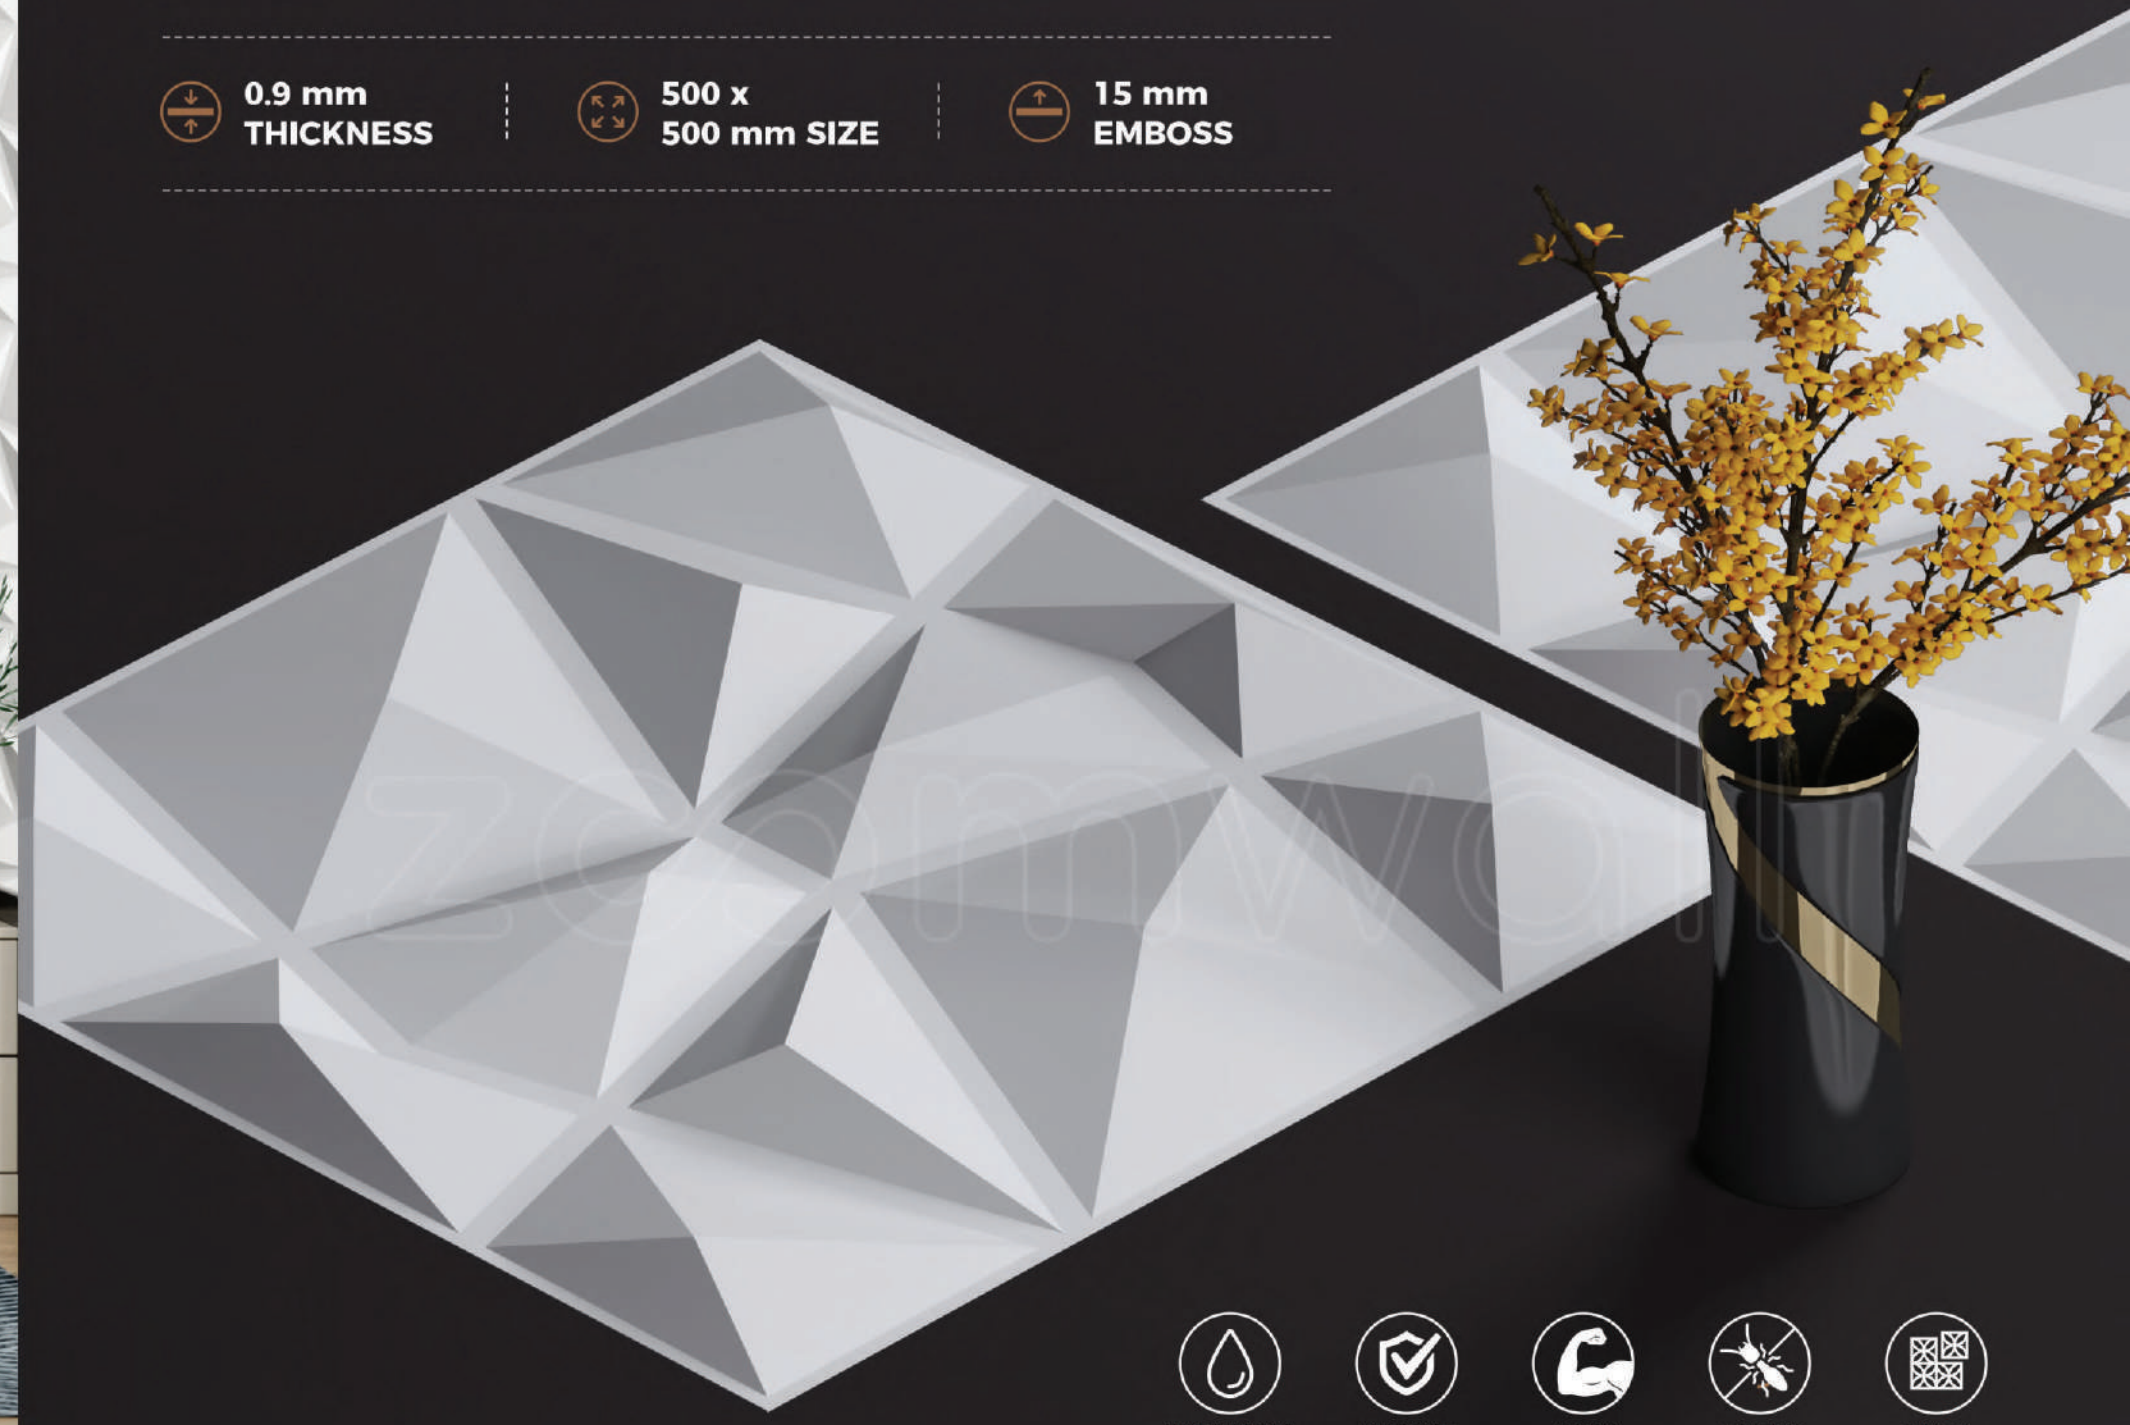

WATER-PROOF

100% SAFE
MATERIAL

HIGHLY
DURABLE

TERMITES
RESISTANCE

EASY TO
INSTALL