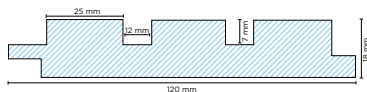

CANIS®
RC 1001

HEIGHT : 2900 MM (9.5ft)

WIDTH : 120 MM

THICKNESS : 18 MM

PREMIUM MDF SLATS