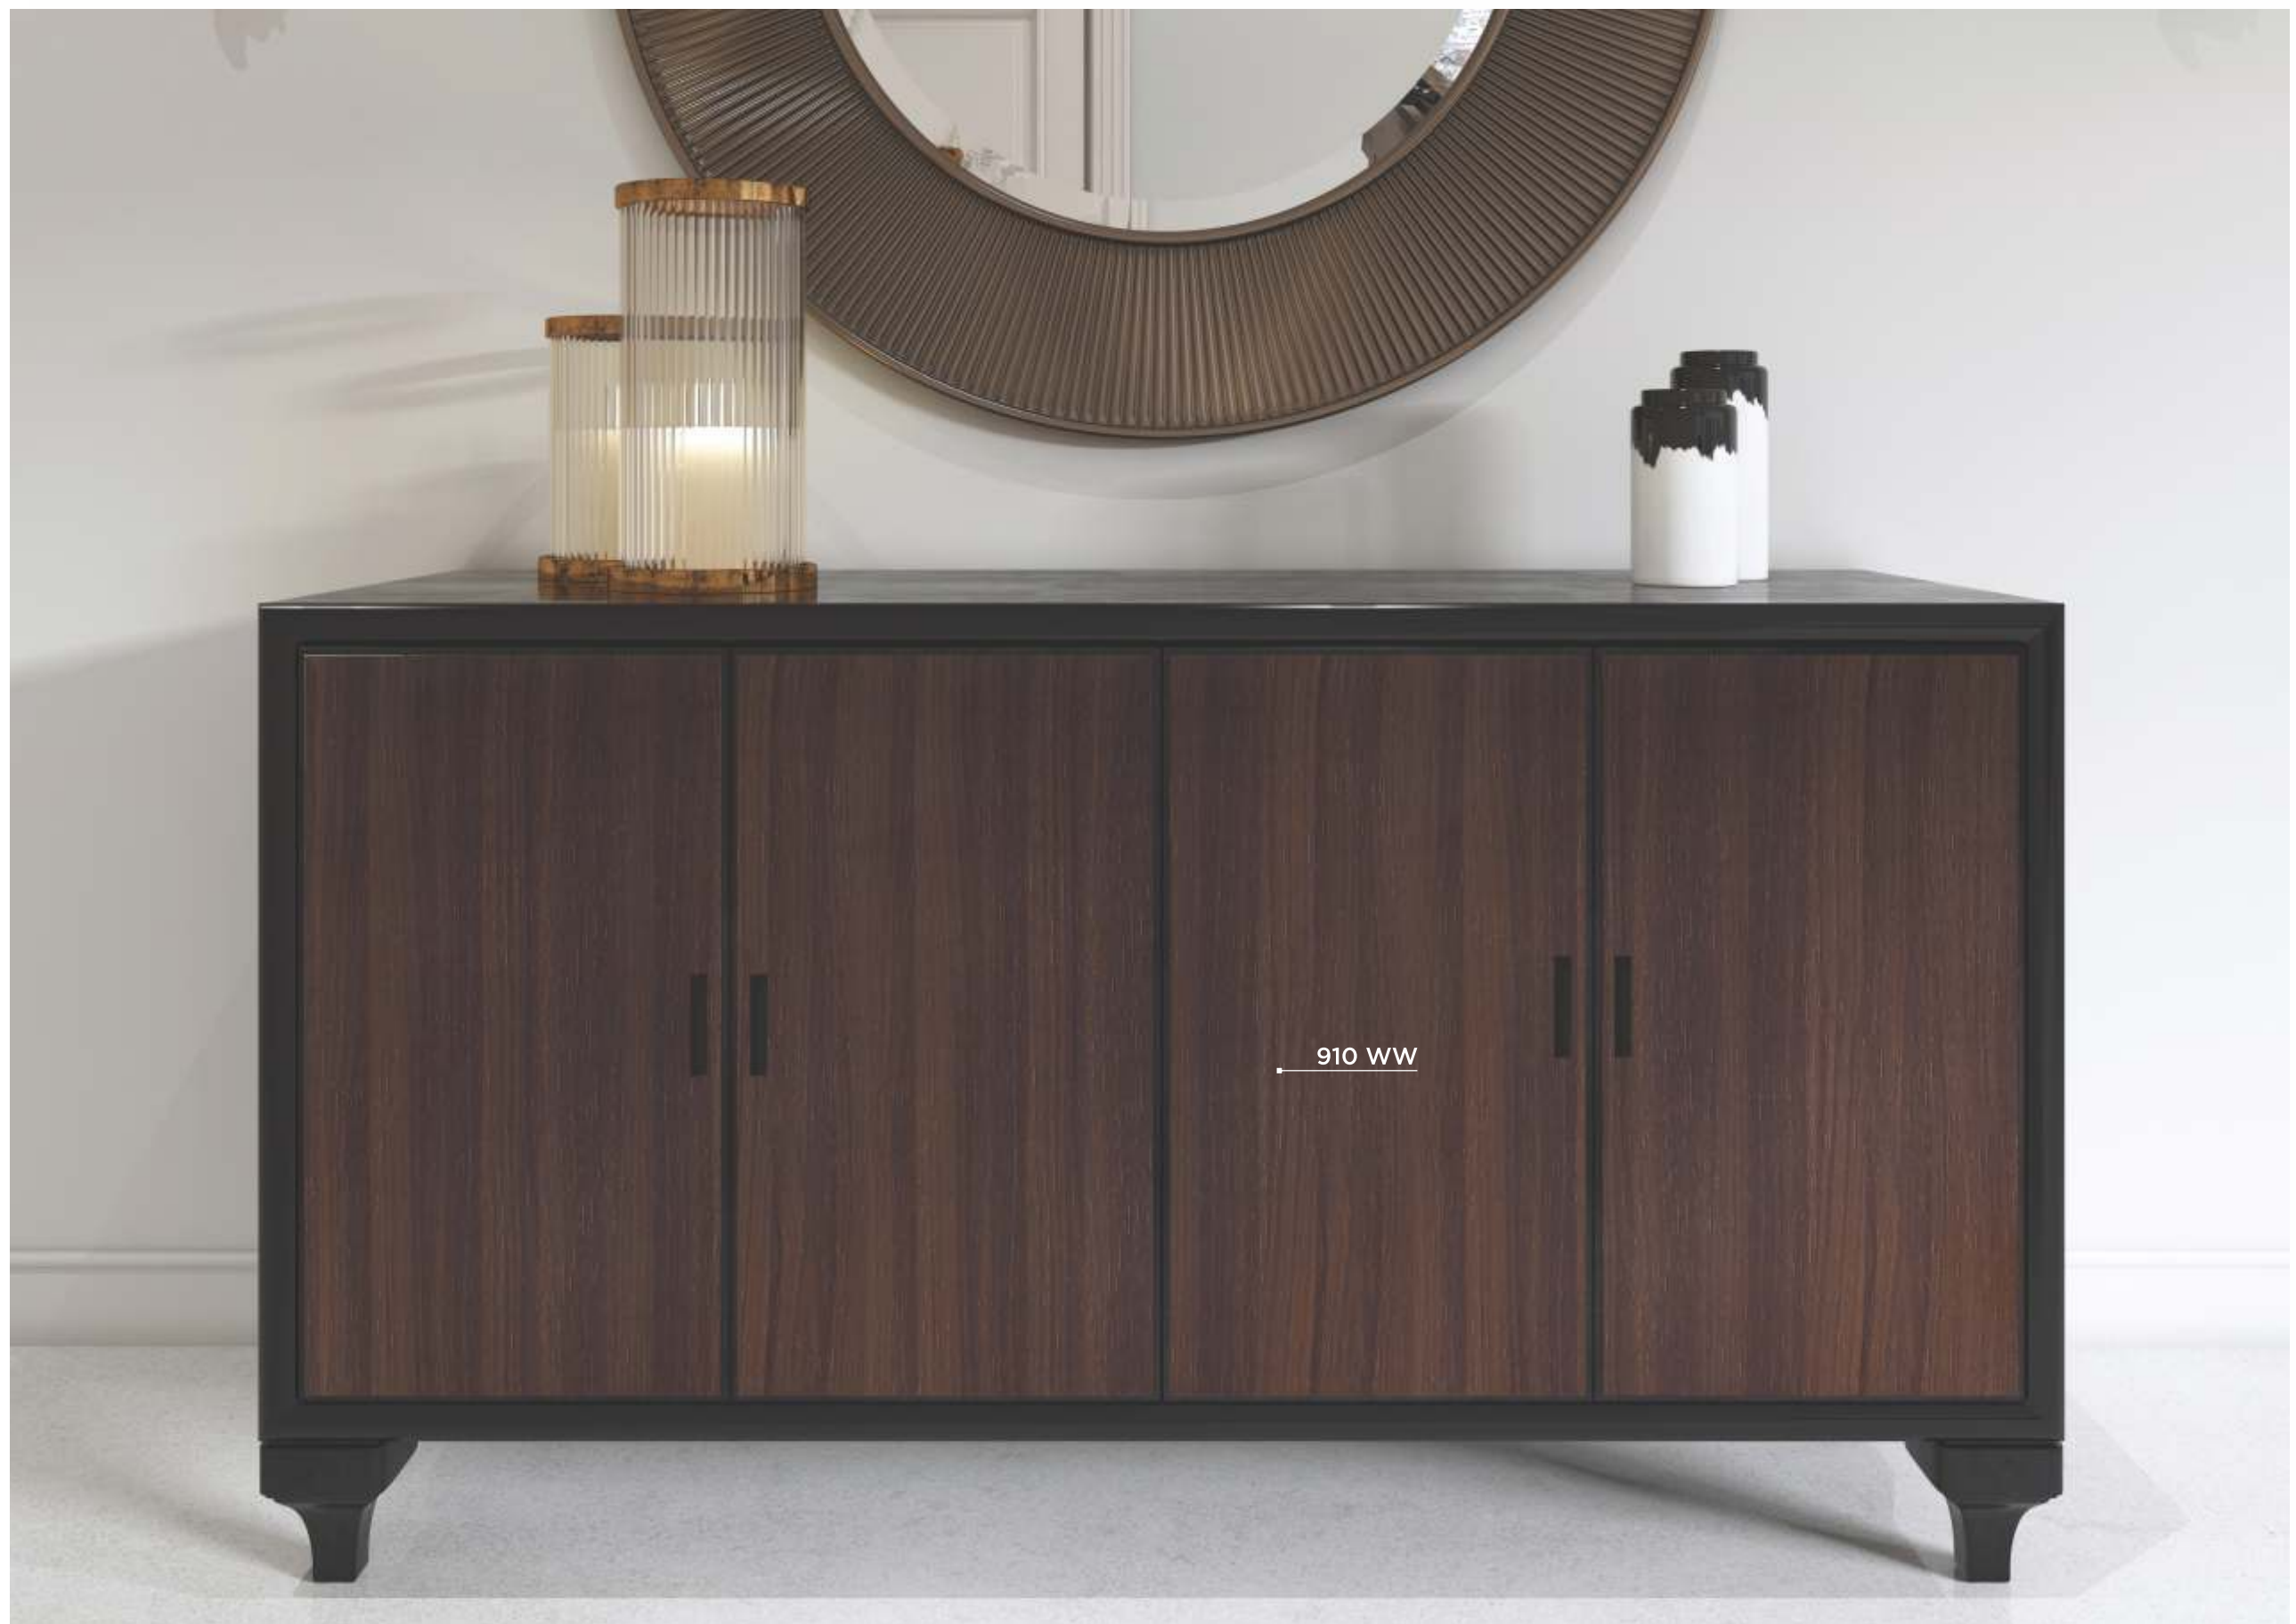

*Magnetic designs
made to charm*

Let your creativity loose with
our talent and hardwork

892 WW | LAVISH CEDAR

910 WW

893 WW | CLASSY CARAMEL

*Dreamy designs
for your decor*

908 OZ | SMOKY WALNUT

875 OZ | LIGHT TEAK