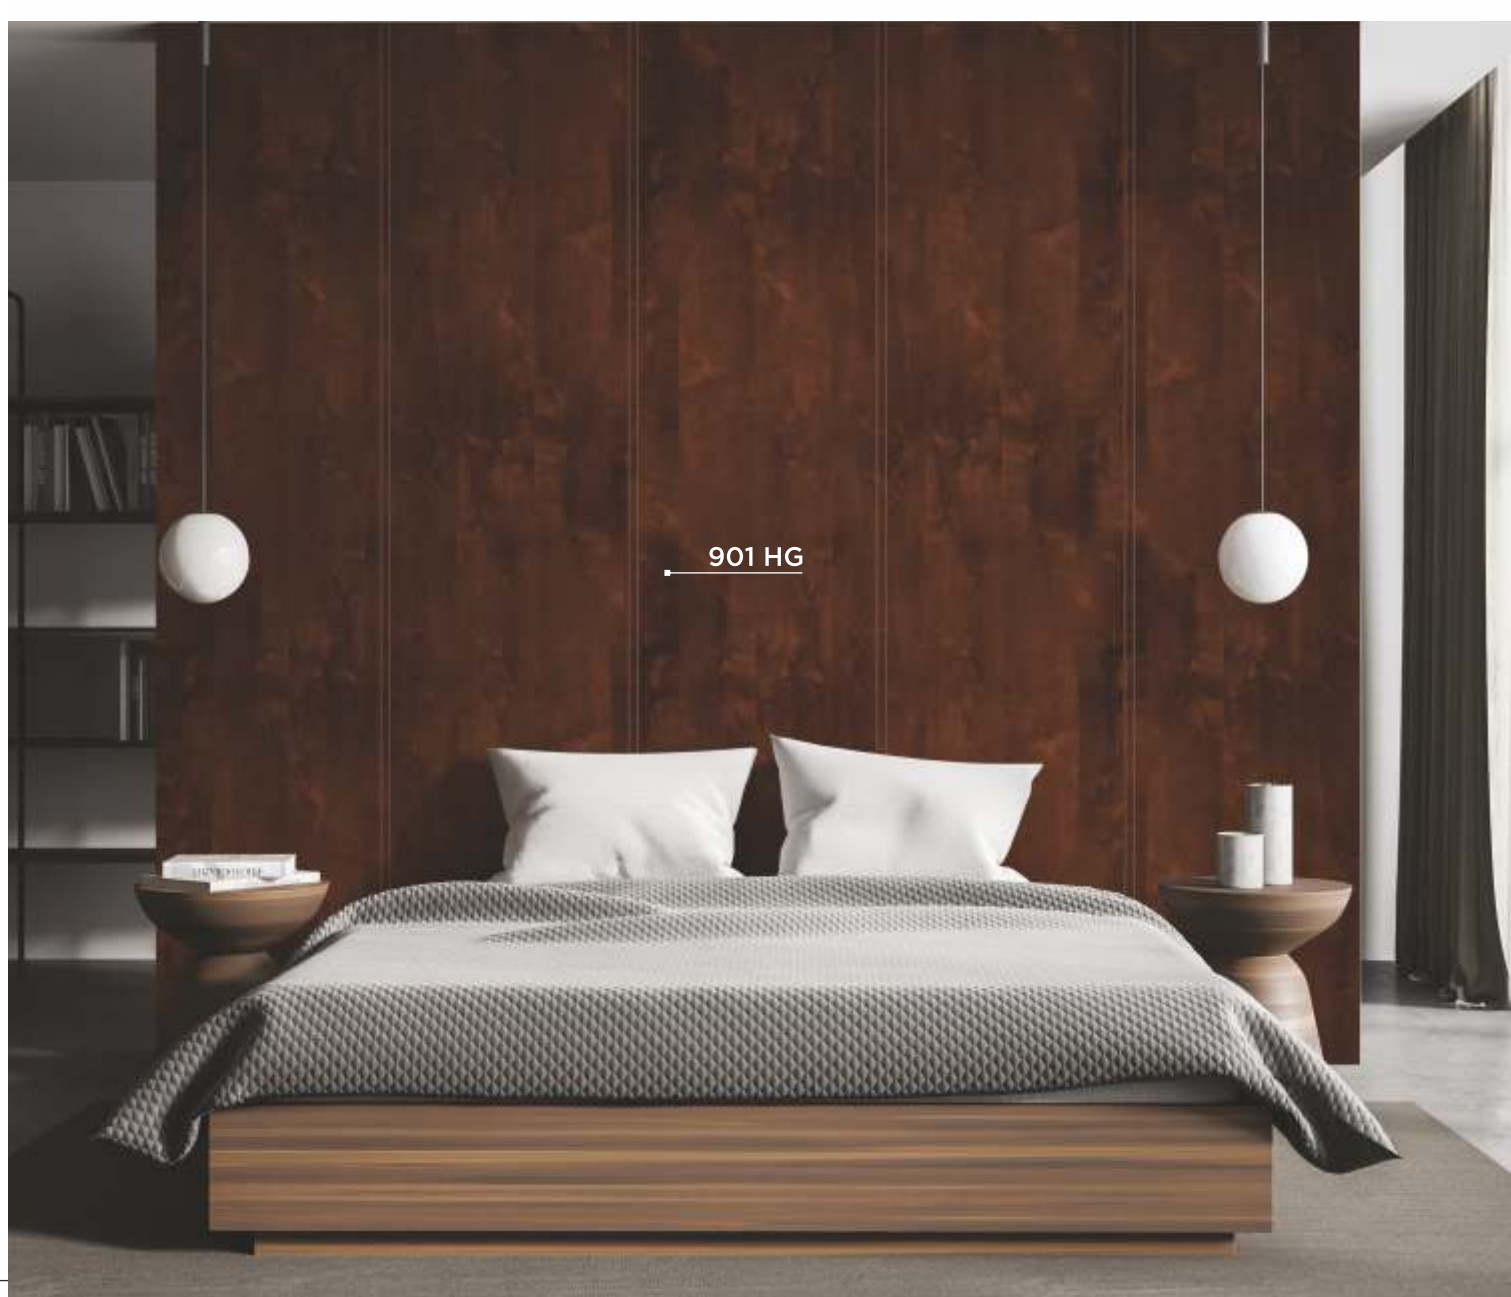

*Live with our artistic
creations curated for you*

901 HG