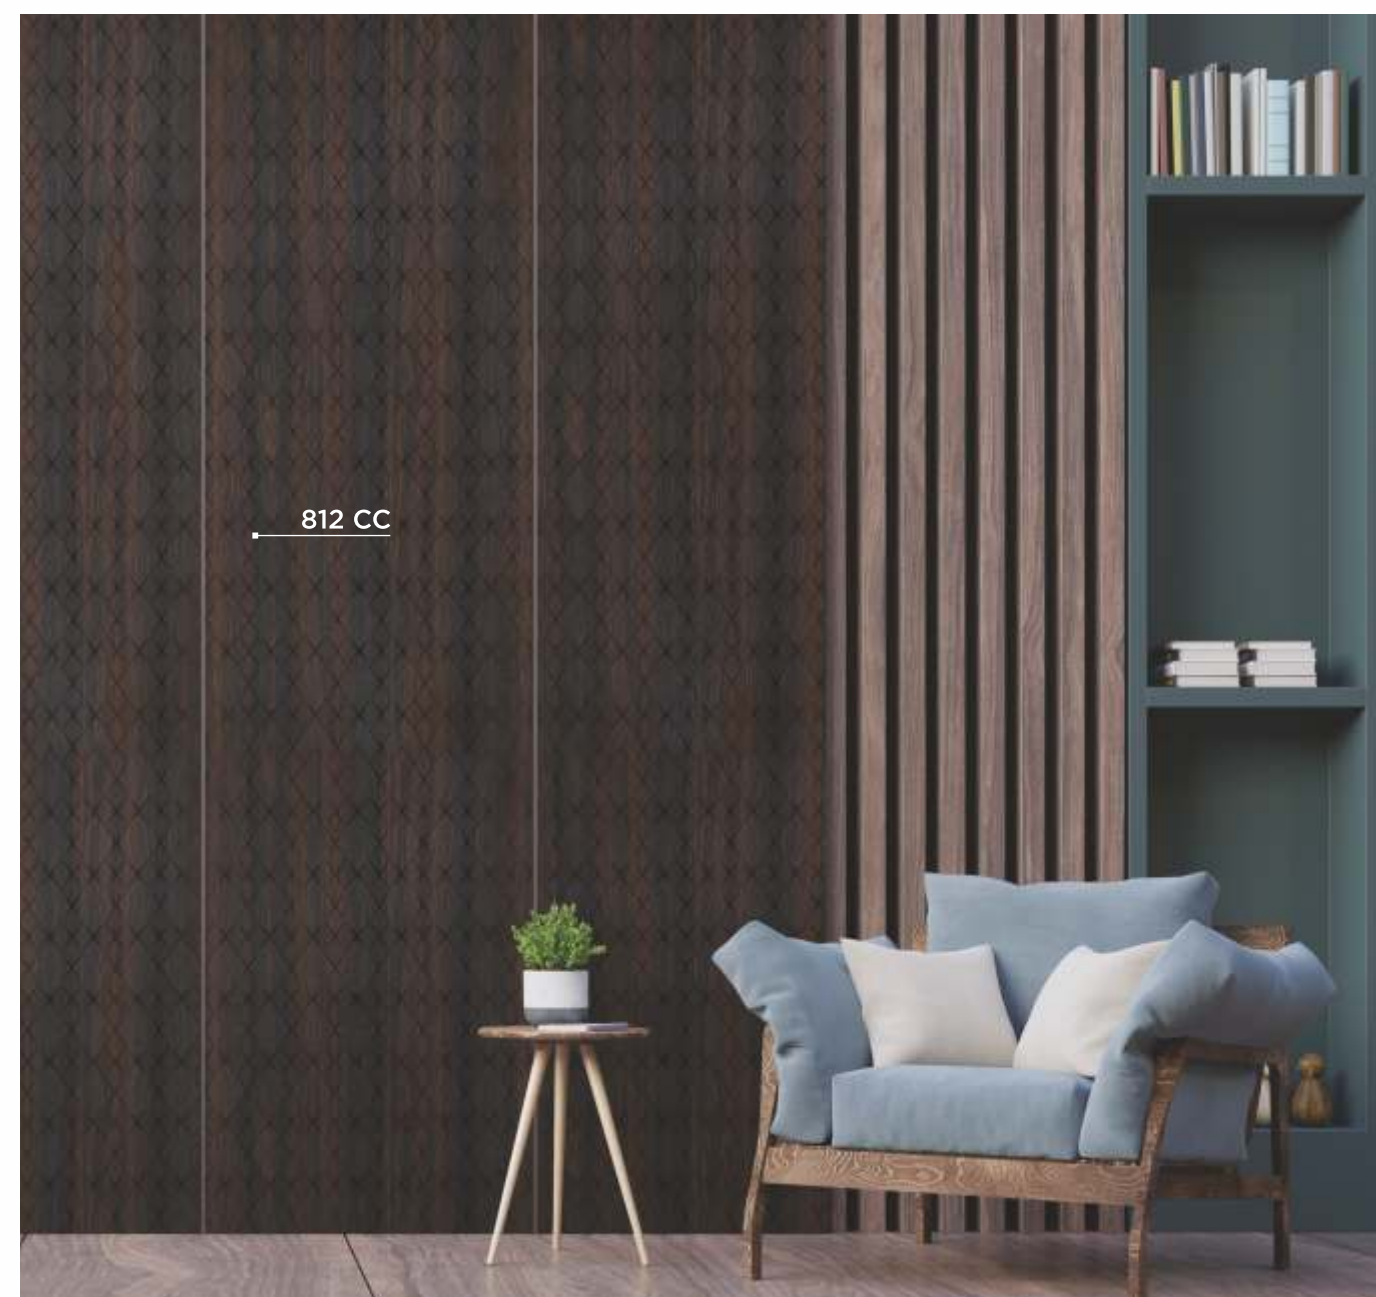

CRISS CROSS

Laminates that can style your decor with a splash of colours and details

*Beautiful patterns
for a beautiful decor*

Patterns that will add a layer of style to your decor

812 CC