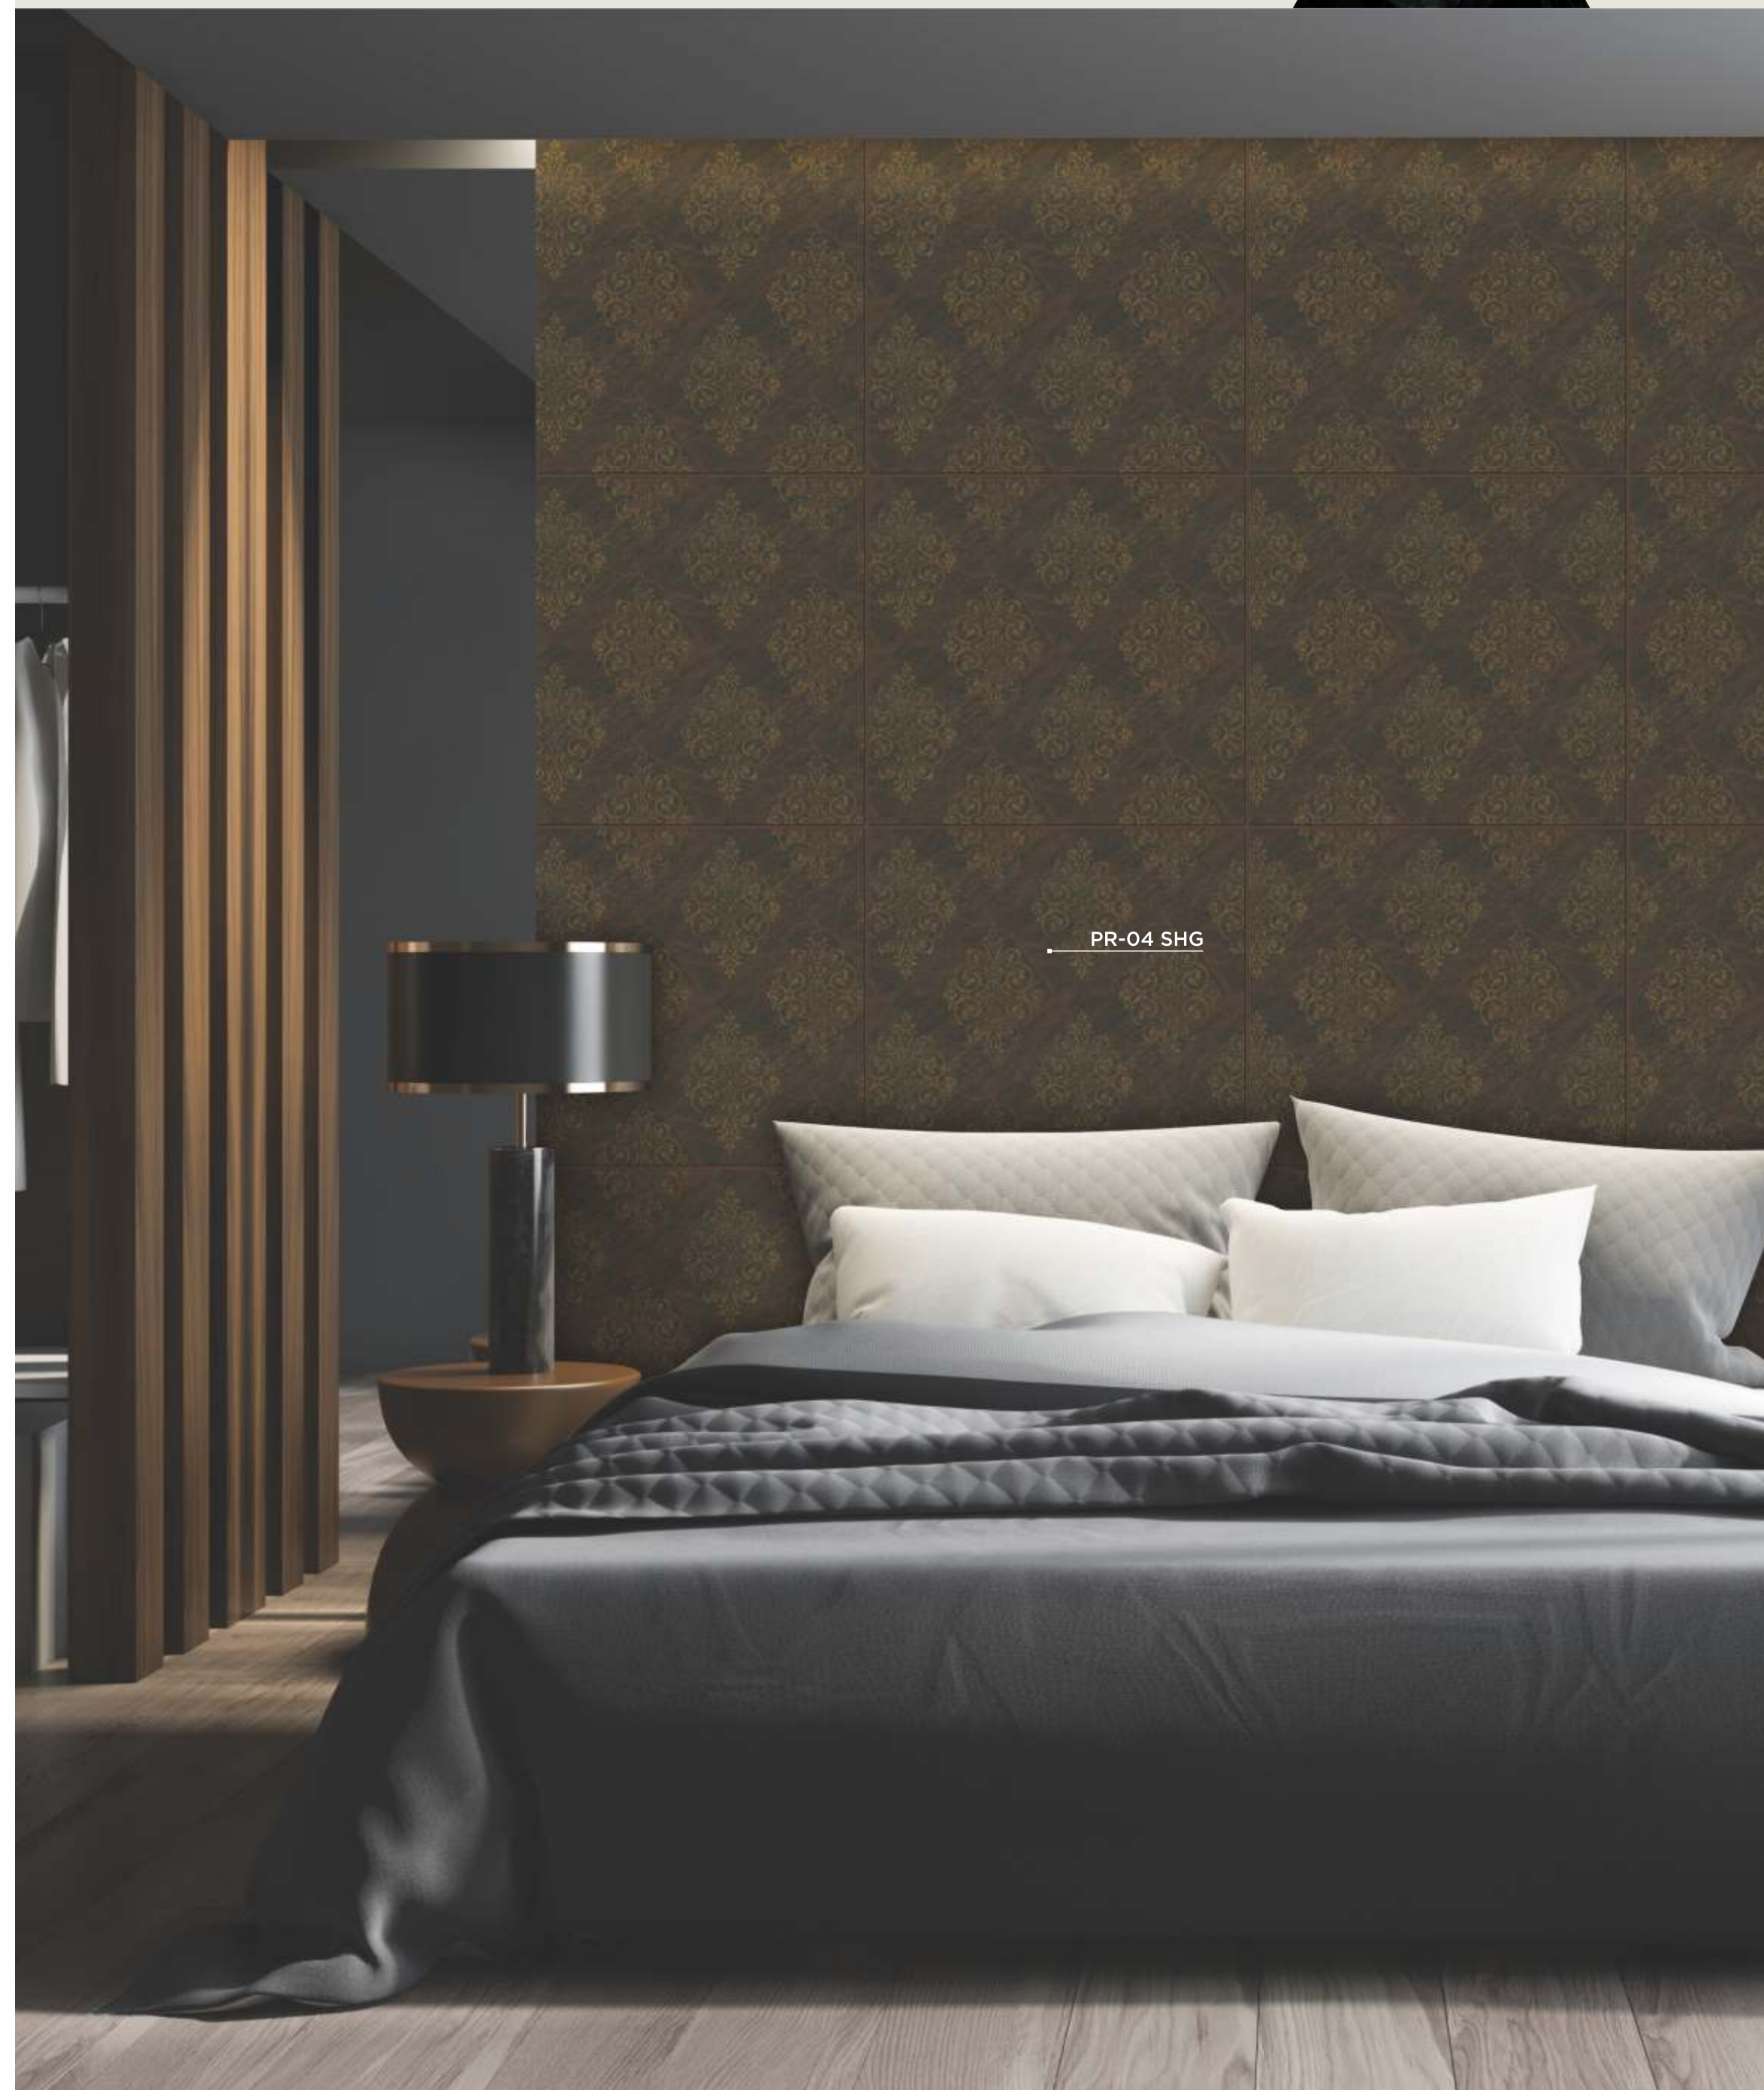

Your dream
it and live it

Every laminate will tell your tale and love for creative passion

PR-04 SHG