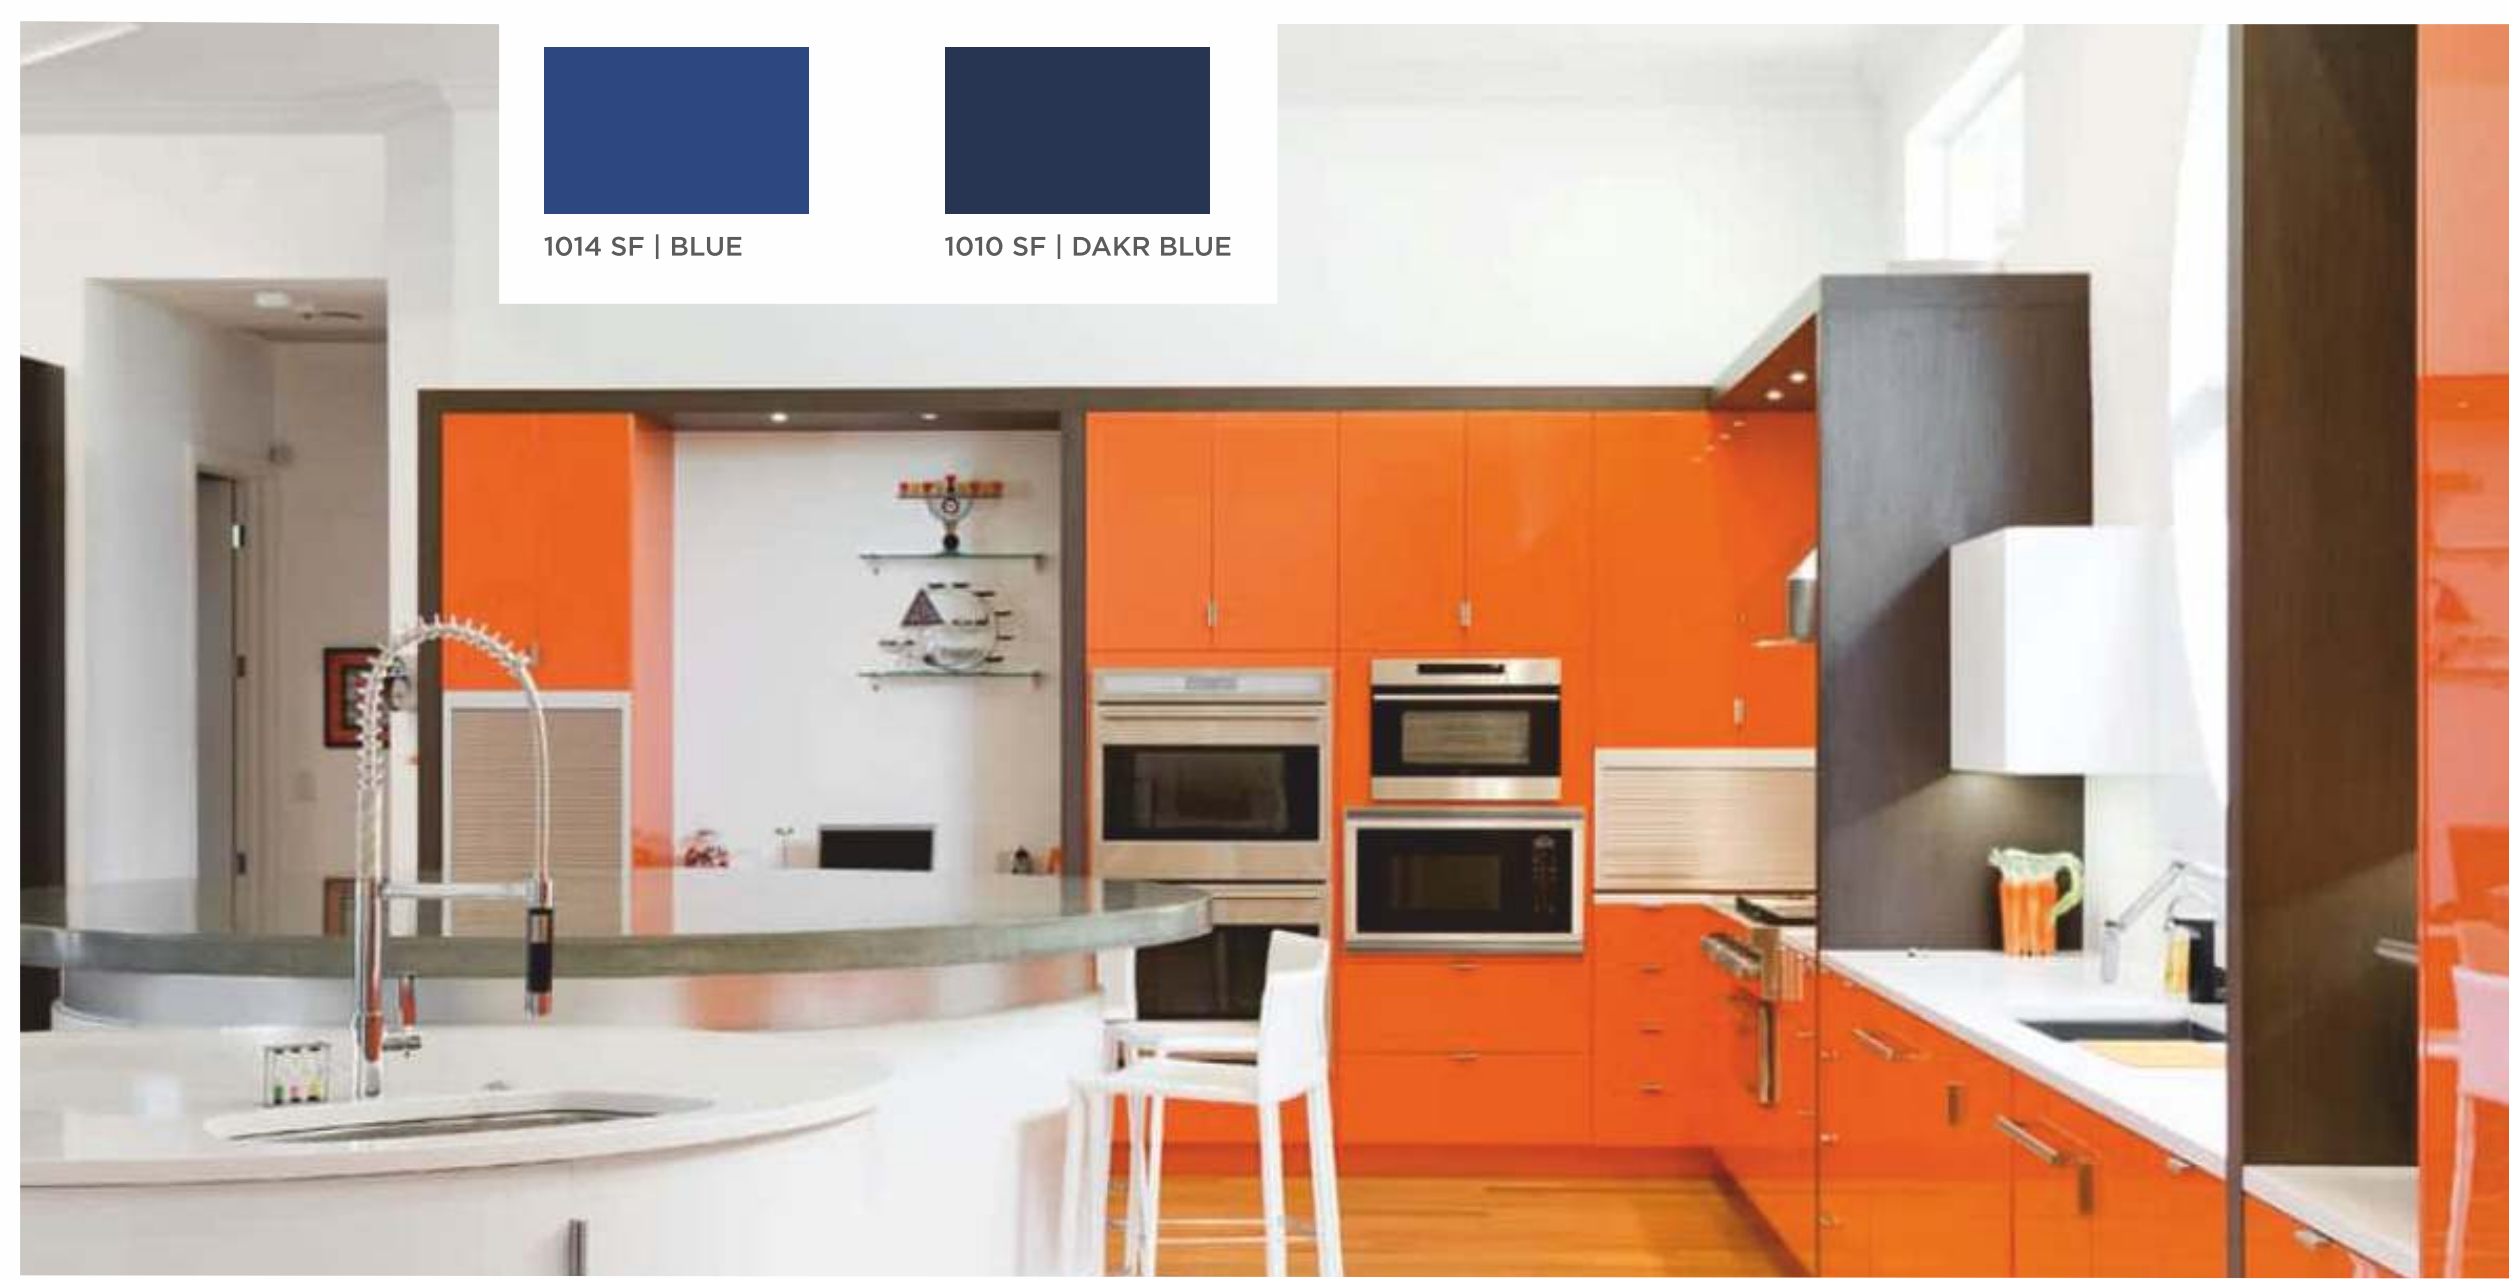

1001 SF | WHITE	1001 MT | WHITE	1002 SF | OFF WHITE	1002 MT | OFF WHITE
1012 SF | GREY	1024 SF | COBLE	1007 SF | BLACK	
1008 SF | IVORY	1022 SF | BEIGE	1031 SF | SAND	1020 SF | COFFEE
1011 SF | YELLOW	1009 SF | ORANGE	1019 SF | LIGHT PINK	1015 SF | DARK PINK
1003 SF | RED	1004 SF | MAROON	1006 SF | BLACK CURRANT	1013 SF | LIGHT GREEN
1027 SF | AQUA GREEN	1005 SF | GREEN	1016 SF | LAVENDER	
1014 SF | BLUE	1010 SF | DAKR BLUE		

EXCELLENT VIBRANCE