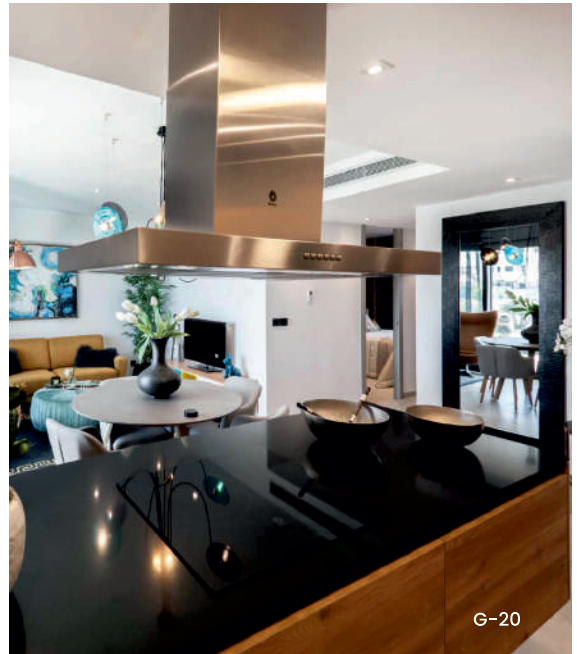

Ivory Gold

Ivory Pearl

G-20

A large, rectangular, light-colored stone countertop with a sink and faucet, set in a forest. The countertop is made of a material with a natural, veined texture. It is supported by a dark brown, rectangular base. The background is a dense forest of tall, thin trees, with a misty or foggy atmosphere. The lighting is soft and natural, highlighting the texture of the stone and the surrounding environment.