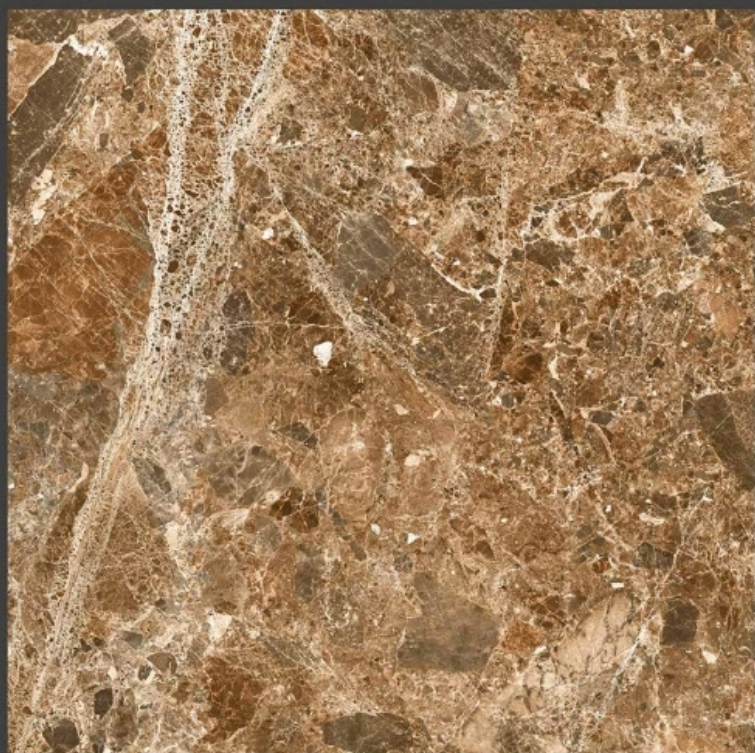

60x60cm / Glossy Finish

1115