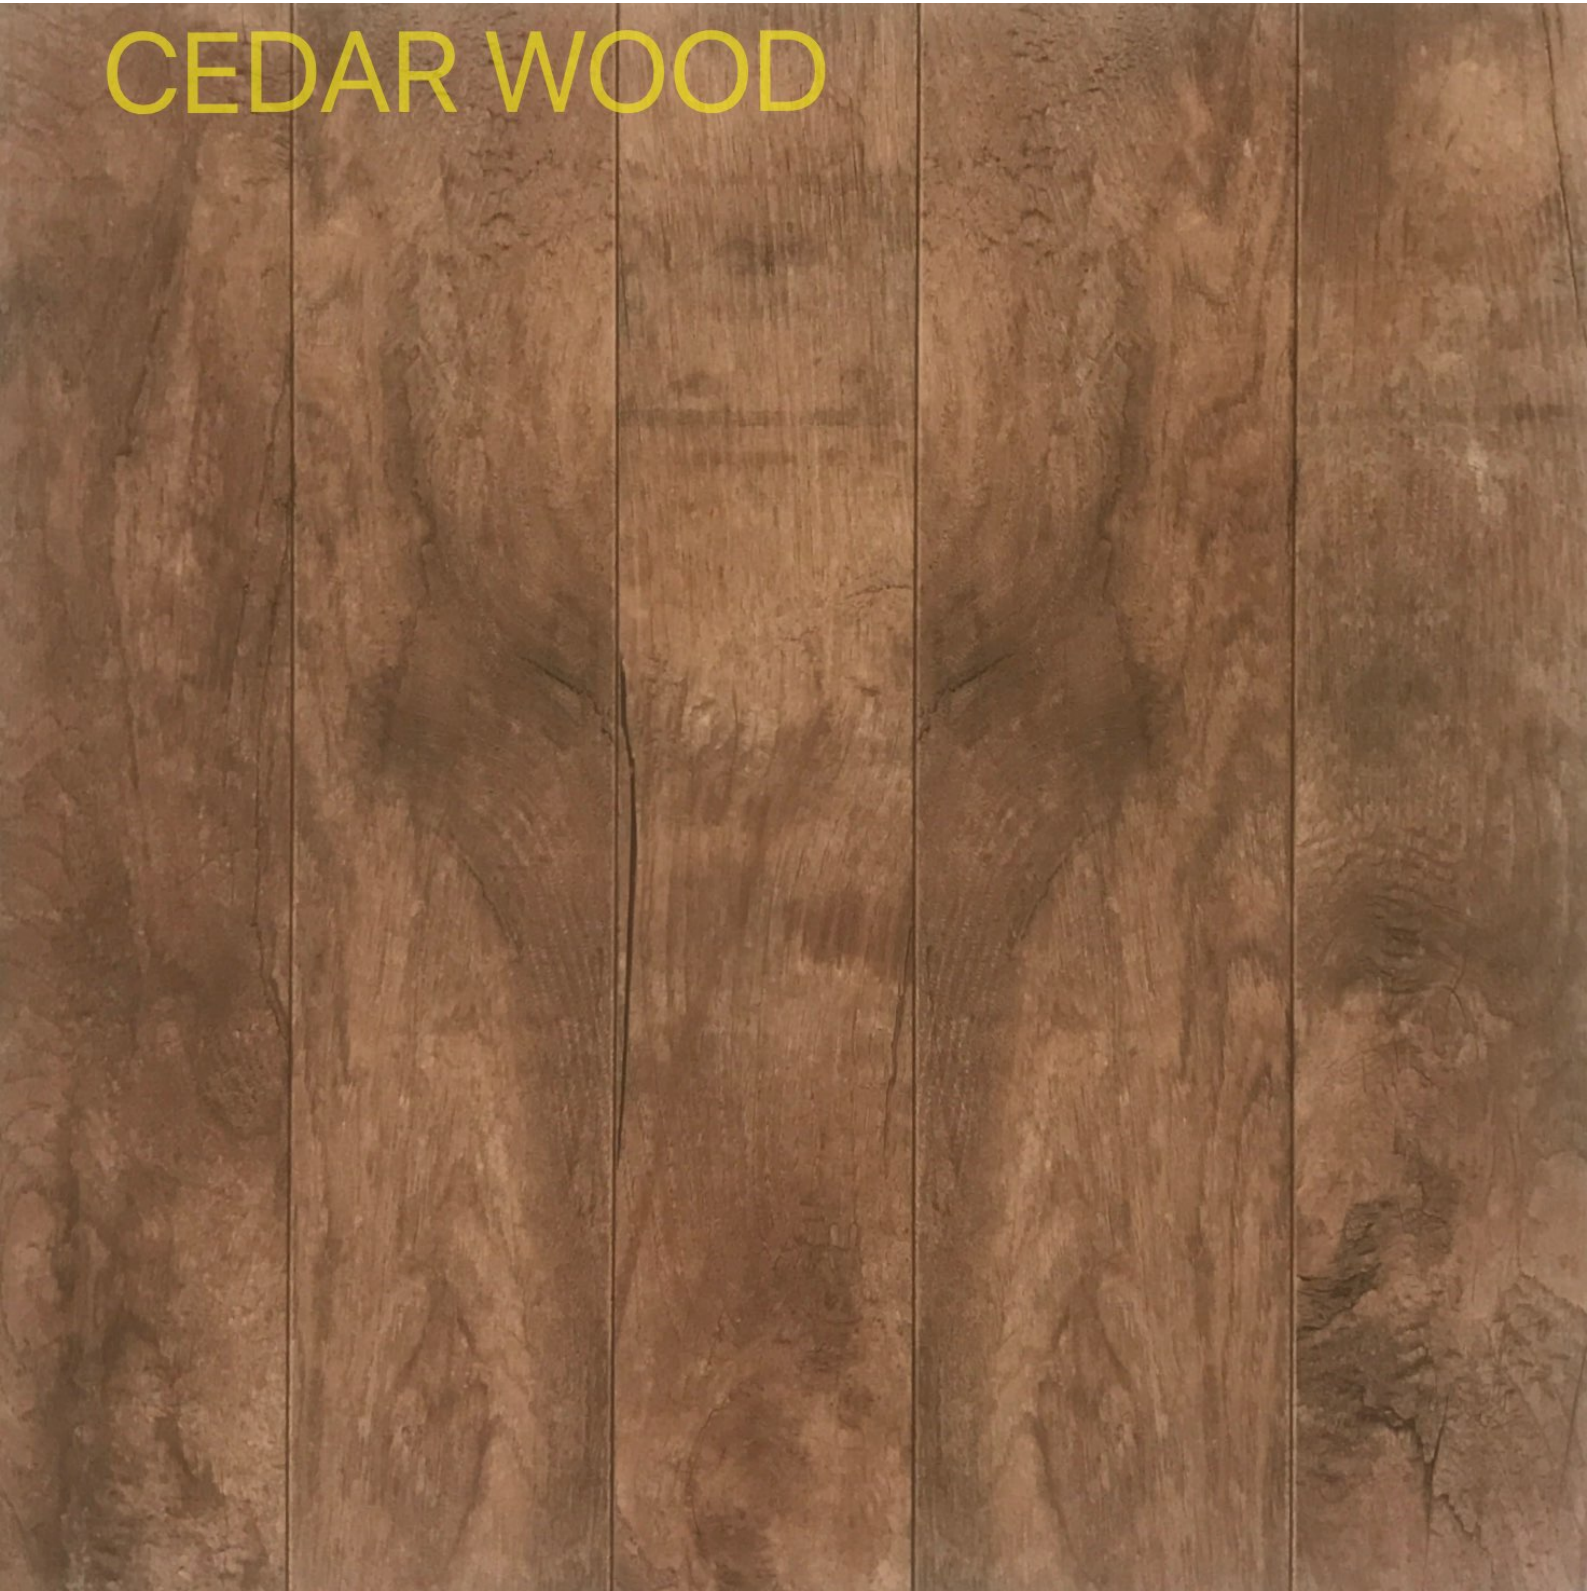

FOREST WENGE

The image shows a close-up of several vertical wooden planks. The wood has a rich, dark brown color with a complex, wavy grain pattern. The planks are separated by thin, dark lines, suggesting they are part of a larger surface like a wall or a piece of furniture. The lighting is even, highlighting the natural texture and variations in the wood's color.

FOREST GREY

FOREST BEIGE

CLARIS WOOD BROWN

BOTANICA BROWN

CEDAR WOOD

LUMINA WOOD CHERRY

ISHANVI WOOD

BROMIN WOOD BEIGE

ELOSS WOOD MULTI

BROMIN NATURAL BROWN

PLAZA WOOD

REAL WOOD BROWN

ANTIQUE WOOD BROWN

REFINE WOOD

FINLAND BEIGE

SOLITARY DOVE