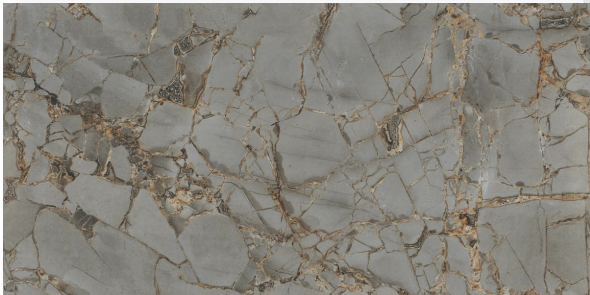

Thickness
9MM

Random
5

GOLDEN WAVE

GOLDEN WAVE

Size
600 X 1200 MM

Finish
Glossy

Thickness
9MM

Random
3