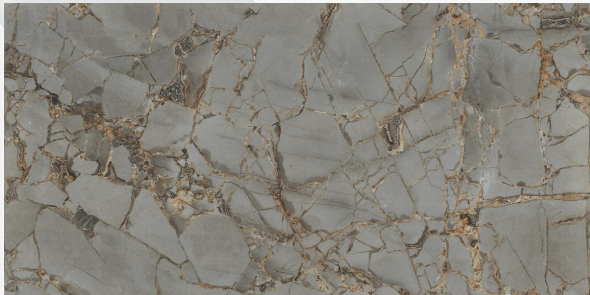

Thickness
9MM

Random
5

GOLDEN WAVE

GOLDEN WAVE

Size
600 X 1200 MM

Finish
Glossy

Thickness
9MM

Random
3