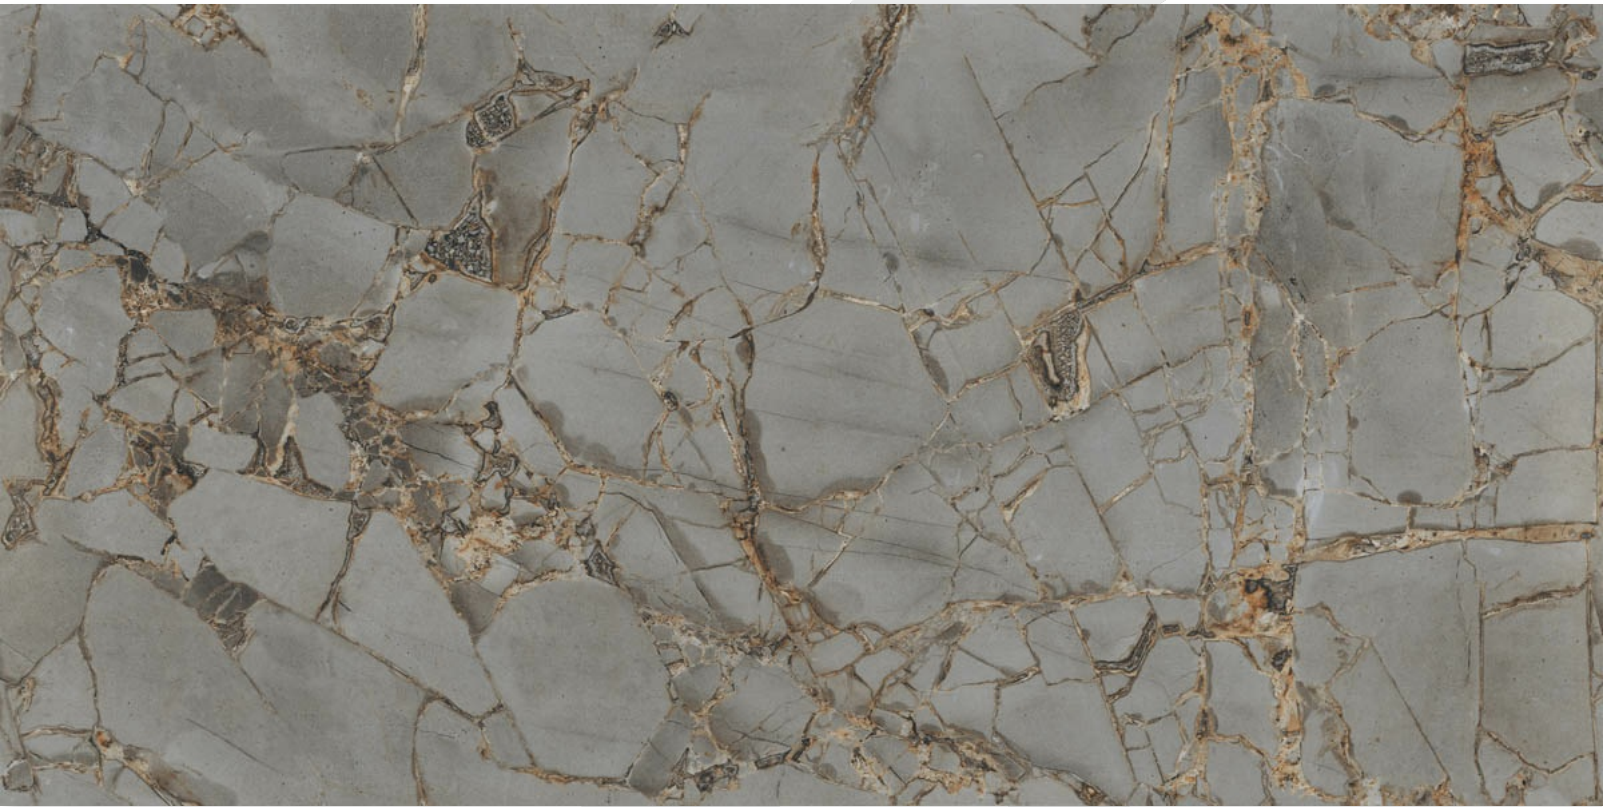

Thickness
9MM

Random
5

GOLDEN WAVE

GOLDEN WAVE

Size
600 X 1200 MM

Finish
Glossy

Thickness
9MM

Random
3