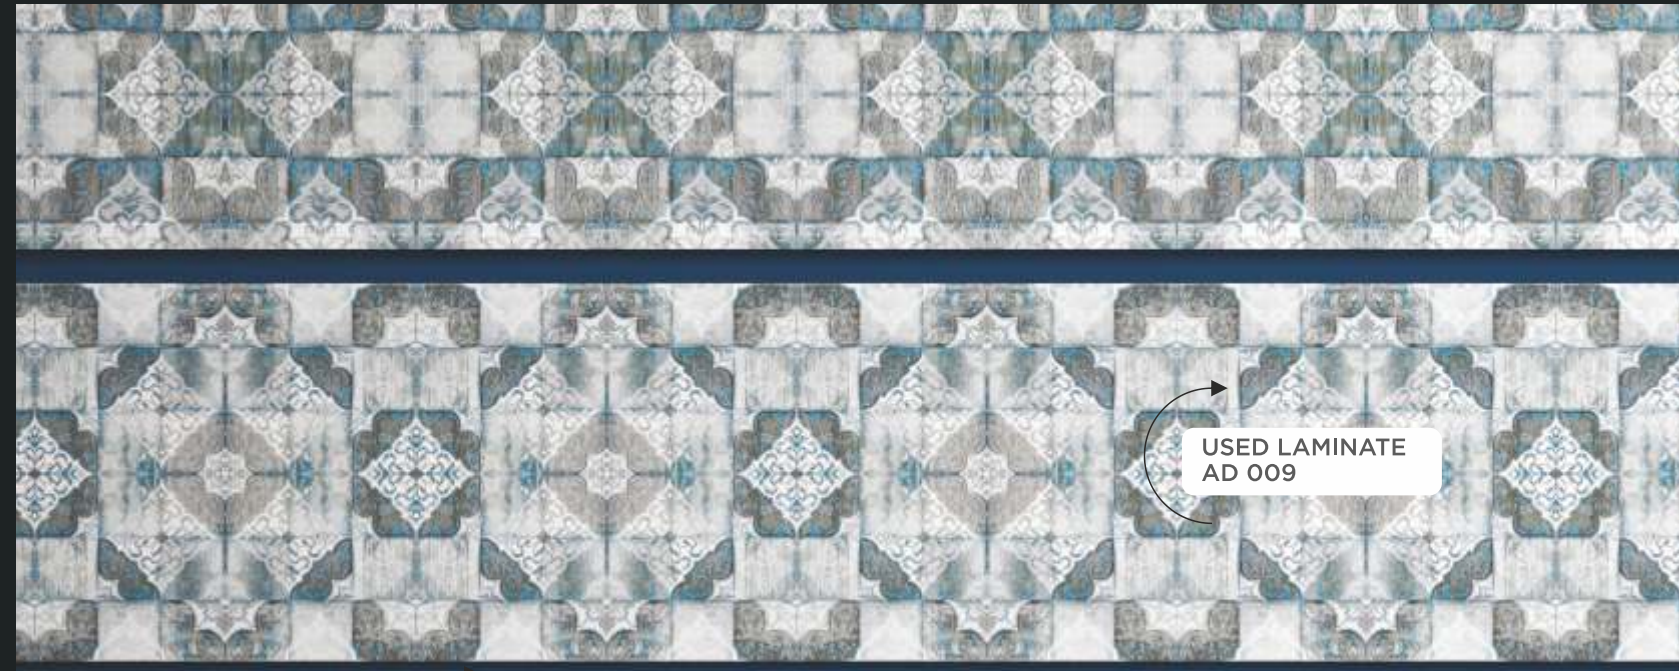

USED LAMINATE 11028

Glamorous touch

Glorious designs to enrich your decor with our perspective

USED LAMINATE AD 009