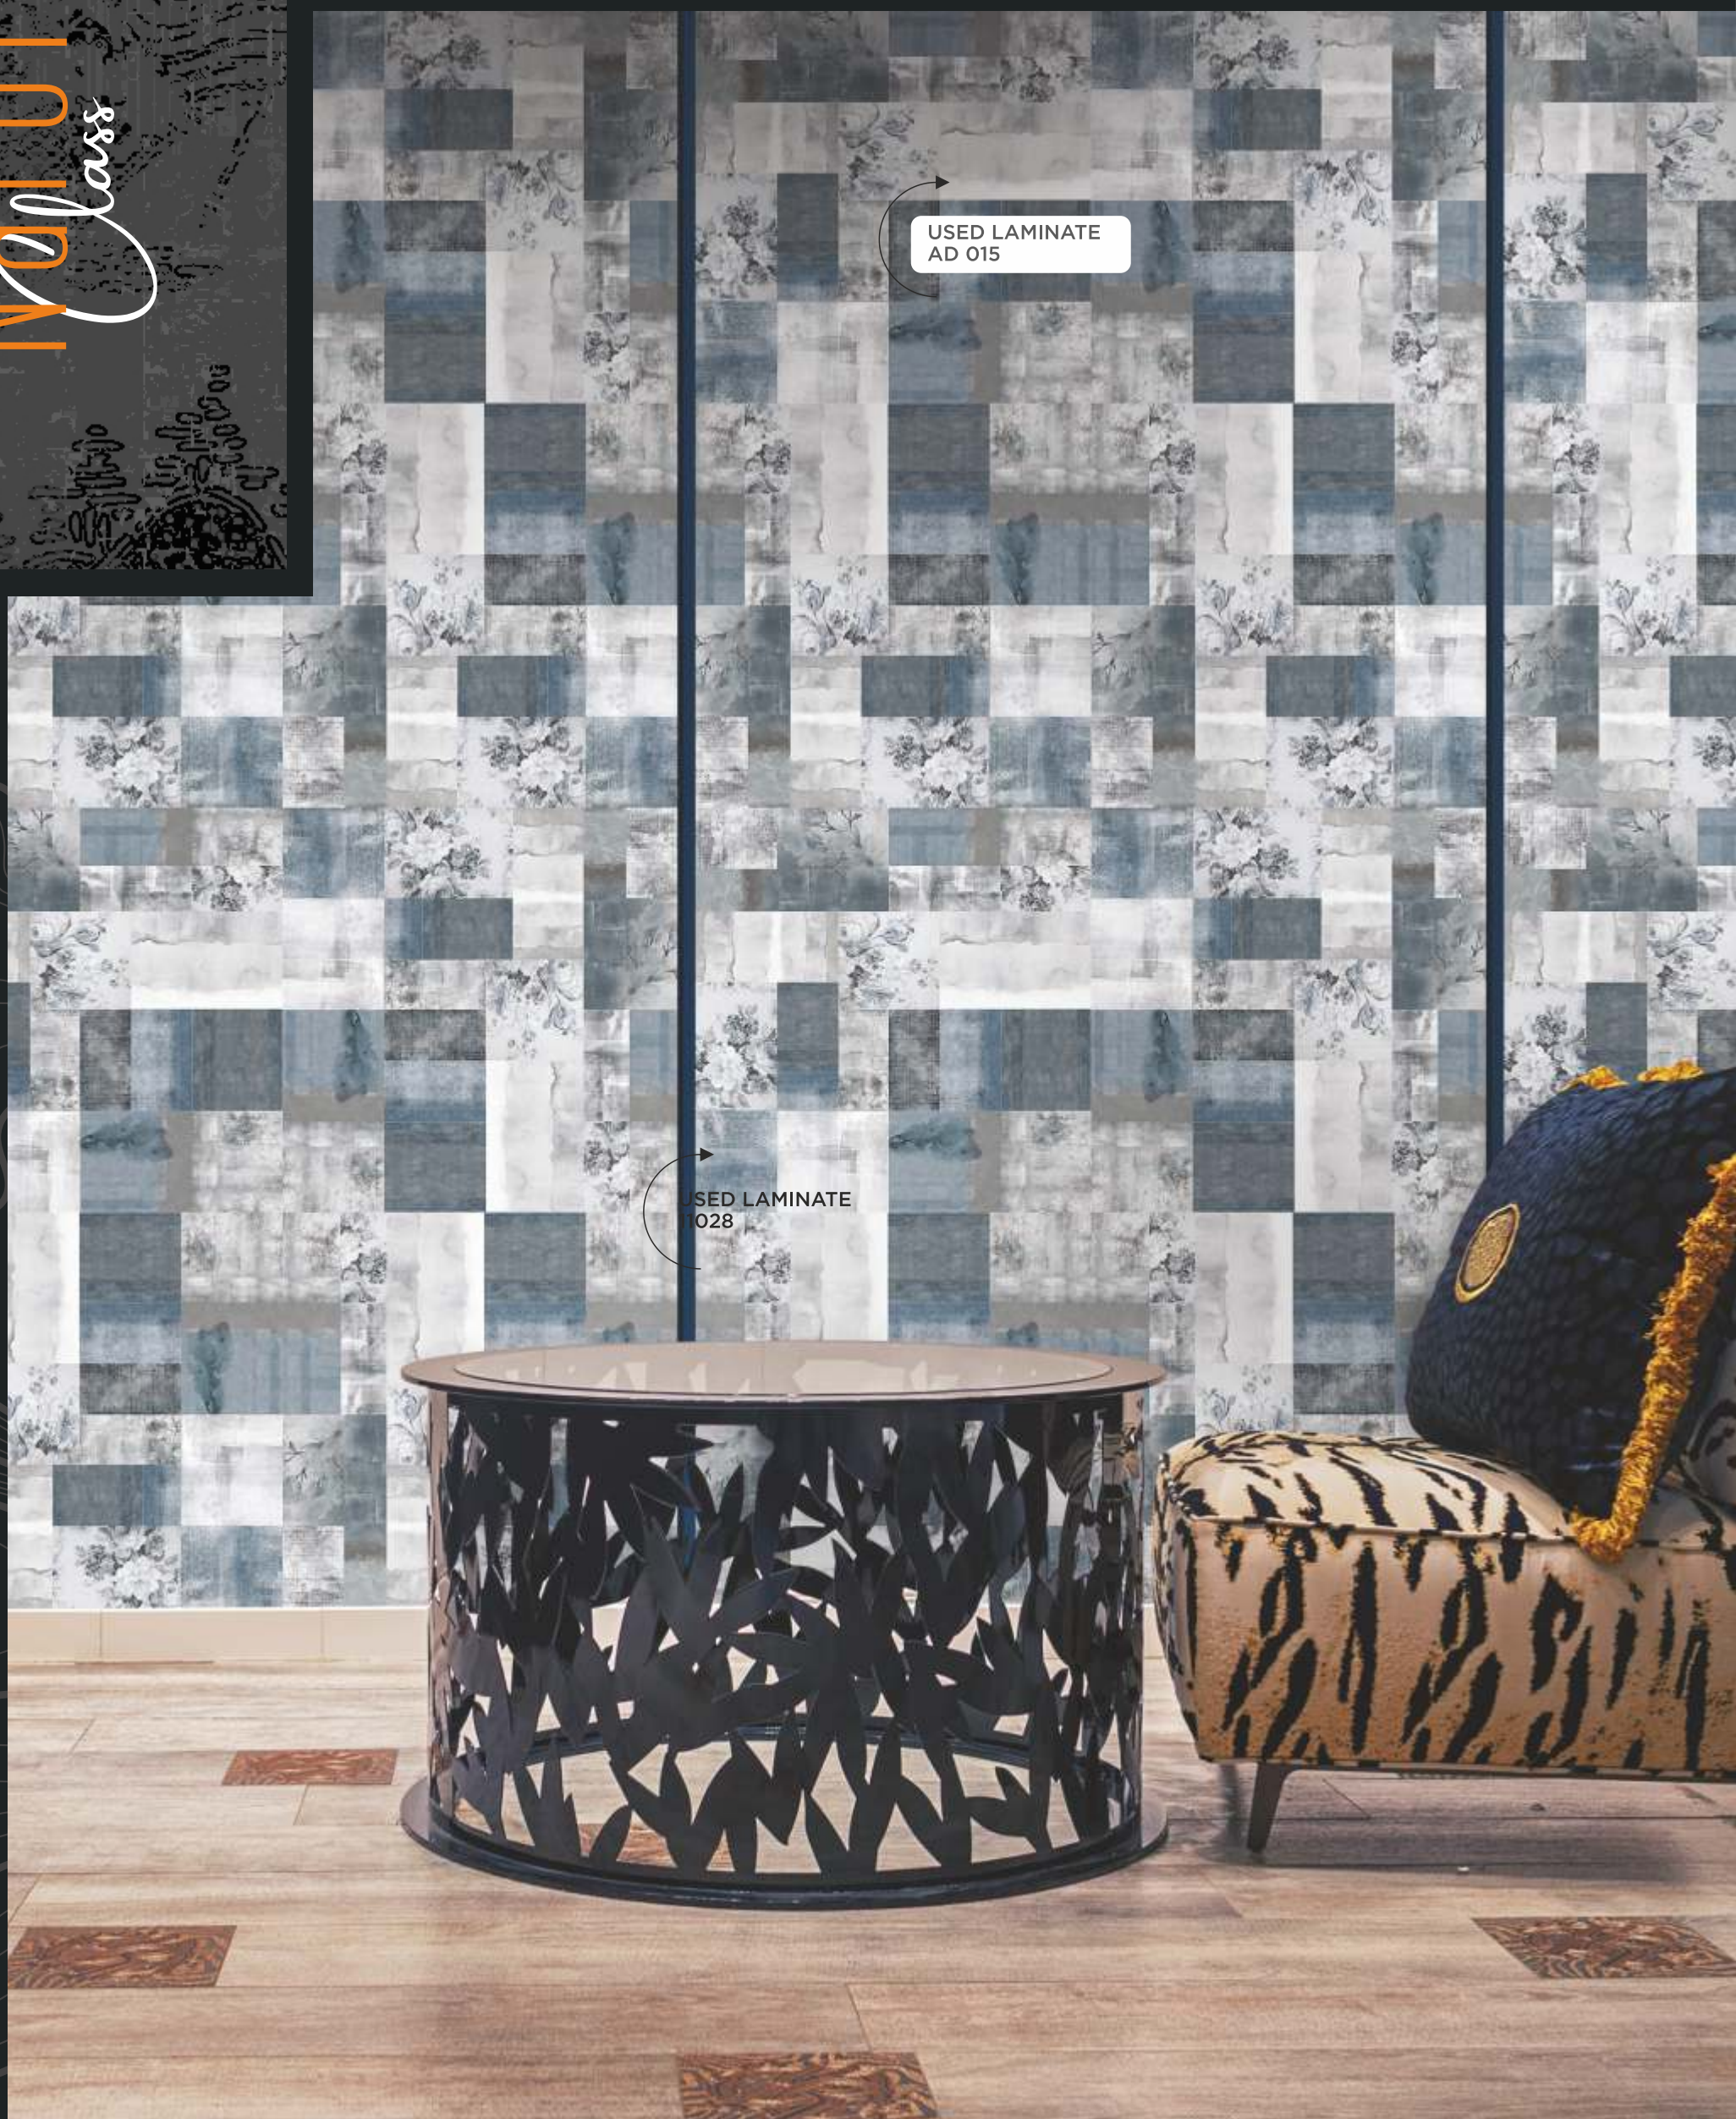

Add a layer of creative excellence to your decor

USED LAMINATE AD 014

USED LAMINATE MS-17

AD 014 | Simone Designia

MS-17 | Brown

11002 | Egg White

Add an extra artistic layer to your decor with our work

Mix the style of your decor with artistic creation for every surface