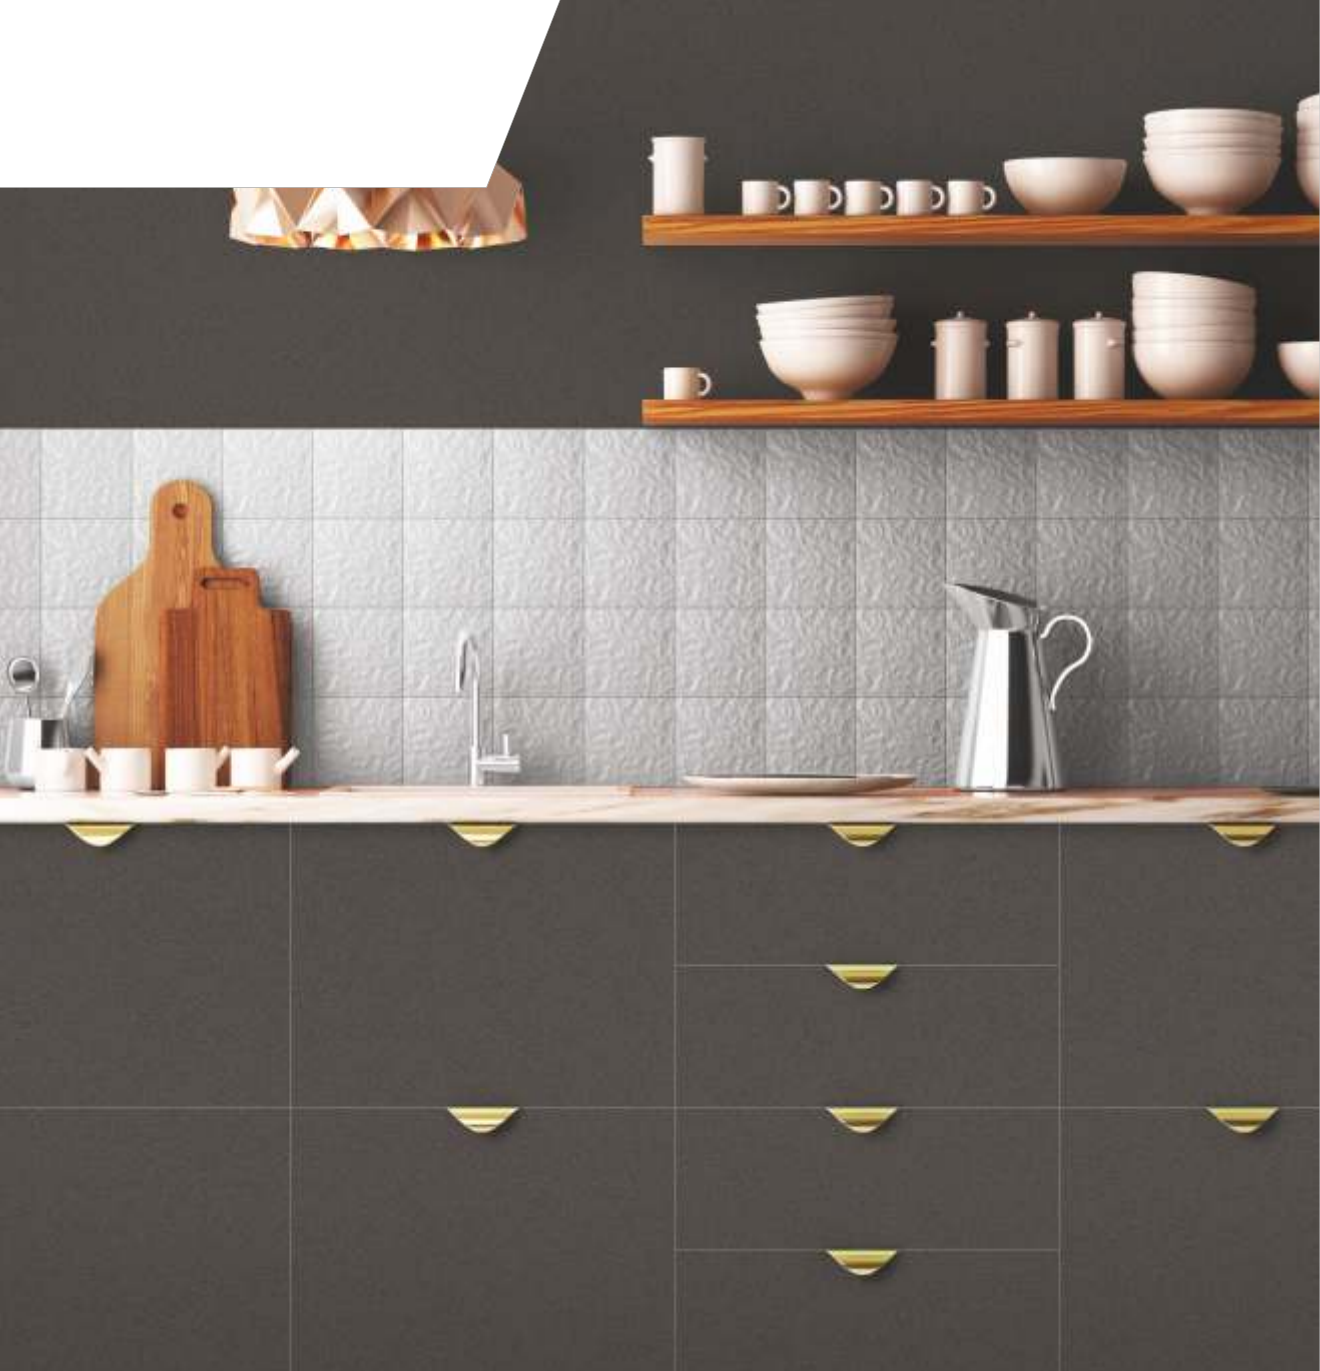

*Heavenly
Beauty*

Laminates that will add a refreshing vibrance to your decor

N0011 | AMERICAN GREY

100% PHENOLIC | 1MM THICKNESS