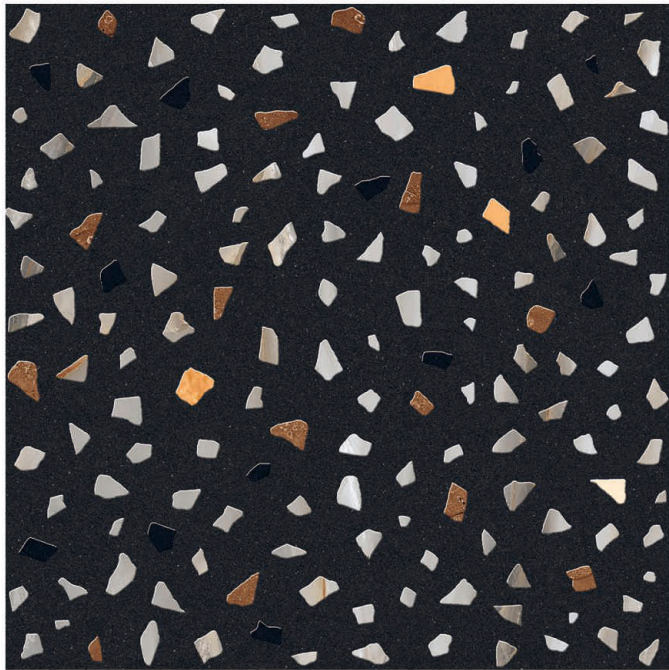

PARKING
TILES

Random
DESIGN

HEAVY DUTY
PARKING TILES

MATT
FINISH

400 x 400 mm

TICK TOK

Random
DESIGN