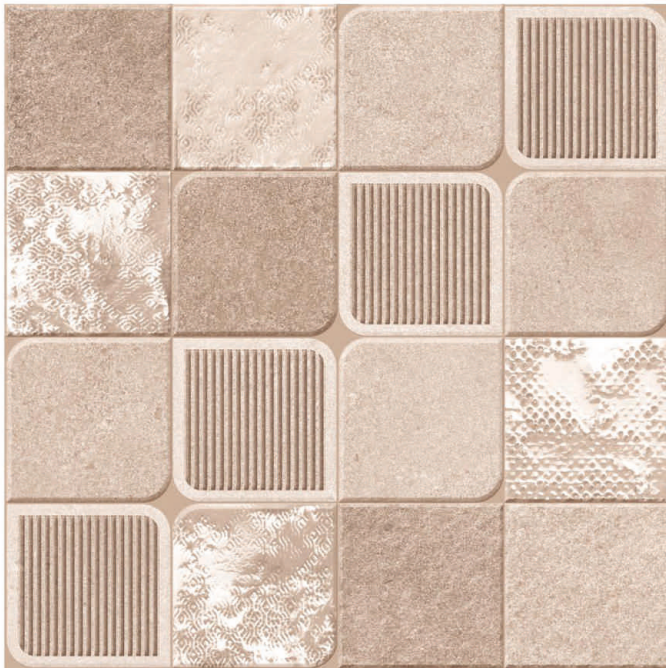

PARKING
TILES

Random
DESIGN

HEAVY DUTY
PARKING TILES

MATT
FINISH

400 x 400 mm

CUBE SOLID