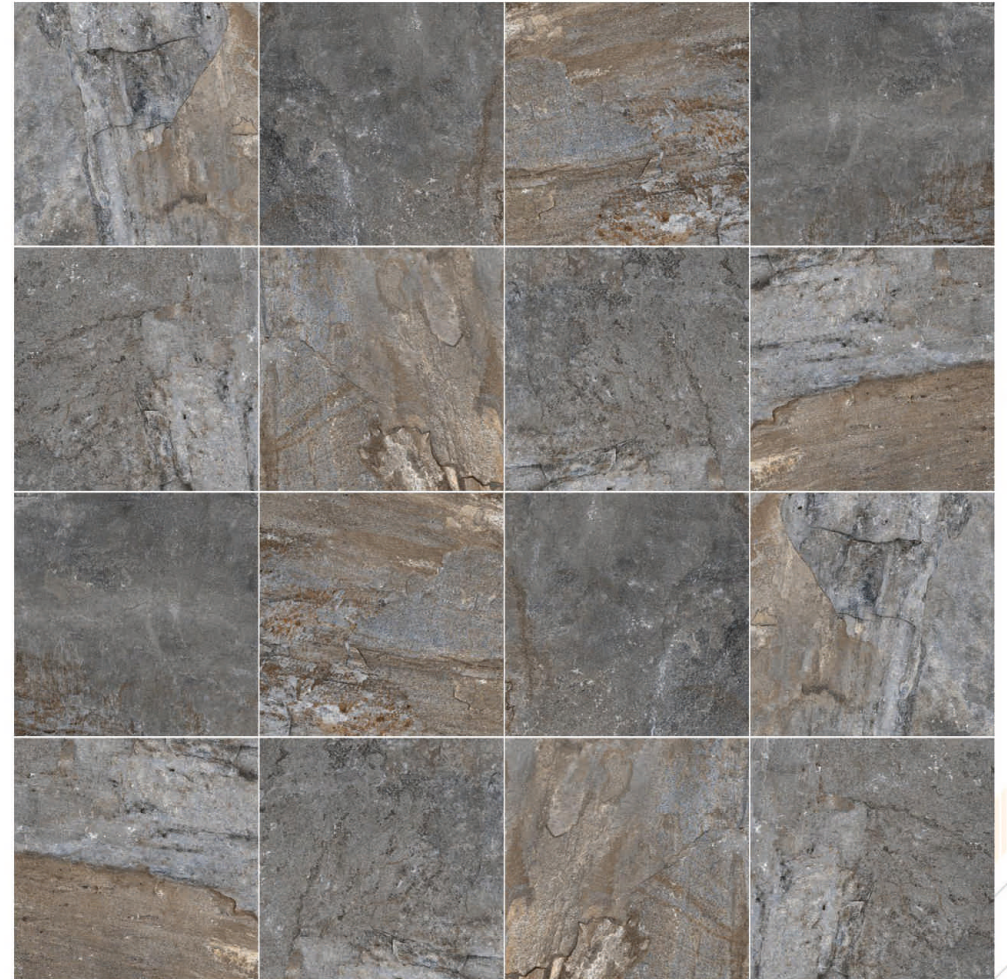

Random
DESIGN

12 mm
Thickness

— Plain

IK Anti Slip

☀️ UV Resistant