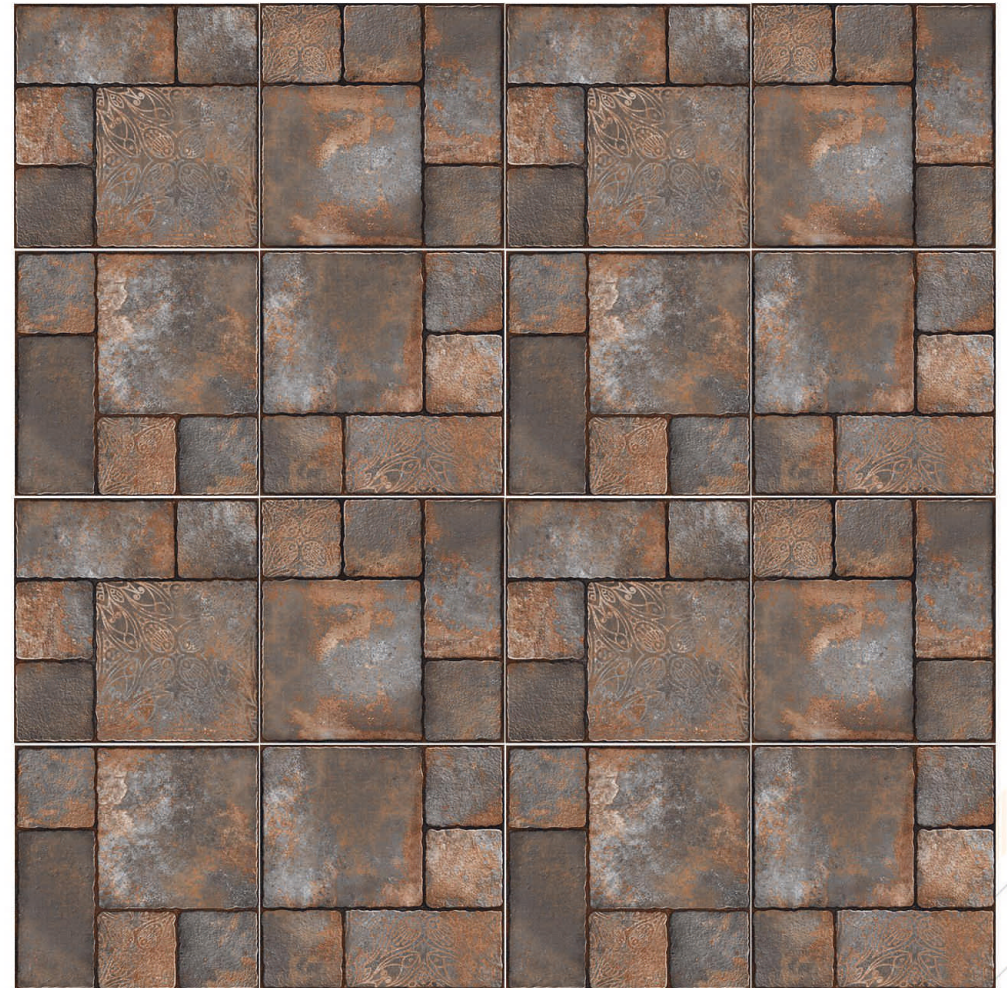

12 mm
Thickness

Plain

Anti Slip

UV Resistant